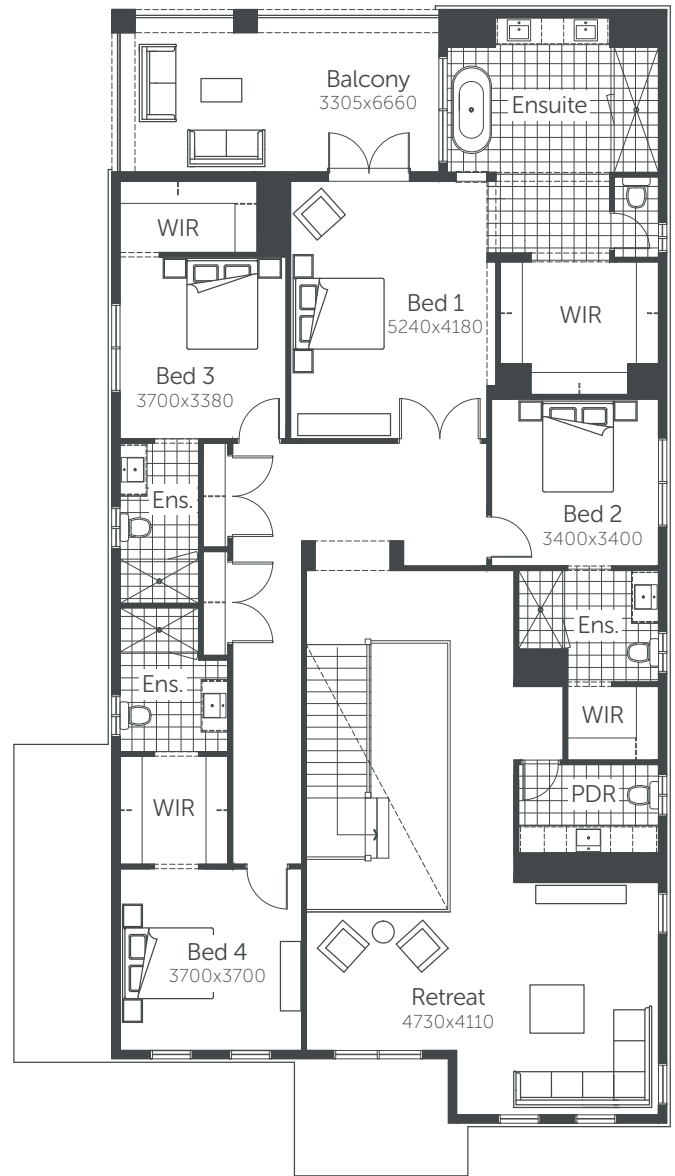

Premium Series

Aragonite 56

Min. Block Size 15.24 x 32m

AREAS			
House area	437.74m ²	Porch	7.54m ²
Garage	37.89m ²	Alfresco	16.00m ²
Balcony	22.01m ²	TOTAL AREAS	518.18m²

Classic facade shown

Premium Series

Aragonite 56

Min. Block Size 15.24 x 32m

AREAS

House area	437.74m ²	Porch	7.54m ²
Garage	37.89m ²	Alfresco	16.00m ²
Balcony	22.01m ²	TOTAL AREAS	518.18m²

Classic facade shown

Premium Series

Aragonite 56

Min. Block Size 15.24 x 32m

AREAS			
House area	437.74m ²	Porch	7.54m ²
Garage	37.89m ²	Alfresco	16.00m ²
Balcony	22.01m ²	TOTAL AREAS	518.18m²

AS DISPLAYED LAUNDRY OPTION

Classic facade shown

Premium Series

Aragonite 56

Min. Block Size 15.24 x 32m