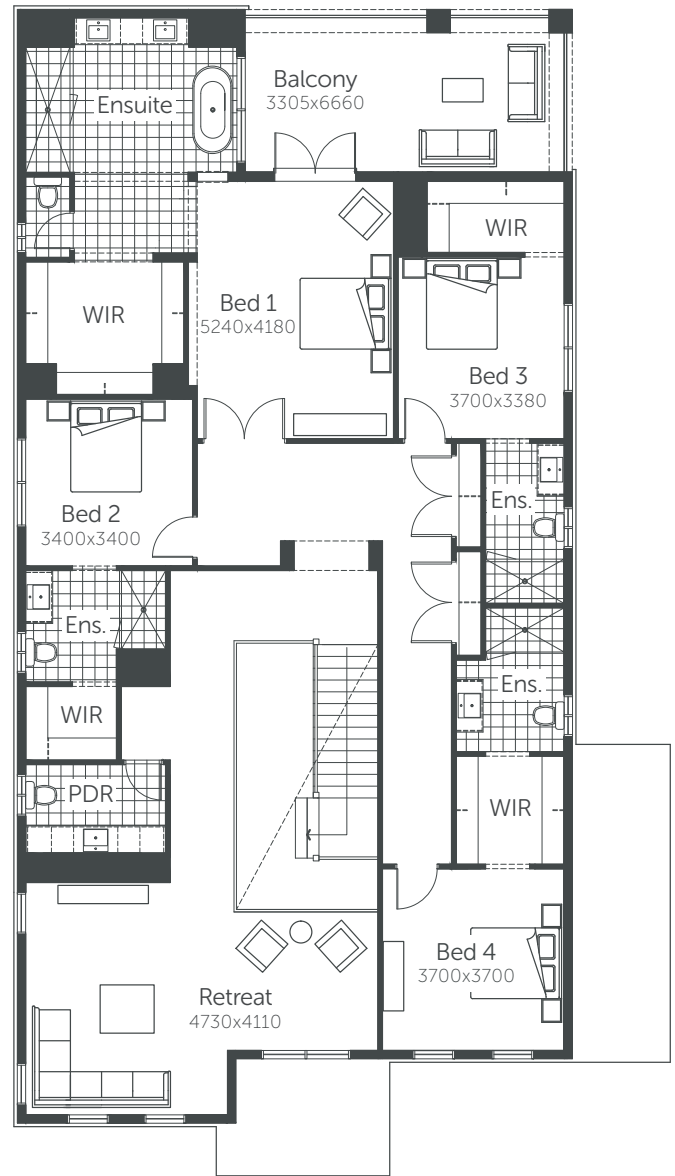

Premium Series

Aragonite 56

Min. Block Size 15.24 x 32m

AREAS			
House area	437.74m ²	Porch	7.54m ²
Garage	37.89m ²	Alfresco	16.00m ²
Balcony	22.01m ²	TOTAL AREAS	518.18m²

Classic facade shown

Premium Series

Aragonite 56

Min. Block Size 15.24 x 32m

AREAS

House area	437.74m ²	Porch	7.54m ²
Garage	37.89m ²	Alfresco	16.00m ²
Balcony	22.01m ²	TOTAL AREAS	518.18m²

Classic facade shown

Premium Series

Aragonite 56

Min. Block Size 15.24 x 32m

AREAS			
House area	437.74m ²	Porch	7.54m ²
Garage	37.89m ²	Alfresco	16.00m ²
Balcony	22.01m ²	TOTAL AREAS	518.18m²

AS DISPLAYED LAUNDRY OPTION

Classic facade shown

Premium Series

Aragonite 56

Min. Block Size 15.24 x 32m