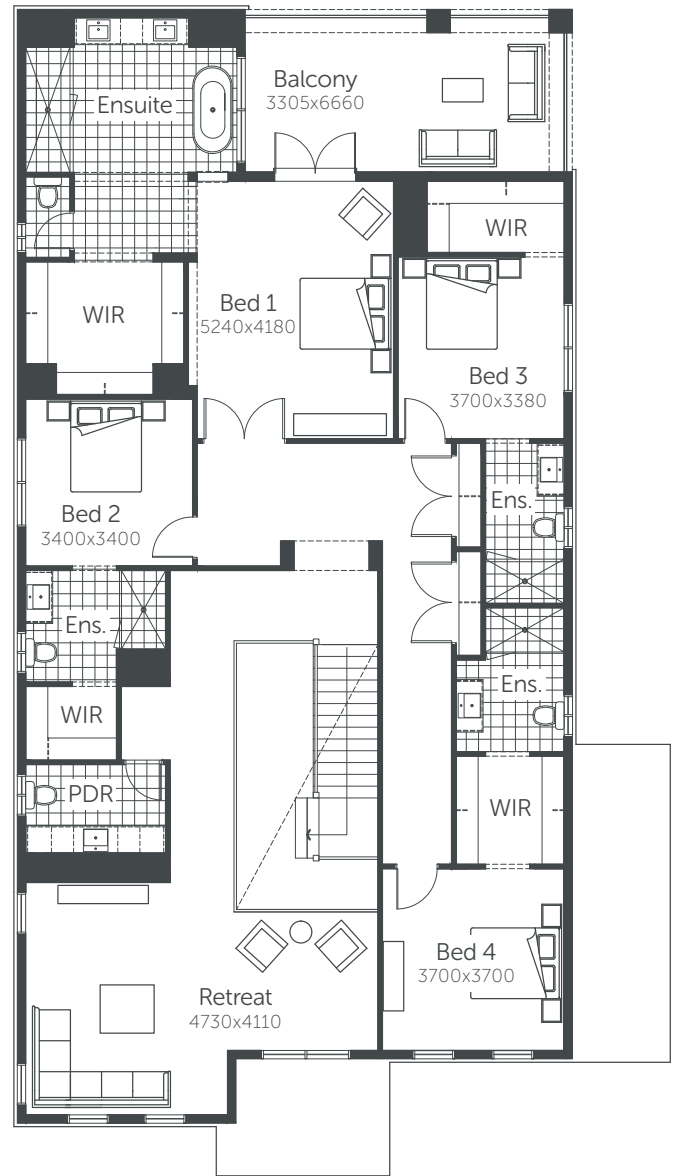

Premium Series

Aragonite 56

Min. Block Size 15.24 x 32m

AREAS			
House area	437.74m ²	Porch	7.54m ²
Garage	37.89m ²	Alfresco	16.00m ²
Balcony	22.01m ²	TOTAL AREAS	518.18m²

Classic facade shown

Premium Series

Aragonite 56

Min. Block Size 15.24 x 32m

AREAS

House area	437.74m ²	Porch	7.54m ²
Garage	37.89m ²	Alfresco	16.00m ²
Balcony	22.01m ²	TOTAL AREAS	518.18m²

Classic facade shown

Premium Series

Aragonite 56

Min. Block Size 15.24 x 32m

AREAS			
House area	437.74m ²	Porch	7.54m ²
Garage	37.89m ²	Alfresco	16.00m ²
Balcony	22.01m ²	TOTAL AREAS	518.18m²

AS DISPLAYED LAUNDRY OPTION

Classic facade shown

Premium Series

Aragonite 56

Min. Block Size 15.24 x 32m