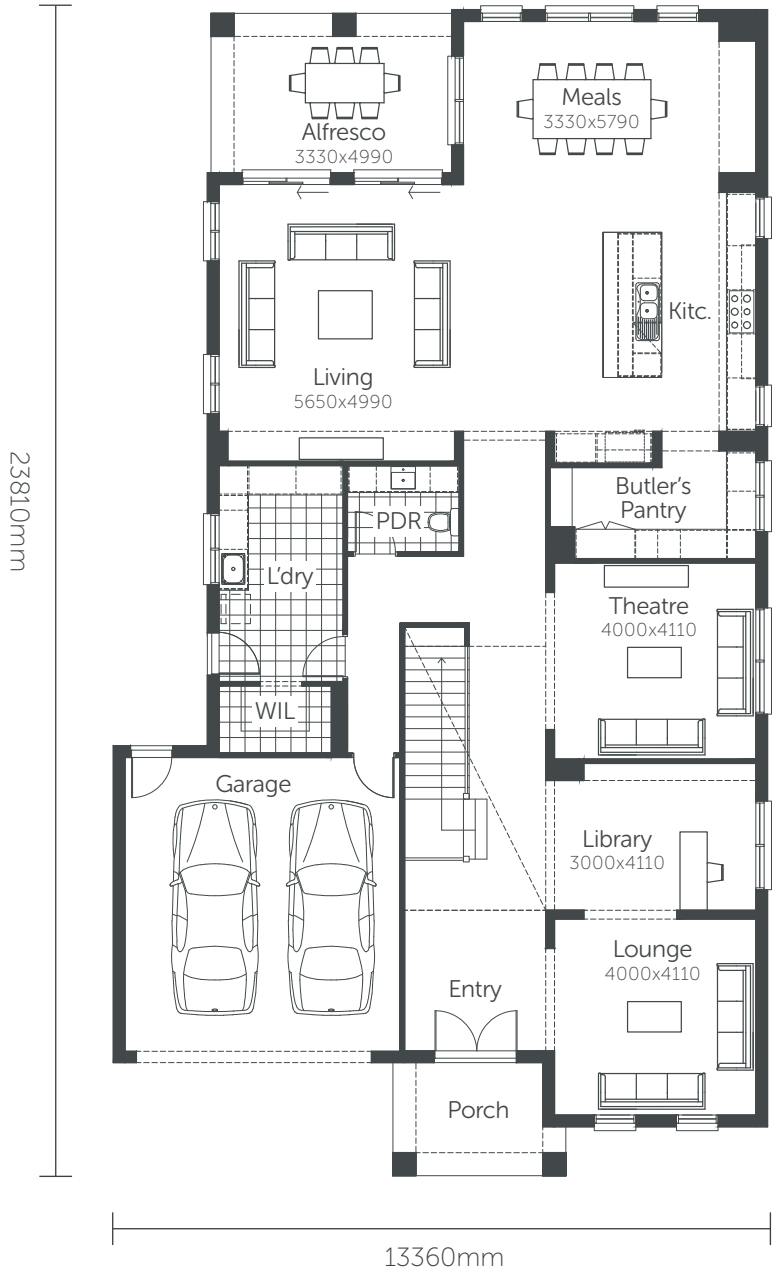

Premium Series

Aragonite 56

Min. Block Size 15.24 x 32m

AREAS			
House area	437.74m ²	Porch	7.54m ²
Garage	37.89m ²	Alfresco	16.00m ²
Balcony	22.01m ²	TOTAL AREAS	518.18m²

Classic facade shown

Premium Series

Aragonite 56

Min. Block Size 15.24 x 32m

AREAS

House area	437.74m ²	Porch	7.54m ²
Garage	37.89m ²	Alfresco	16.00m ²
Balcony	22.01m ²	TOTAL AREAS	518.18m²

Classic facade shown

Premium Series

Aragonite 56

Min. Block Size 15.24 x 32m

AREAS			
House area	437.74m ²	Porch	7.54m ²
Garage	37.89m ²	Alfresco	16.00m ²
Balcony	22.01m ²	TOTAL AREAS	518.18m²

AS DISPLAYED LAUNDRY OPTION

Classic facade shown

Premium Series

Aragonite 56

Min. Block Size 15.24 x 32m