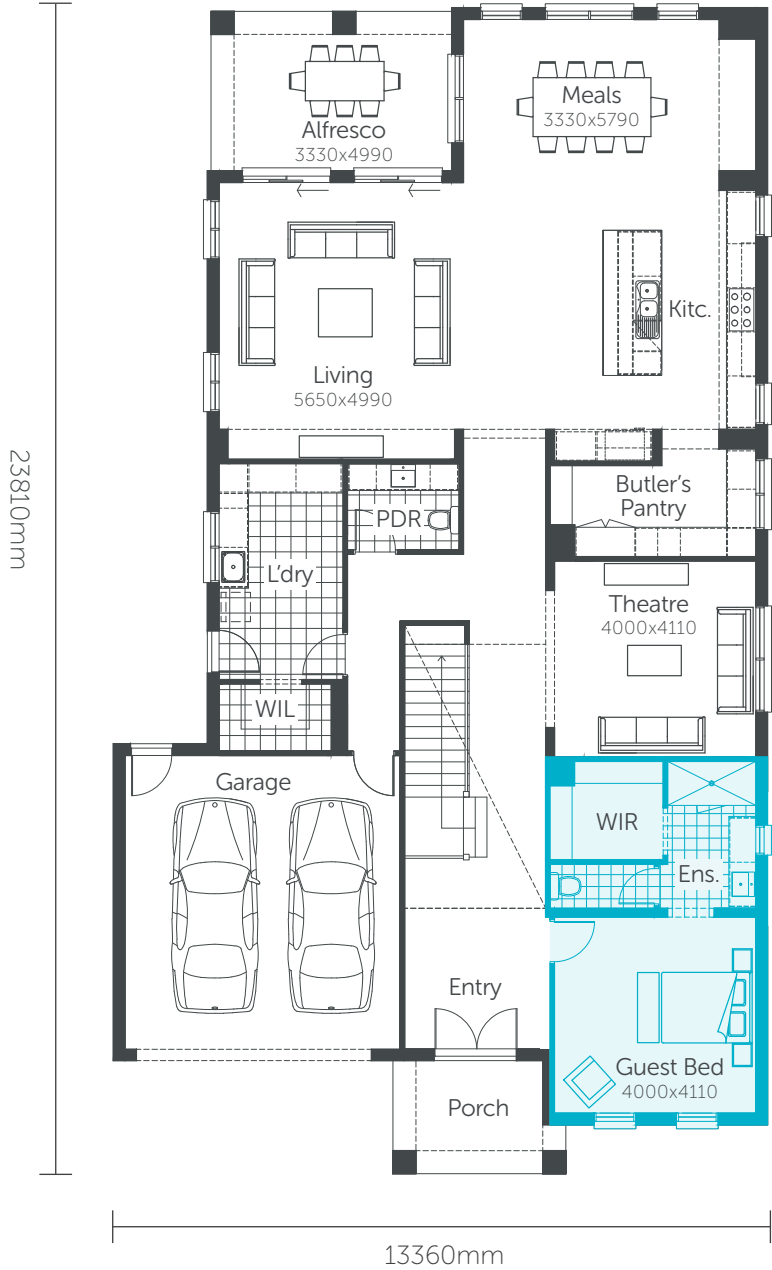

Premium Series

Aragonite 56

Min. Block Size 15.24 x 32m

AREAS			
House area	437.74m ²	Porch	7.54m ²
Garage	37.89m ²	Alfresco	16.00m ²
Balcony	22.01m ²	TOTAL AREAS	518.18m²

Classic facade shown

Premium Series

Aragonite 56

Min. Block Size 15.24 x 32m

AREAS

House area	437.74m ²	Porch	7.54m ²
Garage	37.89m ²	Alfresco	16.00m ²
Balcony	22.01m ²	TOTAL AREAS	518.18m²

Classic facade shown

Premium Series

Aragonite 56

Min. Block Size 15.24 x 32m

AREAS

House area	437.74m ²	Porch	7.54m ²
Garage	37.89m ²	Alfresco	16.00m ²
Balcony	22.01m ²	TOTAL AREAS	518.18m²

AS DISPLAYED LAUNDRY OPTION

Classic facade shown

Premium Series

Aragonite 56

Min. Block Size 15.24 x 32m

AREAS			
House area	437.74m ²	Porch	7.54m ²
Garage	37.89m ²	Alfresco	16.00m ²
Balcony	22.01m ²	TOTAL AREAS	518.18m²

GUEST BEDROOM OPTION

Classic facade shown

Premium Series

Aragonite 56

Min. Block Size 15.24 x 32m