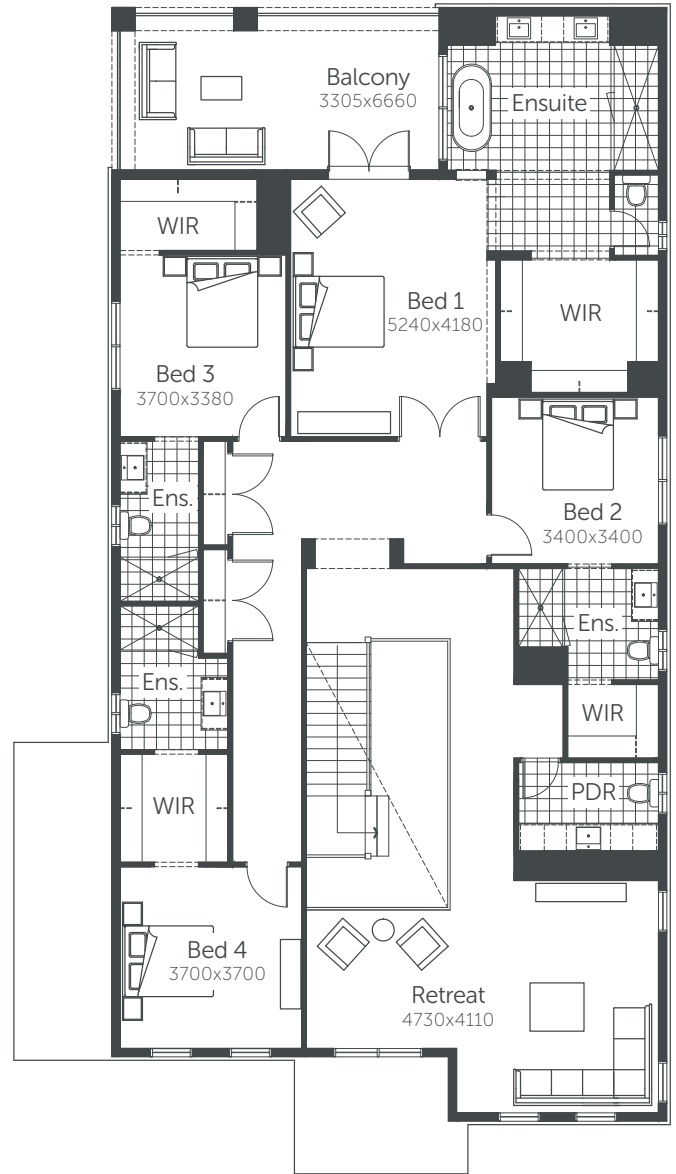

Premium Series

Aragonite 56

Min. Block Size 15.24 x 32m

AREAS			
House area	437.74m ²	Porch	7.54m ²
Garage	37.89m ²	Alfresco	16.00m ²
Balcony	22.01m ²	TOTAL AREAS	518.18m²

Classic facade shown

Premium Series

AREAS			
House area	437.74m ²	Porch	7.54m ²
Garage	37.89m ²	Alfresco	16.00m ²
Balcony	22.01m ²	TOTAL AREAS	518.18m²

AS DISPLAYED LAUNDRY OPTION

Classic facade shown

Premium Series

Aragonite 56

Min. Block Size 15.24 x 32m

AREAS			
House area	437.74m ²	Porch	7.54m ²
Garage	37.89m ²	Alfresco	16.00m ²
Balcony	22.01m ²	TOTAL AREAS	518.18m²

GUEST BEDROOM OPTION

Classic facade shown

Premium Series

Aragonite 56

Min. Block Size 15.24 x 32m