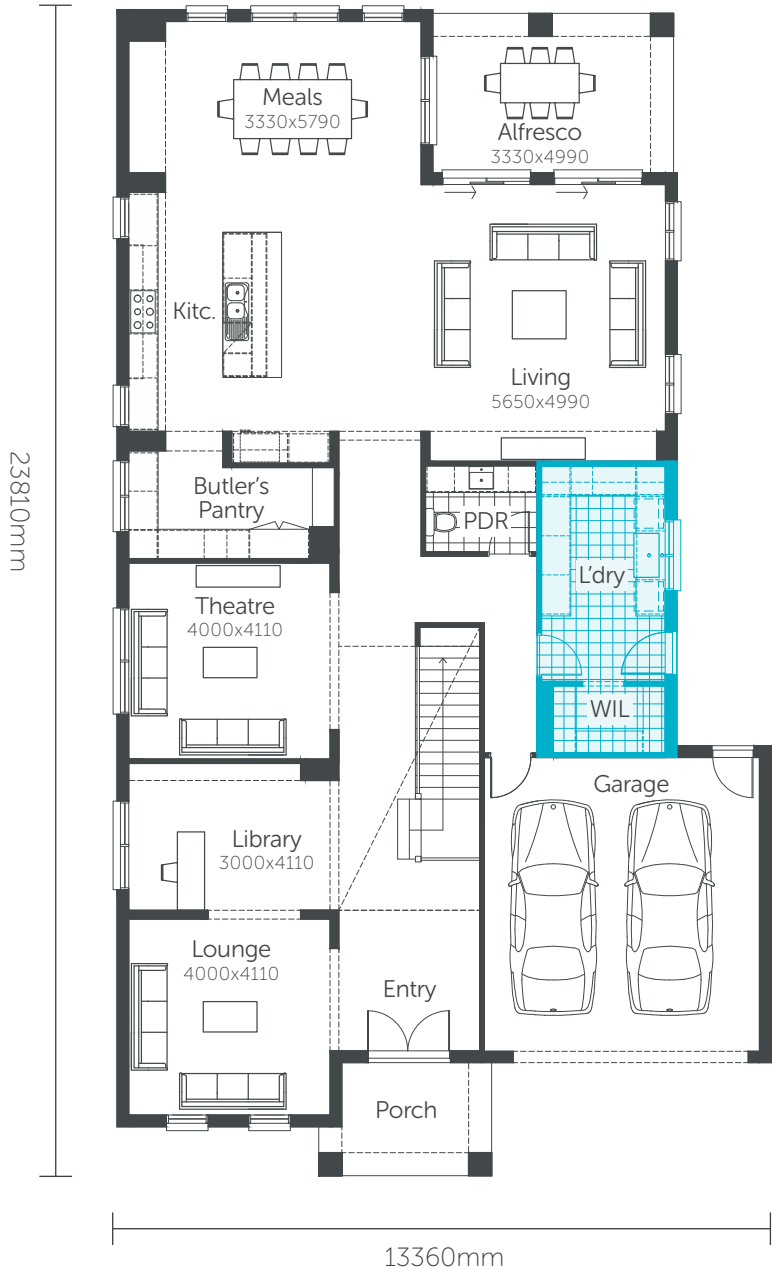

Premium Series

Aragonite 56

Min. Block Size 15.24 x 32m

AREAS			
House area	437.74m ²	Porch	7.54m ²
Garage	37.89m ²	Alfresco	16.00m ²
Balcony	22.01m ²	TOTAL AREAS	518.18m²

Classic facade shown

Premium Series

Aragonite 56

Min. Block Size 15.24 x 32m

AREAS

House area	437.74m ²	Porch	7.54m ²
Garage	37.89m ²	Alfresco	16.00m ²
Balcony	22.01m ²	TOTAL AREAS	518.18m²

Classic facade shown

Premium Series

Aragonite 56

Min. Block Size 15.24 x 32m

AREAS			
House area	437.74m ²	Porch	7.54m ²
Garage	37.89m ²	Alfresco	16.00m ²
Balcony	22.01m ²	TOTAL AREAS	518.18m²

AS DISPLAYED LAUNDRY OPTION

Classic facade shown

Premium Series

Aragonite 56

Min. Block Size 15.24 x 32m