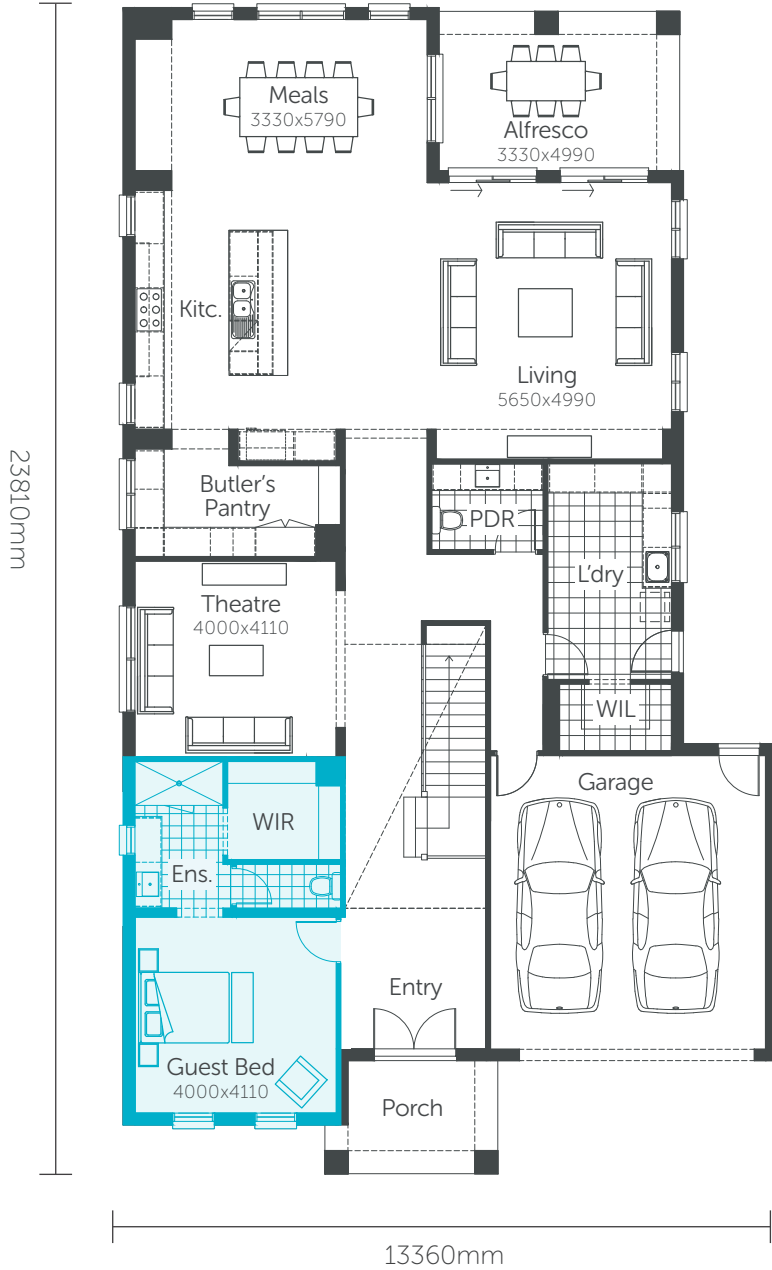

Premium Series

Aragonite 56

Min. Block Size 15.24 x 32m

AREAS			
House area	437.74m ²	Porch	7.54m ²
Garage	37.89m ²	Alfresco	16.00m ²
Balcony	22.01m ²	TOTAL AREAS	518.18m²

Classic facade shown

Premium Series

Aragonite 56

Min. Block Size 15.24 x 32m

AREAS

House area	437.74m ²	Porch	7.54m ²
Garage	37.89m ²	Alfresco	16.00m ²
Balcony	22.01m ²	TOTAL AREAS	518.18m²

Classic facade shown

Premium Series

Aragonite 56

Min. Block Size 15.24 x 32m

AREAS

House area	437.74m ²	Porch	7.54m ²
Garage	37.89m ²	Alfresco	16.00m ²
Balcony	22.01m ²	TOTAL AREAS	518.18m²

AS DISPLAYED LAUNDRY OPTION

Classic facade shown

Premium Series

Aragonite 56

Min. Block Size 15.24 x 32m

AREAS			
House area	437.74m ²	Porch	7.54m ²
Garage	37.89m ²	Alfresco	16.00m ²
Balcony	22.01m ²	TOTAL AREAS	518.18m²

GUEST BEDROOM OPTION

Classic facade shown

Premium Series

Aragonite 56

Min. Block Size 15.24 x 32m