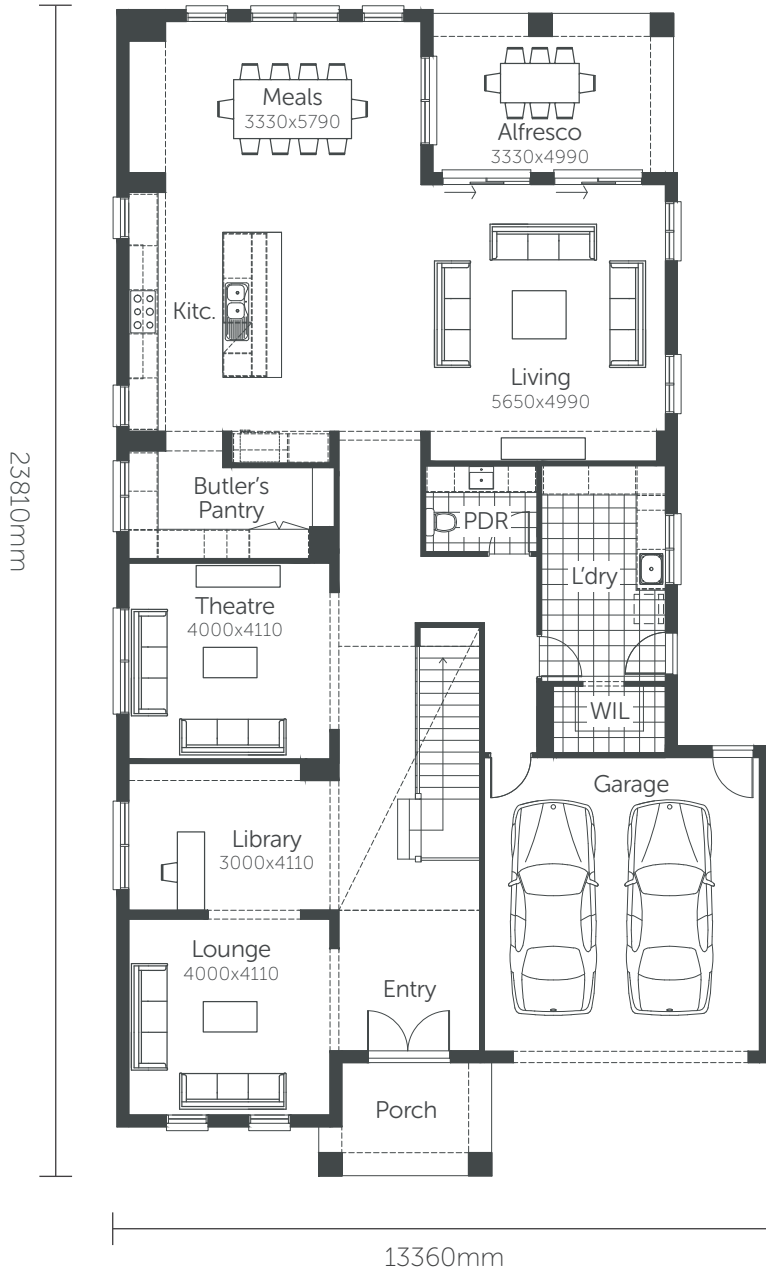

Premium Series

Aragonite 56

Min. Block Size 15.24 x 32m

AREAS			
House area	437.74m ²	Porch	7.54m ²
Garage	37.89m ²	Alfresco	16.00m ²
Balcony	22.01m ²	TOTAL AREAS	518.18m²

Classic facade shown

Premium Series

Aragonite 56

Min. Block Size 15.24 x 32m

AREAS

House area	437.74m ²	Porch	7.54m ²
Garage	37.89m ²	Alfresco	16.00m ²
Balcony	22.01m ²	TOTAL AREAS	518.18m²

Classic facade shown

Premium Series

Aragonite 56

Min. Block Size 15.24 x 32m

AREAS			
House area	437.74m ²	Porch	7.54m ²
Garage	37.89m ²	Alfresco	16.00m ²
Balcony	22.01m ²	TOTAL AREAS	518.18m²

AS DISPLAYED LAUNDRY OPTION

Classic facade shown

Premium Series

Aragonite 56

Min. Block Size 15.24 x 32m