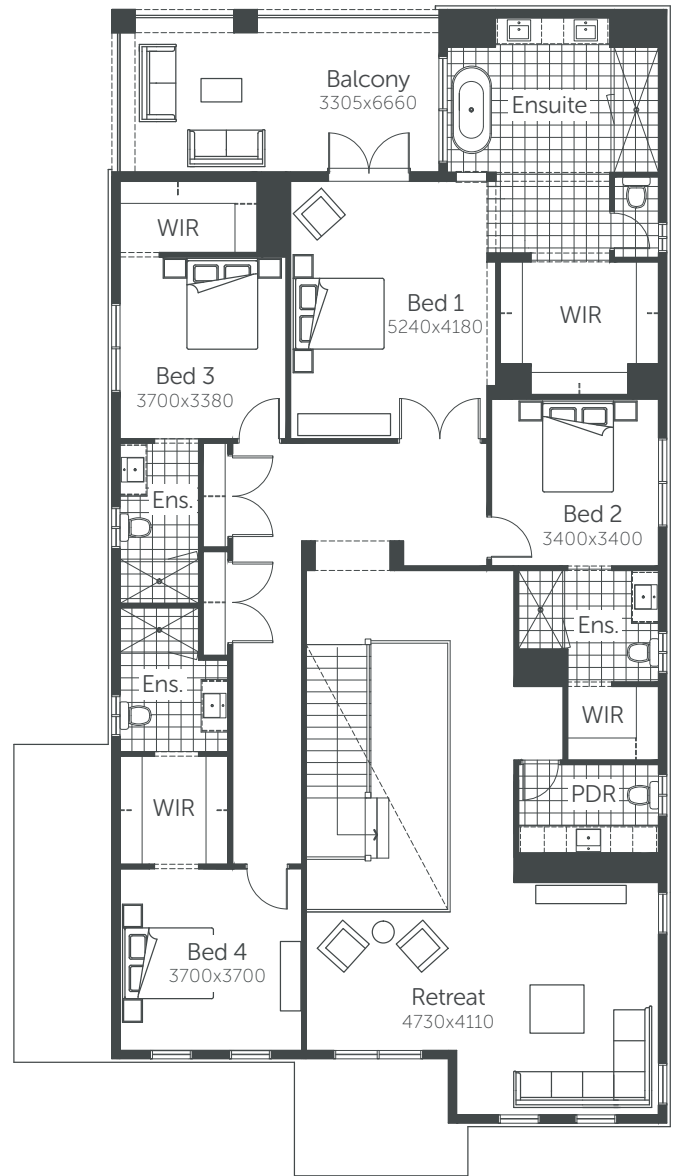

Aragonite 56

Min. Block Size 15.24 x 32m

AREAS

House area	437.74m ²	Porch	7.54m ²
Garage	37.89m ²	Alfresco	16.00m ²
Balcony	22.01m ²	TOTAL AREAS	518.18m²

Classic facade shown

Premium Series

Aragonite 56

Min. Block Size 15.24 x 32m

AREAS			
House area	437.74m ²	Porch	7.54m ²
Garage	37.89m ²	Alfresco	16.00m ²
Balcony	22.01m ²	TOTAL AREAS	518.18m²

AS DISPLAYED LAUNDRY OPTION

Classic facade shown

Premium Series

Aragonite 56

Min. Block Size 15.24 x 32m

AREAS			
House area	437.74m ²	Porch	7.54m ²
Garage	37.89m ²	Alfresco	16.00m ²
Balcony	22.01m ²	TOTAL AREAS	518.18m²

GUEST BEDROOM OPTION

Classic facade shown

Premium Series

Aragonite 56

Min. Block Size 15.24 x 32m