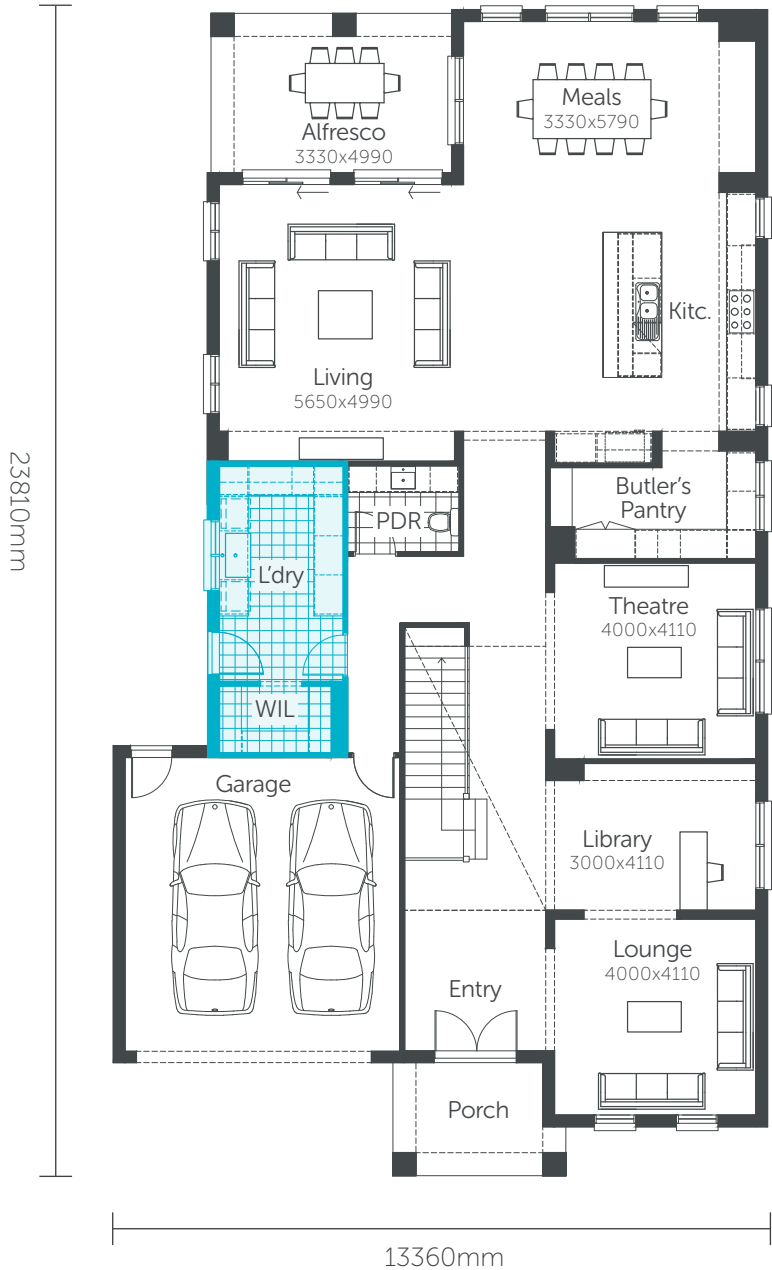

Aragonite 56

Min. Block Size 15.24 x 32m

AREAS

House area	437.74m ²	Porch	7.54m ²
Garage	37.89m ²	Alfresco	16.00m ²
Balcony	22.01m ²	TOTAL AREAS	518.18m²

Classic facade shown

Premium Series

Aragonite 56

Min. Block Size 15.24 x 32m

AREAS			
House area	437.74m ²	Porch	7.54m ²
Garage	37.89m ²	Alfresco	16.00m ²
Balcony	22.01m ²	TOTAL AREAS	518.18m²

AS DISPLAYED LAUNDRY OPTION

Classic facade shown

Premium Series

Aragonite 56

Min. Block Size 15.24 x 32m

AREAS			
House area	437.74m ²	Porch	7.54m ²
Garage	37.89m ²	Alfresco	16.00m ²
Balcony	22.01m ²	TOTAL AREAS	518.18m²

GUEST BEDROOM OPTION

Classic facade shown

Premium Series

Aragonite 56

Min. Block Size 15.24 x 32m