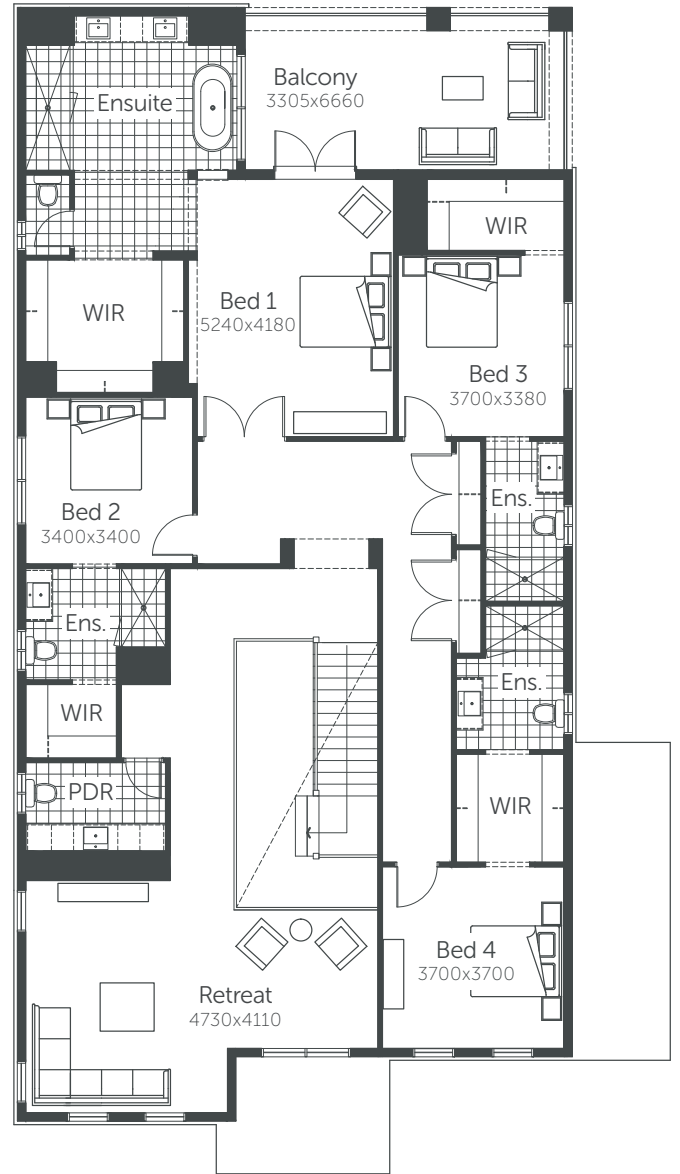

Premium Series

Aragonite 56

Min. Block Size 15.24 x 32m

AREAS			
House area	437.74m ²	Porch	7.54m ²
Garage	37.89m ²	Alfresco	16.00m ²
Balcony	22.01m ²	TOTAL AREAS	518.18m²

Classic facade shown

Premium Series

AREAS

House area	437.74m ²	Porch	7.54m ²
Garage	37.89m ²	Alfresco	16.00m ²
Balcony	22.01m ²	TOTAL AREAS	518.18m²

AS DISPLAYED LAUNDRY OPTION

Classic facade shown

Premium Series

Aragonite 56

Min. Block Size 15.24 x 32m

AREAS			
House area	437.74m ²	Porch	7.54m ²
Garage	37.89m ²	Alfresco	16.00m ²
Balcony	22.01m ²	TOTAL AREAS	518.18m²

GUEST BEDROOM OPTION

Classic facade shown

Premium Series

Aragonite 56

Min. Block Size 15.24 x 32m

AREAS			
House area	437.74m ²	Porch	7.54m ²
Garage	37.89m ²	Alfresco	16.00m ²
Balcony	22.01m ²	TOTAL AREAS	518.18m²

GUEST BEDROOM OPTION

Classic facade shown