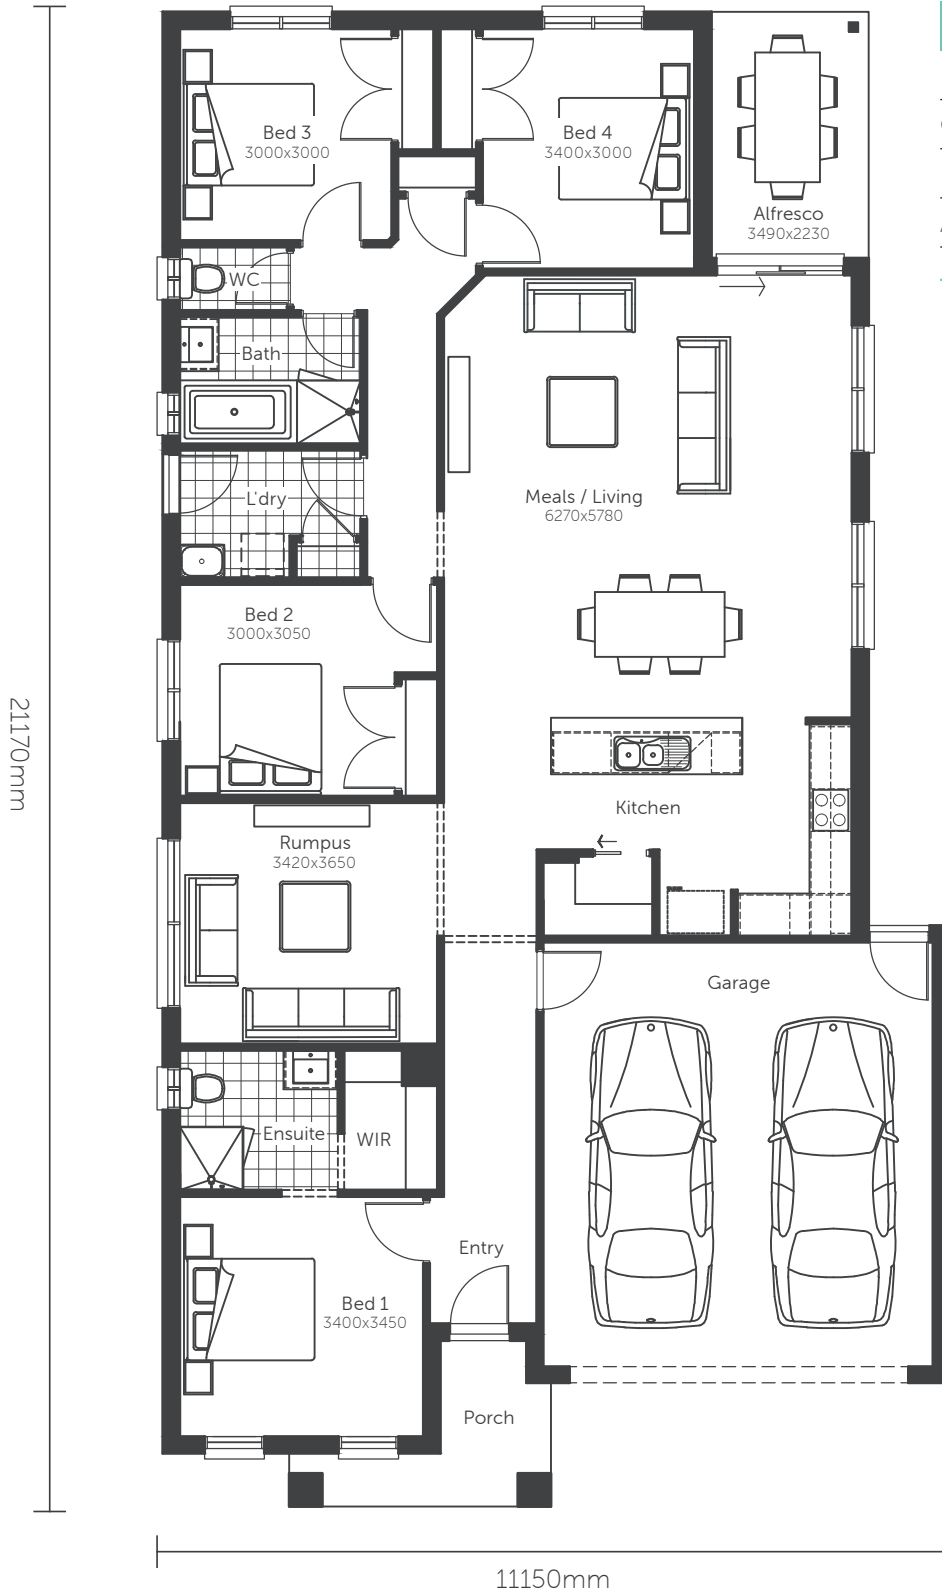

# Carnelian 23

Min. Block Size 12.5 x 28m

AREAS	
House area	160.70m <sup>2</sup>
Garage	36.36m <sup>2</sup>
Porch	5.08m <sup>2</sup>
Alfresco	7.78m <sup>2</sup>
<b>TOTAL AREAS</b>	<b>209.92m<sup>2</sup></b>

Classic facade shown

Classic facade shown

**BED 1 FLIP OPTION**