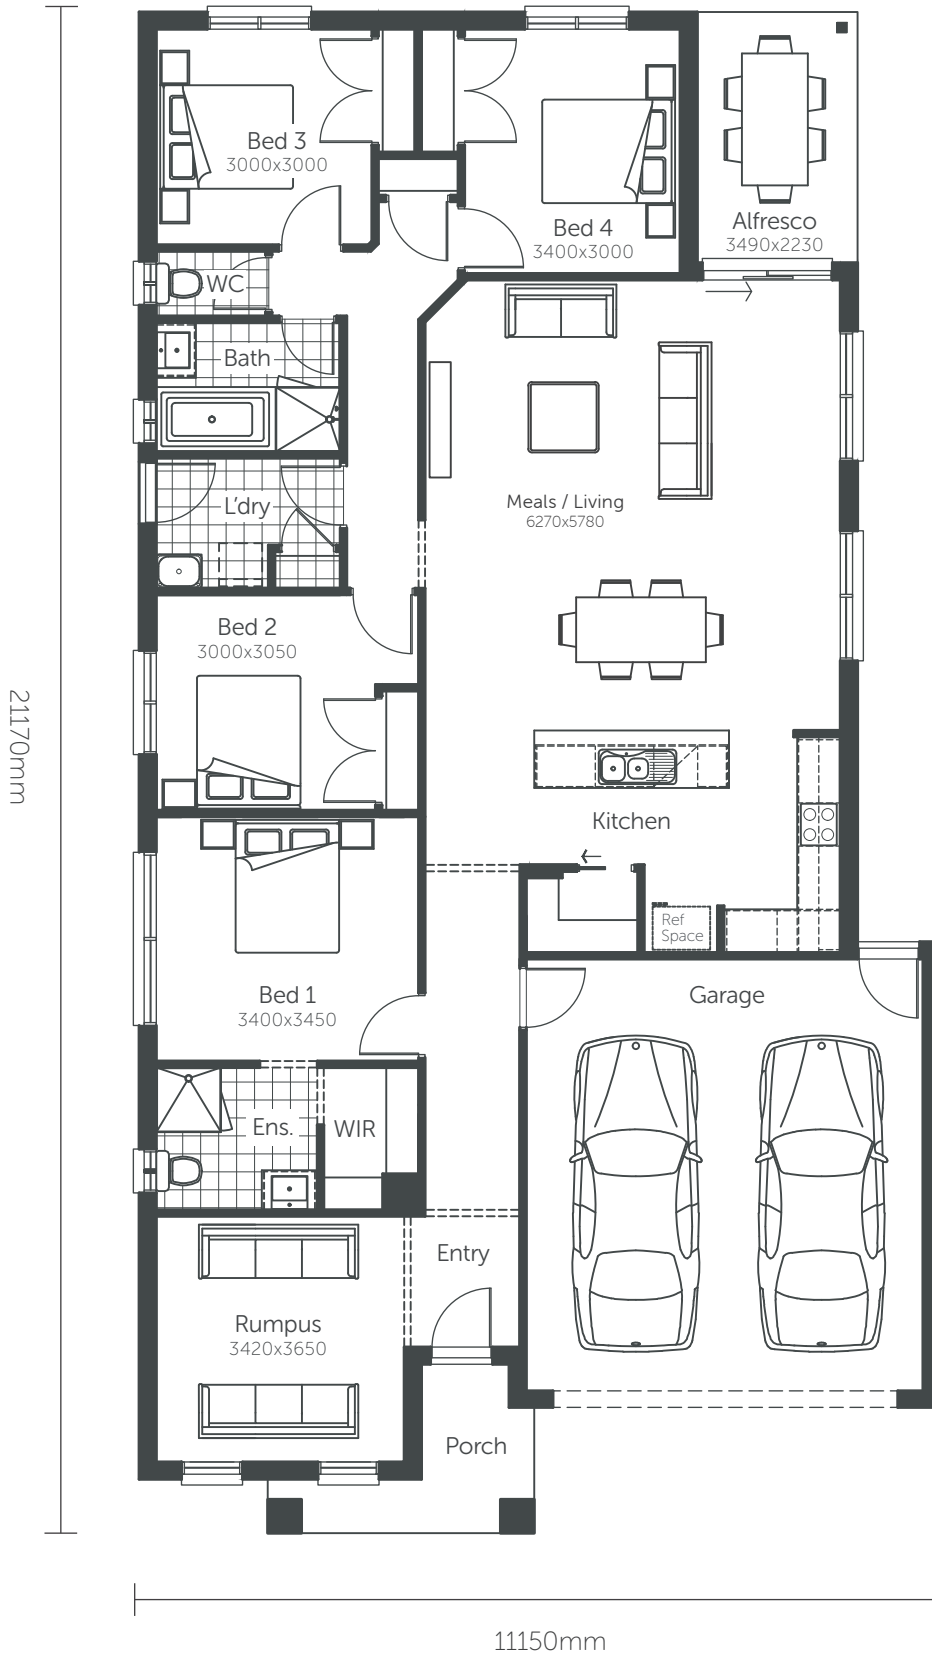

Essence Series

Carnelian 23

Min. Block Size 12.5 x 28m

AREAS	
House area	160.70m ²
Garage	36.36m ²
Porch	5.08m ²
Alfresco	7.78m ²
TOTAL AREAS	209.92m²

Classic facade shown

Essence Series

Carnelian 23

Min. Block Size 12.5 x 28m

AREAS	
House area	160.70m ²
Garage	36.36m ²
Porch	5.08m ²
Alfresco	7.78m ²
TOTAL AREAS	209.92m²

Classic facade shown

BED 1 FLIP OPTION

Essence Series

Carnelian 23

Min. Block Size 12.5 x 28m

AREAS

House area	160.70m ²
Garage	36.36m ²
Porch	5.08m ²
Alfresco	7.78m ²

TOTAL AREAS 209.92m²

Classic facade shown

ENSUITE OPTION