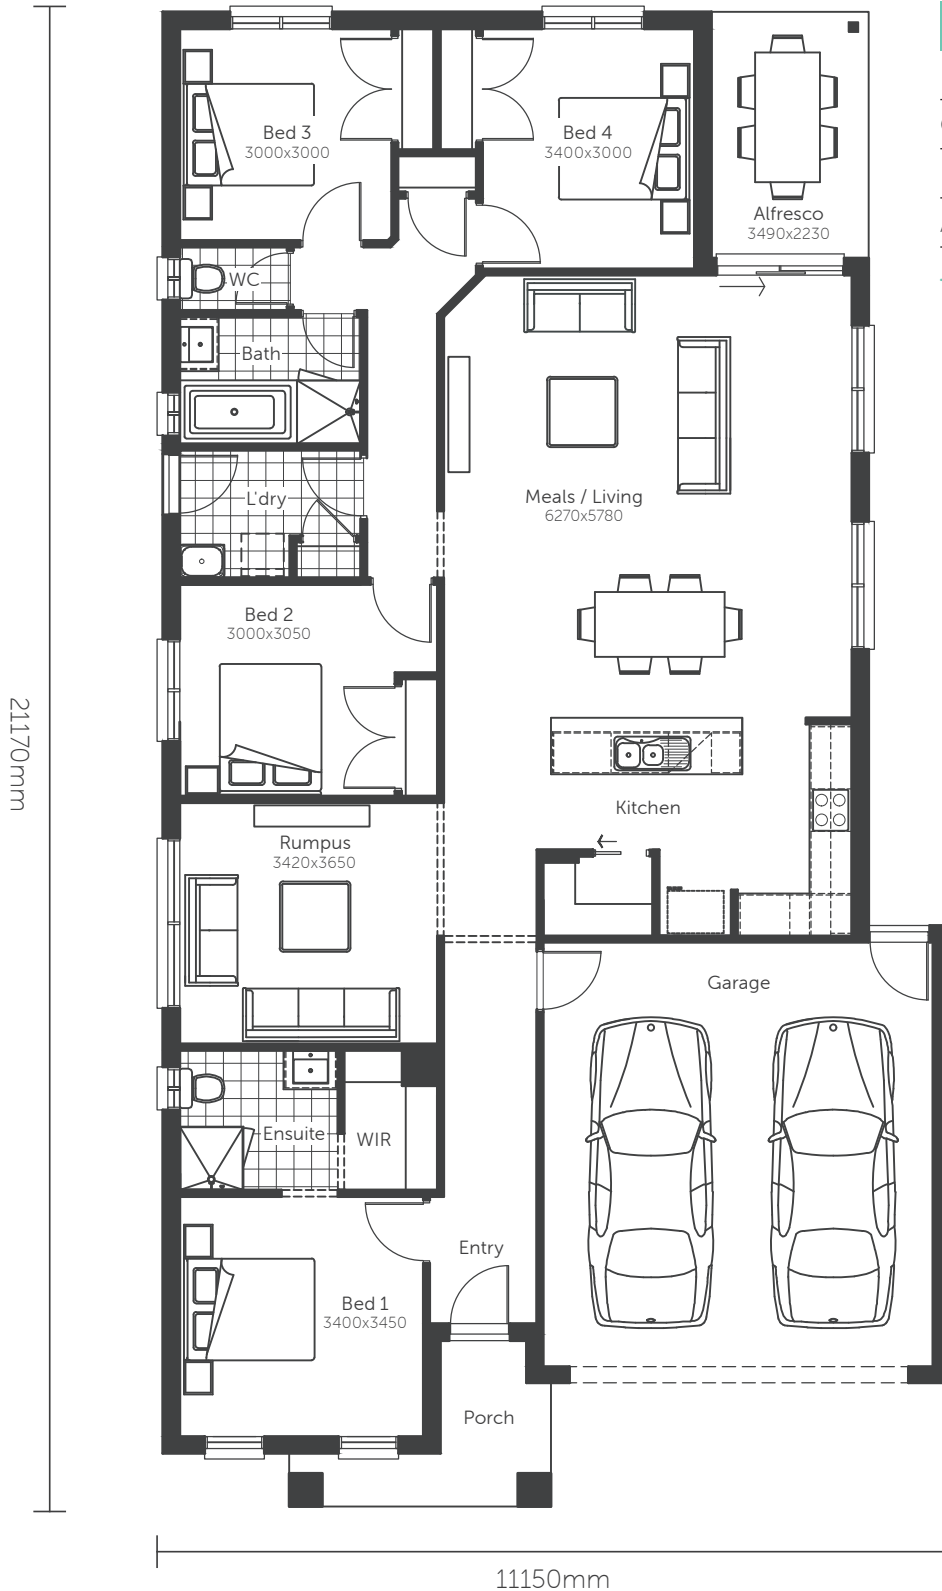

Essence Series

Carnelian 23

Min. Block Size 12.5 x 28m

AREAS	
House area	160.70m ²
Garage	36.36m ²
Porch	5.08m ²
Alfresco	7.78m ²
TOTAL AREAS	209.92m²

Classic facade shown

Essence Series

Carnelian 23

Min. Block Size 12.5 x 28m

AREAS	
House area	160.70m ²
Garage	36.36m ²
Porch	5.08m ²
Alfresco	7.78m ²
TOTAL AREAS	209.92m²

Classic facade shown

BED 1 FLIP OPTION

Essence Series

Carnelian 23

Min. Block Size 12.5 x 28m

AREAS

House area	160.70m ²
Garage	36.36m ²
Porch	5.08m ²
Alfresco	7.78m ²

TOTAL AREAS 209.92m²

Classic facade shown

ENSUITE OPTION