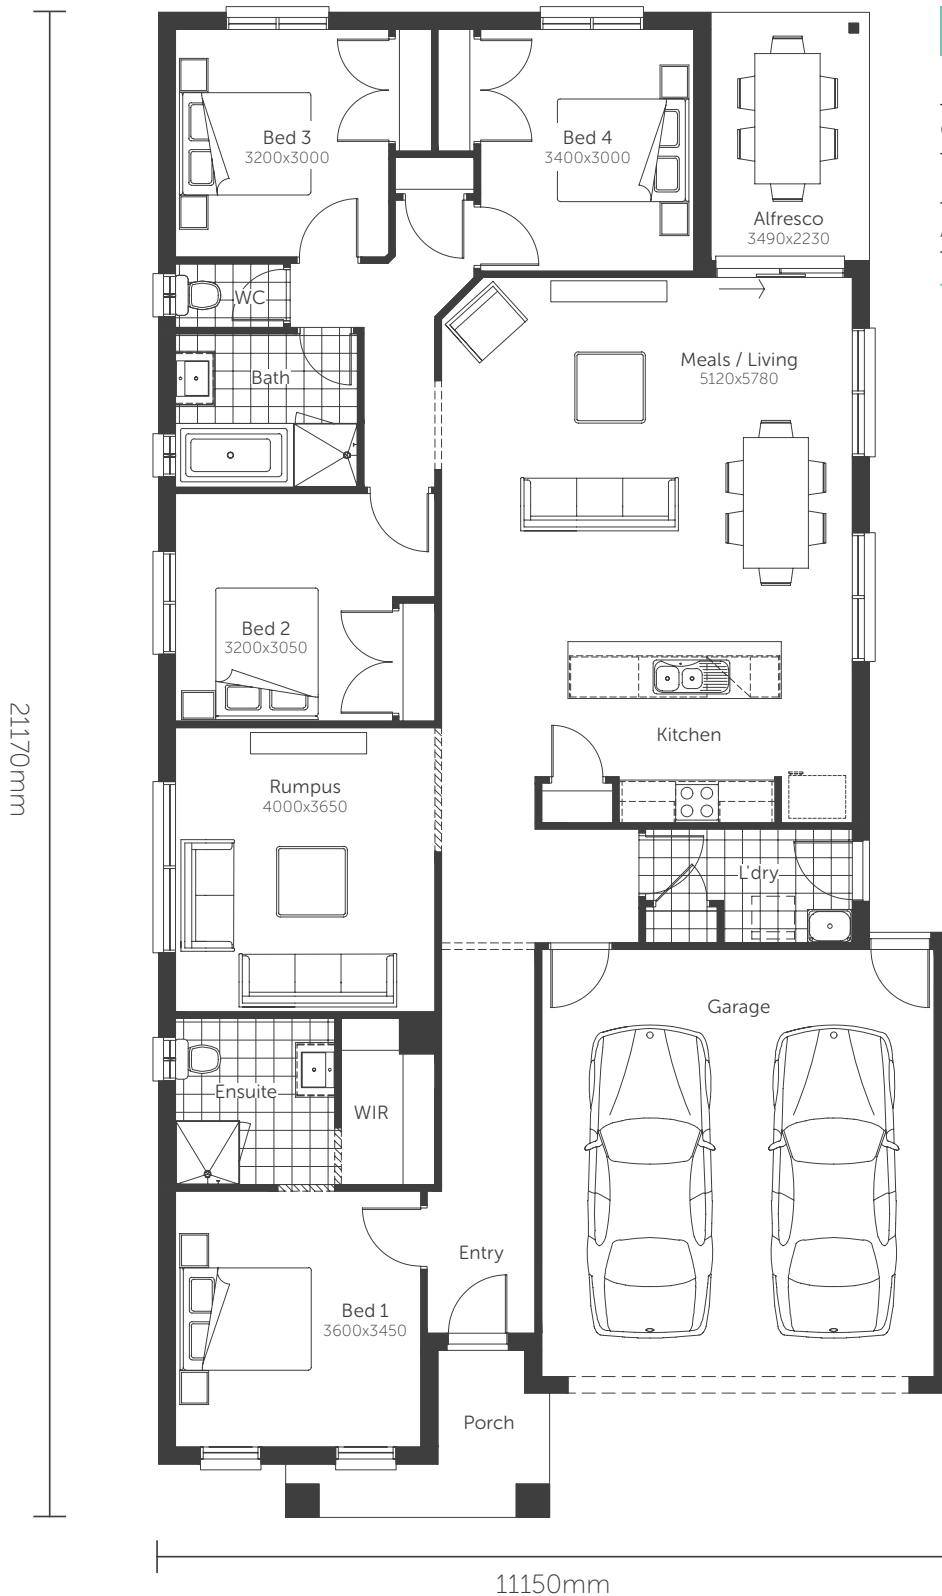

Essence Series

Carnelian 23

Min. Block Size 12.5 x 28m

AREAS	
House area	160.70m ²
Garage	36.36m ²
Porch	5.08m ²
Alfresco	7.78m ²
TOTAL AREAS	209.92m²

Classic facade shown

Essence Series

Carnelian 23

Min. Block Size 12.5 x 28m

AREAS

House area	159.73m ²
Garage	37.32m ²
Porch	5.08m ²
Alfresco	7.73m ²

TOTAL AREAS 209.86m²

Classic facade shown

BED 1 FLIP OPTION