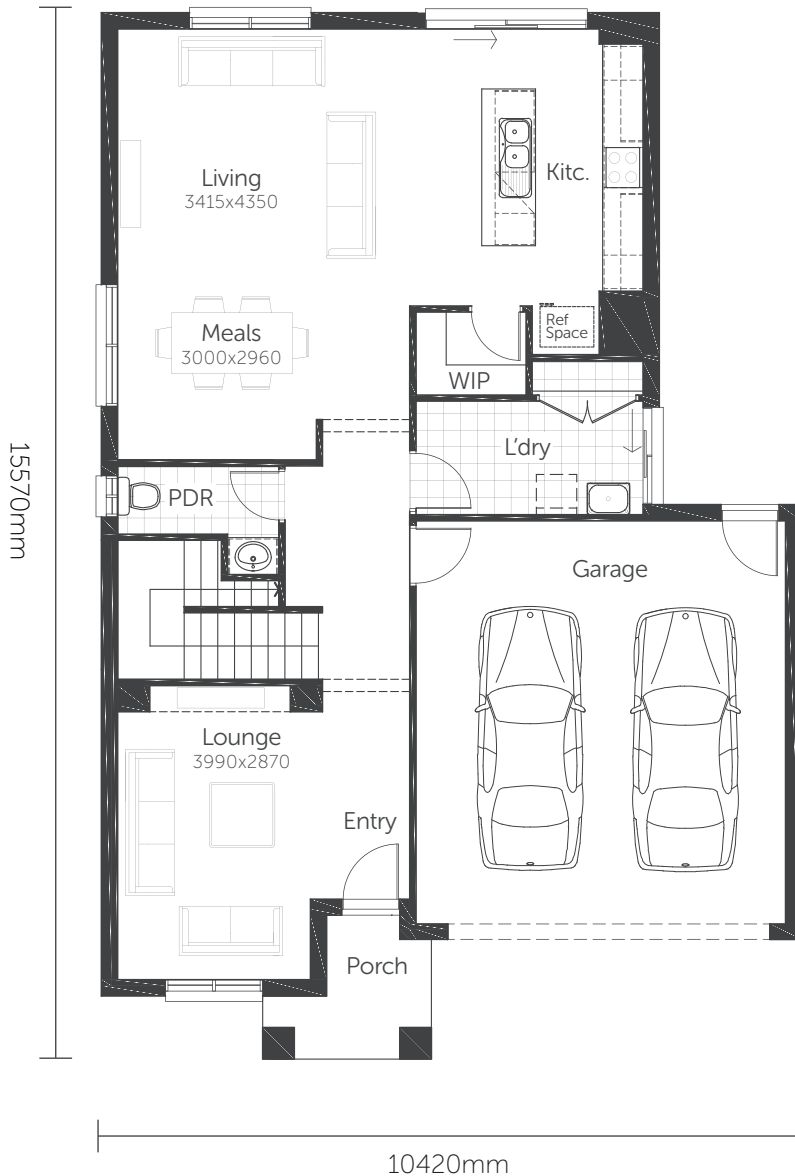

Essence Series

Citrine 27

Min. Block Size 12.5 x 22m

AREAS	
House area	205.01m ²
Garage	37.20m ²
Porch	4.06m ²
TOTAL AREAS	246.27m²

Classic facade shown

Essence Series

Citrine 29

Min. Block Size 12.5 x 25m

AREAS

House area	217.93m ²	Alfresco	11.22m ²
Garage	37.20m ²	TOTAL AREAS 270.41m²	
Porch	4.06m ²		

ALT KITCHEN OPTION

Classic facade shown

Essence Series

Citrine 29

Min. Block Size 12.5 x 25m

AREAS

House area	217.93m ²
Garage	37.20m ²
Porch	4.06m ²

Alfresco 11.22m²

TOTAL AREAS 270.41m²

ALT PWD/WIL OPTION

Classic facade shown

Essence Series

Citrine 29

Min. Block Size 12.5 x 25m

AREAS

House area	217.93m ²
Garage	37.20m ²
Porch	4.06m ²

Alfresco	11.22m ²
----------	---------------------

TOTAL AREAS 270.41m²

ENSUITE OPTION

Classic facade shown