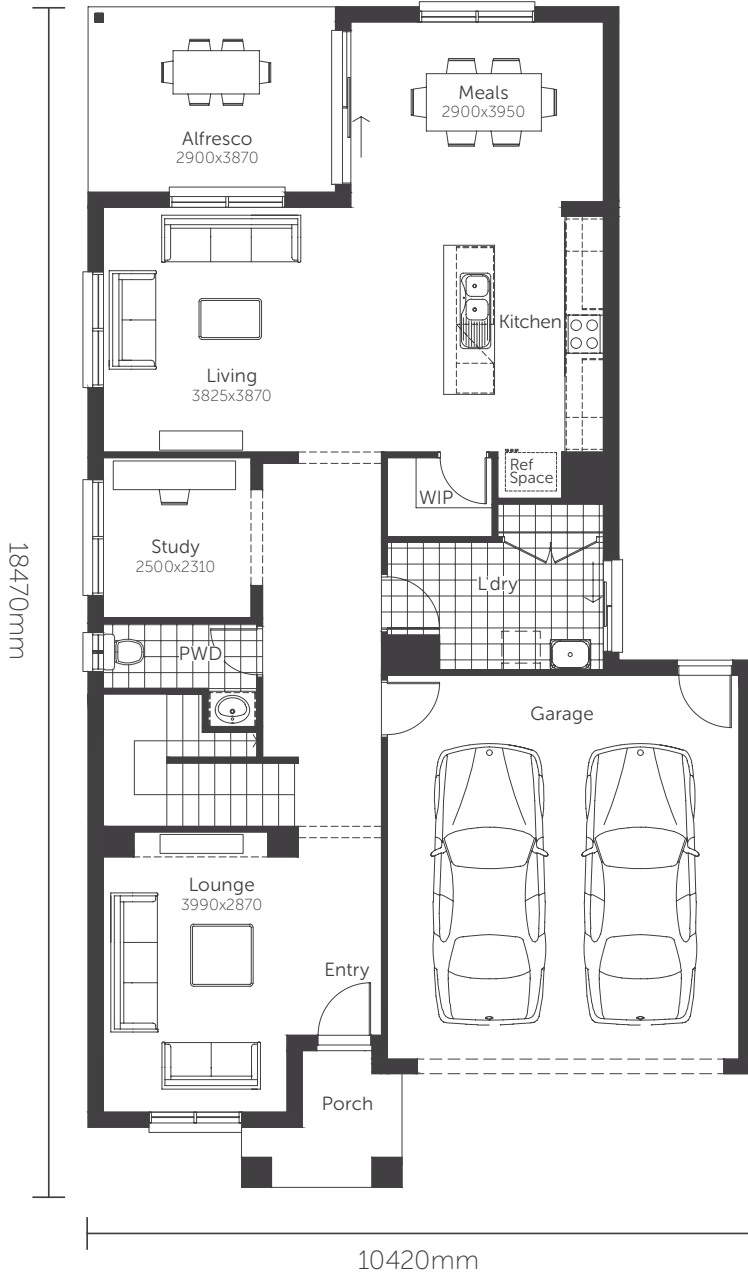

Essence Series

Citrine 27

Min. Block Size 12.5 x 22m

AREAS	
House area	205.01m ²
Garage	37.20m ²
Porch	4.06m ²
TOTAL AREAS	246.27m²

Classic facade shown

Essence Series

Citrine 29

Min. Block Size 12.5 x 25m

AREAS

House area	217.93m ²	Alfresco	11.22m ²
Garage	37.20m ²	TOTAL AREAS 270.41m²	
Porch	4.06m ²		

ALT KITCHEN OPTION

Classic facade shown

Essence Series

Citrine 29

Min. Block Size 12.5 x 25m

AREAS

House area	217.93m ²
Garage	37.20m ²
Porch	4.06m ²

Alfresco 11.22m²

TOTAL AREAS 270.41m²

ALT PWD/WIL OPTION

Classic facade shown

Essence Series

Citrine 29

Min. Block Size 12.5 x 25m

AREAS

House area	217.93m ²
Garage	37.20m ²
Porch	4.06m ²

Alfresco	11.22m ²
----------	---------------------

TOTAL AREAS 270.41m²

ENSUITE OPTION

Classic facade shown