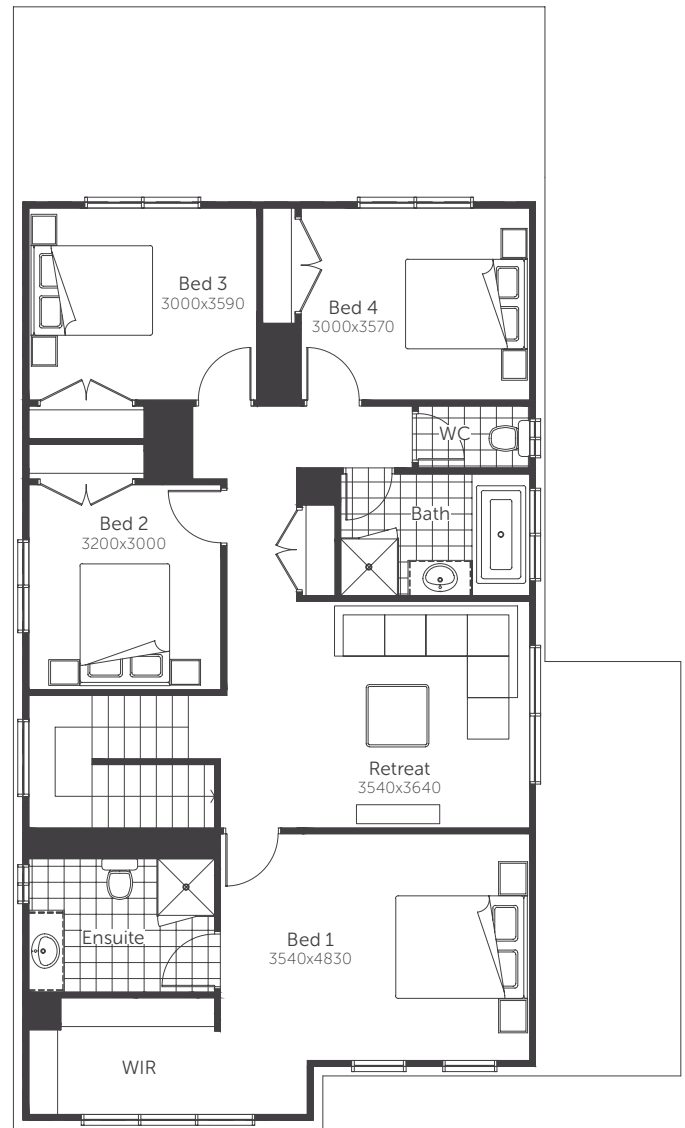

Essence Series

Citrine 27

Min. Block Size 12.5 x 22m

AREAS	
House area	205.01m ²
Garage	37.20m ²
Porch	4.06m ²
TOTAL AREAS	246.27m²

Classic facade shown

Essence Series

Citrine 29

Min. Block Size 12.5 x 25m

AREAS

House area	217.93m ²	Alfresco	11.22m ²
Garage	37.20m ²	TOTAL AREAS 270.41m²	
Porch	4.06m ²		

ALT KITCHEN OPTION

Classic facade shown

Essence Series

Citrine 29

Min. Block Size 12.5 x 25m

AREAS

House area	217.93m ²
Garage	37.20m ²
Porch	4.06m ²

Alfresco 11.22m²

TOTAL AREAS 270.41m²

ALT PWD/WIL OPTION

Classic facade shown

Essence Series

Citrine 29

Min. Block Size 12.5 x 25m

AREAS

House area	217.93m ²
Garage	37.20m ²
Porch	4.06m ²

Alfresco	11.22m ²
----------	---------------------

TOTAL AREAS 270.41m²

ENSUITE OPTION

Classic facade shown