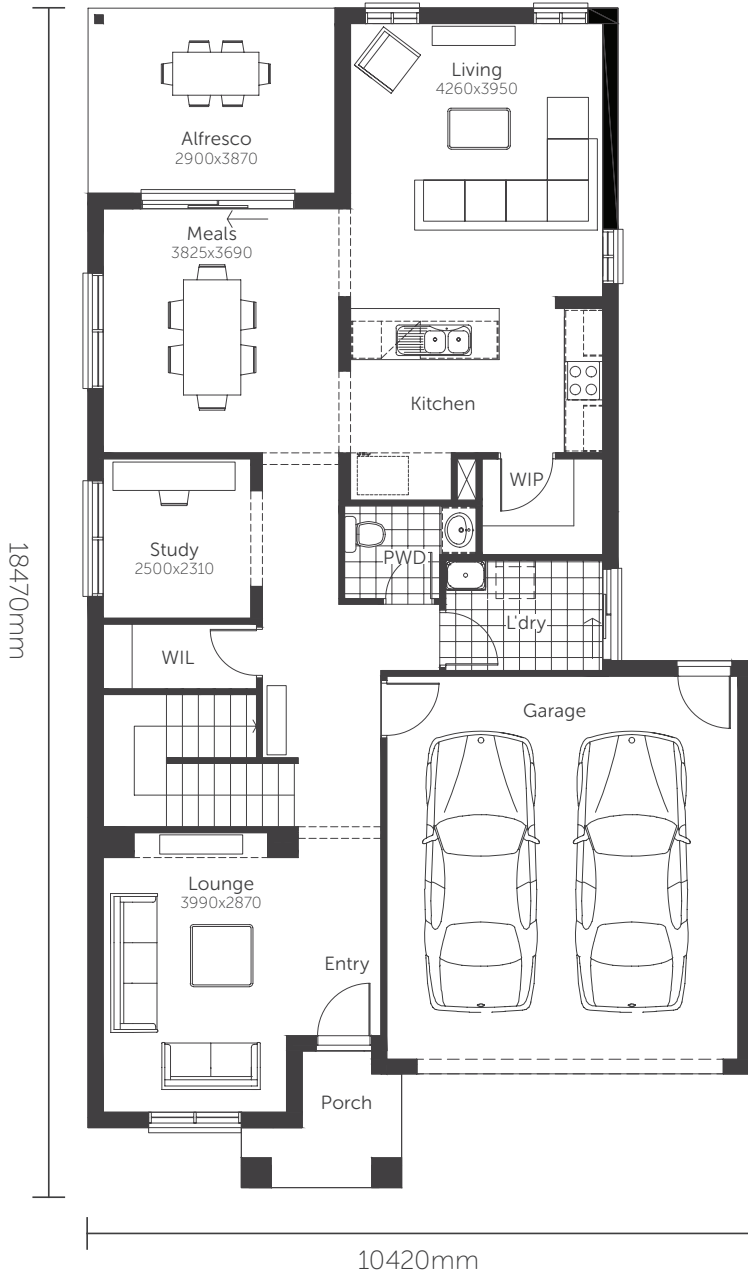

Essence Series

Citrine 27

Min. Block Size 12.5 x 22m

AREAS	
House area	205.01m ²
Garage	37.20m ²
Porch	4.06m ²
TOTAL AREAS	246.27m²

Classic facade shown

Essence Series

Citrine 29

Min. Block Size 12.5 x 25m

AREAS

House area	217.93m ²	Alfresco	11.22m ²
Garage	37.20m ²	TOTAL AREAS 270.41m²	
Porch	4.06m ²		

ALT KITCHEN OPTION

Classic facade shown

Essence Series

Citrine 29

Min. Block Size 12.5 x 25m

AREAS

House area	217.93m ²
Garage	37.20m ²
Porch	4.06m ²

Alfresco 11.22m²

TOTAL AREAS 270.41m²

ALT PWD/WIL OPTION

Classic facade shown

Essence Series

Citrine 29

Min. Block Size 12.5 x 25m

AREAS

House area	217.93m ²
Garage	37.20m ²
Porch	4.06m ²

Alfresco	11.22m ²
----------	---------------------

TOTAL AREAS 270.41m²

ENSUITE OPTION

Classic facade shown