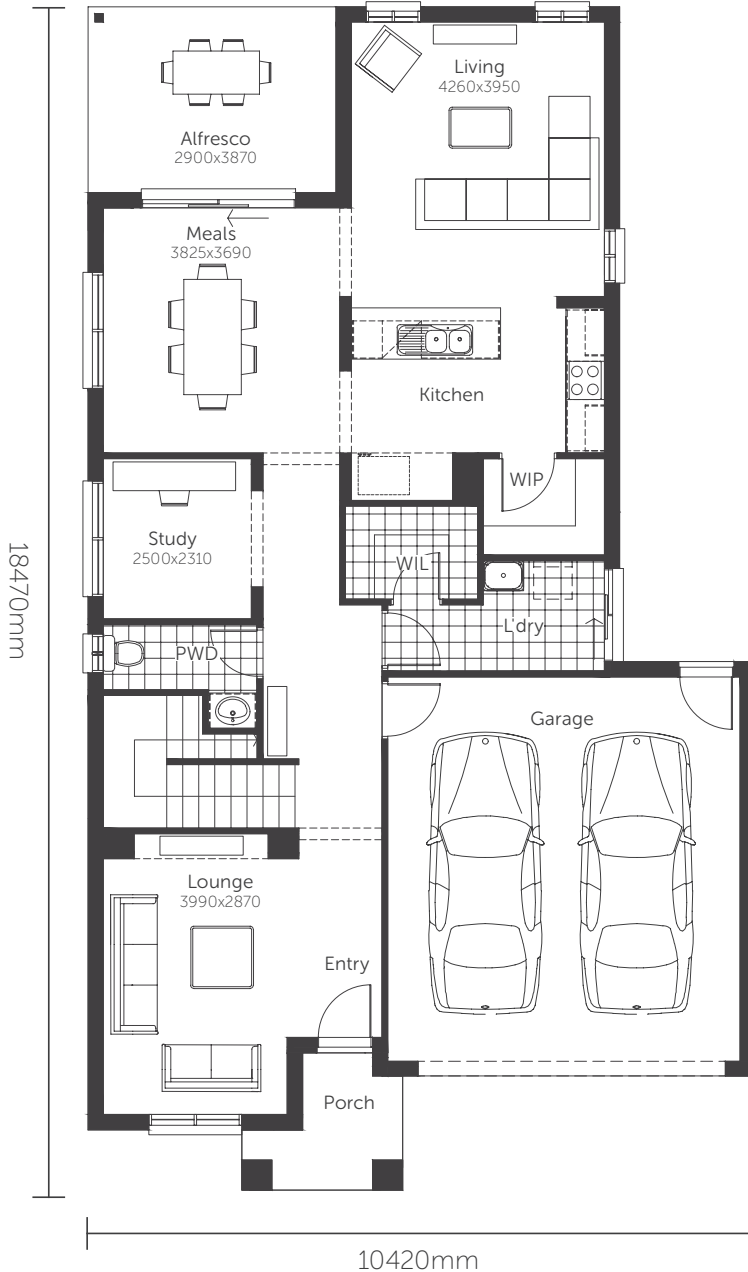

Essence Series

Citrine 27

Min. Block Size 12.5 x 22m

AREAS	
House area	205.01m ²
Garage	37.20m ²
Porch	4.06m ²
TOTAL AREAS	246.27m²

Classic facade shown

Essence Series

Citrine 29

Min. Block Size 12.5 x 25m

AREAS

House area	217.93m ²	Alfresco	11.22m ²
Garage	37.20m ²	TOTAL AREAS 270.41m²	
Porch	4.06m ²		

ALT KITCHEN OPTION

Classic facade shown

Essence Series

Citrine 29

Min. Block Size 12.5 x 25m

AREAS

House area	217.93m ²
Garage	37.20m ²
Porch	4.06m ²

Alfresco 11.22m²

TOTAL AREAS 270.41m²

ALT PWD/WIL OPTION

Classic facade shown

Essence Series

Citrine 29

Min. Block Size 12.5 x 25m

AREAS

House area	217.93m ²
Garage	37.20m ²
Porch	4.06m ²

Alfresco	11.22m ²
----------	---------------------

TOTAL AREAS 270.41m²

ENSUITE OPTION

Classic facade shown