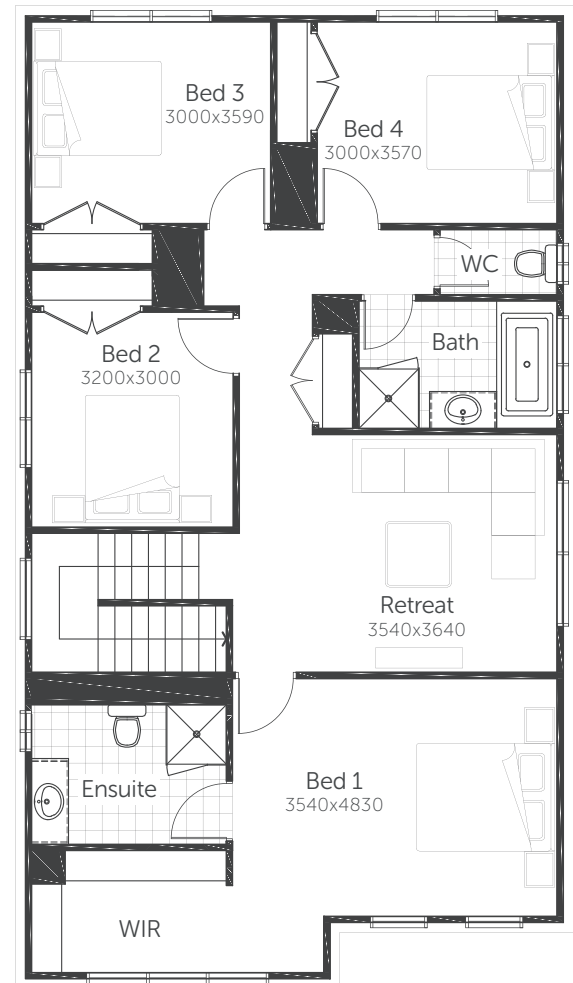

Essence Series

Citrine 27

Min. Block Size 12.5 x 22m

AREAS	
House area	205.01m ²
Garage	37.20m ²
Porch	4.06m ²
TOTAL AREAS	246.27m²

Classic facade shown

Essence Series

Citrine 29

Min. Block Size 12.5 x 25m

AREAS

House area	217.93m ²	Alfresco	11.22m ²
Garage	37.20m ²	TOTAL AREAS 270.41m²	
Porch	4.06m ²		

ALT KITCHEN OPTION

Classic facade shown

Essence Series

Citrine 29

Min. Block Size 12.5 x 25m

AREAS

House area	217.93m ²
Garage	37.20m ²
Porch	4.06m ²

Alfresco 11.22m²

TOTAL AREAS 270.41m²

ALT PWD/WIL OPTION

Classic facade shown

Essence Series

Citrine 29

Min. Block Size 12.5 x 25m

AREAS

House area	217.93m ²
Garage	37.20m ²
Porch	4.06m ²

Alfresco	11.22m ²
----------	---------------------

TOTAL AREAS 270.41m²

ENSUITE OPTION

Classic facade shown