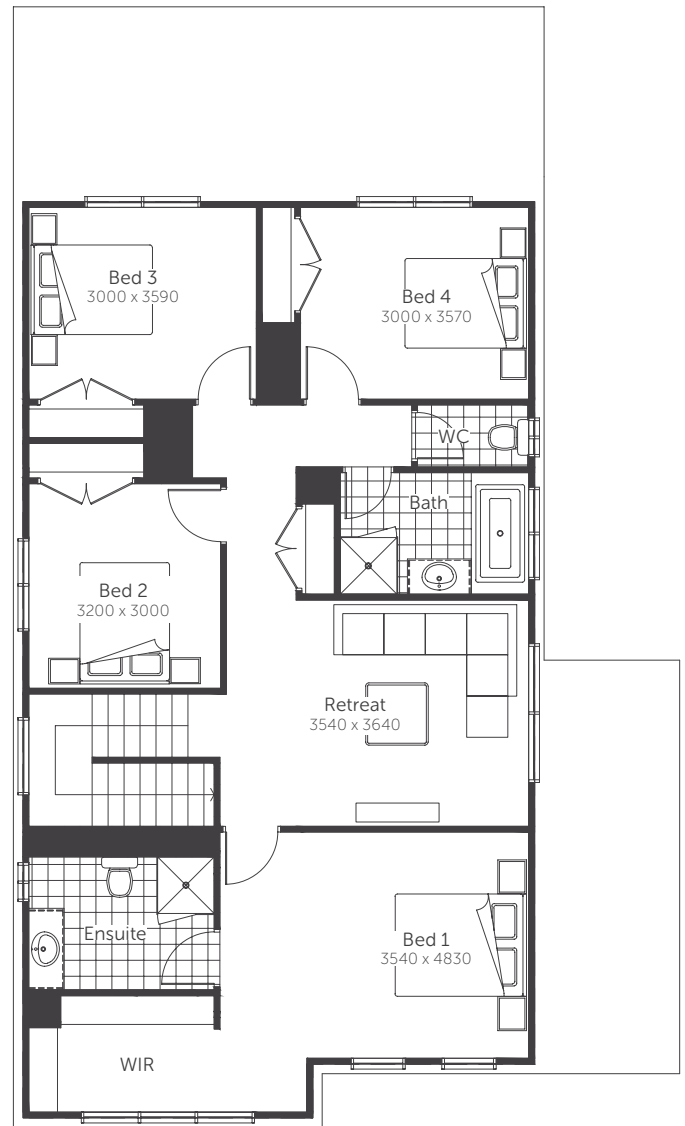

Essence Series

Citrine 27

Min. Block Size 12.5 x 22m

AREAS	
House area	205.01m ²
Garage	37.20m ²
Porch	4.06m ²
TOTAL AREAS	246.27m²

Classic facade shown

Essence Series

Citrine 29

Min. Block Size 12.5 x 25m

AREAS

House area	217.93m ²	Alfresco	11.22m ²
Garage	37.20m ²	TOTAL AREAS 270.41m²	
Porch	4.06m ²		

ALT KITCHEN OPTION

Classic facade shown

Essence Series

Citrine 29

Min. Block Size 12.5 x 25m

AREAS

House area	217.93m ²
Garage	37.20m ²
Porch	4.06m ²

Alfresco 11.22m²

TOTAL AREAS 270.41m²

ALT PWD/WIL OPTION

Classic facade shown

Essence Series

Citrine 29

Min. Block Size 12.5 x 25m

AREAS

House area	217.93m ²
Garage	37.20m ²
Porch	4.06m ²

Alfresco	11.22m ²
----------	---------------------

TOTAL AREAS 270.41m²

ENSUITE OPTION

Classic facade shown