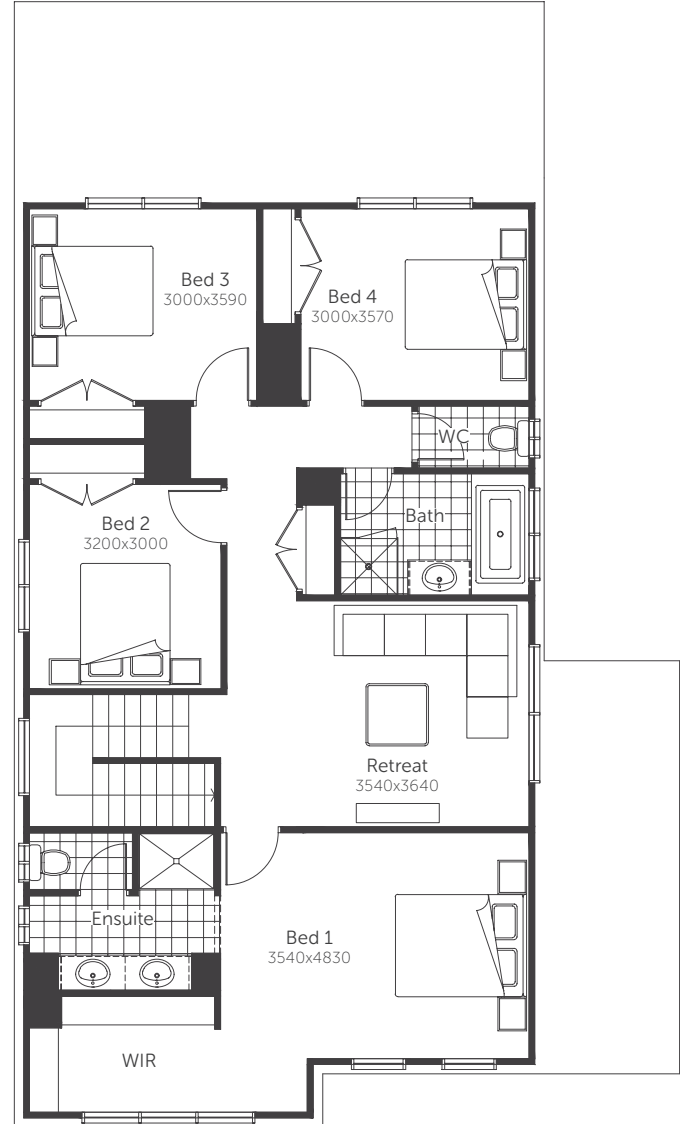

Essence Series

Citrine 27

Min. Block Size 12.5 x 22m

AREAS	
House area	205.01m ²
Garage	37.20m ²
Porch	4.06m ²
TOTAL AREAS	246.27m²

Classic facade shown

Essence Series

Citrine 29

Min. Block Size 12.5 x 25m

AREAS

House area	217.93m ²	Alfresco	11.22m ²
Garage	37.20m ²	TOTAL AREAS 270.41m²	
Porch	4.06m ²		

ALT KITCHEN OPTION

Classic facade shown

Essence Series

Citrine 29

Min. Block Size 12.5 x 25m

AREAS

House area	217.93m ²
Garage	37.20m ²
Porch	4.06m ²

Alfresco 11.22m²

TOTAL AREAS 270.41m²

ALT PWD/WIL OPTION

Classic facade shown

Essence Series

Citrine 29

Min. Block Size 12.5 x 25m

AREAS

House area	217.93m ²
Garage	37.20m ²
Porch	4.06m ²

Alfresco	11.22m ²
----------	---------------------

TOTAL AREAS 270.41m²

ENSUITE OPTION

Classic facade shown