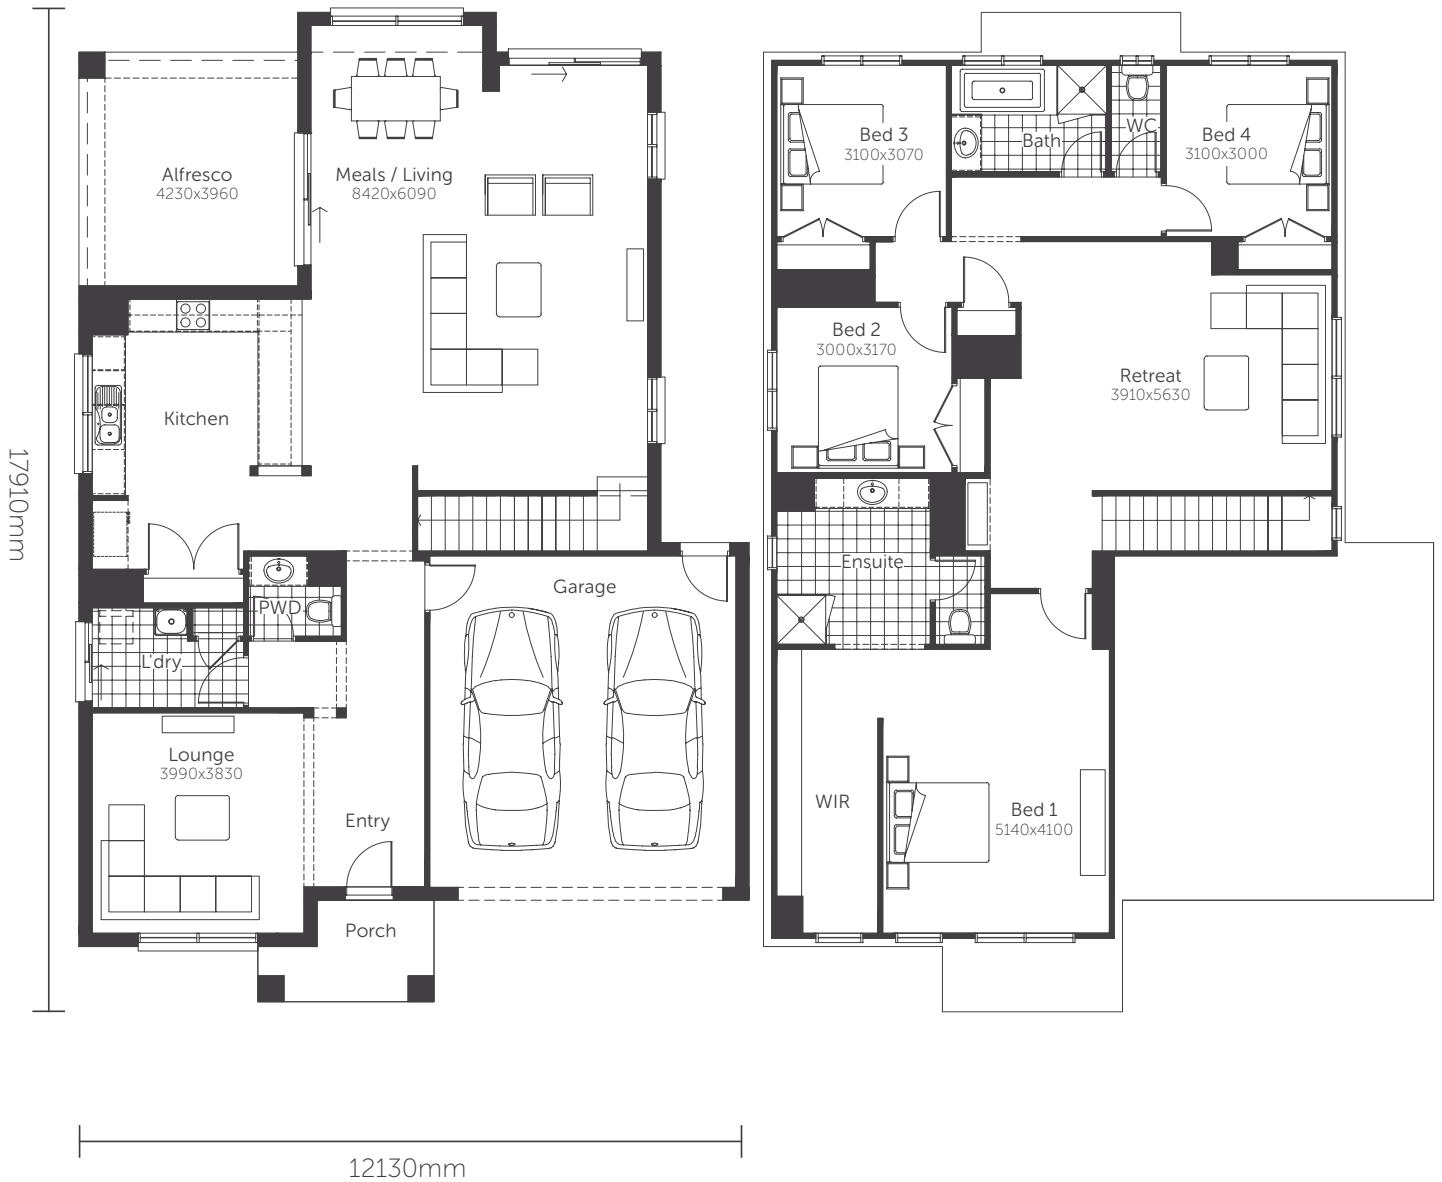

Essence Series

Flint 28

Min. Block Size 12.5 x 25m

AREAS

House area	220.93m ²
Garage	37.34m ²
Porch	4.25m ²

TOTAL AREAS 262.52m²

Classic facade shown

Essence Series

Flint 34

Min. Block Size 14.0 x 28m

AREAS

House area	276.28m ²
Garage	36.43m ²
Porch	4.96m ²

TOTAL AREAS 317.67m²

Classic facade shown

Essence Series

Flint 34

Min. Block Size 14.0 x 28m

AREAS

House area	276.28m ²
Garage	36.43m ²
Porch	4.96m ²

TOTAL AREAS 317.67m²

Classic facade shown

Essence Series

Flint 34

Min. Block Size 14.0 x 28m

AREAS

House area	259.53m ²
Garage	36.43m ²
Porch	4.96m ²

Alfresco	16.75m ²
----------	---------------------

TOTAL AREAS 317.67m²

ALFRESCO OPTION

Classic facade shown

Essence Series

Flint 34