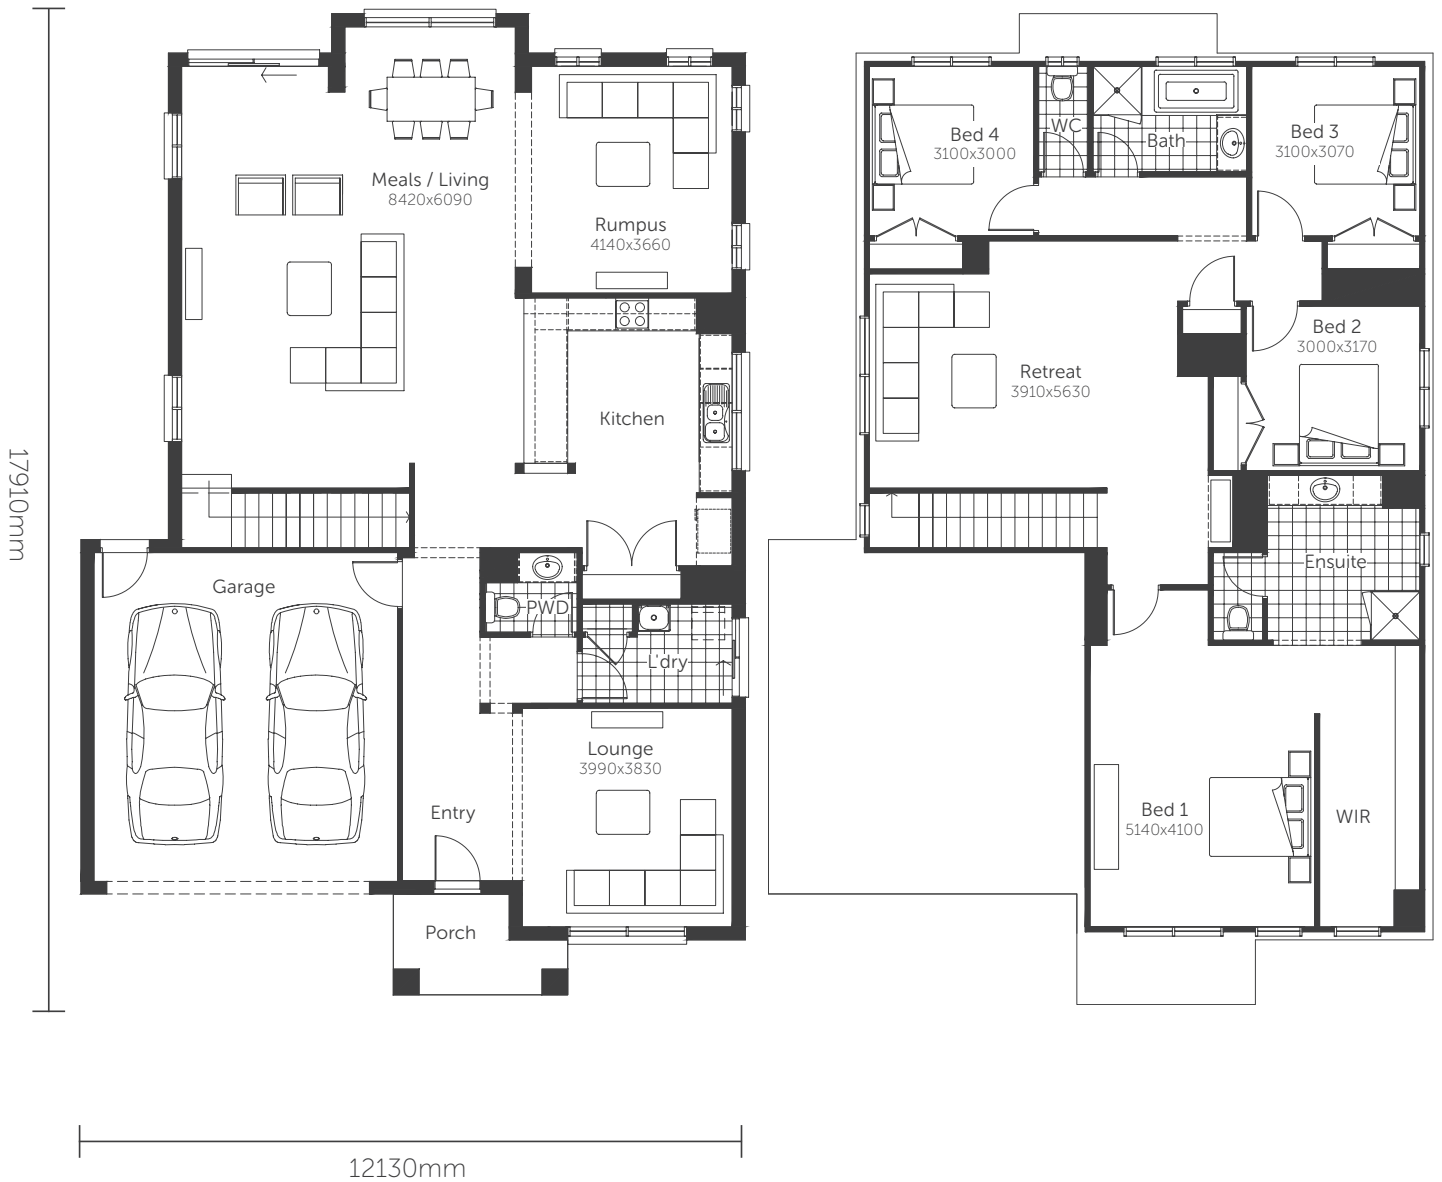

Essence Series

Flint 28

Min. Block Size 12.5 x 25m

AREAS

House area	220.93m ²
Garage	37.34m ²
Porch	4.25m ²

TOTAL AREAS 262.52m²

Classic facade shown

Essence Series

Flint 34

Min. Block Size 14.0 x 28m

AREAS

House area	276.28m ²
Garage	36.43m ²
Porch	4.96m ²

TOTAL AREAS 317.67m²

Classic facade shown

Essence Series

Flint 34

Min. Block Size 14.0 x 28m

AREAS

House area	276.28m ²
Garage	36.43m ²
Porch	4.96m ²

TOTAL AREAS 317.67m²

Classic facade shown

Essence Series

Flint 34

Min. Block Size 14.0 x 28m

AREAS

House area	259.53m ²
Garage	36.43m ²
Porch	4.96m ²

Alfresco	16.75m ²
----------	---------------------

TOTAL AREAS 317.67m²

ALFRESCO OPTION

Classic facade shown

Essence Series

Flint 34