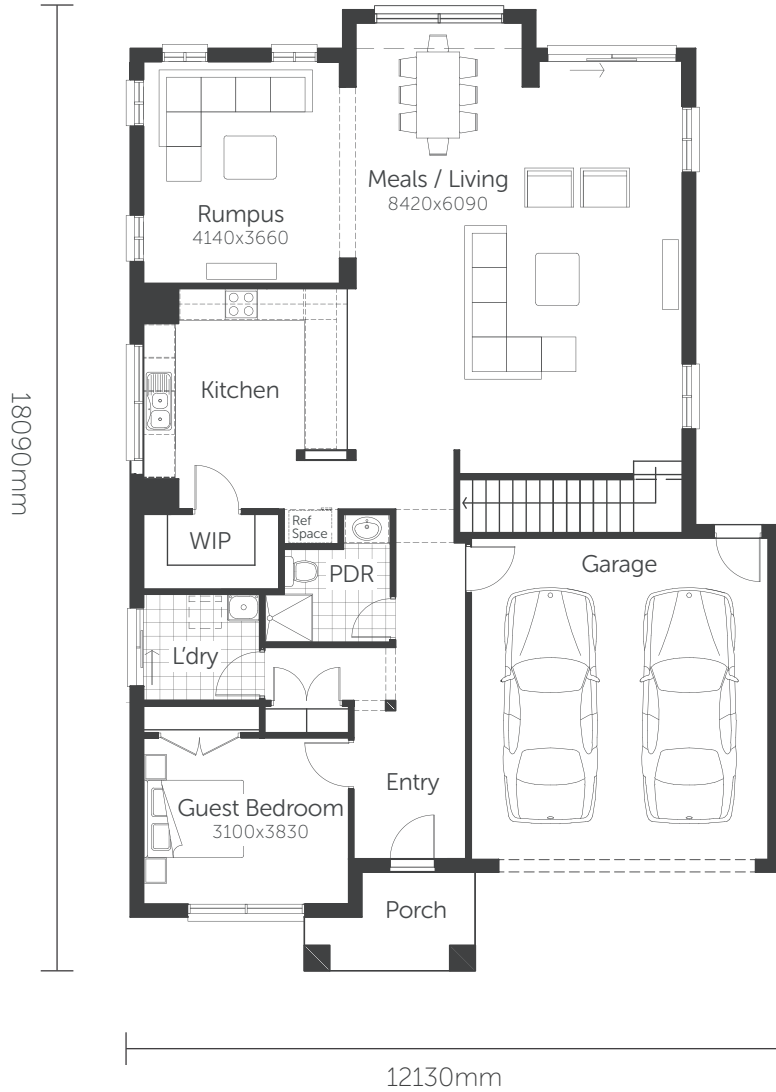

Essence Series

Flint 28

Min. Block Size 12.5 x 25m

AREAS

House area	220.93m ²
Garage	37.34m ²
Porch	4.25m ²

TOTAL AREAS 262.52m²

Classic facade shown

Essence Series

Min. Block Size 14.0 x 28m

AREAS

House area	276.28m ²
Garage	36.43m ²
Porch	4.96m ²

TOTAL AREAS 317.67m²

GUEST BED OPTION

Classic facade shown

Essence Series

Flint 34

Min. Block Size 14.0 x 28m

AREAS

House area	276.28m ²
Garage	36.43m ²
Porch	4.96m ²

TOTAL AREAS 317.67m²

WIP OPTION

Classic facade shown

Essence Series

Flint 34

Min. Block Size 14.0 x 28m

AREAS

House area	276.28m ²
Garage	36.43m ²
Porch	4.96m ²
TOTAL AREAS	317.67m²

GUEST BED & WIP OPTION

Classic facade shown