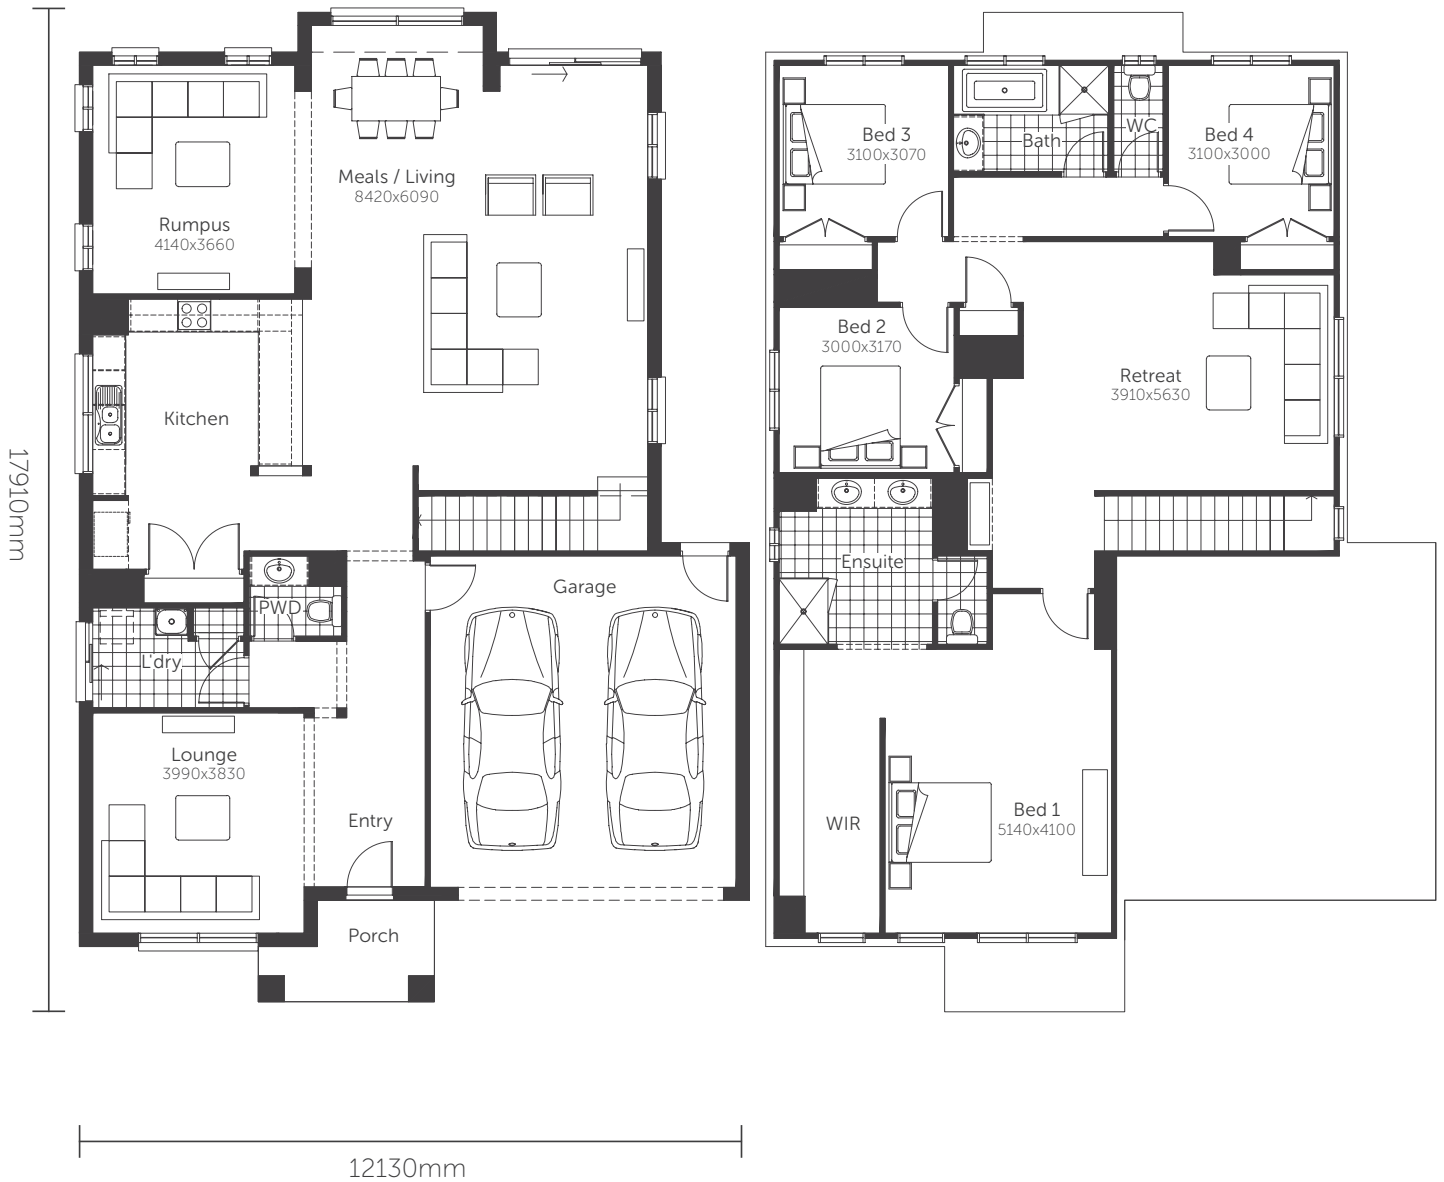

Min. Block Size 14.0 x 28m

AREAS

House area	276.28m ²
Garage	36.43m ²
Porch	4.96m ²

TOTAL AREAS 317.67m²

Classic facade shown

Essence Series

Flint 34

Min. Block Size 14.0 x 28m

AREAS

House area	259.53m ²
Garage	36.43m ²
Porch	4.96m ²

Alfresco	16.75m ²
----------	---------------------

TOTAL AREAS 317.67m²

ALFRESCO OPTION

Classic facade shown

Essence Series

Flint 34

Min. Block Size 14.0 x 28m

AREAS

House area	276.28m ²
Garage	36.43m ²
Porch	4.96m ²

TOTAL AREAS 317.67m²

ENSUITE OPTION

Classic facade shown

Essence Series

Flint 34

Min. Block Size 14.0 x 28m

AREAS

House area	276.28m ²
Garage	36.43m ²
Porch	4.96m ²

TOTAL AREAS 317.67m²

GUEST BED OPTION

Classic facade shown

Essence Series

Flint 34