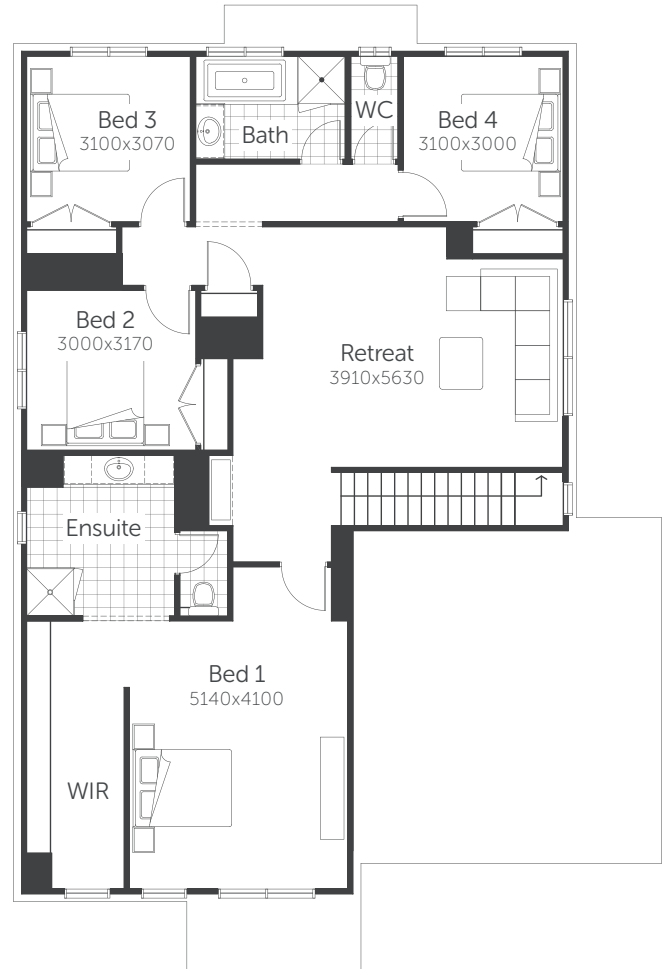

Essence Series

Flint 28

Min. Block Size 12.5 x 25m

AREAS

House area	220.93m ²
Garage	37.34m ²
Porch	4.25m ²

TOTAL AREAS 262.52m²

Classic facade shown

Essence Series

Min. Block Size 14.0 x 28m

AREAS

House area	276.28m ²
Garage	36.43m ²
Porch	4.96m ²

TOTAL AREAS 317.67m²

GUEST BED OPTION

Classic facade shown

Essence Series

Flint 34

Min. Block Size 14.0 x 28m

AREAS

House area	276.28m ²
Garage	36.43m ²
Porch	4.96m ²

TOTAL AREAS 317.67m²

WIP OPTION

Classic facade shown

Essence Series

Flint 34

Min. Block Size 14.0 x 28m

AREAS

House area	276.28m ²
Garage	36.43m ²
Porch	4.96m ²
TOTAL AREAS	317.67m²

GUEST BED & WIP OPTION

Classic facade shown