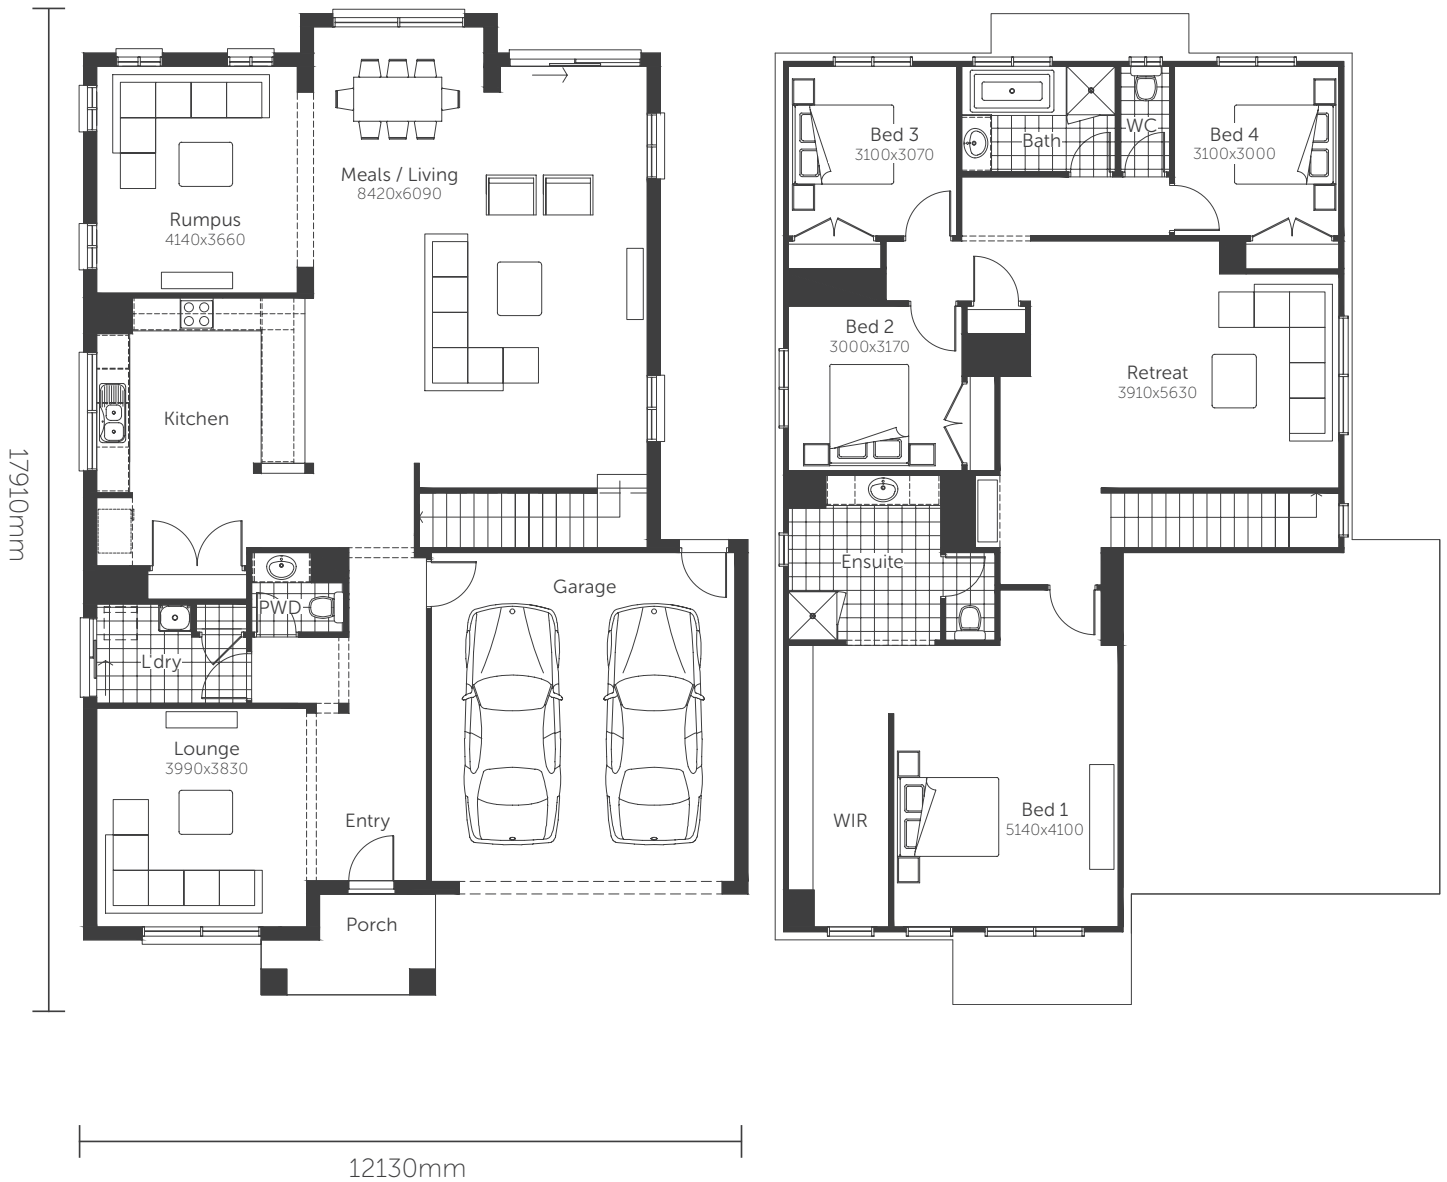

Essence Series

Flint 28

Min. Block Size 12.5 x 25m

AREAS

House area	220.93m ²
Garage	37.34m ²
Porch	4.25m ²

TOTAL AREAS 262.52m²

Classic facade shown

Essence Series

Flint 34

Min. Block Size 14.0 x 28m

AREAS

House area	276.28m ²
Garage	36.43m ²
Porch	4.96m ²

TOTAL AREAS 317.67m²

Classic facade shown

Essence Series

Flint 34

Min. Block Size 14.0 x 28m

AREAS

House area	276.28m ²
Garage	36.43m ²
Porch	4.96m ²

TOTAL AREAS 317.67m²

Classic facade shown

Essence Series

Flint 34

Min. Block Size 14.0 x 28m

Min. Block Size 14.0 x 28m

AREAS

House area	276.28m ²
Garage	36.43m ²
Porch	4.96m ²
TOTAL AREAS	317.67m²

GUEST BED & WIP OPTION

Classic facade shown