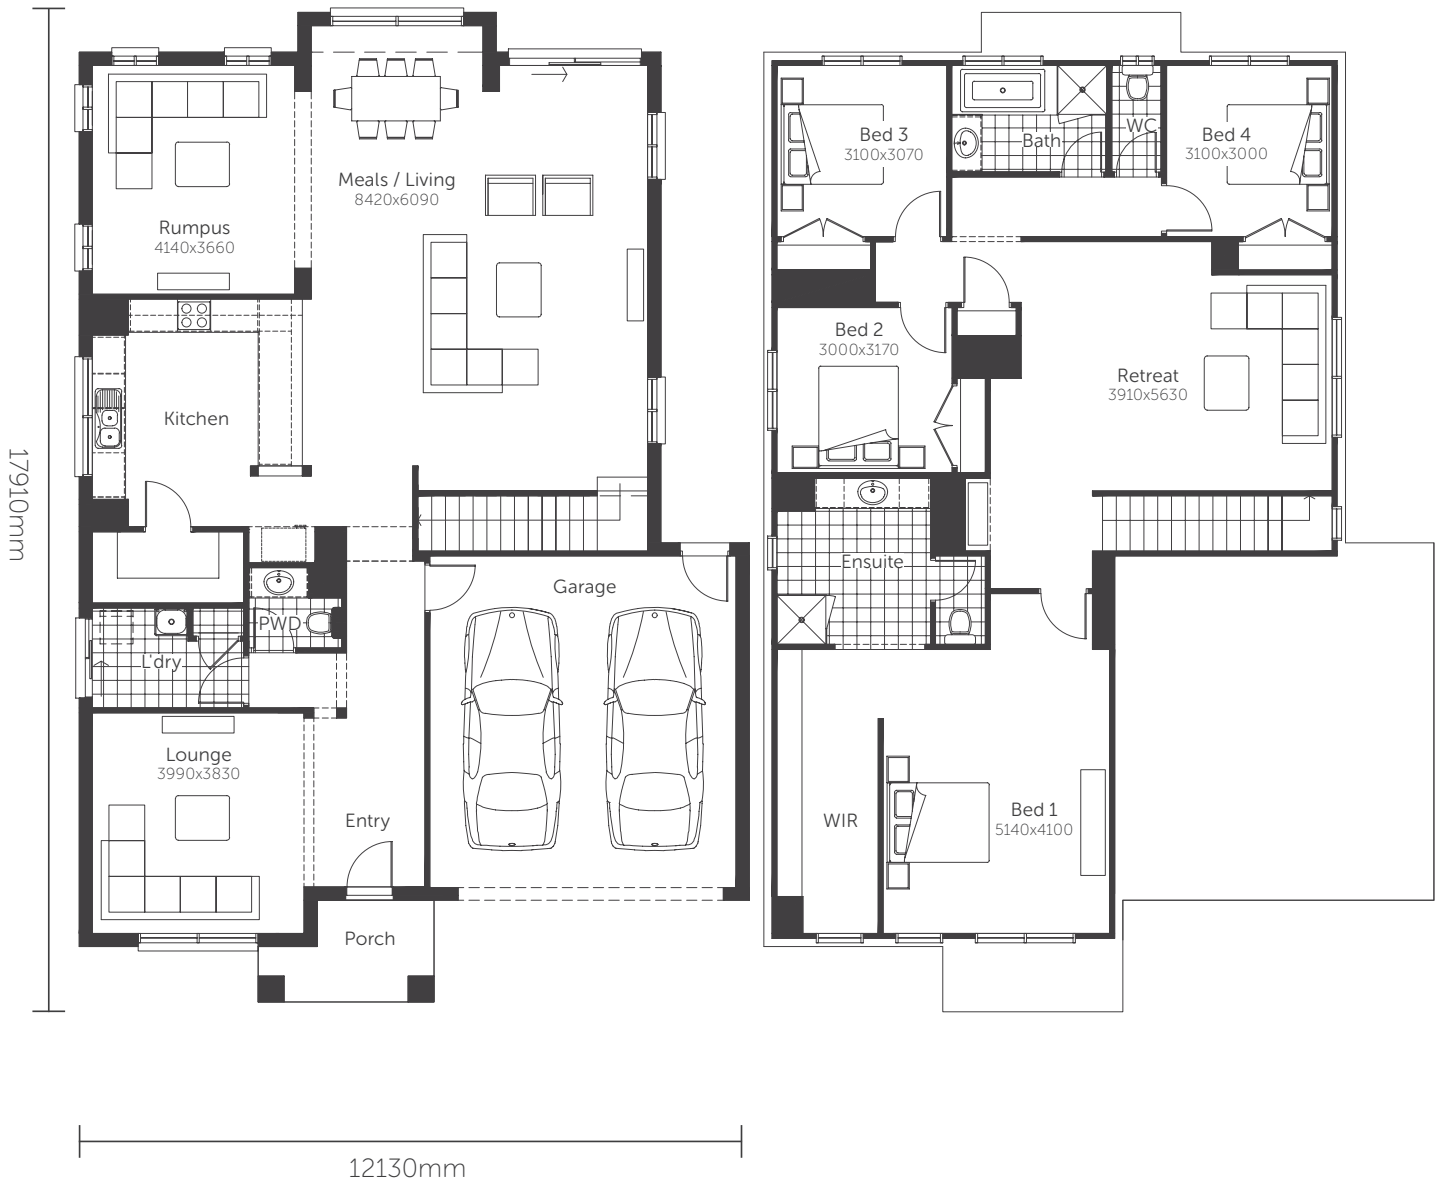

Flint 34

Min. Block Size 14.0 x 28m

AREAS

House area	276.28m ²
Garage	36.43m ²
Porch	4.96m ²

TOTAL AREAS 317.67m²

Classic facade shown

Essence Series

Flint 34

Min. Block Size 14.0 x 28m

AREAS

House area	276.28m ²
Garage	36.43m ²
Porch	4.96m ²

TOTAL AREAS 317.67m²

GUEST BED OPTION

Classic facade shown

Essence Series

Flint 34

Min. Block Size 14.0 x 28m

AREAS

House area	276.28m ²
Garage	36.43m ²
Porch	4.96m ²

TOTAL AREAS 317.67m²

WIP OPTION

Classic facade shown

Essence Series

Flint 34

Min. Block Size 14.0 x 28m

AREAS

House area	276.28m ²
Garage	36.43m ²
Porch	4.96m ²
TOTAL AREAS	317.67m²

GUEST BED & WIP OPTION

Classic facade shown