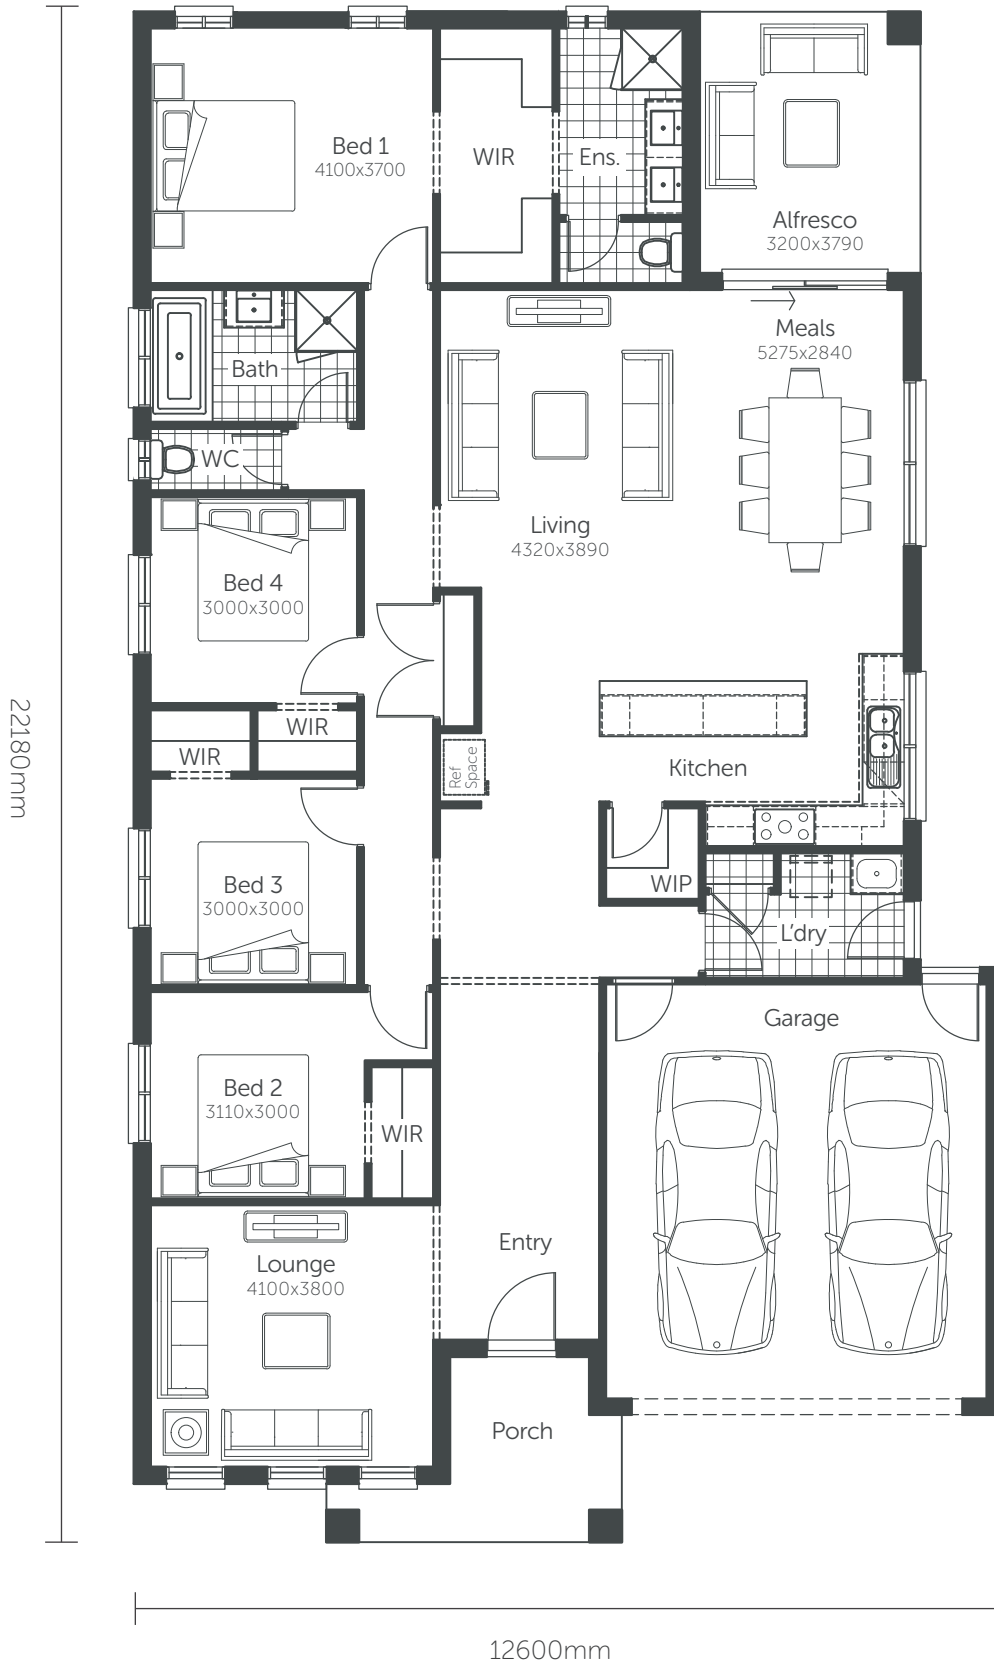

# Ivory 27

Min. Block Size 14.0 x 30m

## AREAS

House area	192.95m <sup>2</sup>
Garage	37.33m <sup>2</sup>
Porch	7.82m <sup>2</sup>
Alfresco	12.12m <sup>2</sup>

**TOTAL AREAS** 250.22m<sup>2</sup>

Classic facade shown