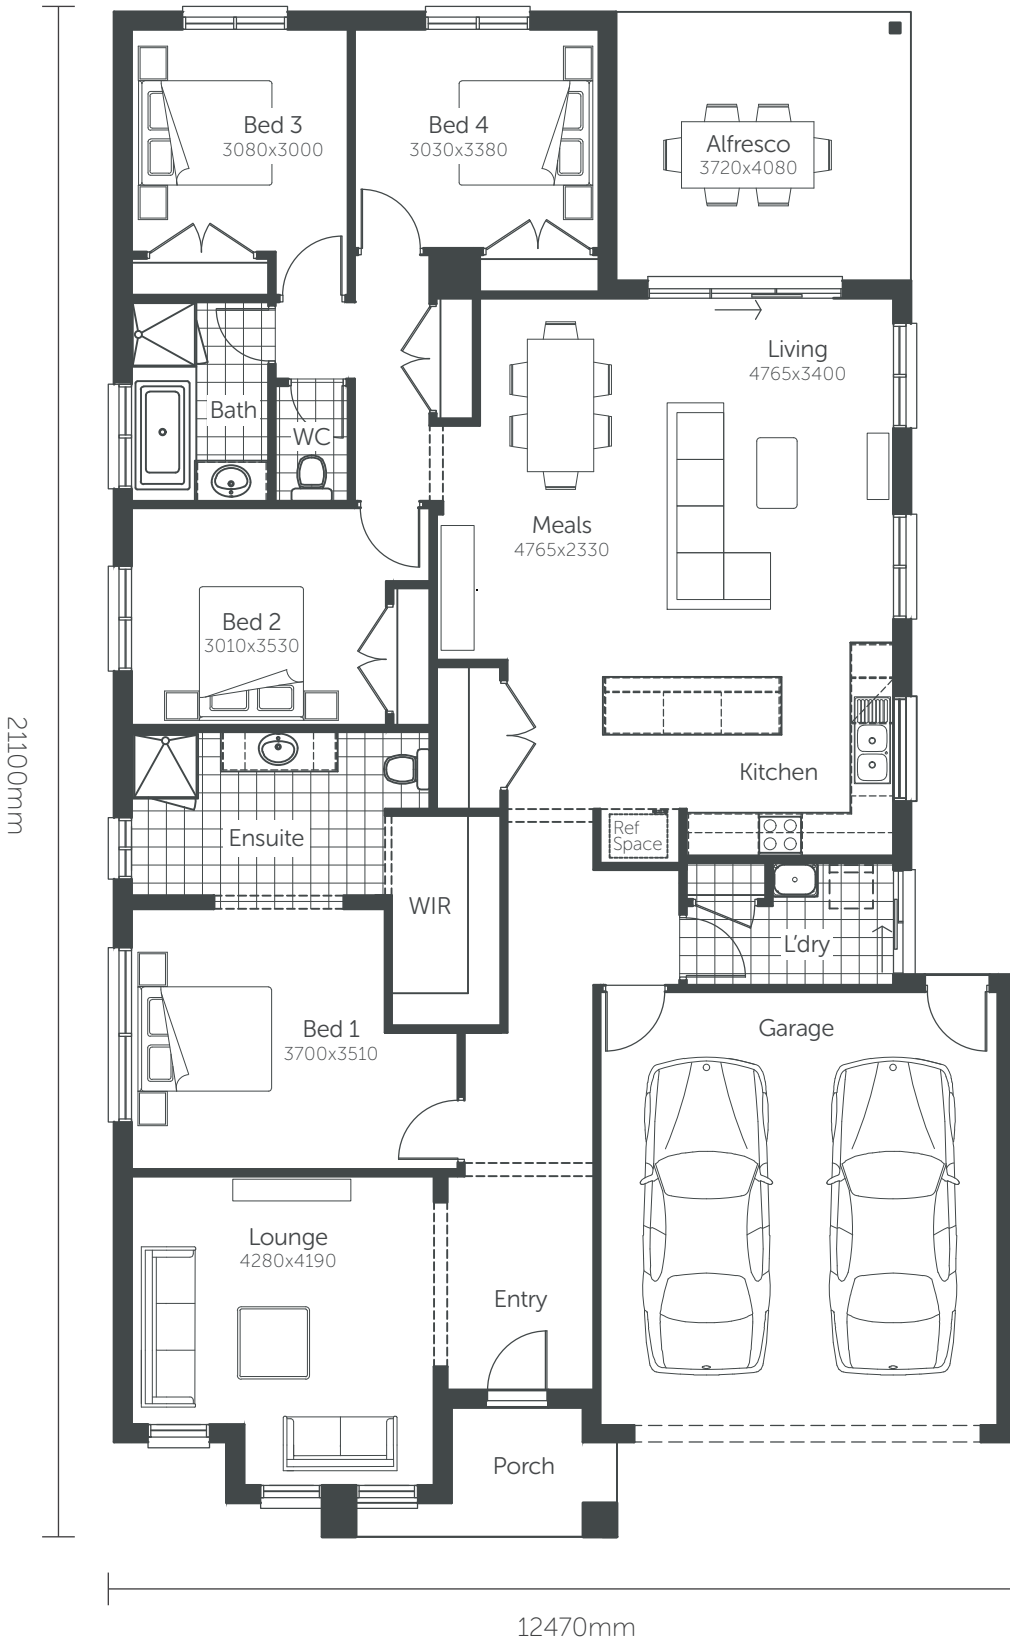

Essence Series

Kyanite 25

Min. Block Size 14.0 x 28m

AREAS	
House area	177.99m ²
Garage	37.13m ²
Porch	4.71m ²
Alfresco	15.18m ²
TOTAL AREAS	235.01m²

Classic facade shown

Essence Series

Kyanite 25

Min. Block Size 14.0 x 28m

AREAS	
House area	177.99m ²
Garage	37.13m ²
Porch	4.71m ²
Alfresco	15.18m ²
TOTAL AREAS	235.01m²

Classic facade shown

Essence Series

Kyanite 25

Min. Block Size 14.0 x 28m

AREAS	
House area	177.99m ²
Garage	37.13m ²
Porch	4.71m ²
Alfresco	15.18m ²
TOTAL AREAS	235.01m²

Classic facade shown

ENCLOSED WC OPTION