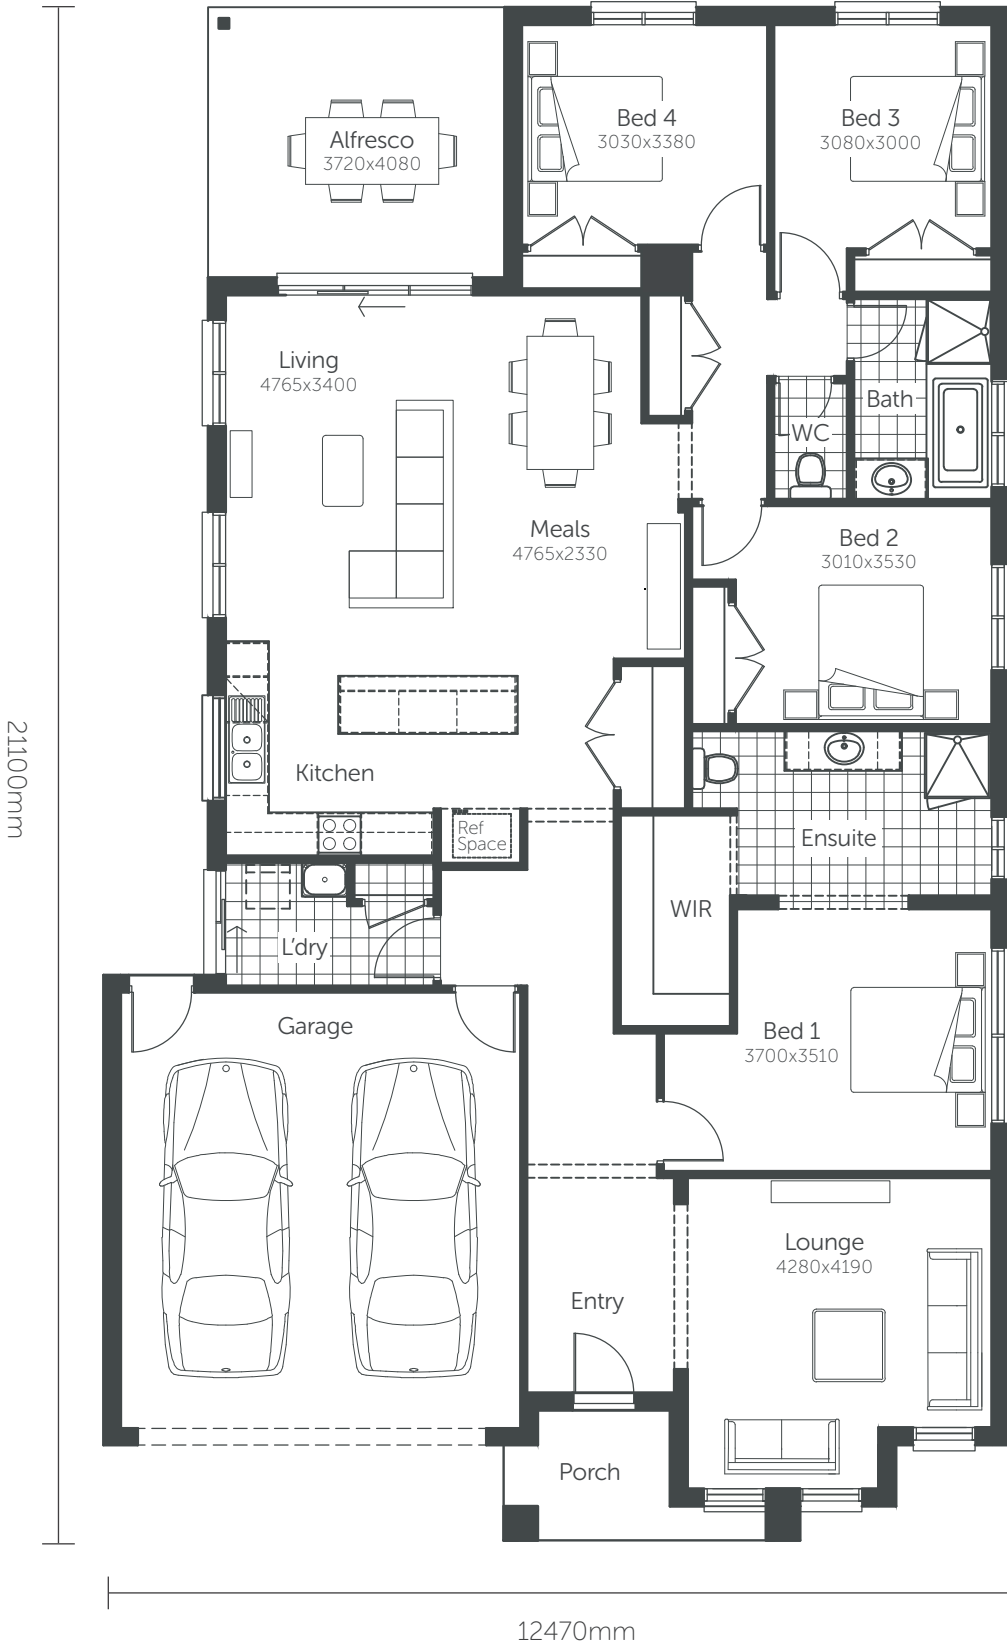

Essence Series

Kyanite 25

Min. Block Size 14.0 x 28m

AREAS	
House area	177.99m ²
Garage	37.13m ²
Porch	4.71m ²
Alfresco	15.18m ²
TOTAL AREAS	235.01m²

Classic facade shown

Essence Series

Kyanite 25

Min. Block Size 14.0 x 28m

AREAS	
House area	177.99m ²
Garage	37.13m ²
Porch	4.71m ²
Alfresco	15.18m ²
TOTAL AREAS	235.01m²

Classic facade shown

Essence Series

Kyanite 25

Min. Block Size 14.0 x 28m

AREAS	
House area	177.99m ²
Garage	37.13m ²
Porch	4.71m ²
Alfresco	15.18m ²
TOTAL AREAS	235.01m²

Classic facade shown

ENCLOSED WC OPTION