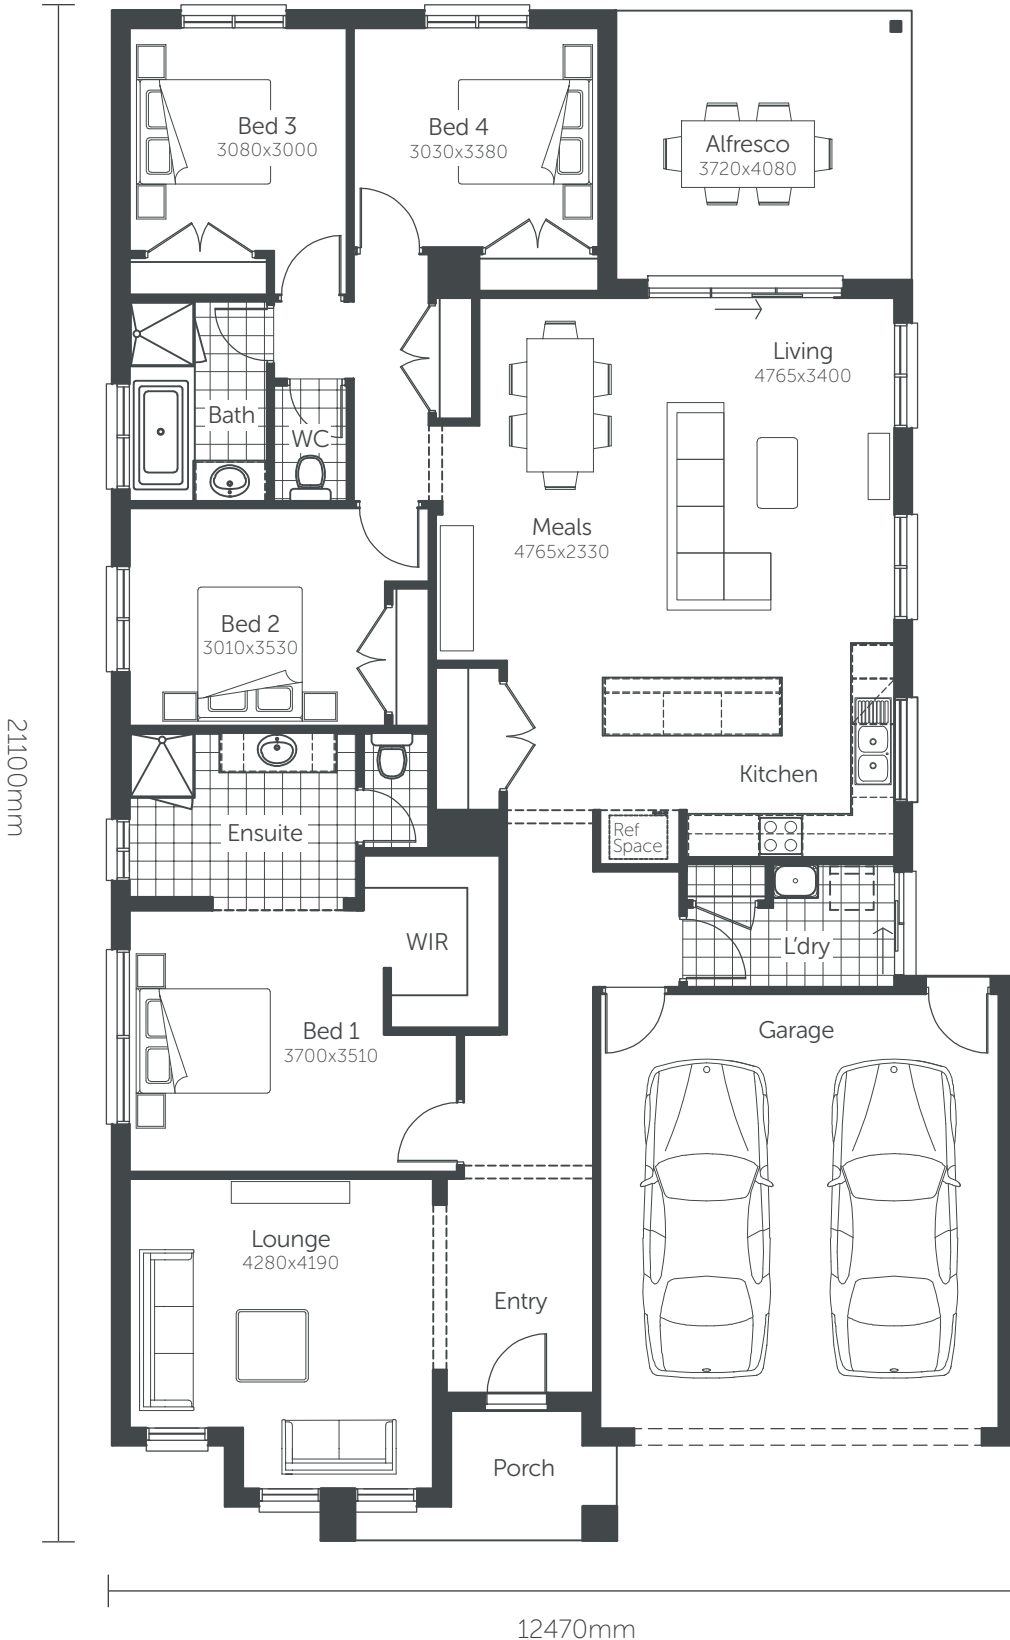

Essence Series

Kyanite 25

Min. Block Size 14.0 x 28m

AREAS	
House area	177.99m ²
Garage	37.13m ²
Porch	4.71m ²
Alfresco	15.18m ²
TOTAL AREAS	235.01m²

Classic facade shown

Essence Series

Kyanite 25

Min. Block Size 14.0 x 28m

AREAS	
House area	177.99m ²
Garage	37.13m ²
Porch	4.71m ²
Alfresco	15.18m ²
TOTAL AREAS	235.01m²

Classic facade shown

Essence Series

Kyanite 25

Min. Block Size 14.0 x 28m

AREAS	
House area	177.99m ²
Garage	37.13m ²
Porch	4.71m ²
Alfresco	15.18m ²
TOTAL AREAS	235.01m²

Classic facade shown

ENCLOSED WC OPTION