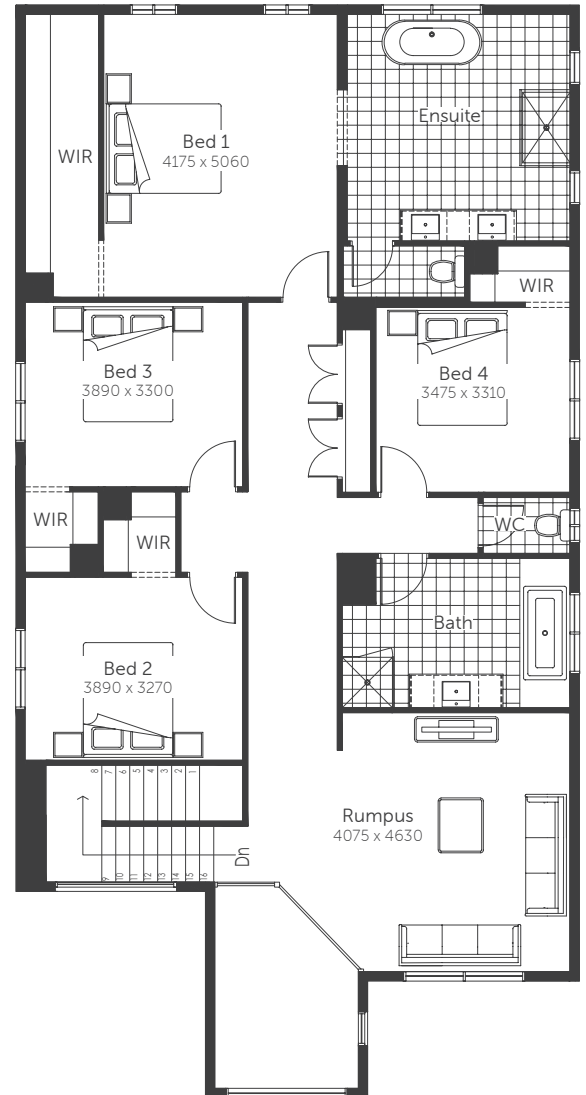

Premium Series

see this plan on display

Larimar 43

Min. Block Size 14.0 x 28m

AREAS

House area	341.93m ²	Alfresco	11.87m ²
Garage	37.30m ²	TOTAL AREAS	396.33m²
Porch	5.23m ²		

Classic facade shown

Premium Series

see this plan on display

Larimar 43

Min. Block Size 14.0 x 28m

AREAS

House area	341.93m ²	Alfresco	11.87m ²
Garage	37.30m ²	TOTAL AREAS	396.33m²
Porch	5.23m ²		

Classic facade shown

Premium Series

Larimar 43

Min. Block Size 14.0 x 28m

AREAS

House area	341.93m ²
Garage	37.30m ²
Porch	5.23m ²

Alfresco 11.87m²

TOTAL AREAS 396.33m²

BED 5 OPTION

Classic facade shown

Premium Series

Larimar 43

Min. Block Size 14.0 x 28m

AREAS

House area	341.93m ²
Garage	37.30m ²
Porch	5.23m ²

Alfresco 11.87m²

TOTAL AREAS 396.33m²

THEATRE OPTION

Classic facade shown