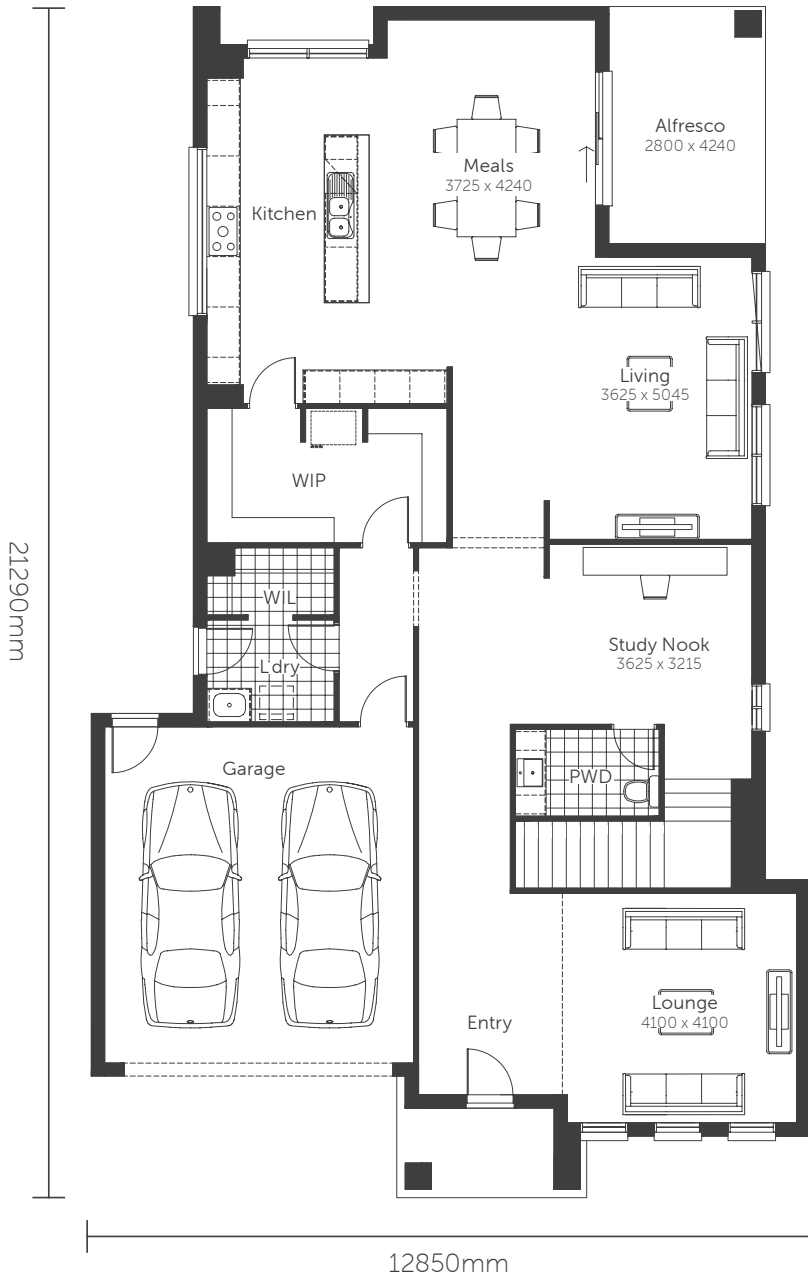

Premium Series

see this plan on display

Larimar 43

Min. Block Size 14.0 x 28m

AREAS

House area	341.93m ²	Alfresco	11.87m ²
Garage	37.30m ²	TOTAL AREAS	396.33m²
Porch	5.23m ²		

Classic facade shown

Premium Series

see this plan on display

Larimar 43

Min. Block Size 14.0 x 28m

AREAS

House area	341.93m ²	Alfresco	11.87m ²
Garage	37.30m ²	TOTAL AREAS	396.33m²
Porch	5.23m ²		

Classic facade shown

Premium Series

Larimar 43

Min. Block Size 14.0 x 28m

AREAS

House area	341.93m ²
Garage	37.30m ²
Porch	5.23m ²

Alfresco 11.87m²

TOTAL AREAS 396.33m²

BED 5 OPTION

Classic facade shown

Premium Series

Larimar 43

Min. Block Size 14.0 x 28m

AREAS

House area	341.93m ²
Garage	37.30m ²
Porch	5.23m ²

Alfresco 11.87m²

TOTAL AREAS 396.33m²

THEATRE OPTION

Classic facade shown