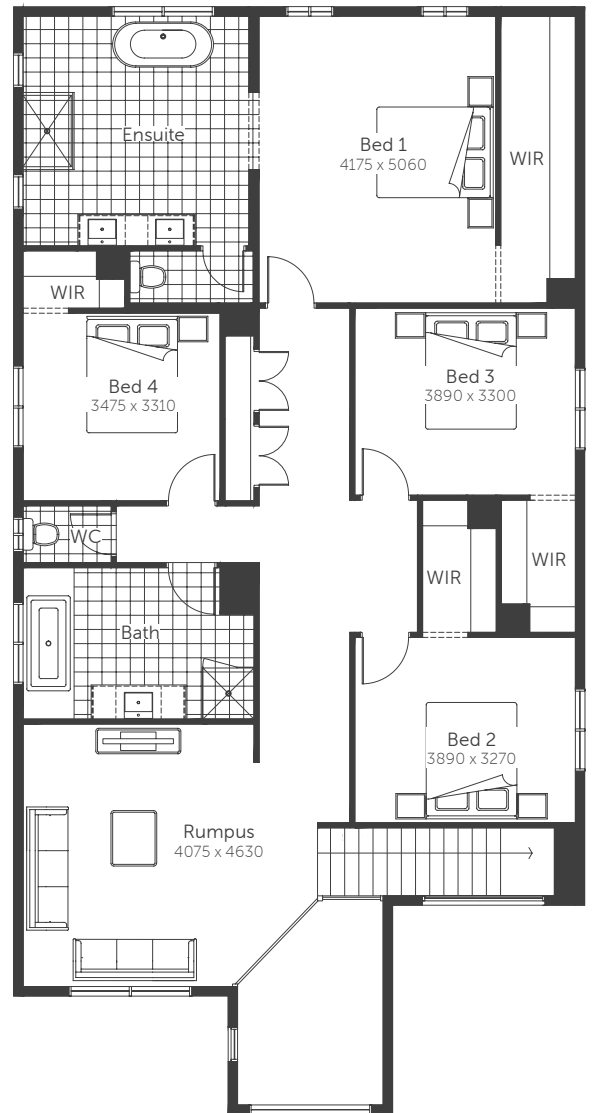

Premium Series

see this plan on display

Larimar 43

Min. Block Size 14.0 x 28m

AREAS

House area	341.93m ²	Alfresco	11.87m ²
Garage	37.30m ²	TOTAL AREAS	396.33m²
Porch	5.23m ²		

Classic facade shown

Premium Series

see this plan on display

Larimar 43

Min. Block Size 14.0 x 28m

AREAS

House area	341.93m ²	Alfresco	11.87m ²
Garage	37.30m ²	TOTAL AREAS	396.33m²
Porch	5.23m ²		

Classic facade shown

Premium Series

Larimar 43

Min. Block Size 14.0 x 28m

AREAS

House area	341.93m ²
Garage	37.30m ²
Porch	5.23m ²

Alfresco 11.87m²

TOTAL AREAS 396.33m²

BED 5 OPTION

Classic facade shown

Premium Series

Larimar 43

Min. Block Size 14.0 x 28m

AREAS

House area	341.93m ²
Garage	37.30m ²
Porch	5.23m ²

Alfresco 11.87m²

TOTAL AREAS 396.33m²

THEATRE OPTION

Classic facade shown