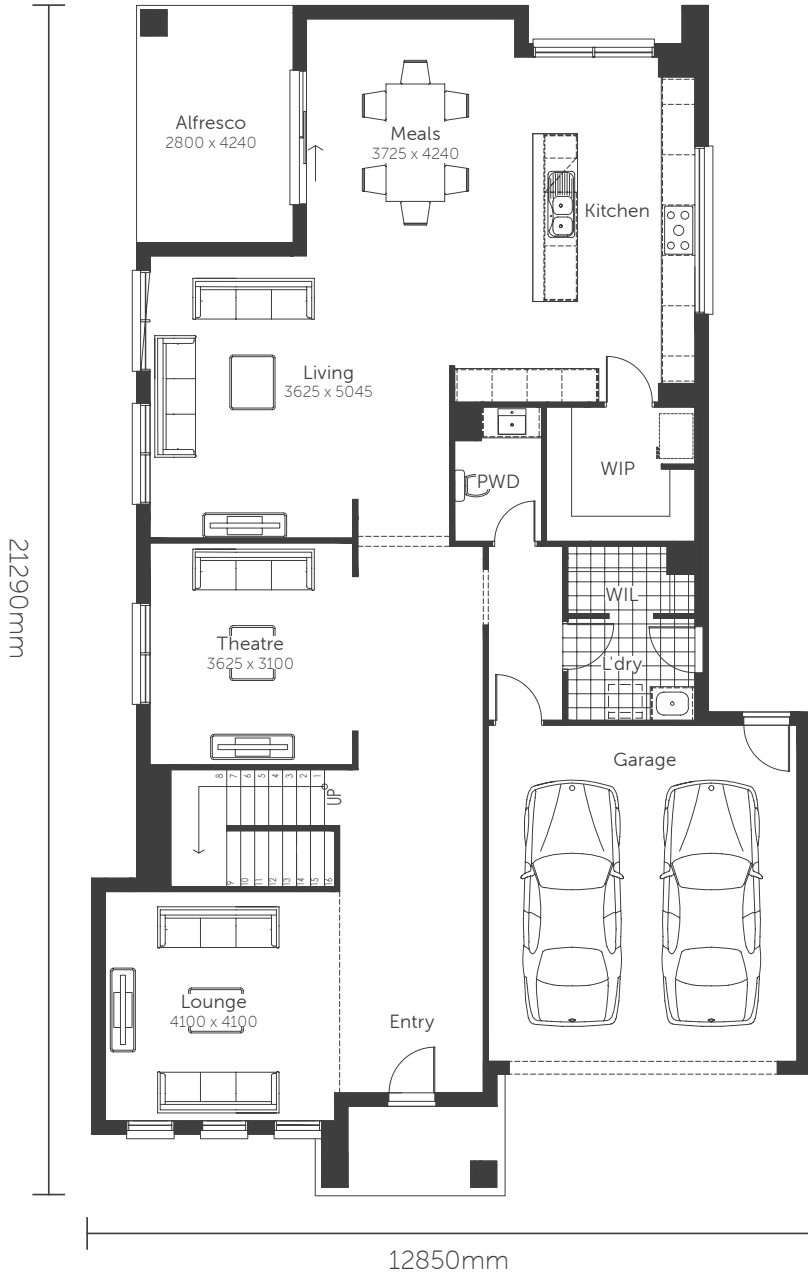

Premium Series

see this plan on display

Larimar 43

Min. Block Size 14.0 x 28m

AREAS

House area	341.93m ²	Alfresco	11.87m ²
Garage	37.30m ²	TOTAL AREAS	396.33m²
Porch	5.23m ²		

Classic facade shown

Premium Series

see this plan on display

Larimar 43

Min. Block Size 14.0 x 28m

AREAS

House area	341.93m ²	Alfresco	11.87m ²
Garage	37.30m ²	TOTAL AREAS	396.33m²
Porch	5.23m ²		

Classic facade shown

Premium Series

Larimar 43

Min. Block Size 14.0 x 28m

AREAS

House area	341.93m ²
Garage	37.30m ²
Porch	5.23m ²

Alfresco 11.87m²

TOTAL AREAS 396.33m²

BED 5 OPTION

Classic facade shown

Premium Series

Larimar 43

Min. Block Size 14.0 x 28m

AREAS

House area	341.93m ²
Garage	37.30m ²
Porch	5.23m ²

Alfresco 11.87m²

TOTAL AREAS 396.33m²

THEATRE OPTION

Classic facade shown