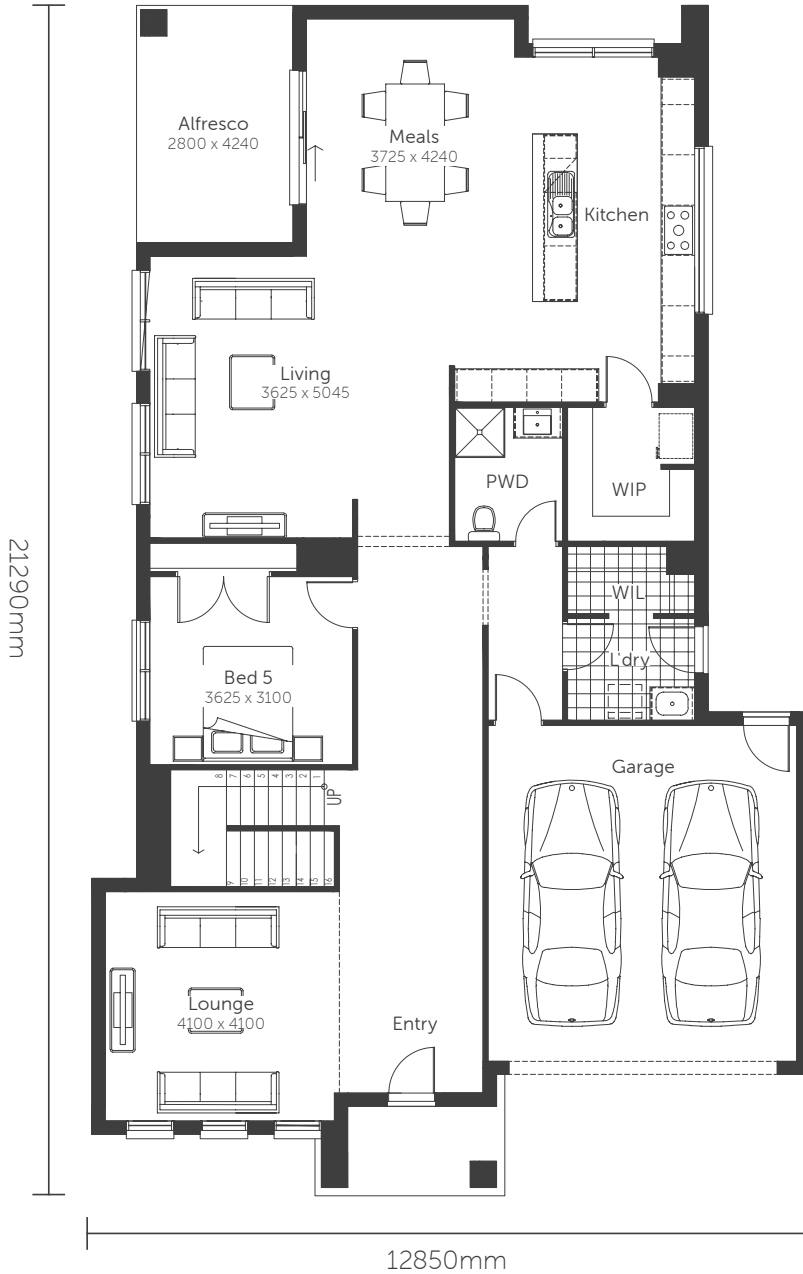

Premium Series

see this plan on display

Larimar 43

Min. Block Size 14.0 x 28m

AREAS

House area	341.93m ²	Alfresco	11.87m ²
Garage	37.30m ²	TOTAL AREAS	396.33m²
Porch	5.23m ²		

Classic facade shown

Premium Series

see this plan on display

Larimar 43

Min. Block Size 14.0 x 28m

AREAS

House area	341.93m ²	Alfresco	11.87m ²
Garage	37.30m ²	TOTAL AREAS	396.33m²
Porch	5.23m ²		

Classic facade shown

Premium Series

Larimar 43

Min. Block Size 14.0 x 28m

AREAS

House area	341.93m ²
Garage	37.30m ²
Porch	5.23m ²

Alfresco 11.87m²

TOTAL AREAS 396.33m²

BED 5 OPTION

Classic facade shown

Premium Series

Larimar 43

Min. Block Size 14.0 x 28m

AREAS

House area	341.93m ²
Garage	37.30m ²
Porch	5.23m ²

Alfresco 11.87m²

TOTAL AREAS 396.33m²

THEATRE OPTION

Classic facade shown