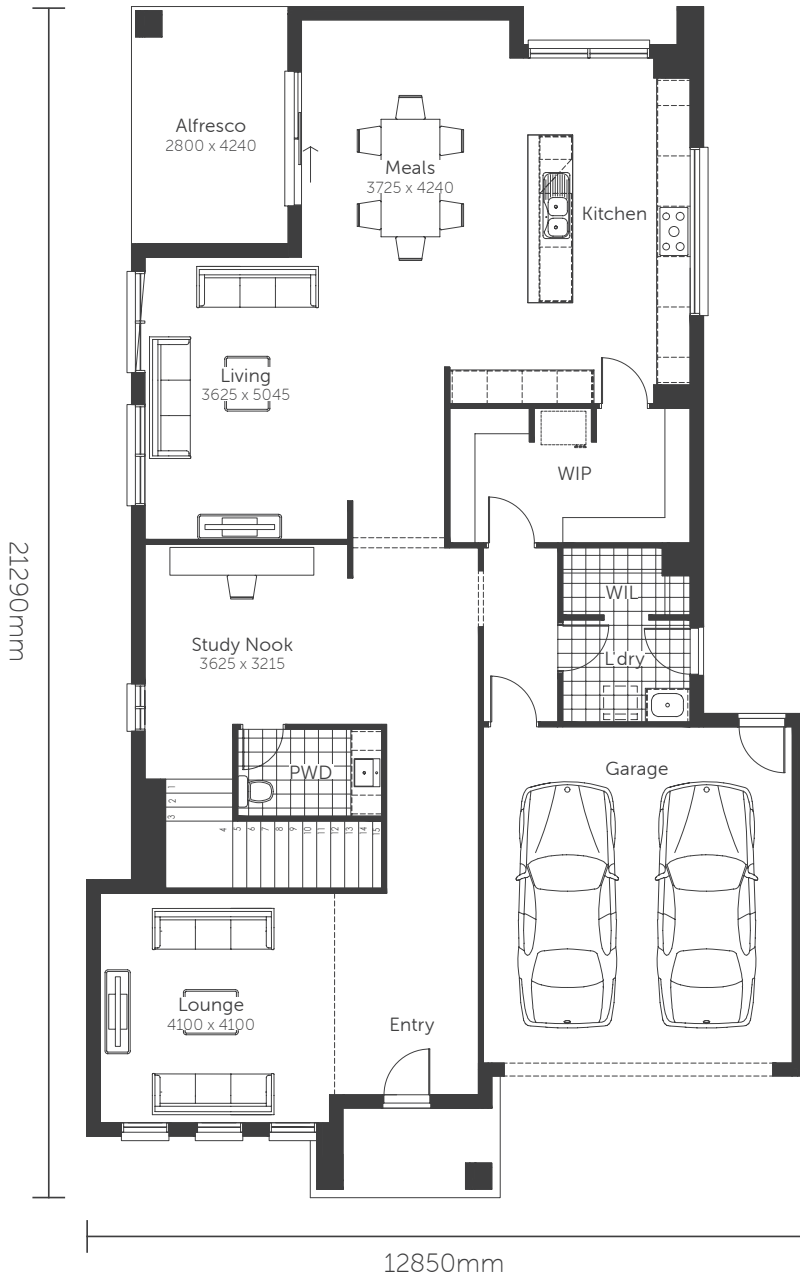

Premium Series

see this plan on display

Larimar 43

Min. Block Size 14.0 x 28m

AREAS

House area	341.93m ²	Alfresco	11.87m ²
Garage	37.30m ²	TOTAL AREAS	396.33m²
Porch	5.23m ²		

Classic facade shown

Premium Series

see this plan on display

Larimar 43

Min. Block Size 14.0 x 28m

AREAS

House area	341.93m ²	Alfresco	11.87m ²
Garage	37.30m ²	TOTAL AREAS	396.33m²
Porch	5.23m ²		

Classic facade shown

Premium Series

Larimar 43

Min. Block Size 14.0 x 28m

AREAS

House area	341.93m ²
Garage	37.30m ²
Porch	5.23m ²

Alfresco 11.87m²

TOTAL AREAS 396.33m²

BED 5 OPTION

Classic facade shown

Premium Series

Larimar 43

Min. Block Size 14.0 x 28m

AREAS

House area	341.93m ²
Garage	37.30m ²
Porch	5.23m ²

Alfresco 11.87m²

TOTAL AREAS 396.33m²

THEATRE OPTION

Classic facade shown