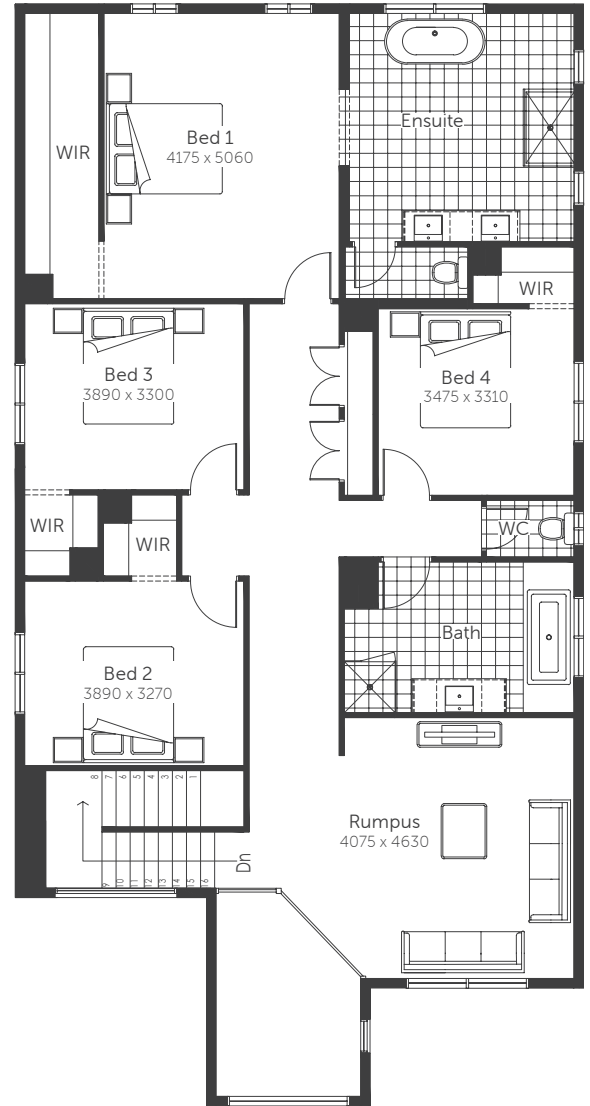

Premium Series

see this plan on display

Larimar 43

Min. Block Size 14.0 x 28m

AREAS

House area	341.93m ²	Alfresco	11.87m ²
Garage	37.30m ²	TOTAL AREAS	396.33m²
Porch	5.23m ²		

Classic facade shown

Premium Series

see this plan on display

Larimar 43

Min. Block Size 14.0 x 28m

AREAS

House area	341.93m ²	Alfresco	11.87m ²
Garage	37.30m ²	TOTAL AREAS	396.33m²
Porch	5.23m ²		

Classic facade shown

Premium Series

Larimar 43

Min. Block Size 14.0 x 28m

AREAS

House area	341.93m ²
Garage	37.30m ²
Porch	5.23m ²

Alfresco 11.87m²

TOTAL AREAS 396.33m²

BED 5 OPTION

Classic facade shown

Premium Series

Larimar 43

Min. Block Size 14.0 x 28m

AREAS

House area	341.93m ²
Garage	37.30m ²
Porch	5.23m ²

Alfresco 11.87m²

TOTAL AREAS 396.33m²

THEATRE OPTION

Classic facade shown