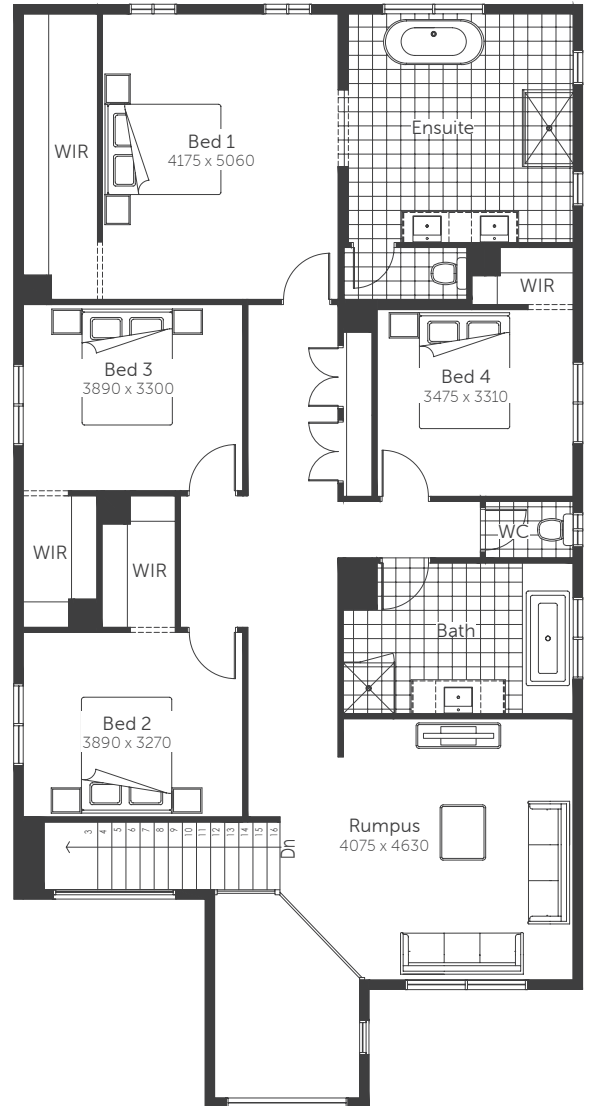

Premium Series

see this plan on display

Larimar 43

Min. Block Size 14.0 x 28m

AREAS

House area	341.93m ²	Alfresco	11.87m ²
Garage	37.30m ²	TOTAL AREAS	396.33m²
Porch	5.23m ²		

Classic facade shown

Premium Series

see this plan on display

Larimar 43

Min. Block Size 14.0 x 28m

AREAS

House area	341.93m ²	Alfresco	11.87m ²
Garage	37.30m ²	TOTAL AREAS	396.33m²
Porch	5.23m ²		

Classic facade shown

Premium Series

Larimar 43

Min. Block Size 14.0 x 28m

AREAS

House area	341.93m ²
Garage	37.30m ²
Porch	5.23m ²

Alfresco 11.87m²

TOTAL AREAS 396.33m²

BED 5 OPTION

Classic facade shown

Premium Series

Larimar 43

Min. Block Size 14.0 x 28m

AREAS

House area	341.93m ²
Garage	37.30m ²
Porch	5.23m ²

Alfresco 11.87m²

TOTAL AREAS 396.33m²

THEATRE OPTION

Classic facade shown