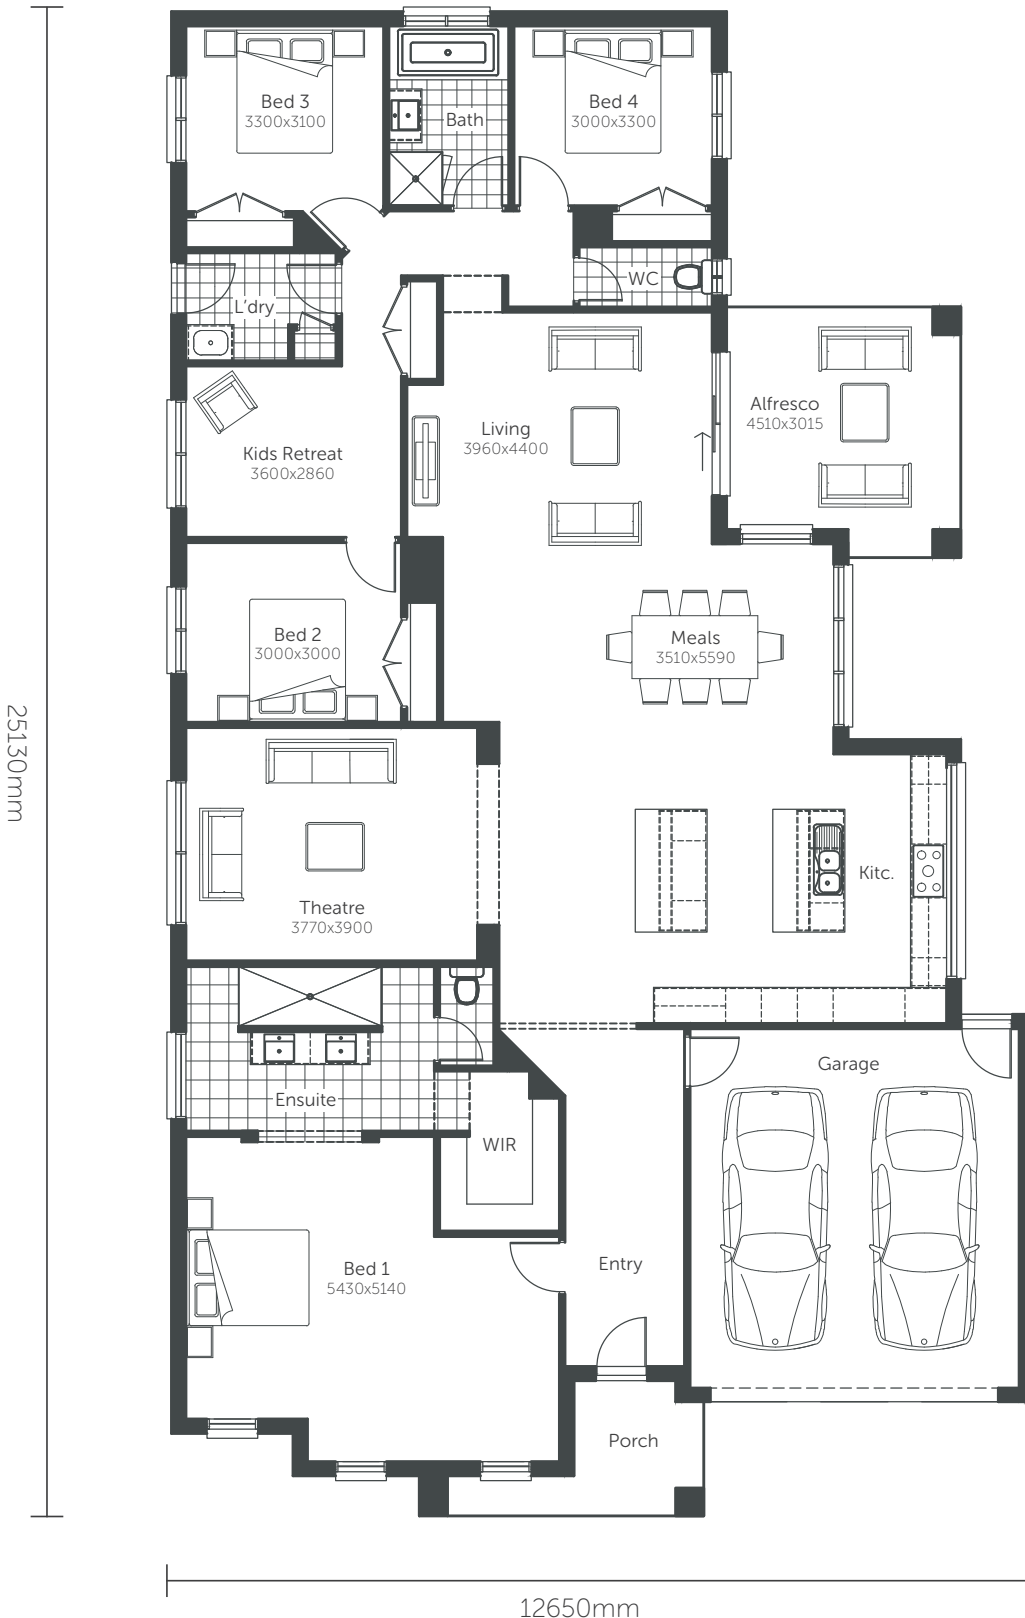

# Melanite 29

Min. Block Size 14.0 x 32m

AREAS	
House area	213.74m <sup>2</sup>
Garage	37.03m <sup>2</sup>
Porch	4.85m <sup>2</sup>
Alfresco	12.78m <sup>2</sup>
<b>TOTAL AREAS</b>	<b>268.40m<sup>2</sup></b>

Classic facade shown

# Melanite 32

Min. Block Size 16.0 x 32m

AREAS	
House area	243.70m <sup>2</sup>
Garage	36.14m <sup>2</sup>
Porch	6.47m <sup>2</sup>
Alfresco	15.44m <sup>2</sup>
<b>TOTAL AREAS</b>	<b>301.74m<sup>2</sup></b>