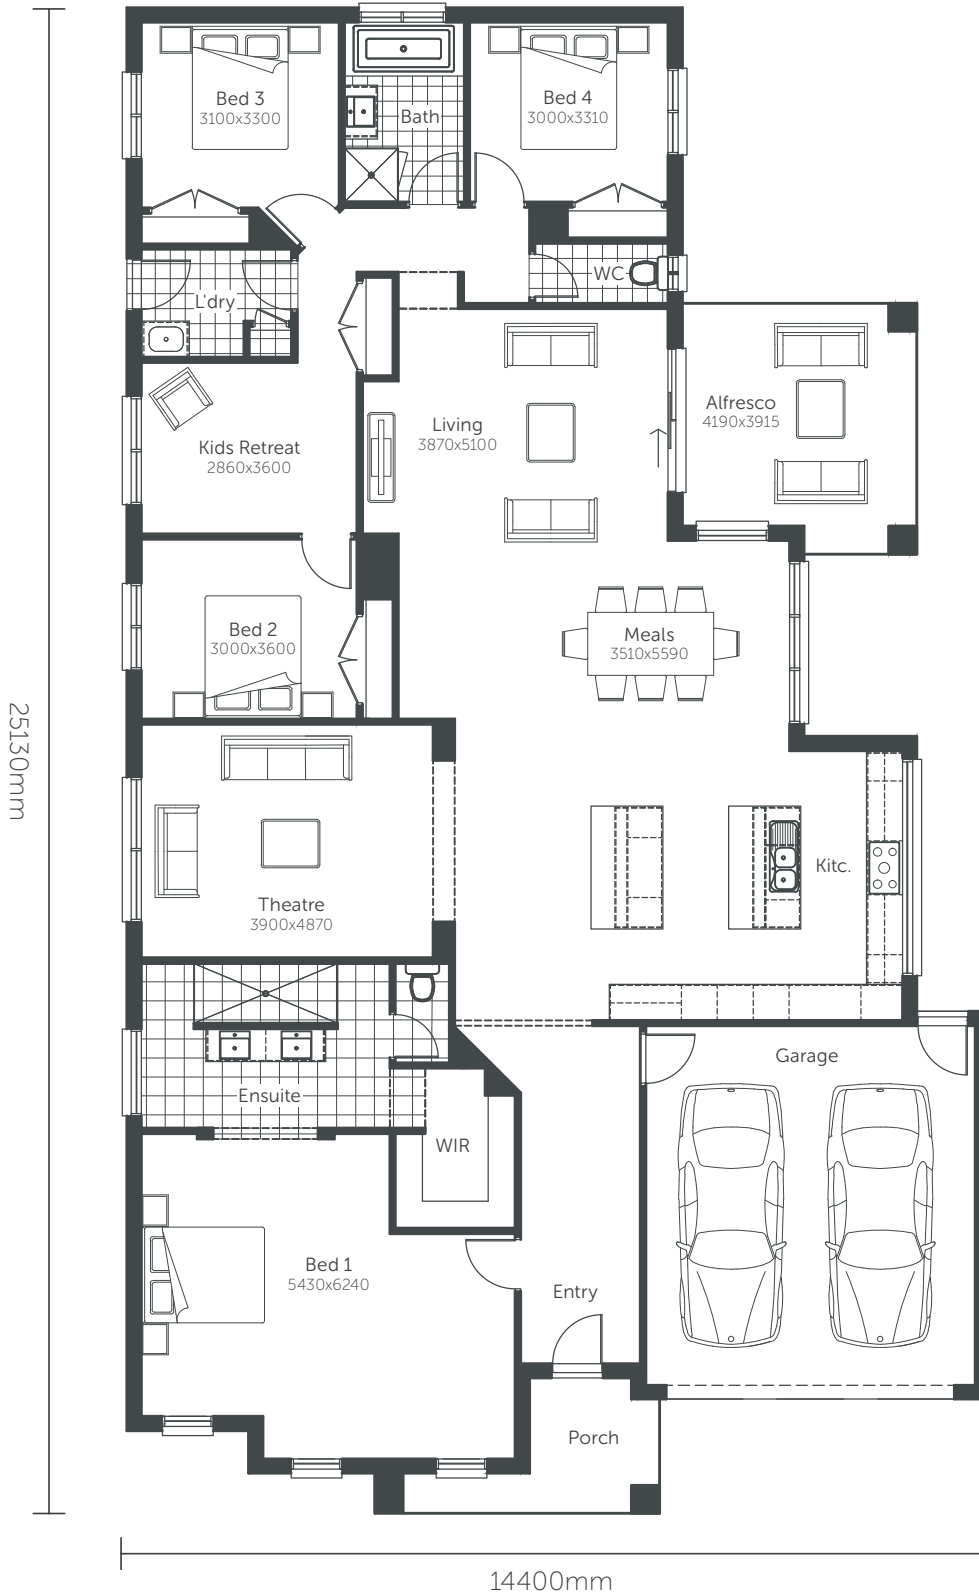

# Melanite 29

Min. Block Size 14.0 x 32m

AREAS	
House area	213.74m <sup>2</sup>
Garage	37.03m <sup>2</sup>
Porch	4.85m <sup>2</sup>
Alfresco	12.78m <sup>2</sup>
<b>TOTAL AREAS</b>	<b>268.40m<sup>2</sup></b>

Classic facade shown

# Melanite 32

Min. Block Size 16.0 x 32m

AREAS	
House area	243.70m <sup>2</sup>
Garage	36.14m <sup>2</sup>
Porch	6.47m <sup>2</sup>
Alfresco	15.44m <sup>2</sup>
<b>TOTAL AREAS</b>	<b>301.74m<sup>2</sup></b>