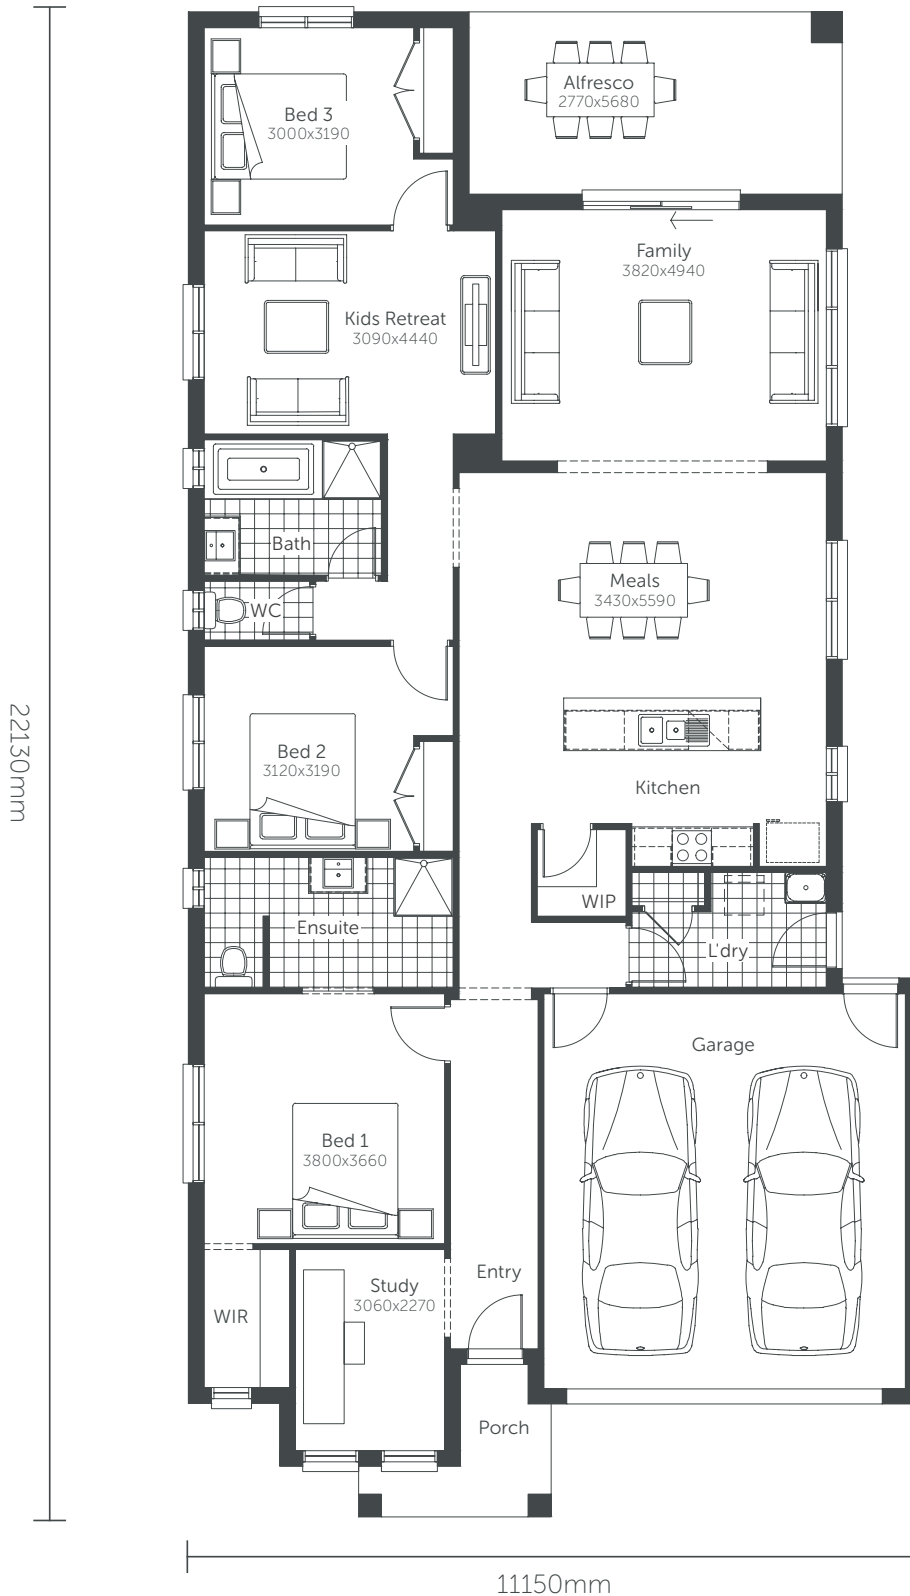

# Onyx 24

Min. Block Size 12.5 x 30m

AREAS	
House area	167.59m <sup>2</sup>
Garage	37.16m <sup>2</sup>
Porch	4.00m <sup>2</sup>
Alfresco	15.73m <sup>2</sup>
<b>TOTAL AREAS</b>	<b>224.48m<sup>2</sup></b>

Classic facade shown

# Onyx 26

Min. Block Size 12.5 x 32m