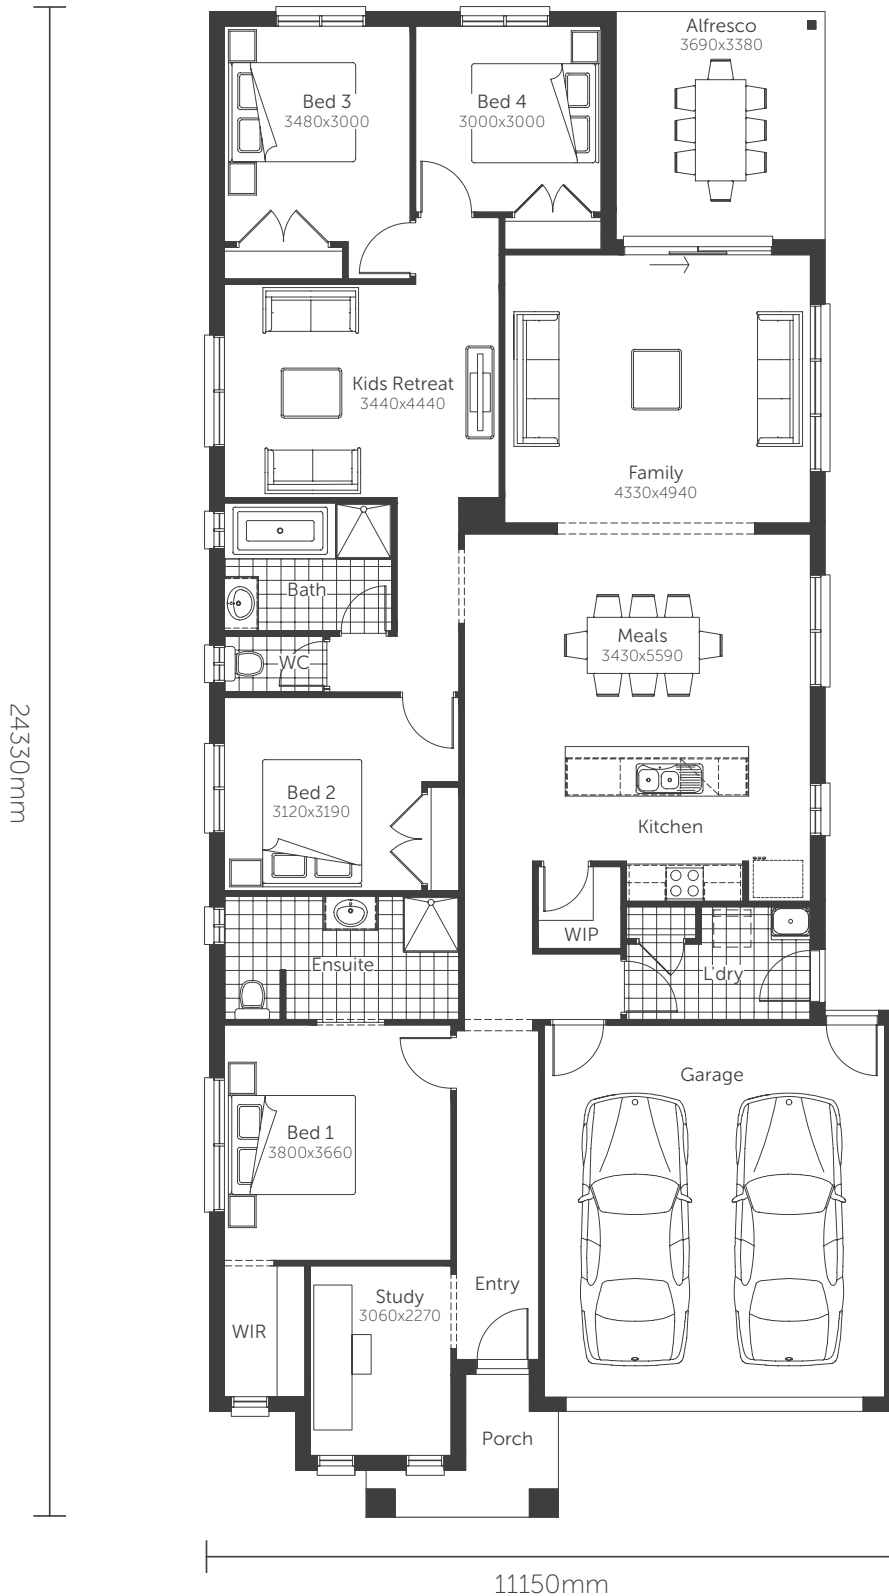

# Onyx 24

Min. Block Size 12.5 x 30m

AREAS	
House area	167.59m <sup>2</sup>
Garage	37.16m <sup>2</sup>
Porch	4.00m <sup>2</sup>
Alfresco	15.73m <sup>2</sup>
<b>TOTAL AREAS</b>	<b>224.48m<sup>2</sup></b>

Classic facade shown

# Onyx 26

Min. Block Size 12.5 x 32m

## AREAS

House area	185.08m <sup>2</sup>
Garage	37.17m <sup>2</sup>
Porch	4.44m <sup>2</sup>
Alfresco	12.47m <sup>2</sup>

**TOTAL AREAS** 239.16m<sup>2</sup>

Classic facade shown