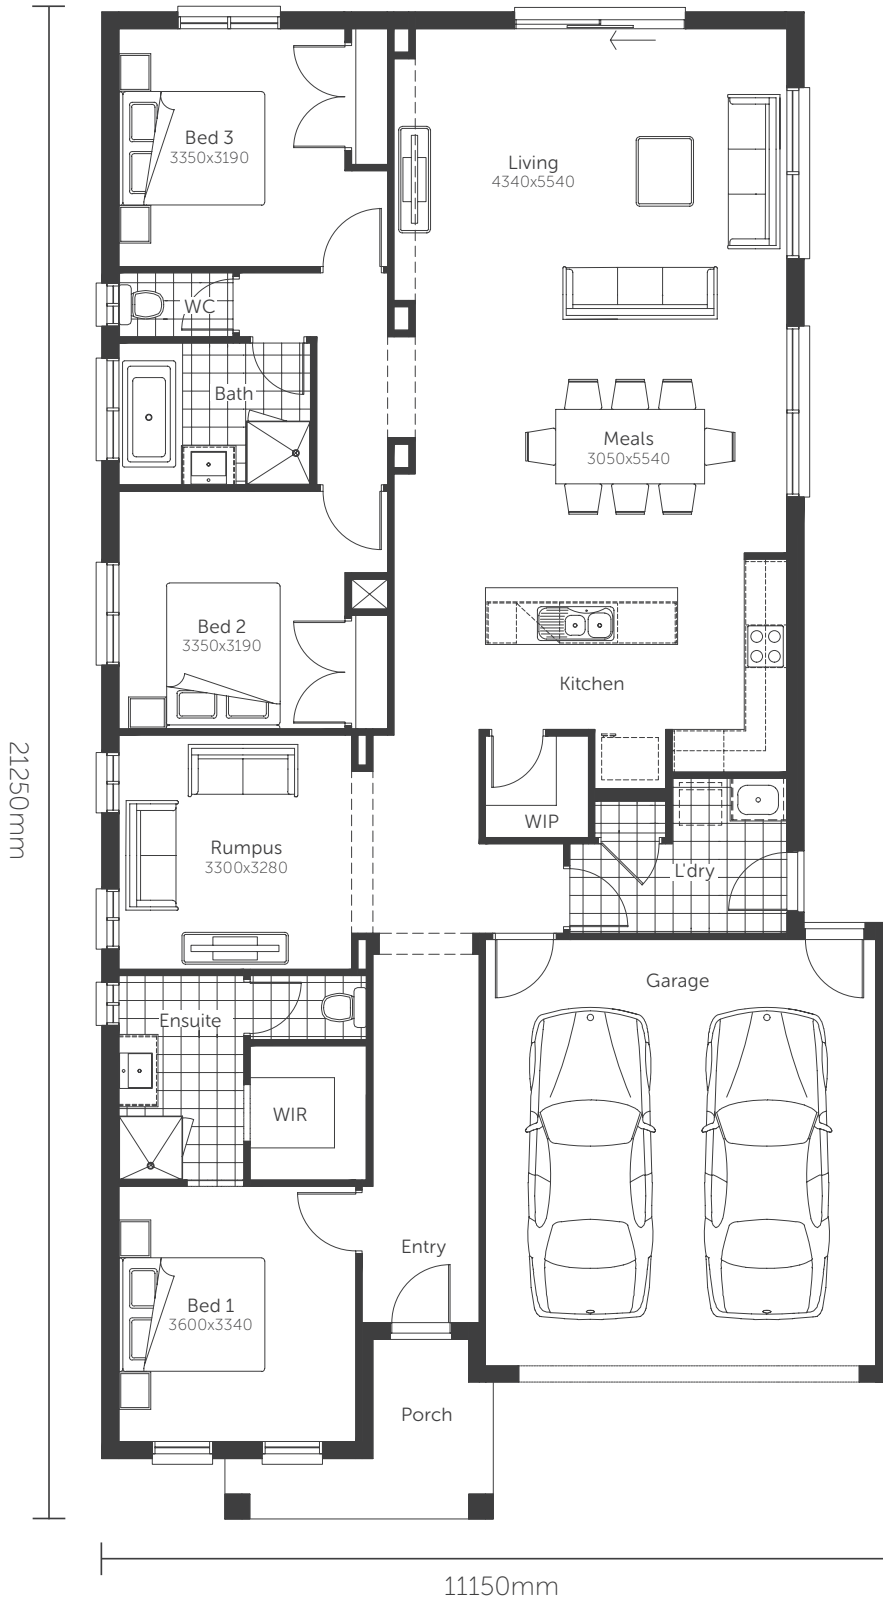

Essence Series

Opal 22

Min. Block Size 12.5 x 28m

AREAS	
House area	165.50m ²
Garage	37.18m ²
Porch	5.86m ²
TOTAL AREAS	208.54m²

Classic facade shown

Essence Series

Opal 22

Min. Block Size 12.5 x 28m

AREAS

House area	165.50m ²
Garage	37.18m ²
Porch	5.90m ²
TOTAL AREAS	208.58m²

Classic facade shown

BED 1 FLIP OPTION