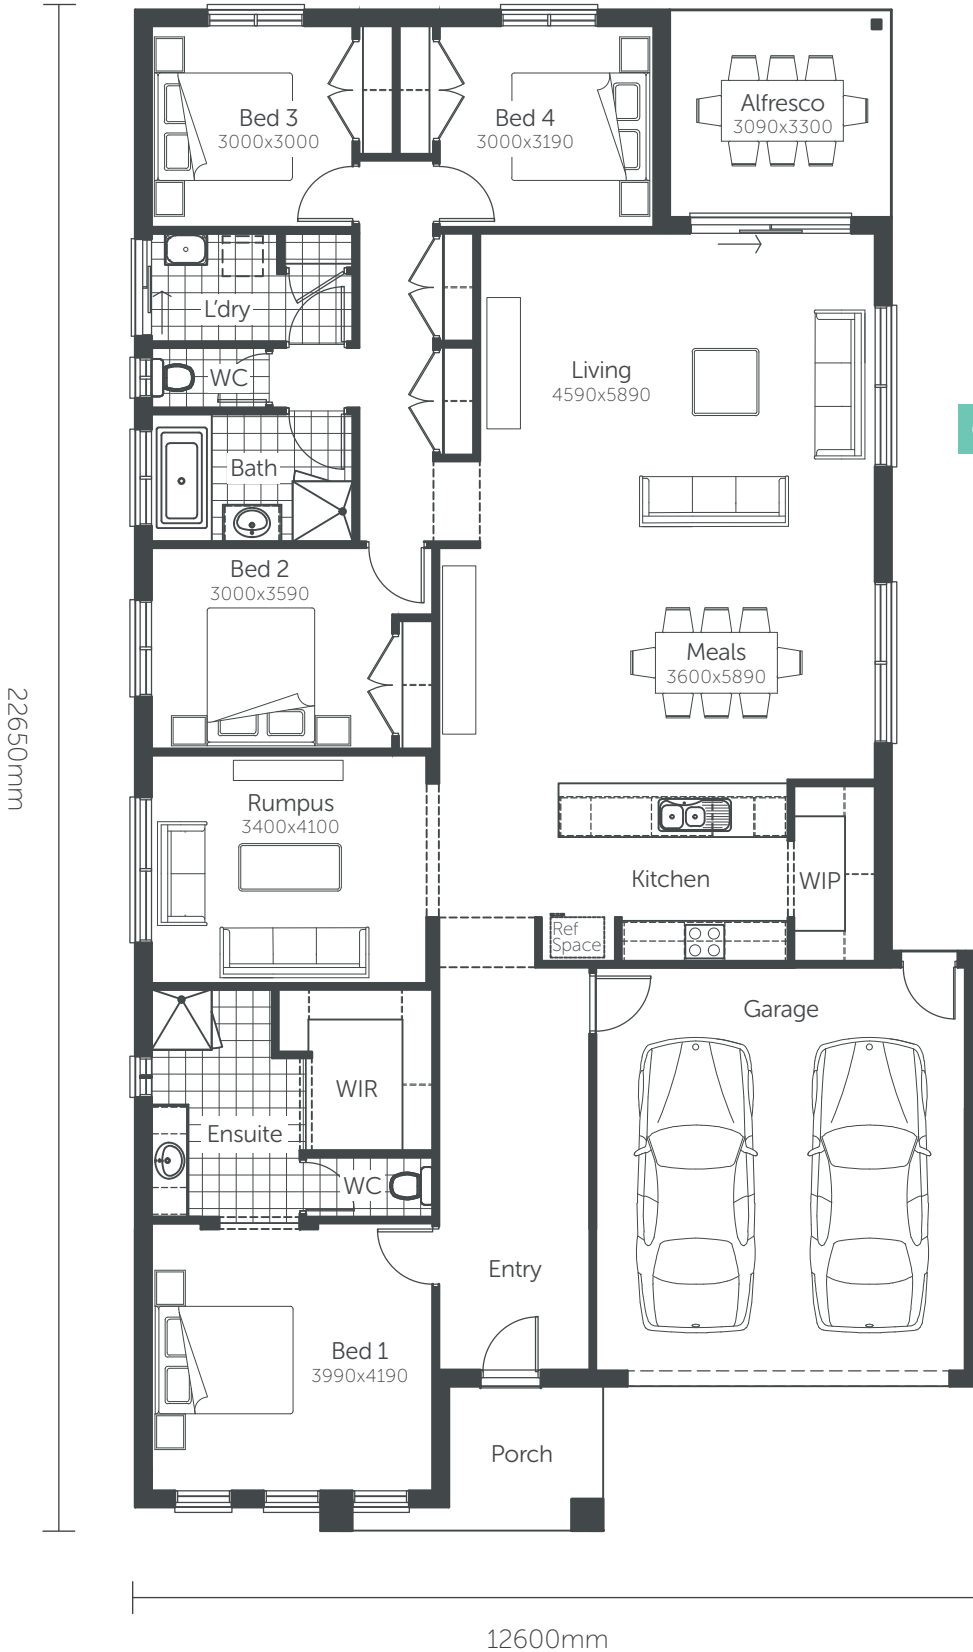

Essence Series

Orion 27

Min. Block Size 14.0 x 32m

AREAS

House area	201.58m²
Garage	36.14m²
Porch	5.60m²
Alfresco	9.85m²
TOTAL AREAS	253.17m²

Classic facade shown

GARAGE REAR ACCESS OPTION