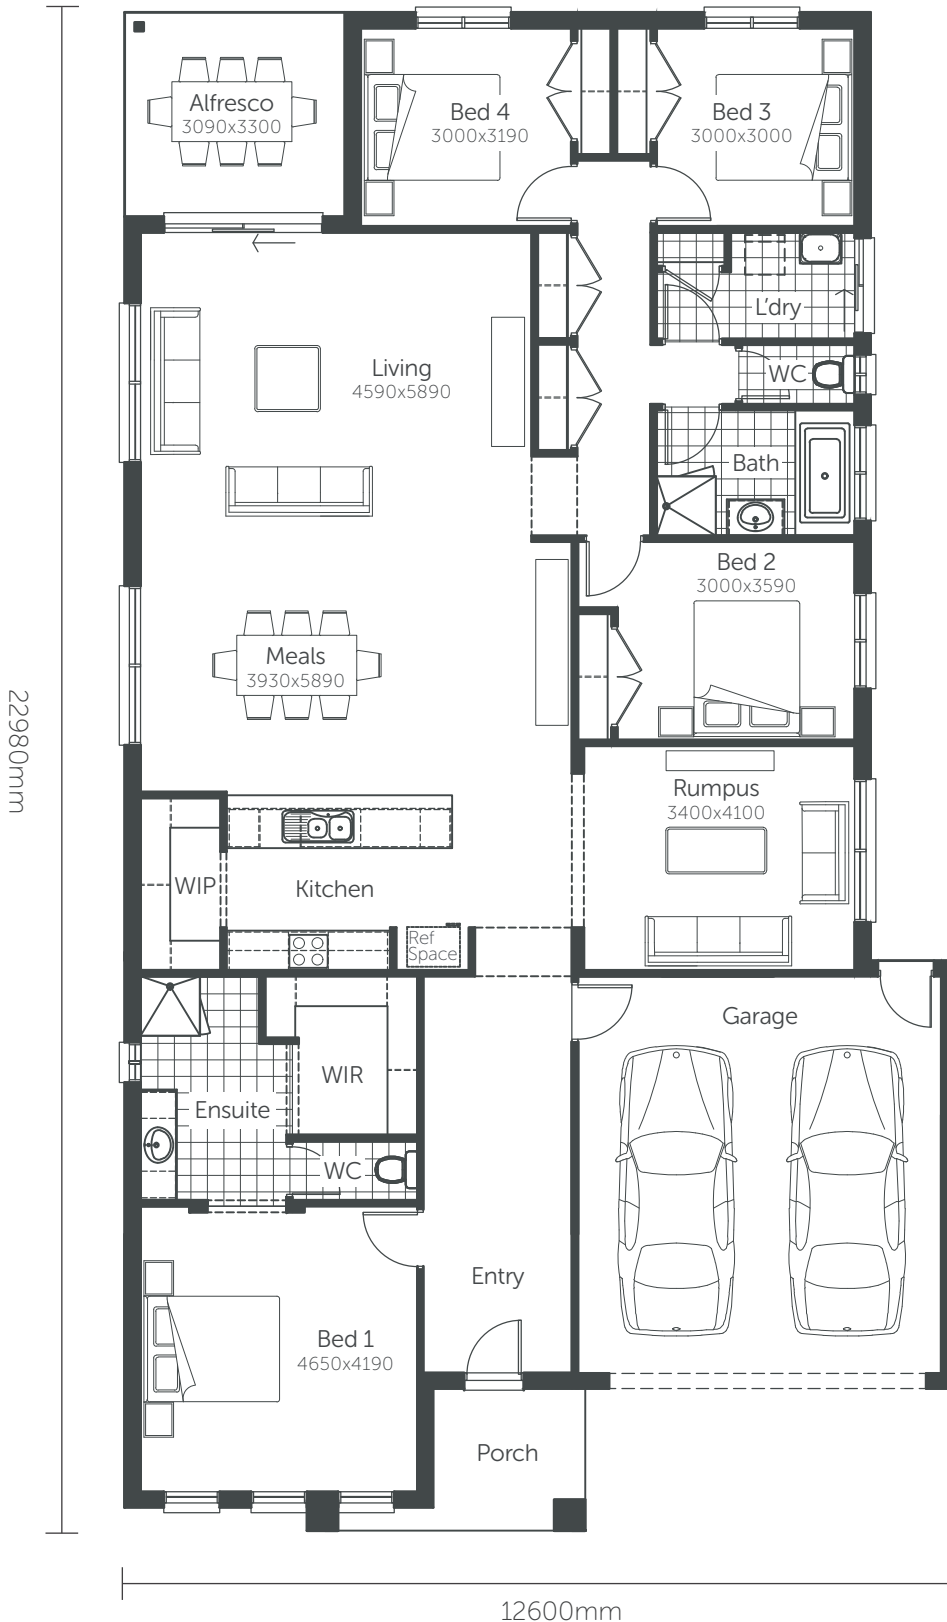

Essence Series

Orion 27

Min. Block Size 14.0 x 32m

AREAS	
House area	205.64m²
Garage	36.14m²
Porch	5.60m²
Alfresco	10.29m²
TOTAL AREAS	257.67m²

Classic facade shown

REAR FLIP OPTION