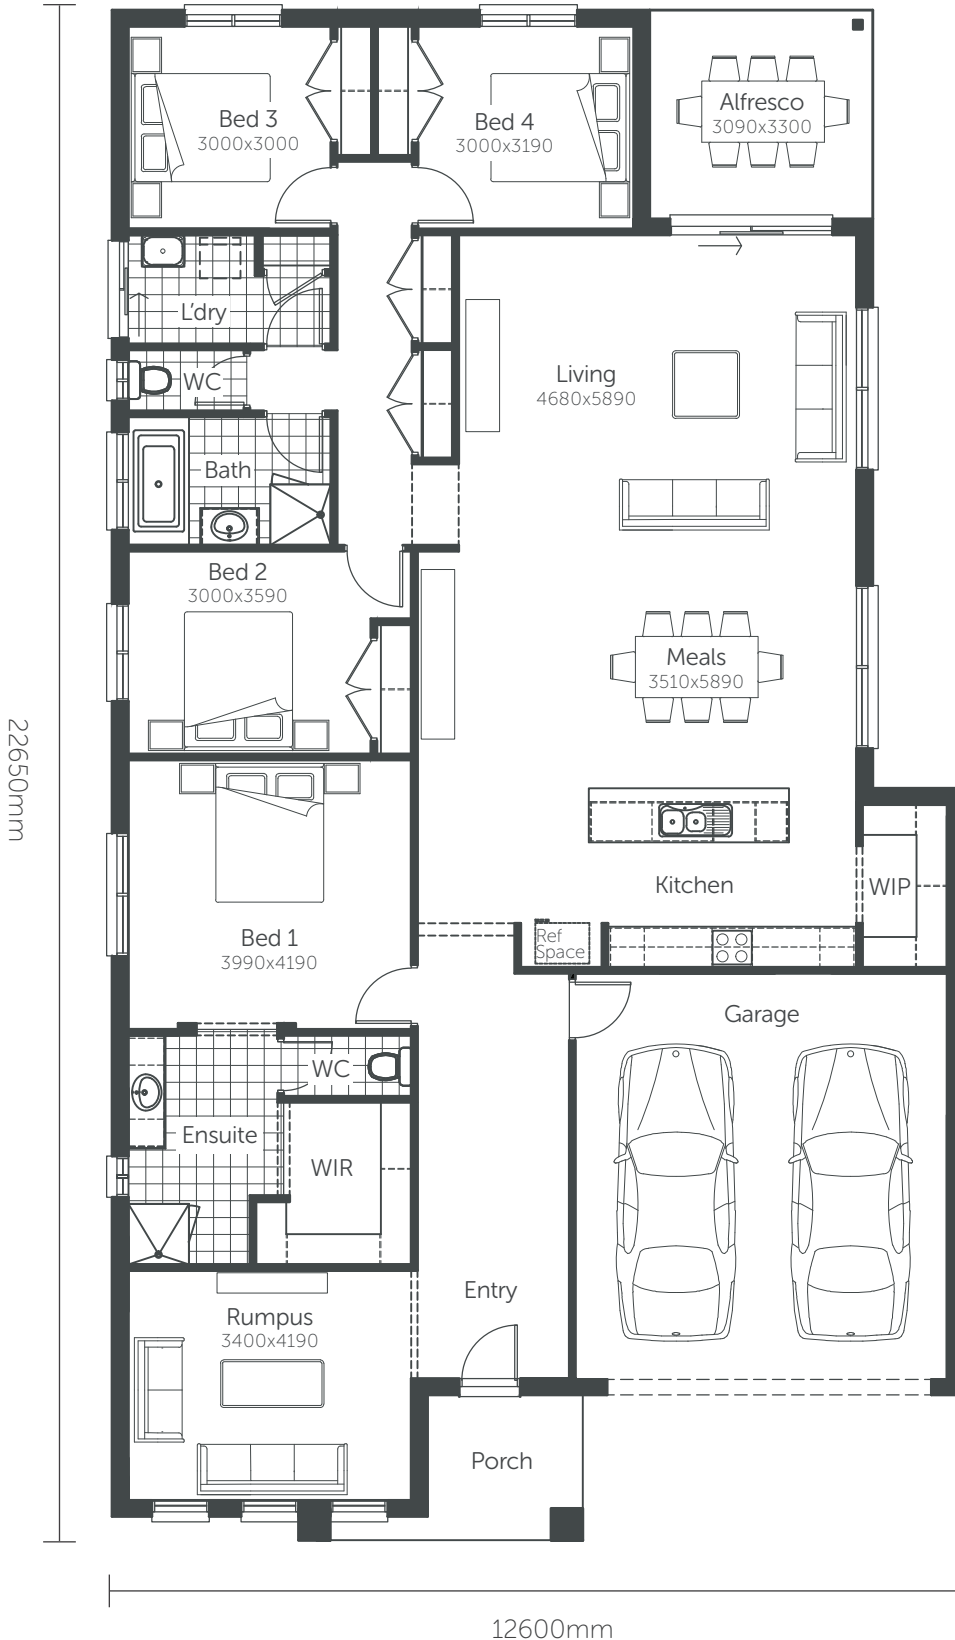

Essence Series

Orion 27

Min. Block Size 14.0 x 32m

AREAS

House area	205.07m²
Garage	36.33m²
Porch	5.60m²
Alfresco	9.85m²

TOTAL AREAS 256.85m²

Classic facade shown

BED 1/RUMPUS FLIP OPTION