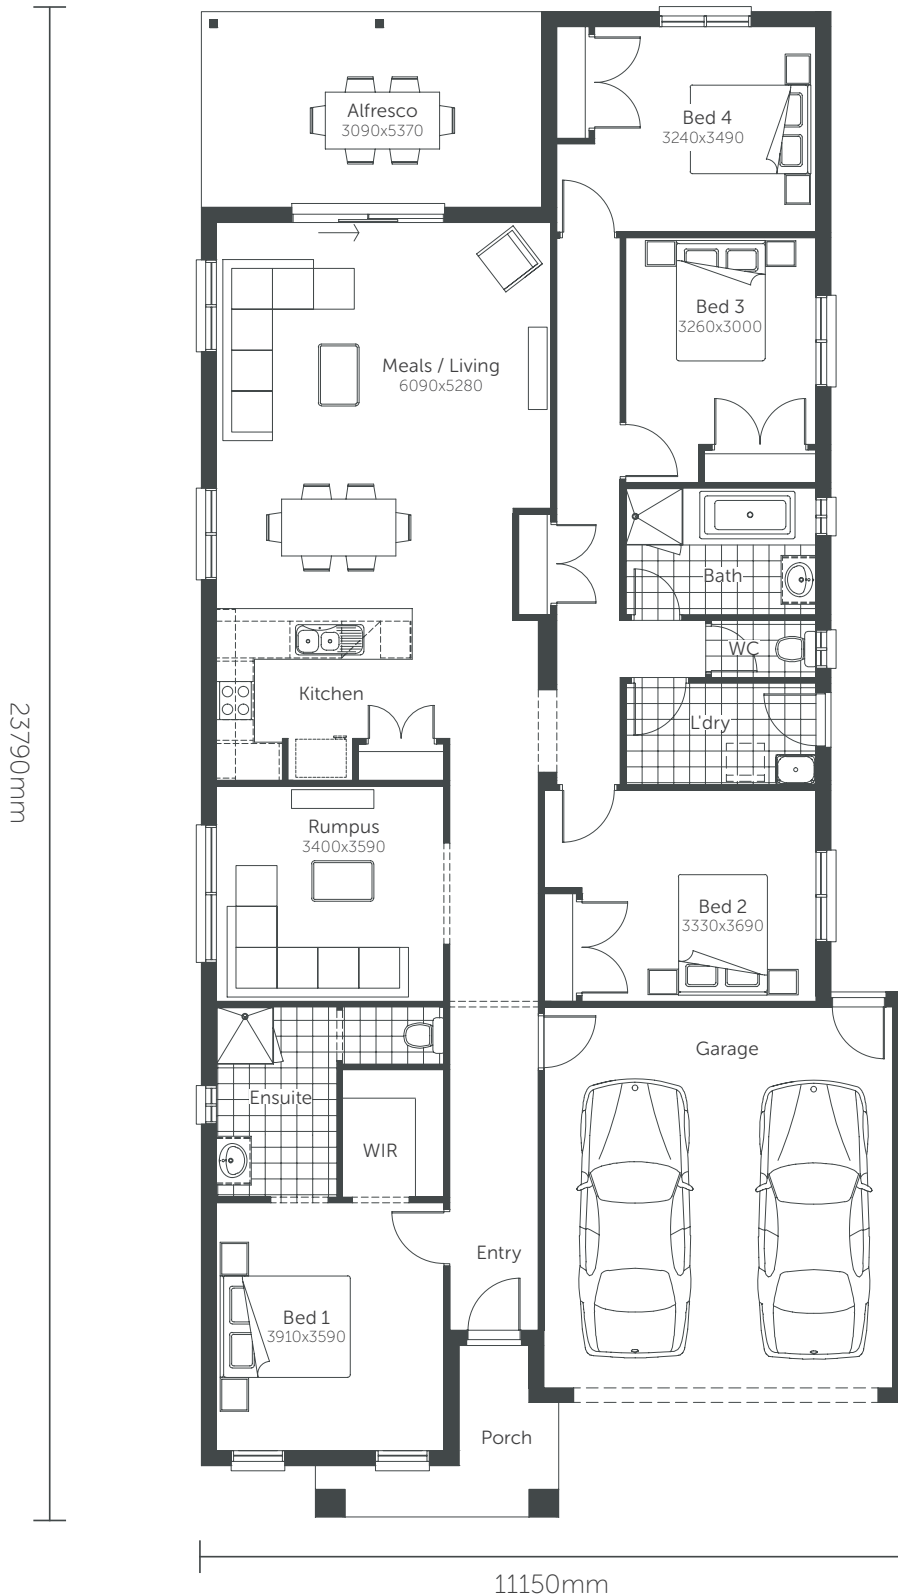

# Paragon 25

Min. Block Size 12.5 x 32m

AREAS	
House area	175.19m <sup>2</sup>
Garage	37.22m <sup>2</sup>
Porch	5.82m <sup>2</sup>
Alfresco	16.59m <sup>2</sup>
<b>TOTAL AREAS</b>	<b>234.82m<sup>2</sup></b>

Classic facade shown

# Paragon 25

Min. Block Size 12.5 x 32m

AREAS	
House area	175.19m <sup>2</sup>
Garage	37.22m <sup>2</sup>
Porch	5.82m <sup>2</sup>
Alfresco	16.59m <sup>2</sup>

**TOTAL AREAS** 234.82m<sup>2</sup>