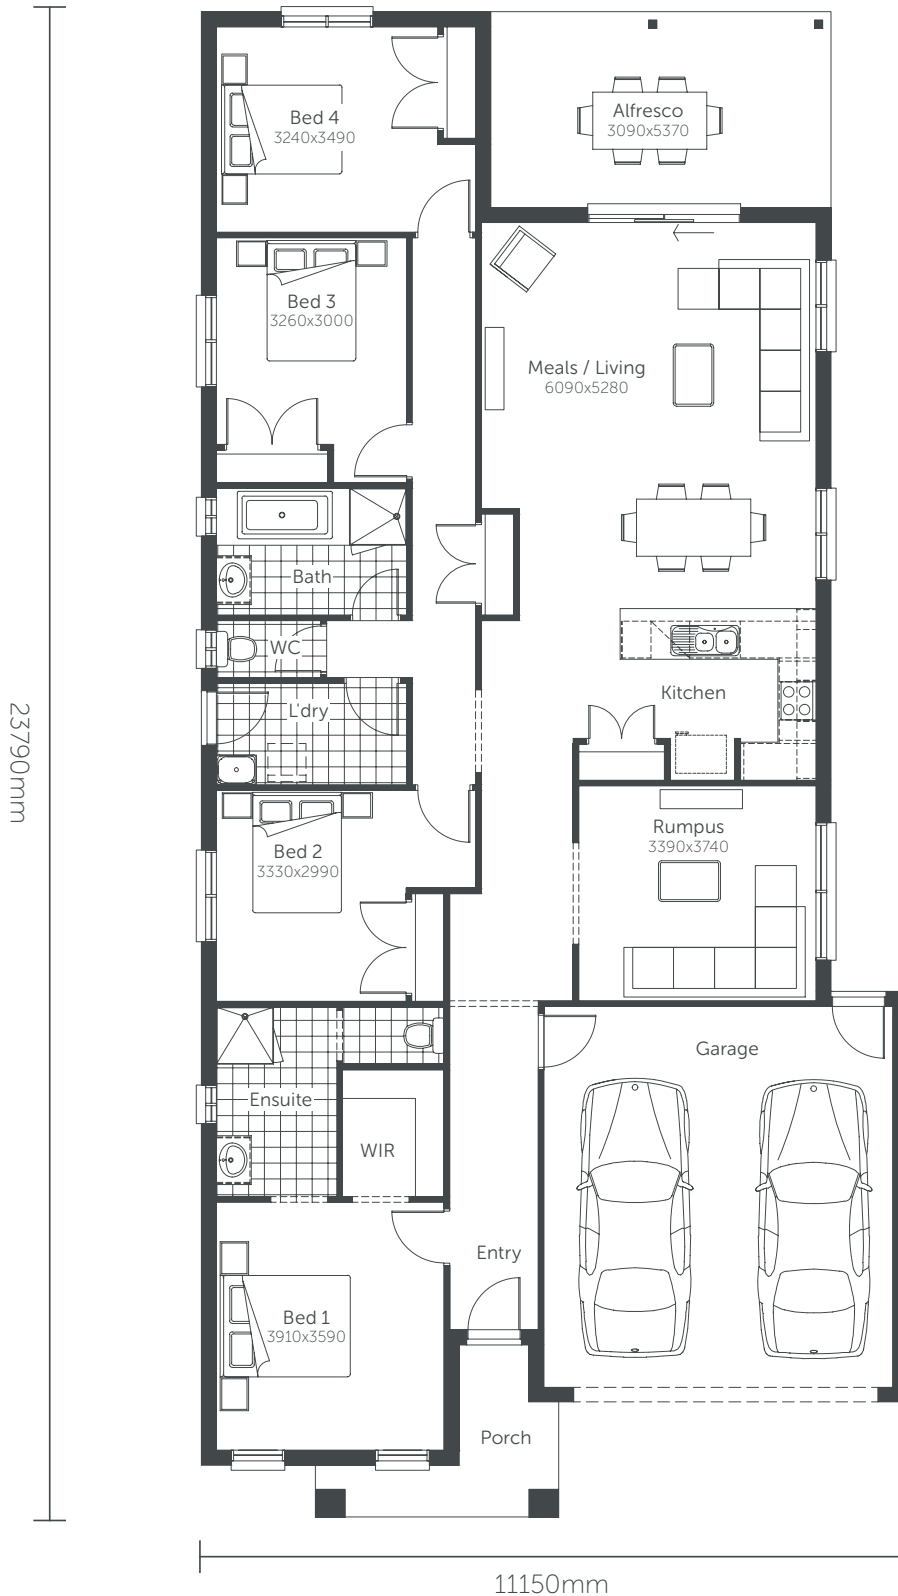

# Paragon 25

Min. Block Size 12.5 x 32m

AREAS	
House area	175.19m <sup>2</sup>
Garage	37.22m <sup>2</sup>
Porch	5.82m <sup>2</sup>
Alfresco	16.59m <sup>2</sup>
<b>TOTAL AREAS</b>	<b>234.82m<sup>2</sup></b>

Classic facade shown

# Paragon 25

Min. Block Size 12.5 x 32m

AREAS	
House area	175.19m <sup>2</sup>
Garage	37.22m <sup>2</sup>
Porch	5.82m <sup>2</sup>
Alfresco	16.59m <sup>2</sup>

**TOTAL AREAS** 234.82m<sup>2</sup>