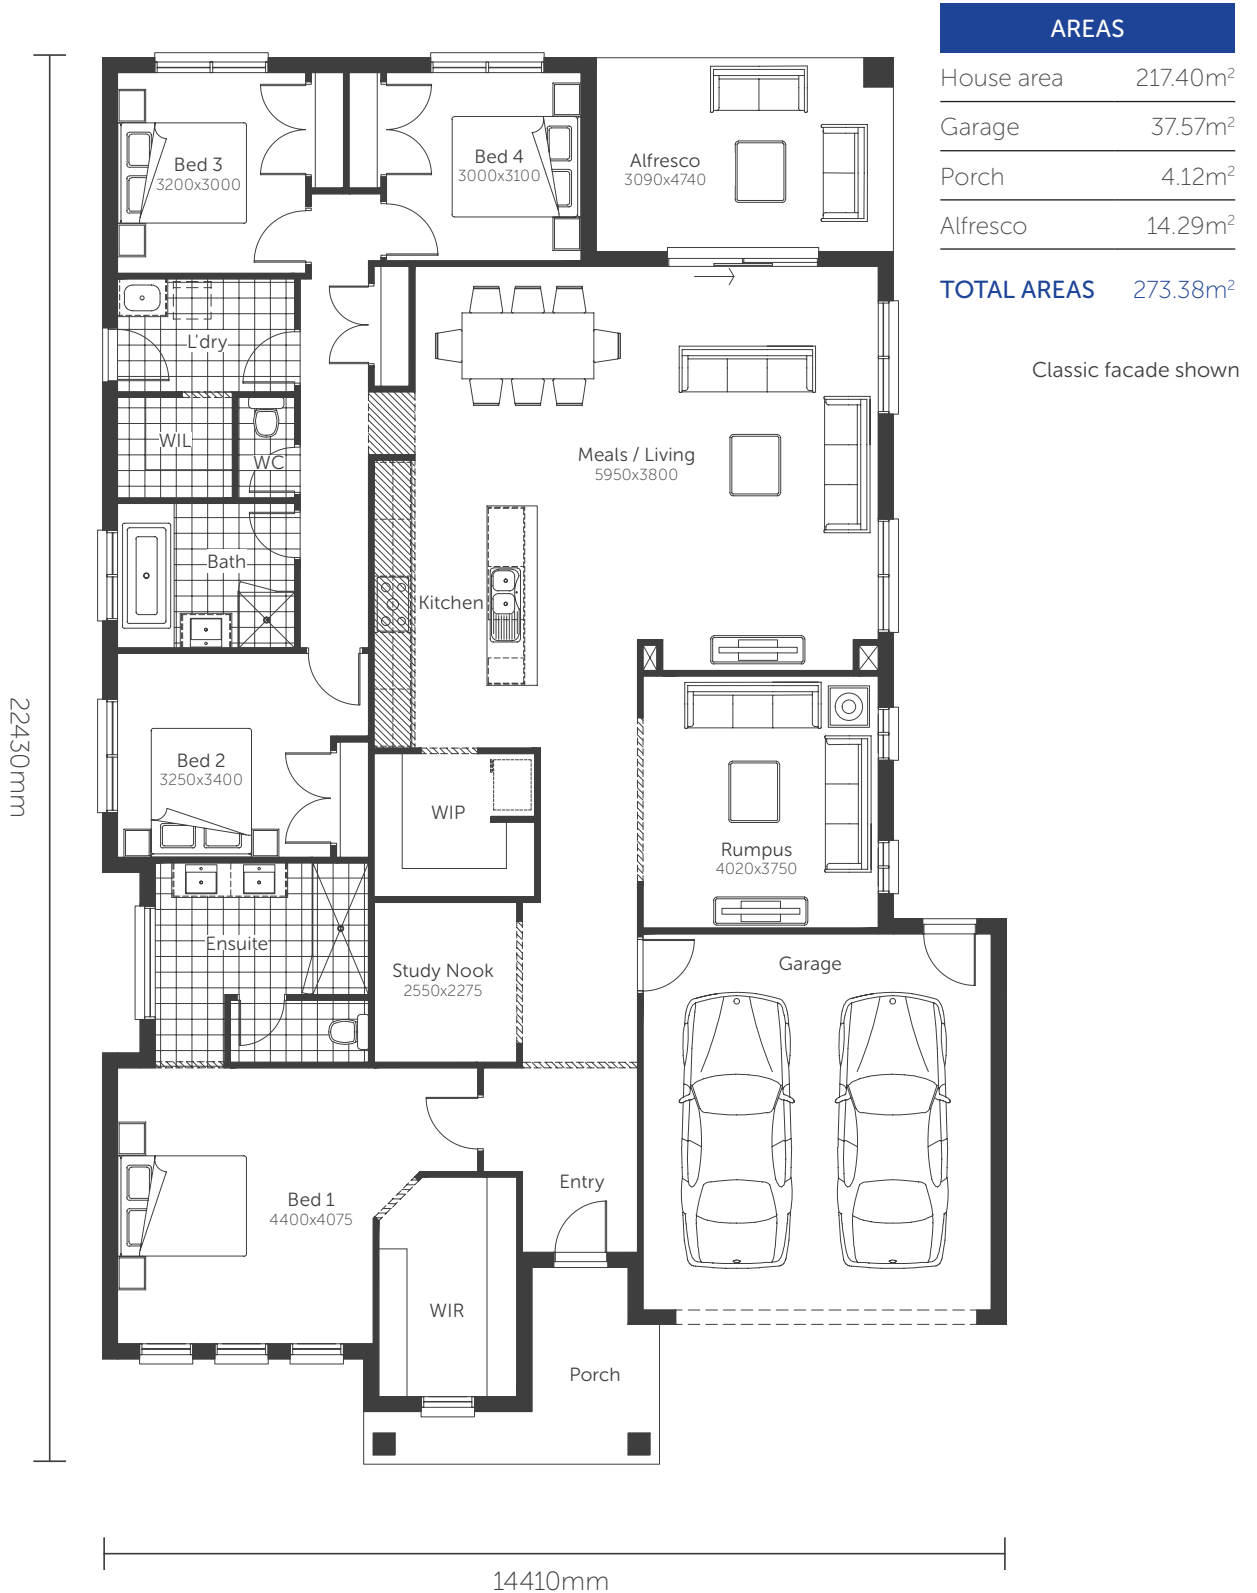

Premium Series

Platinum 30

Min. Block Size 16.0 x 30m

Premium Series

Platinum 30

Min. Block Size 16.0 x 30m

AREAS

House area	217.40m ²
Garage	37.57m ²
Porch	4.12m ²
Alfresco	14.29m ²

TOTAL AREAS 273.38m²

Classic facade shown