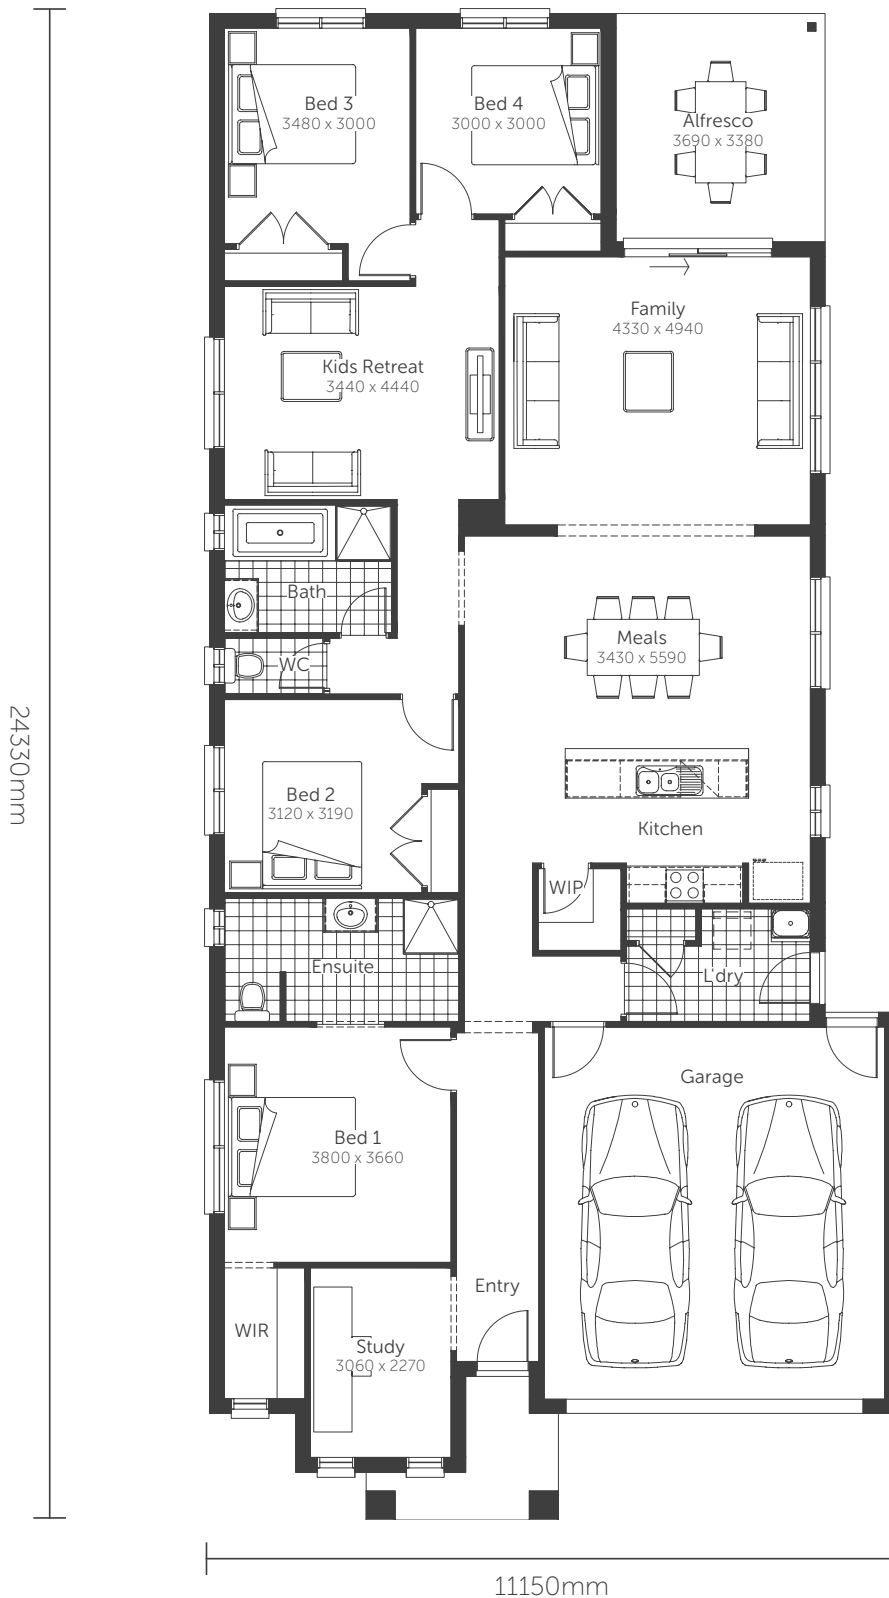

Essence Series

Onyx

Lot Width 12.5+ | Squares 24

| AREAS | |
|--------------------|----------------------------|
| House area | 167.59m ² |
| Garage | 37.16m ² |
| Porch | 4.00m ² |
| Alfresco | 15.73m ² |
| TOTAL AREAS | 224.48m² |

Classic facade shown

Essence Series

Onyx

Lot Width 12.5+ | Squares 26

| AREAS | |
|--------------------|----------------------------|
| House area | 185.08m ² |
| Garage | 37.17m ² |
| Porch | 4.44m ² |
| Alfresco | 12.47m ² |
| TOTAL AREAS | 239.16m² |

Classic facade shown