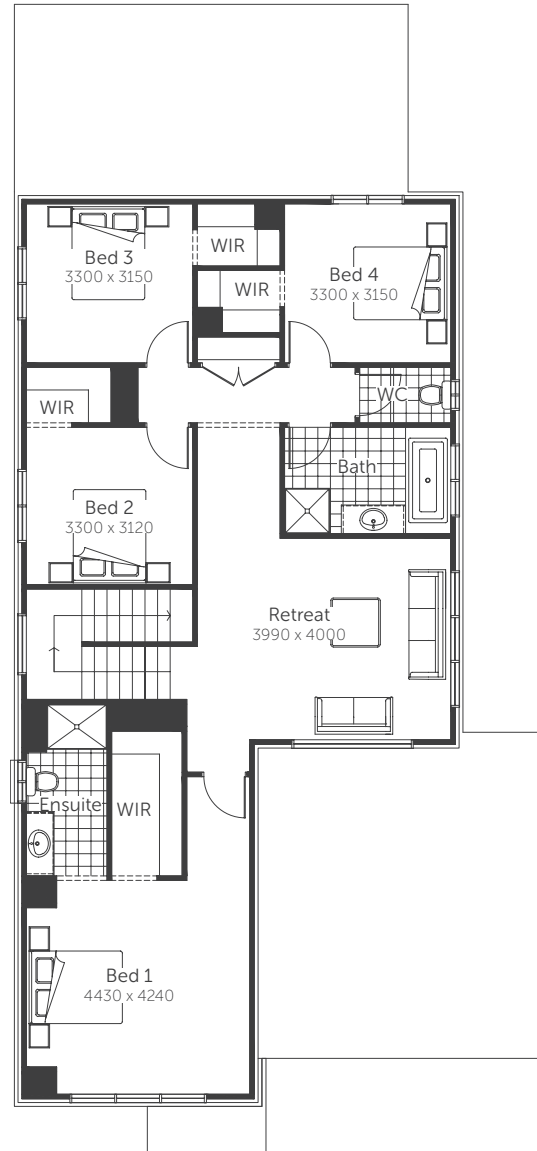

Essence Series

Titanium

Lot Width 12.5+ | Squares 35

AREAS

House area	276.19m ²	Alfresco	12.39m ²
Garage	36.14m ²	TOTAL AREAS	328.74m²
Porch	4.02m ²		

Classic facade shown

Essence Series

Titanium

Lot Width 14.0+ | Squares 36

AREAS

House area	274.63m ²	Alfresco	16.06m ²
Garage	36.14m ²	TOTAL AREAS	333.47m²
Porch	6.64m ²		

Classic facade shown

Essence Series

Titanium

Lot Width 14.0+ | Squares 36

AREAS

House area	274.63m ²
Garage	36.14m ²
Porch	5.87m ²

Alfresco	16.06m ²
----------	---------------------

TOTAL AREAS 332.70m²

ENSUITE OPTION

Classic facade shown