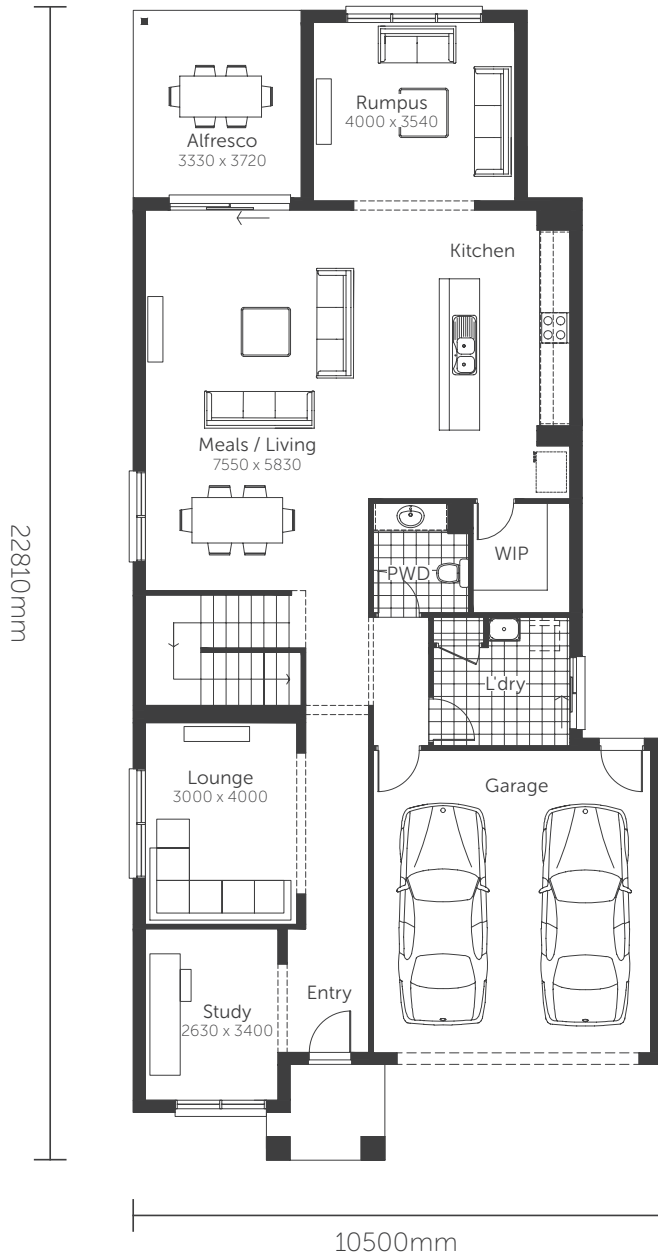

Essence Series

Titanium

Lot Width 12.5+ | Squares 35

AREAS

House area	276.19m ²	Alfresco	12.39m ²
Garage	36.14m ²	TOTAL AREAS	328.74m²
Porch	4.02m ²		

Classic facade shown

Essence Series

Titanium

Lot Width 14.0+ | Squares 36

AREAS

House area	274.63m ²	Alfresco	16.06m ²
Garage	36.14m ²	TOTAL AREAS	333.47m²
Porch	6.64m ²		

Classic facade shown

Essence Series

Titanium

Lot Width 14.0+ | Squares 36

AREAS

House area	274.63m ²
Garage	36.14m ²
Porch	5.87m ²

Alfresco	16.06m ²
----------	---------------------

TOTAL AREAS 332.70m²

ENSUITE OPTION

Classic facade shown