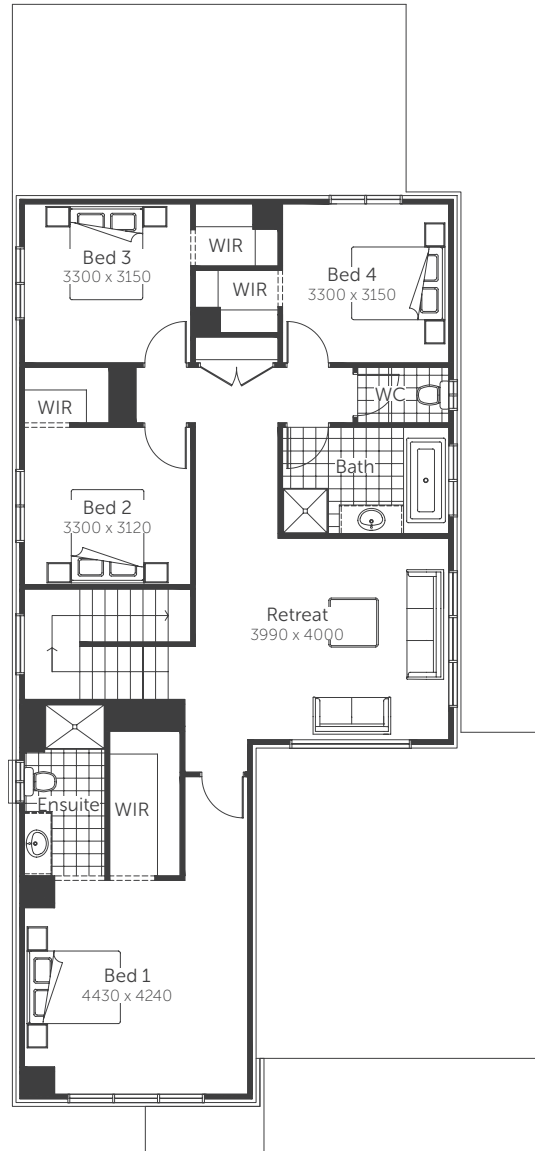

Essence Series

Titanium

Lot Width 12.5+ | Squares 35

AREAS

House area	276.19m ²	Alfresco	12.39m ²
Garage	36.14m ²	TOTAL AREAS	328.74m²
Porch	4.02m ²		

Classic facade shown

Essence Series

Titanium

Lot Width 14.0+ | Squares 36

AREAS

House area	274.63m ²
Garage	36.14m ²
Porch	6.64m ²

Alfresco	16.06m ²
----------	---------------------

TOTAL AREAS 333.47m²

Classic facade shown

Essence Series

Titanium

Lot Width 14.0+ | Squares 36

AREAS

House area	274.63m ²
Garage	36.14m ²
Porch	5.87m ²

Alfresco 16.06m²

TOTAL AREAS 332.70m²

ENSUITE OPTION

Classic facade shown