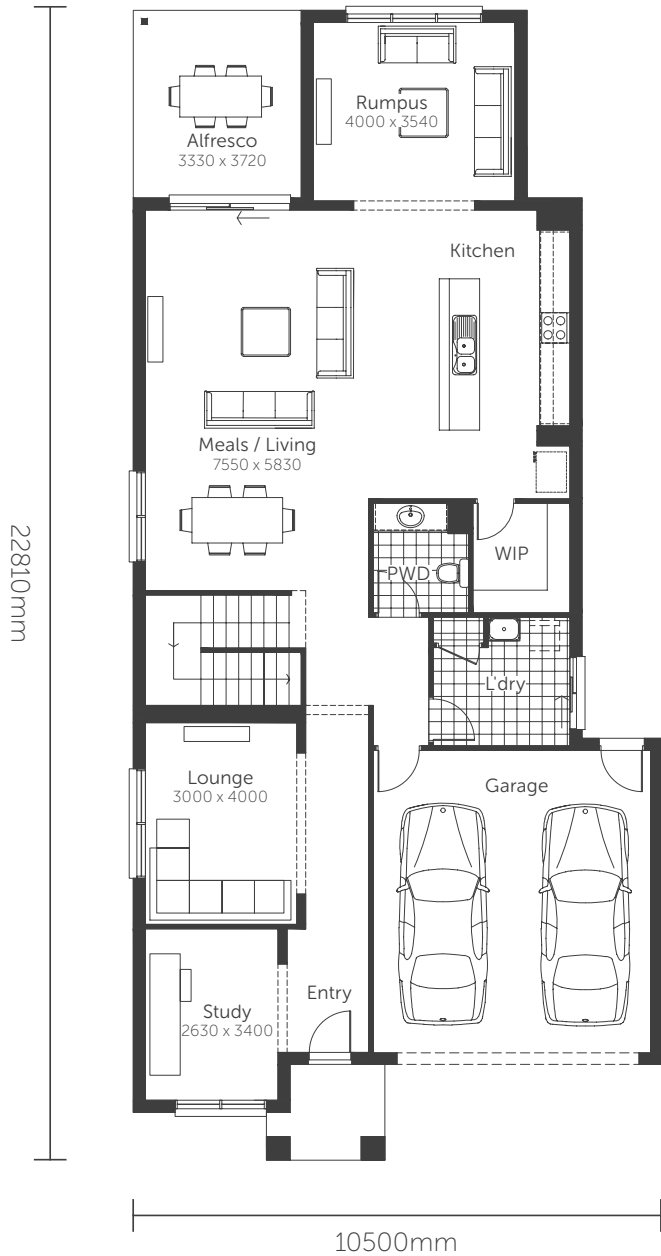

Essence Series

Titanium

Lot Width 12.5+ | Squares 35

AREAS

House area	276.19m ²	Alfresco	12.39m ²
Garage	36.14m ²	TOTAL AREAS	328.74m²
Porch	4.02m ²		

Classic facade shown

Essence Series

Titanium

Lot Width 14.0+ | Squares 36

AREAS

House area	274.63m ²
Garage	36.14m ²
Porch	6.64m ²

Alfresco	16.06m ²
----------	---------------------

TOTAL AREAS 333.47m²

Classic facade shown

Essence Series

Titanium

Lot Width 14.0+ | Squares 36

AREAS

House area	274.63m ²
Garage	36.14m ²
Porch	5.87m ²

Alfresco 16.06m²

TOTAL AREAS 332.70m²

ENSUITE OPTION

Classic facade shown