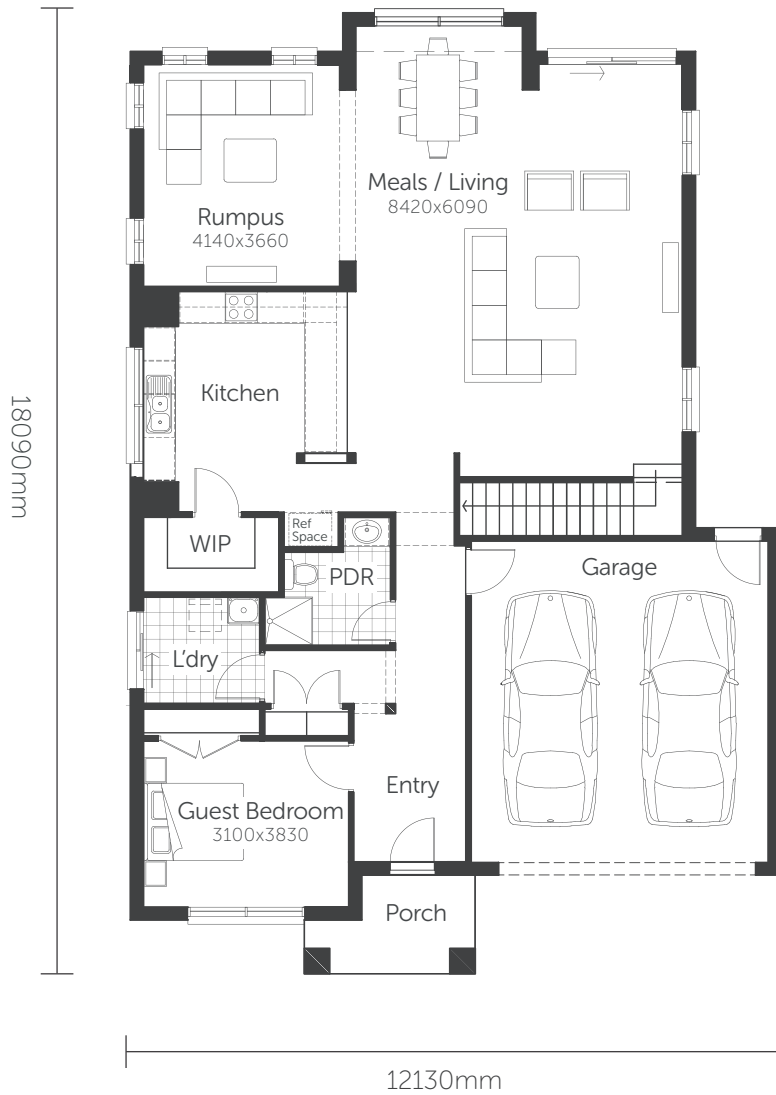

Essence Series

Flint 28

Min. Block Size 12.5 x 25m

AREAS

House area	220.93m ²
Garage	37.34m ²
Porch	4.25m ²

TOTAL AREAS 262.52m²

Classic facade shown

Essence Series

House area	276.28m ²
Garage	36.43m ²
Porch	4.96m ²

TOTAL AREAS 317.67m²

ENSUITE OPTION

Classic facade shown

Essence Series

Flint 34

Min. Block Size 14.0 x 25m

AREAS

House area	276.28m ²
Garage	36.43m ²
Porch	4.96m ²
TOTAL AREAS	317.67m²

GUEST BED & WIP OPTION

Classic facade shown

Essence Series

Flint 34

Min. Block Size 14.0 x 25m

AREAS

House area	276.28m ²
Garage	36.43m ²
Porch	4.96m ²

TOTAL AREAS 317.67m²

GUEST BED OPTION

Classic facade shown

Essence Series

Flint 34

Min. Block Size 14.0 x 25m

AREAS

House area	276.28m ²
Garage	36.43m ²
Porch	4.96m ²