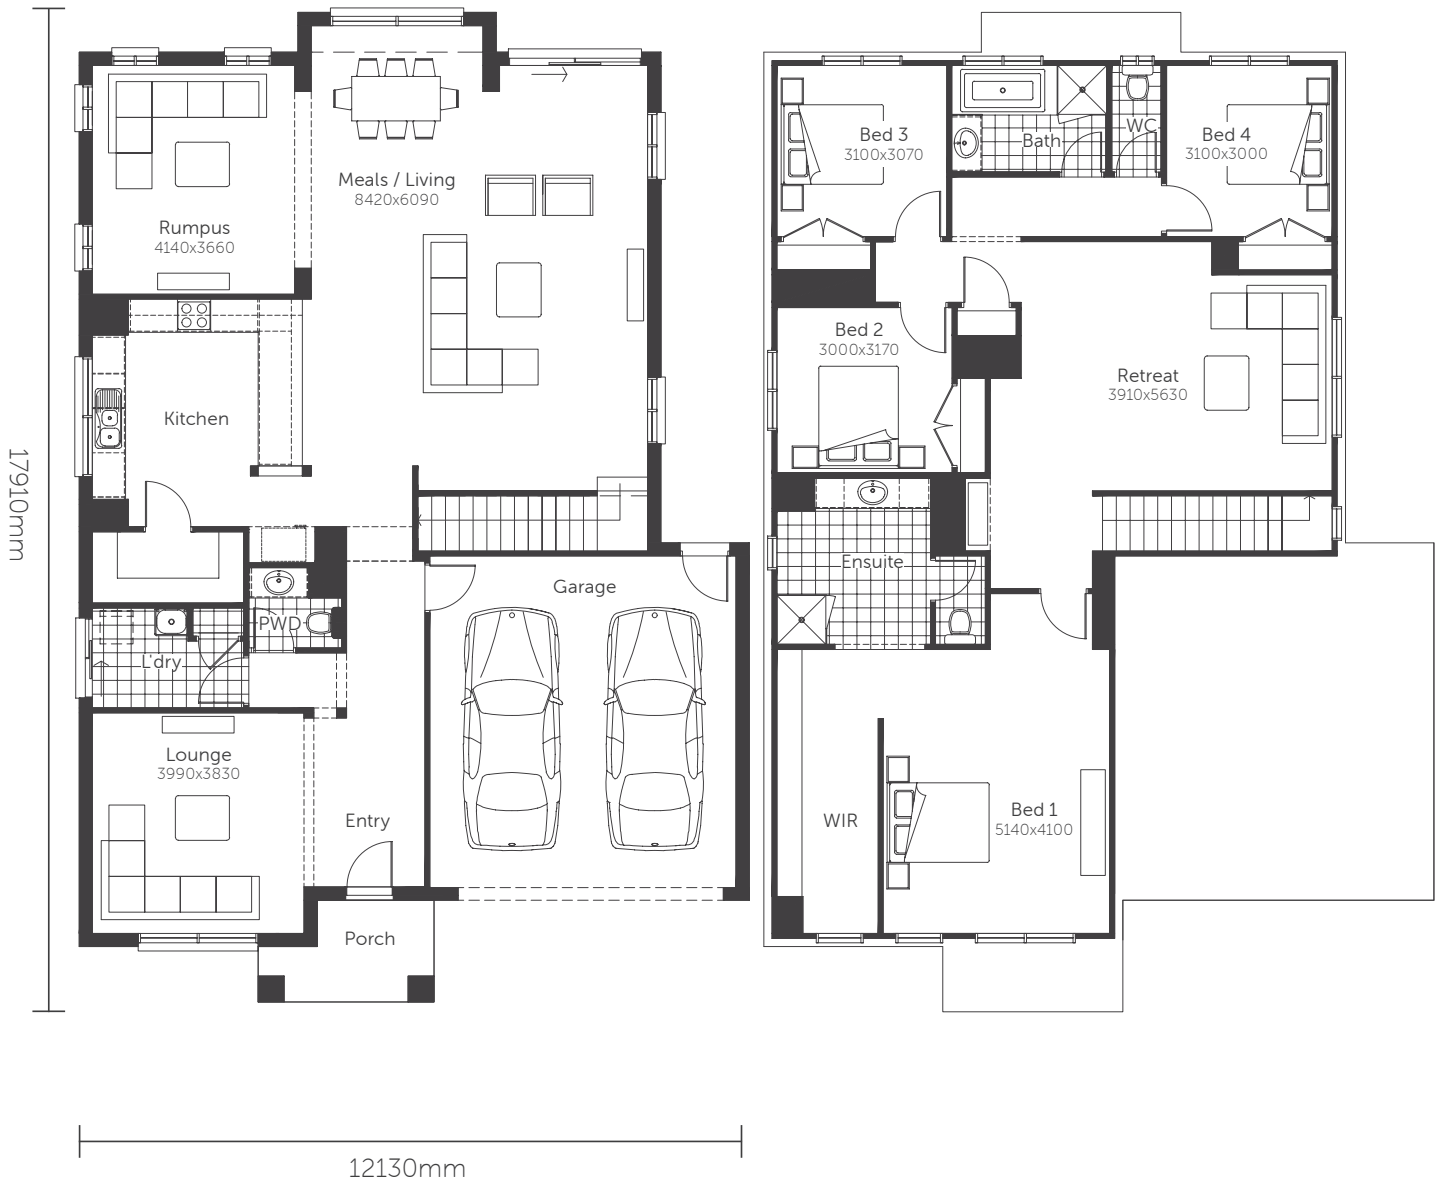

Essence Series

Flint 28

Min. Block Size 12.5 x 25m

AREAS

House area	220.93m ²
Garage	37.34m ²
Porch	4.25m ²

TOTAL AREAS 262.52m²

Classic facade shown

Essence Series

House area	276.28m ²
Garage	36.43m ²
Porch	4.96m ²
TOTAL AREAS	317.67m²

GUEST BED & WIP OPTION

Classic facade shown

Essence Series

Flint 34

Min. Block Size 14.0 x 25m

AREAS

House area	276.28m ²
Garage	36.43m ²
Porch	4.96m ²

TOTAL AREAS 317.67m²

GUEST BED OPTION

Classic facade shown

Essence Series

Flint 34

Min. Block Size 14.0 x 25m

AREAS

House area	276.28m ²
Garage	36.43m ²
Porch	4.96m ²

TOTAL AREAS 317.67m²

WIP OPTION

Classic facade shown