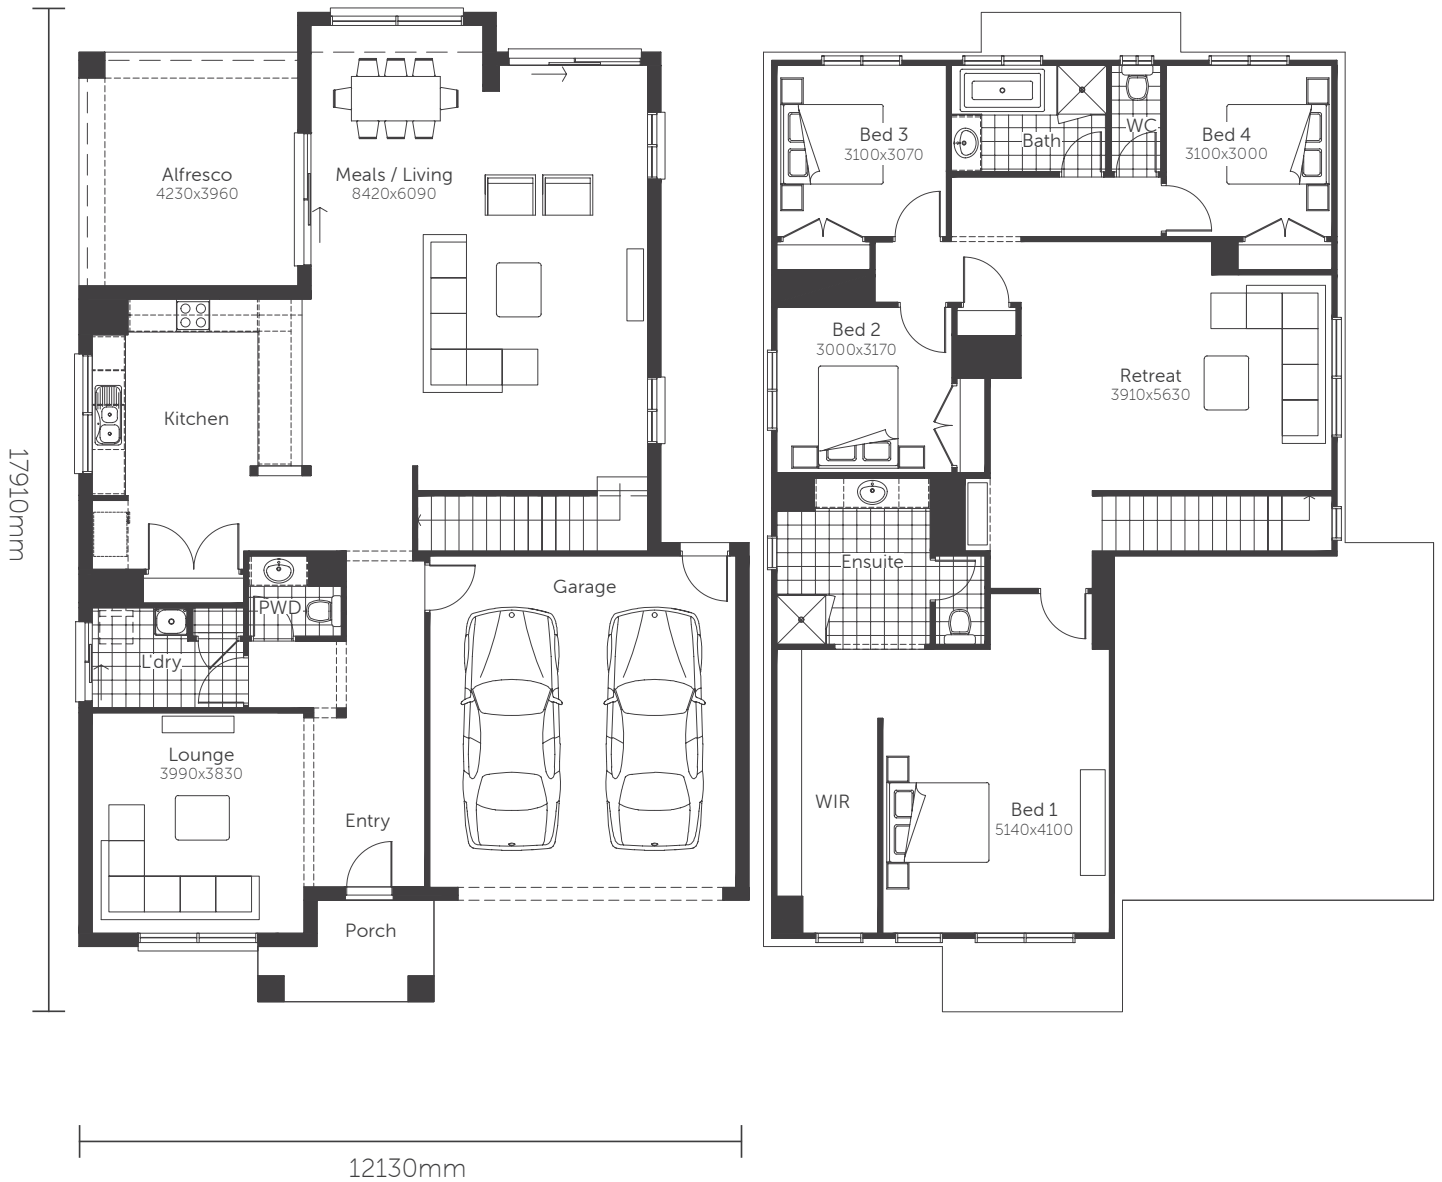

Essence Series

Flint 28

Min. Block Size 12.5 x 25m

AREAS

House area	220.93m ²
Garage	37.34m ²
Porch	4.25m ²

TOTAL AREAS 262.52m²

Classic facade shown

Essence Series

Flint 34

Min. Block Size 14.0 x 25m

AREAS	
House area	276.28m ²
Garage	36.43m ²
Porch	4.96m ²
TOTAL AREAS	317.67m²

Classic facade shown

Essence Series

Flint 34

Min. Block Size 14.0 x 25m

AREAS

House area	276.28m ²
Garage	36.43m ²
Porch	4.96m ²

TOTAL AREAS 317.67m²

Classic facade shown

Essence Series

Flint 34

Min. Block Size 14.0 x 25m

AREAS

House area	259.53m ²
Garage	36.43m ²
Porch	4.96m ²

House area	276.28m ²
Garage	36.43m ²
Porch	4.96m ²

TOTAL AREAS 317.67m²

ENSUITE OPTION

Classic facade shown

Essence Series

Flint 34

Min. Block Size 14.0 x 25m

AREAS