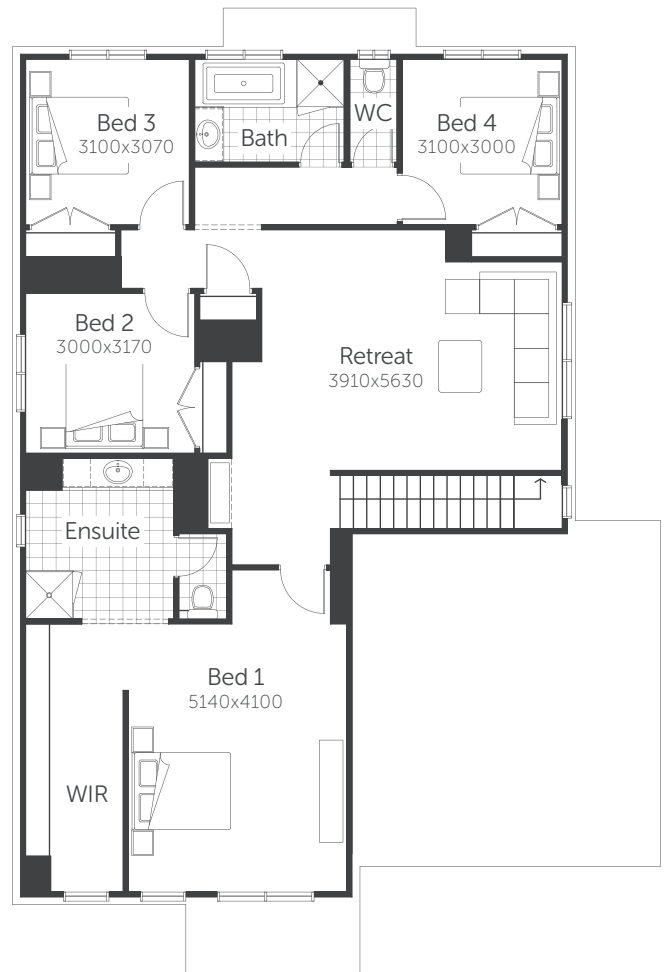

House area	276.28m ²
Garage	36.43m ²
Porch	4.96m ²

TOTAL AREAS 317.67m²

ENSUITE OPTION

Classic facade shown

Essence Series

Flint 34

Min. Block Size 14.0 x 25m

AREAS

House area	276.28m ²
Garage	36.43m ²
Porch	4.96m ²
TOTAL AREAS	317.67m²

GUEST BED & WIP OPTION

Classic facade shown

Essence Series

Flint 34

Min. Block Size 14.0 x 25m

AREAS

House area	276.28m ²
Garage	36.43m ²
Porch	4.96m ²

TOTAL AREAS 317.67m²

GUEST BED OPTION

Classic facade shown

Essence Series

Flint 34

Min. Block Size 14.0 x 25m

AREAS

House area	276.28m ²
Garage	36.43m ²
Porch	4.96m ²

TOTAL AREAS 317.67m²

WIP OPTION

Classic facade shown