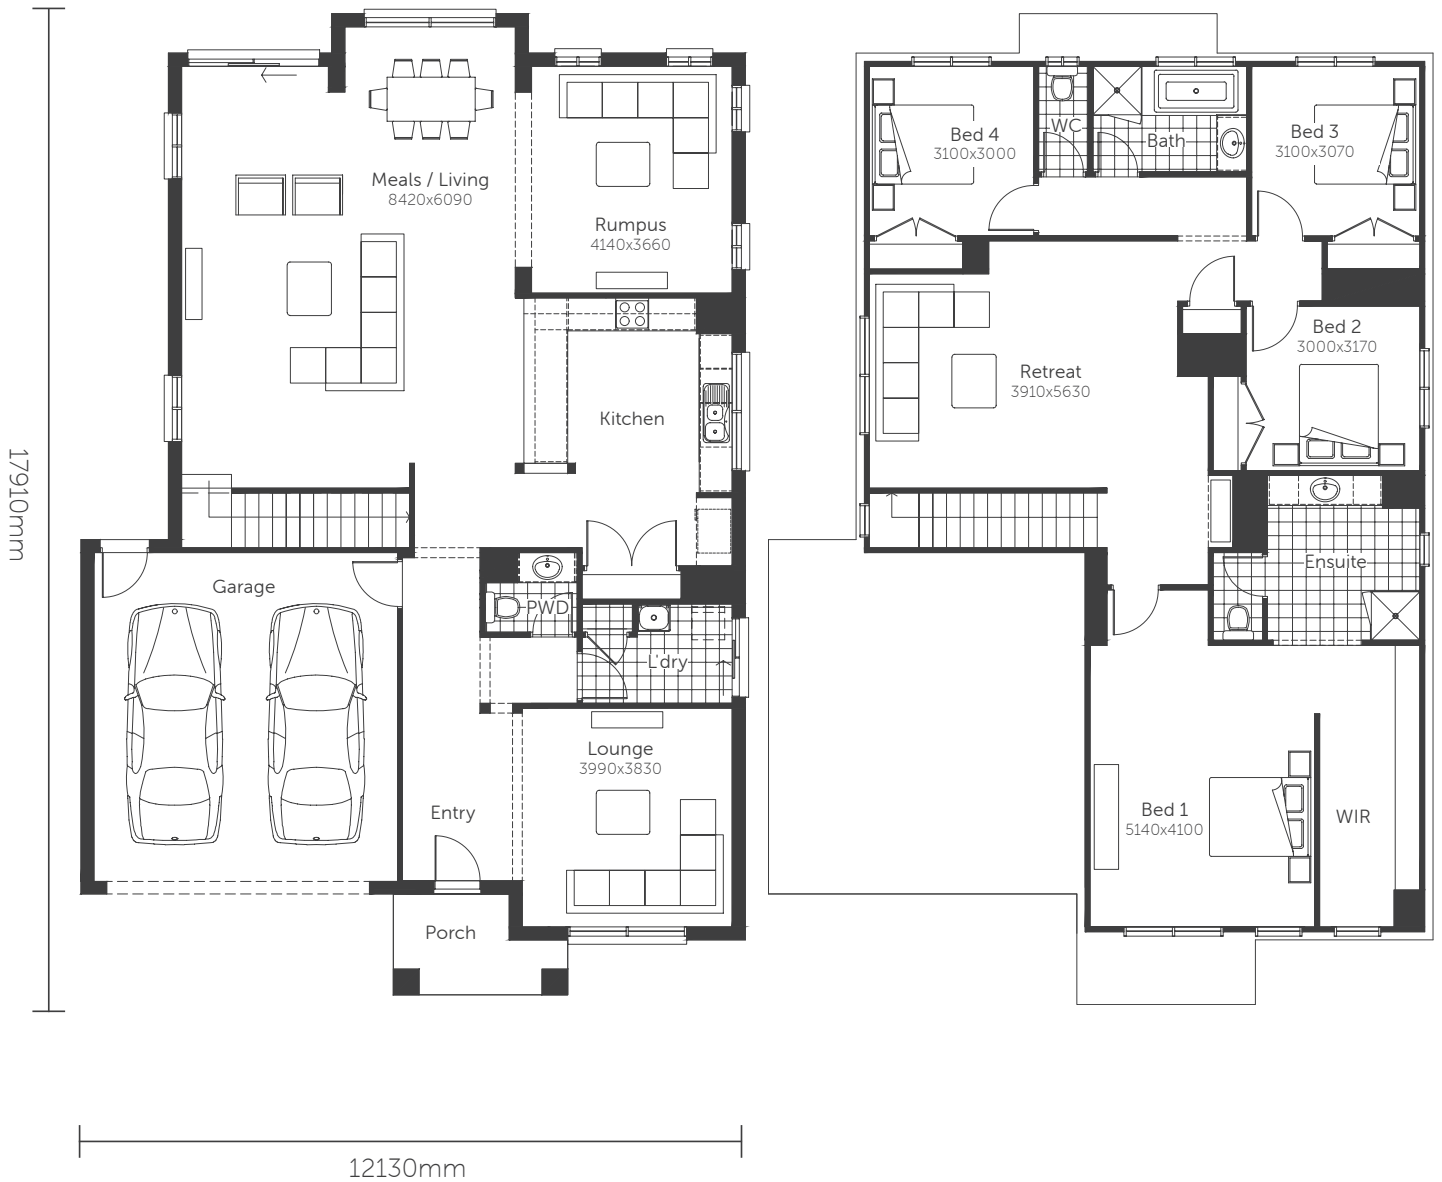

Essence Series

Flint 28

Min. Block Size 12.5 x 25m

AREAS

House area	220.93m ²
Garage	37.34m ²
Porch	4.25m ²

TOTAL AREAS 262.52m²

Classic facade shown

Essence Series

Flint 34

Min. Block Size 14.0 x 25m

AREAS	
House area	276.28m ²
Garage	36.43m ²
Porch	4.96m ²
TOTAL AREAS	317.67m²

Classic facade shown

Essence Series

Flint 34

Min. Block Size 14.0 x 25m

AREAS

House area	276.28m ²
Garage	36.43m ²
Porch	4.96m ²

TOTAL AREAS 317.67m²

Classic facade shown

Essence Series

Flint 34

Min. Block Size 14.0 x 25m

AREAS

House area	259.53m ²
Garage	36.43m ²
Porch	4.96m ²

House area	276.28m ²
Garage	36.43m ²
Porch	4.96m ²

TOTAL AREAS 317.67m²

ENSUITE OPTION

Classic facade shown

Essence Series

Flint 34

Min. Block Size 14.0 x 25m

AREAS