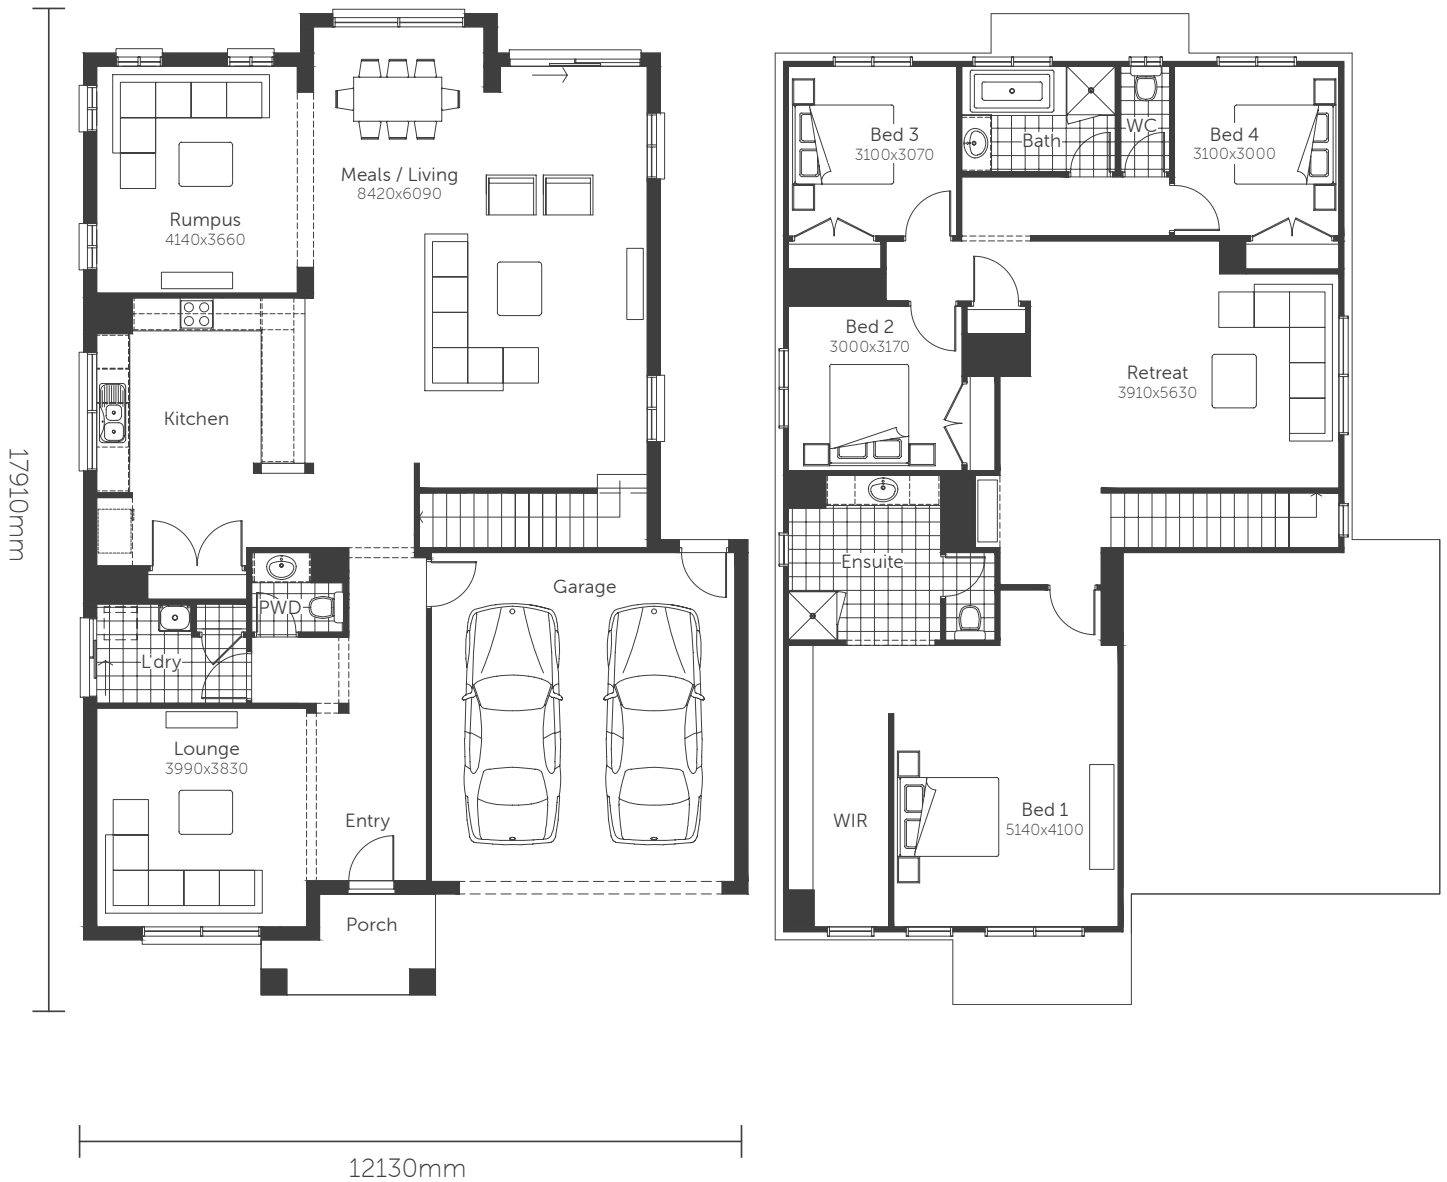

Essence Series

Flint 28

Min. Block Size 12.5 x 25m

AREAS

House area	220.93m ²
Garage	37.34m ²
Porch	4.25m ²

TOTAL AREAS 262.52m²

Classic facade shown

Essence Series

Flint 34

Min. Block Size 14.0 x 25m

AREAS	
House area	276.28m ²
Garage	36.43m ²
Porch	4.96m ²
TOTAL AREAS	317.67m²

Classic facade shown

Essence Series

Flint 34

Min. Block Size 14.0 x 25m

AREAS

House area	276.28m ²
Garage	36.43m ²
Porch	4.96m ²

TOTAL AREAS 317.67m²

Classic facade shown

Essence Series

Flint 34

Min. Block Size 14.0 x 25m

AREAS

House area	259.53m ²
Garage	36.43m ²
Porch	4.96m ²

House area	276.28m ²
Garage	36.43m ²
Porch	4.96m ²

TOTAL AREAS 317.67m²

ENSUITE OPTION

Classic facade shown

Essence Series

Flint 34

Min. Block Size 14.0 x 25m

AREAS