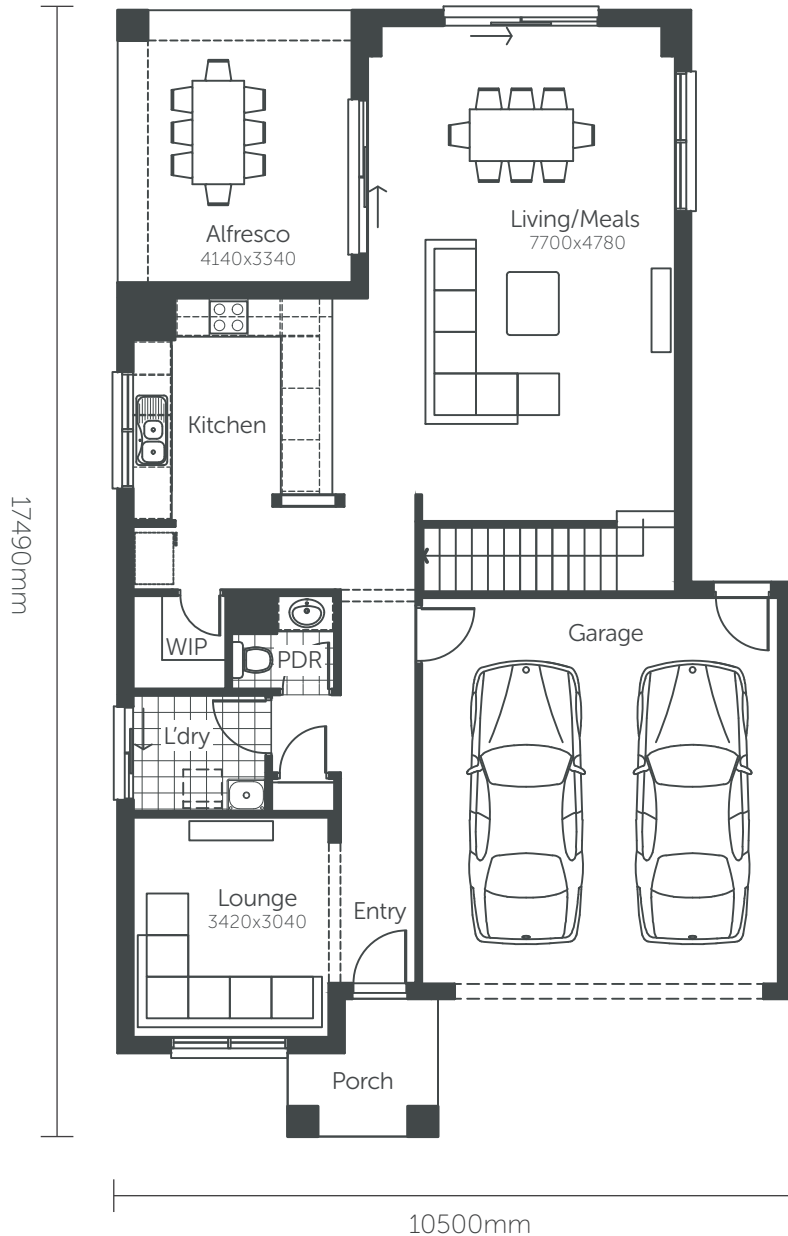

Essence Series

Flint 28

Min. Block Size 12.5 x 25m

AREAS

House area	220.93m ²
Garage	37.34m ²
Porch	4.25m ²

TOTAL AREAS 262.52m²

Classic facade shown

Essence Series

Flint 28

Min. Block Size 12.5 x 25m

AREAS

House area 225.69m²

Garage 36.78m²

Porch 4.25m²

TOTAL AREAS 266.70m²

ALFRESCO OPTION

Classic facade shown

Essence Series

Flint 34

Min. Block Size 14.0 x 25m

AREAS

House area	276.28m ²
Garage	36.43m ²
Porch	4.96m ²

TOTAL AREAS 317.67m²

Classic facade shown

Essence Series

Flint 34

Min. Block Size 14.0 x 25m

AREAS

House area	276.28m ²
Garage	36.43m ²
Porch	4.96m ²

TOTAL AREAS 317.67m²

Classic facade shown

Essence Series