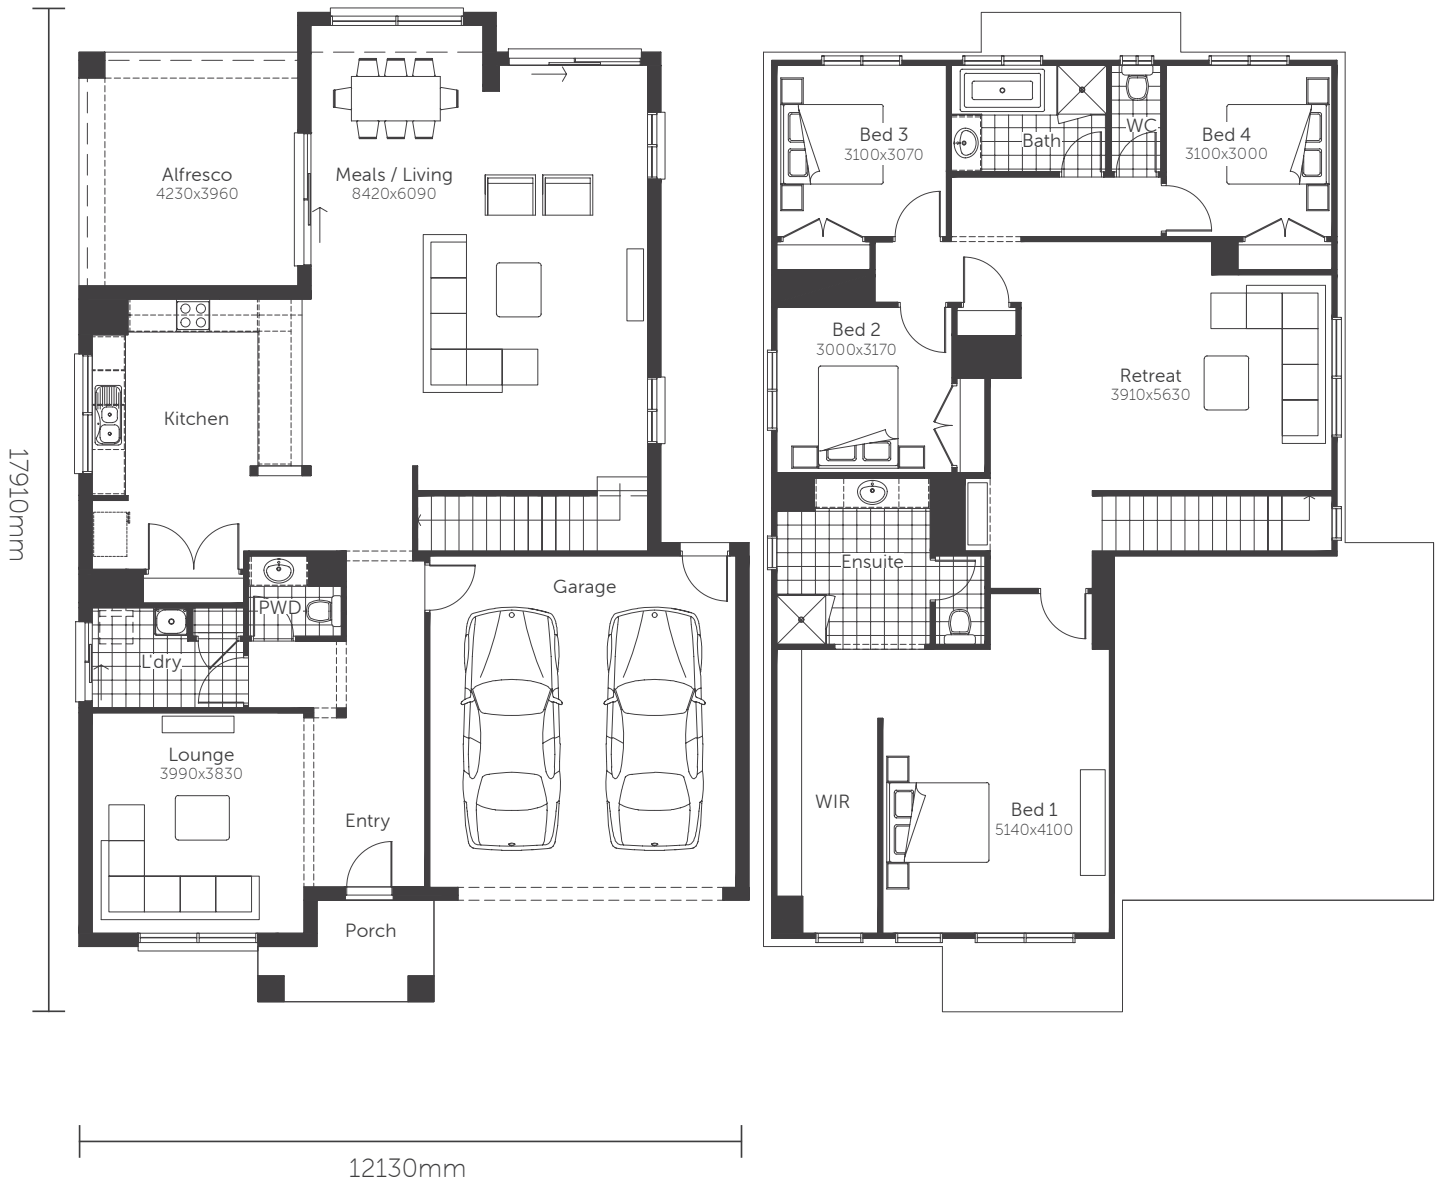

Essence Series

Flint 28

Min. Block Size 12.5 x 25m

AREAS

House area	220.93m ²
Garage	37.34m ²
Porch	4.25m ²

TOTAL AREAS 262.52m²

Classic facade shown

Essence Series

Classic facade shown

Essence Series

Flint 34

Min. Block Size 14.0 x 25m

AREAS

House area	276.28m ²
Garage	36.43m ²
Porch	4.96m ²

TOTAL AREAS 317.67m²

Classic facade shown

Essence Series

Flint 34

Min. Block Size 14.0 x 25m

AREAS

House area	276.28m ²
Garage	36.43m ²
Porch	4.96m ²

TOTAL AREAS 317.67m²

Classic facade shown

Essence Series

Flint 34

Min. Block Size 14.0 x 25m

AREAS

House area	259.53m ²
Garage	36.43m ²
Porch	4.96m ²

Alfresco	16.75m ²
----------	---------------------

TOTAL AREAS 317.67m²

ALFRESCO OPTION

Classic facade shown