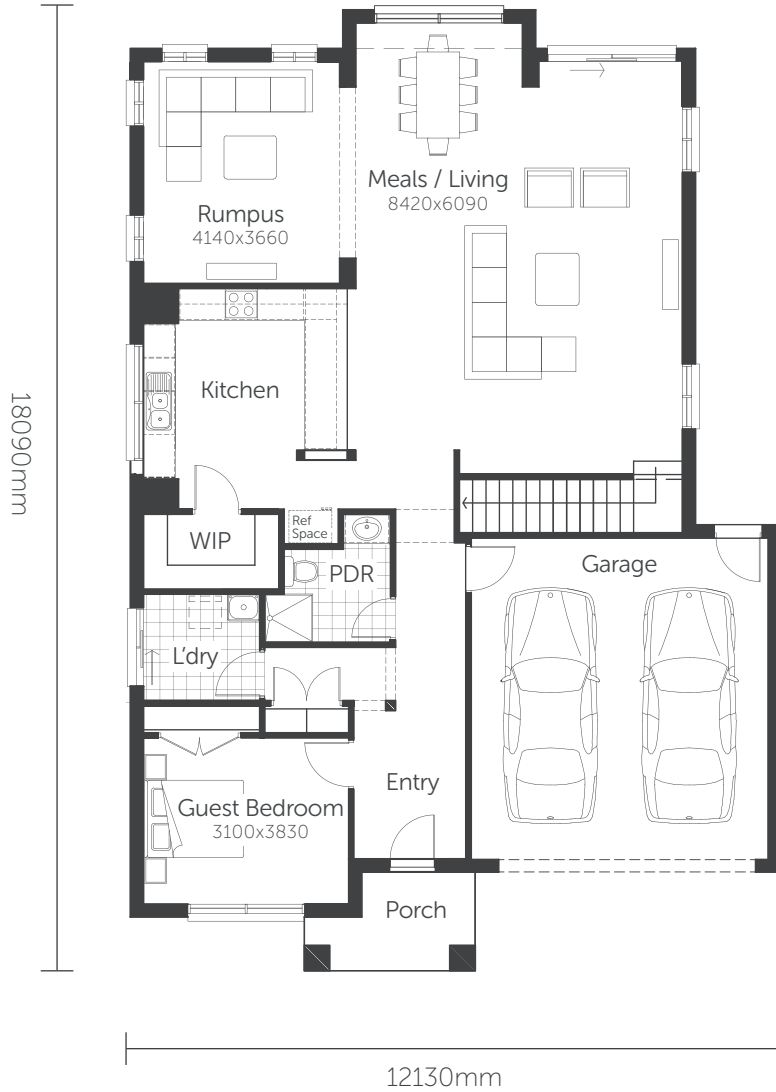

Essence Series

Flint 28

Min. Block Size 12.5 x 25m

AREAS

House area	220.93m ²
Garage	37.34m ²
Porch	4.25m ²

TOTAL AREAS 262.52m²

Classic facade shown

Essence Series

Essence Series

Flint 34

Min. Block Size 14.0 x 25m

AREAS

House area	276.28m ²
Garage	36.43m ²
Porch	4.96m ²

TOTAL AREAS 317.67m²

ENSUITE OPTION

Classic facade shown

Essence Series

Flint 34

Min. Block Size 14.0 x 25m

AREAS

House area	276.28m ²
Garage	36.43m ²
Porch	4.96m ²
TOTAL AREAS	317.67m²

GUEST BED & WIP OPTION

Classic facade shown

Essence Series

Flint 34

Min. Block Size 14.0 x 25m

AREAS

House area	276.28m ²
Garage	36.43m ²
Porch	4.96m ²

TOTAL AREAS 317.67m²

GUEST BED OPTION

Classic facade shown

Essence Series