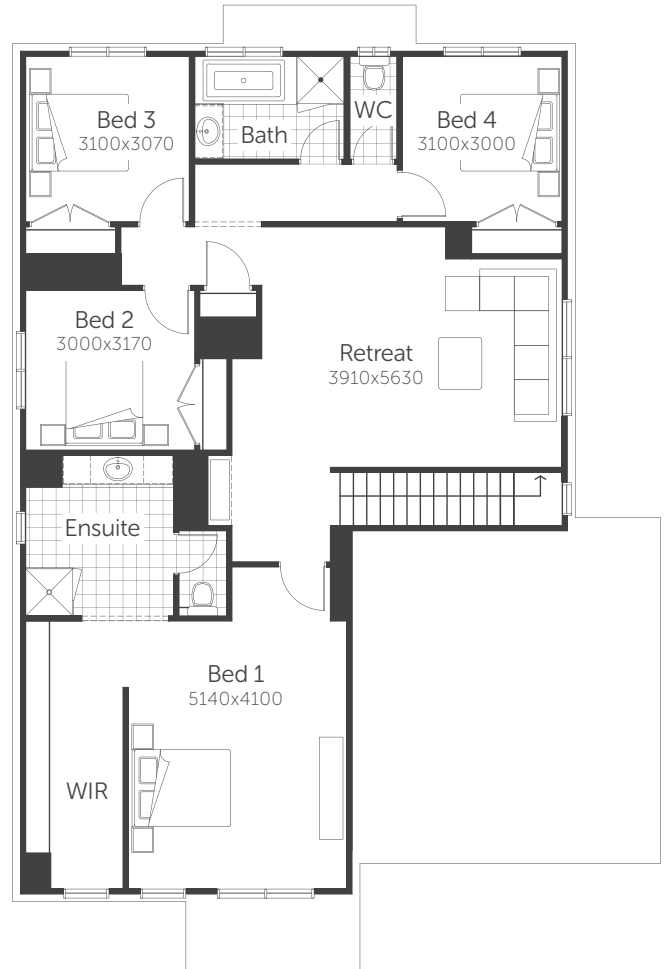

Essence Series

Flint 34

Min. Block Size 14.0 x 25m

AREAS

House area	276.28m ²
Garage	36.43m ²
Porch	4.96m ²

TOTAL AREAS 317.67m²

ENSUITE OPTION

Classic facade shown

Essence Series

Flint 34

Min. Block Size 14.0 x 25m

AREAS

House area	276.28m ²
Garage	36.43m ²
Porch	4.96m ²
TOTAL AREAS	317.67m²

GUEST BED & WIP OPTION

Classic facade shown

Essence Series

Flint 34

Min. Block Size 14.0 x 25m

AREAS

House area	276.28m ²
Garage	36.43m ²
Porch	4.96m ²

TOTAL AREAS 317.67m²

GUEST BED OPTION

Classic facade shown

Essence Series