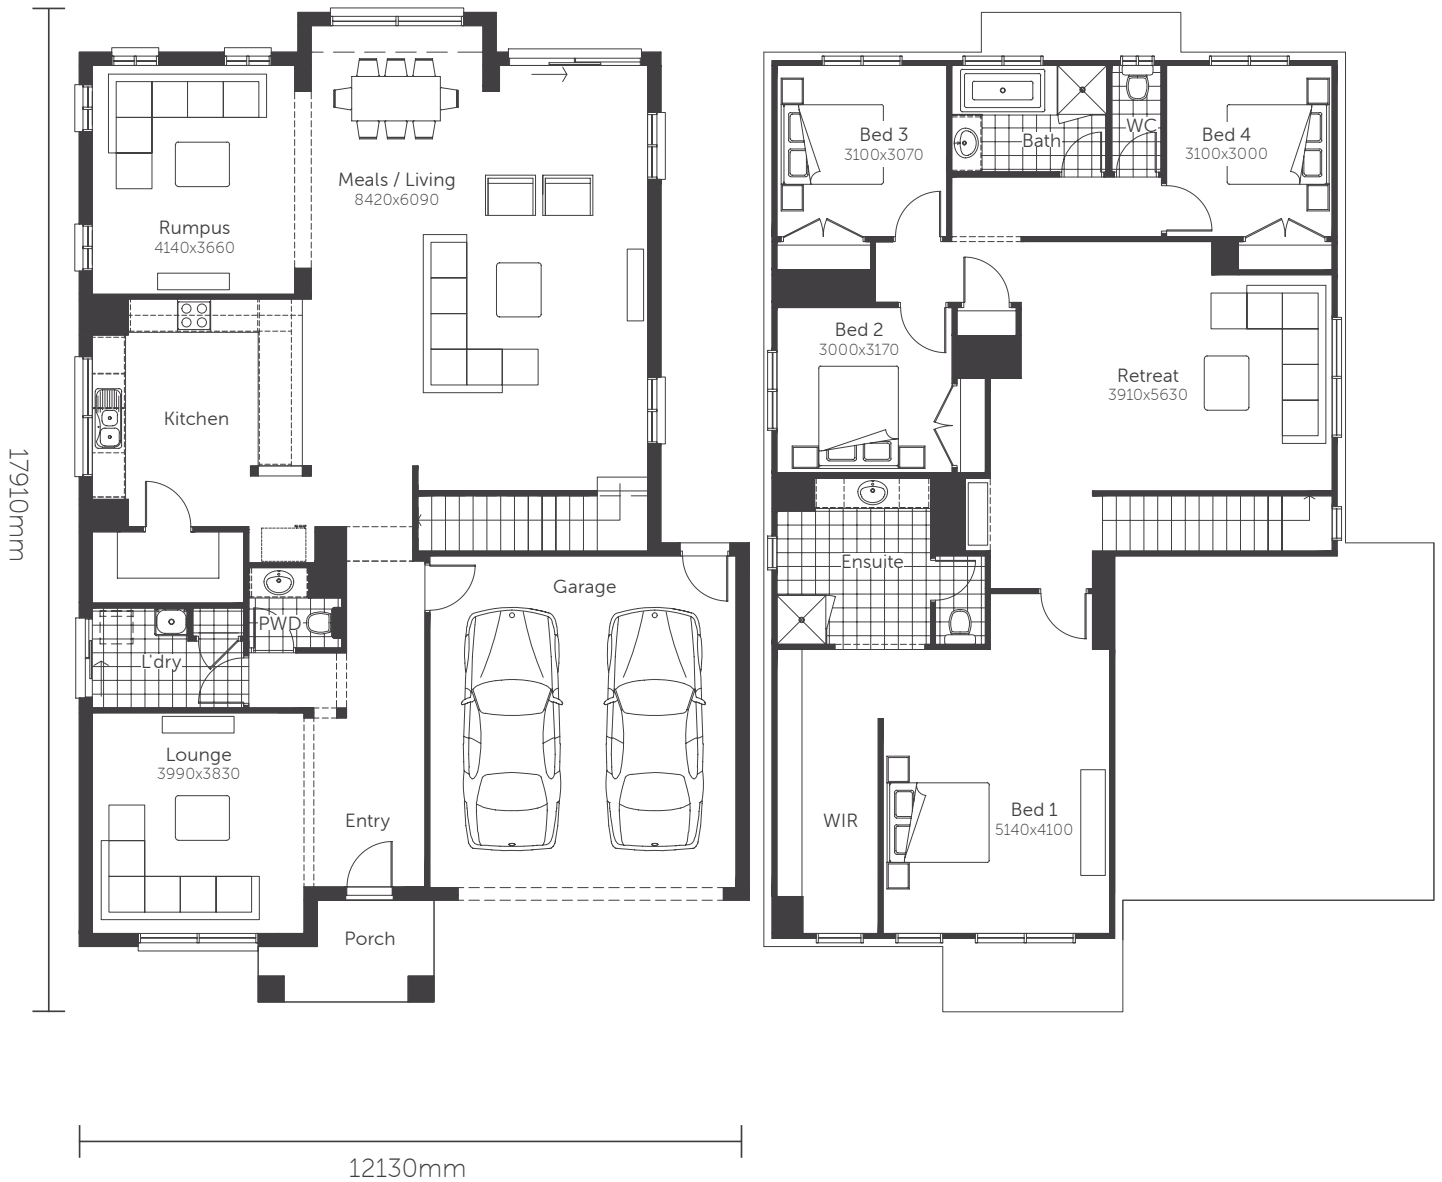

Essence Series

Flint 28

Min. Block Size 12.5 x 25m

AREAS

House area	220.93m ²
Garage	37.34m ²
Porch	4.25m ²

TOTAL AREAS 262.52m²

Classic facade shown

Essence Series

Essence Series

Flint 34

Min. Block Size 14.0 x 25m

AREAS

House area	276.28m ²
Garage	36.43m ²
Porch	4.96m ²
TOTAL AREAS	317.67m²

GUEST BED & WIP OPTION

Classic facade shown

Essence Series

Flint 34

Min. Block Size 14.0 x 25m

AREAS

House area	276.28m ²
Garage	36.43m ²
Porch	4.96m ²

TOTAL AREAS 317.67m²

GUEST BED OPTION

Classic facade shown

Essence Series

Flint 34

Min. Block Size 14.0 x 25m

AREAS

House area	276.28m ²
Garage	36.43m ²
Porch	4.96m ²

TOTAL AREAS 317.67m²

WIP OPTION

Classic facade shown