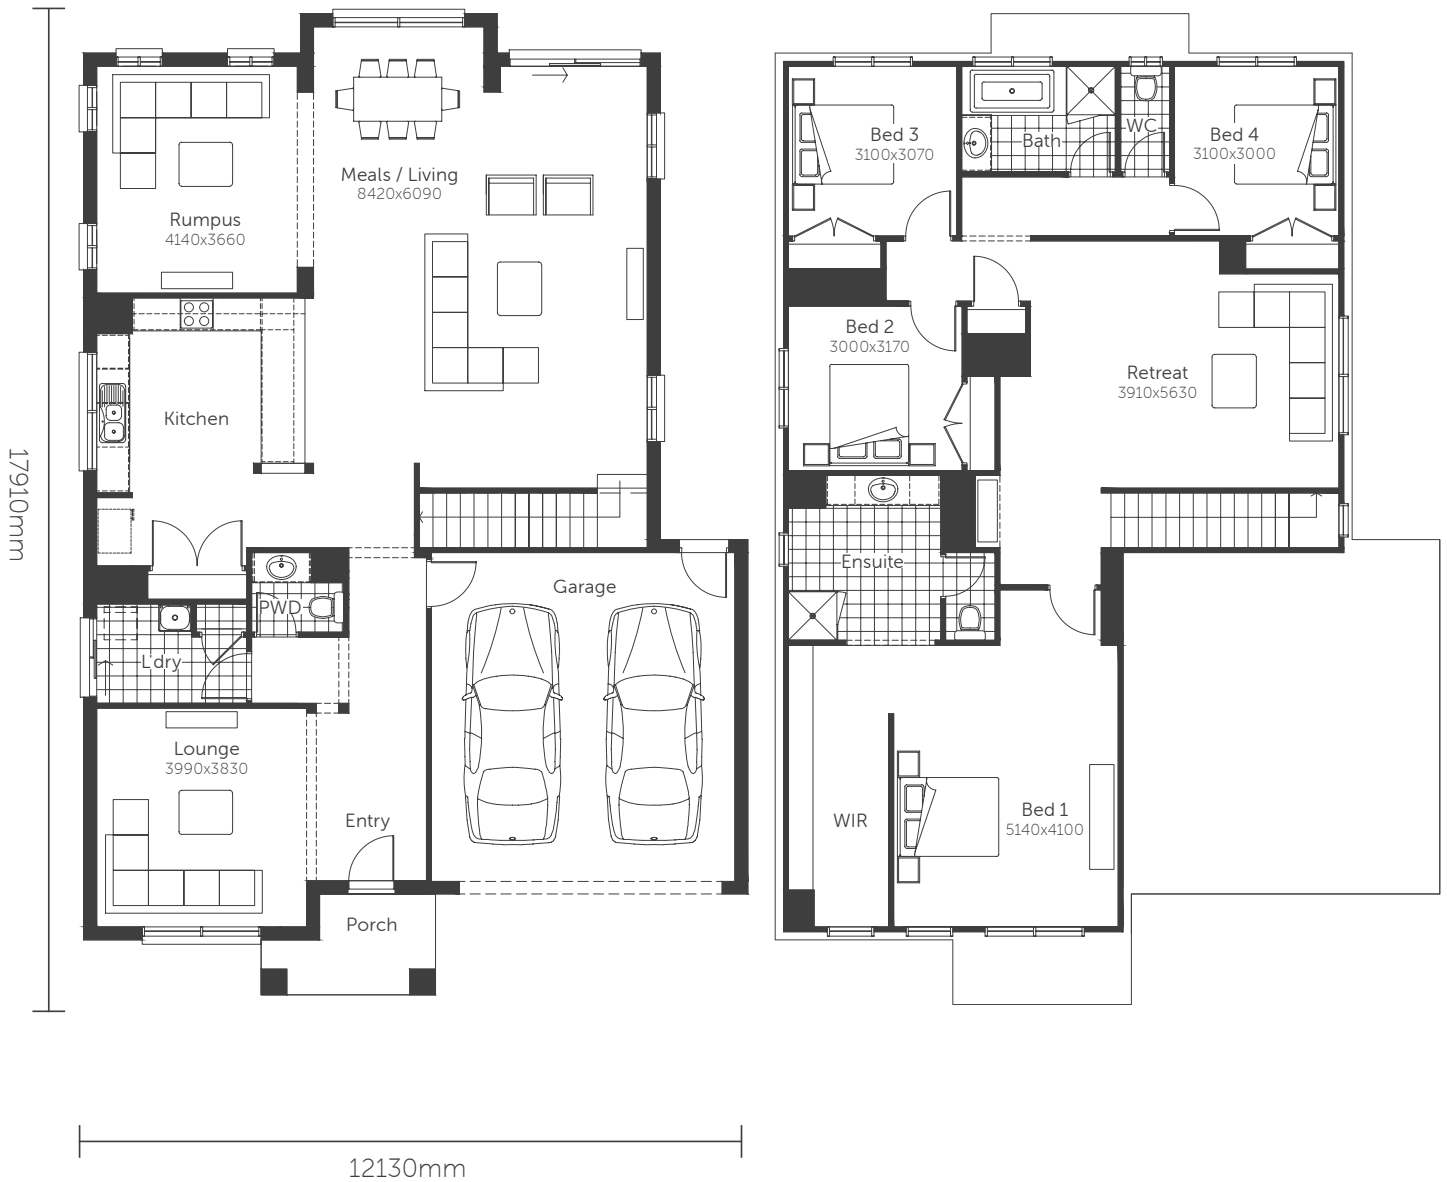

Essence Series

Flint 28

Min. Block Size 12.5 x 25m

AREAS

House area	220.93m ²
Garage	37.34m ²
Porch	4.25m ²

TOTAL AREAS 262.52m²

Classic facade shown

Essence Series

Classic facade shown

Essence Series

Flint 34

Min. Block Size 14.0 x 25m

AREAS

House area	276.28m ²
Garage	36.43m ²
Porch	4.96m ²

TOTAL AREAS 317.67m²

Classic facade shown

Essence Series

Flint 34

Min. Block Size 14.0 x 25m

AREAS

House area	276.28m ²
Garage	36.43m ²
Porch	4.96m ²

TOTAL AREAS 317.67m²

Classic facade shown

Essence Series

Flint 34

Min. Block Size 14.0 x 25m

AREAS

House area	259.53m ²
Garage	36.43m ²
Porch	4.96m ²

Alfresco	16.75m ²
----------	---------------------

TOTAL AREAS 317.67m²

ALFRESCO OPTION

Classic facade shown