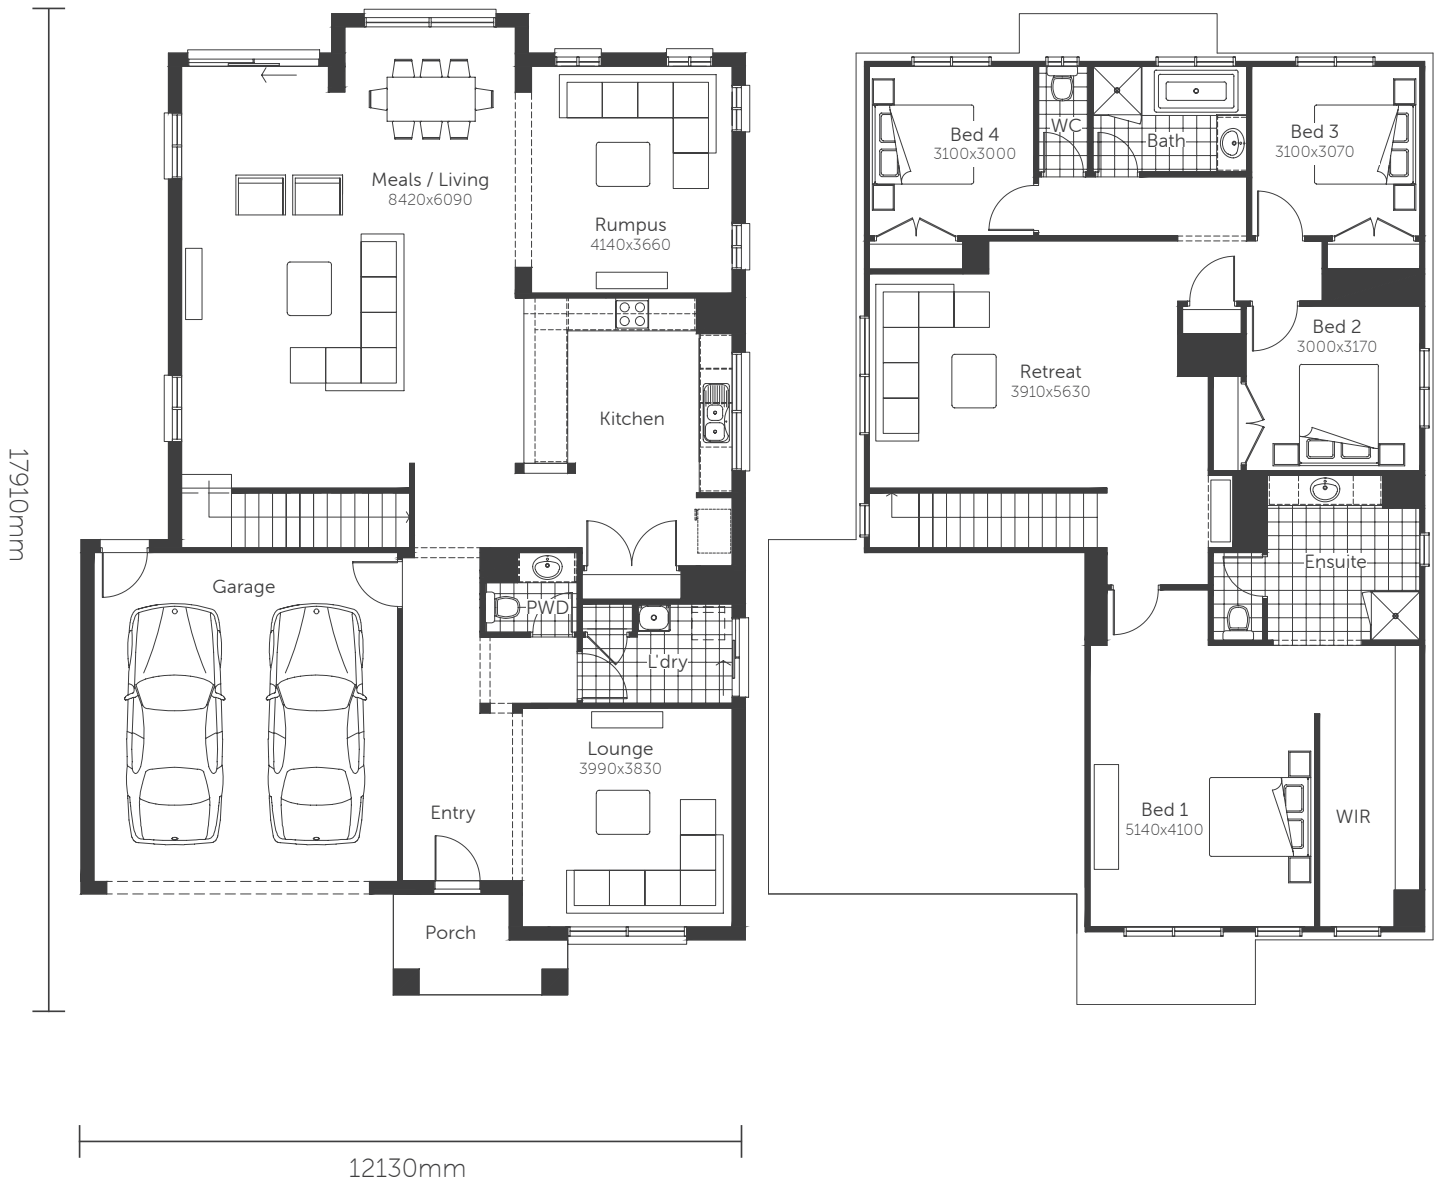

Essence Series

Flint 28

Min. Block Size 12.5 x 25m

AREAS

House area	220.93m ²
Garage	37.34m ²
Porch	4.25m ²

TOTAL AREAS 262.52m²

Classic facade shown

Essence Series

Flint 28

Min. Block Size 12.5 x 25m

AREAS

House area 225.69m²

Garage 36.78m²

Porch 4.25m²

TOTAL AREAS 266.70m²

ALFRESCO OPTION

Classic facade shown

Essence Series

Flint 34

Min. Block Size 14.0 x 25m

AREAS

House area	276.28m ²
Garage	36.43m ²
Porch	4.96m ²

TOTAL AREAS 317.67m²

Classic facade shown

Essence Series

Flint 34

Min. Block Size 14.0 x 25m

AREAS

House area	276.28m ²
Garage	36.43m ²
Porch	4.96m ²

TOTAL AREAS 317.67m²

Classic facade shown

Essence Series