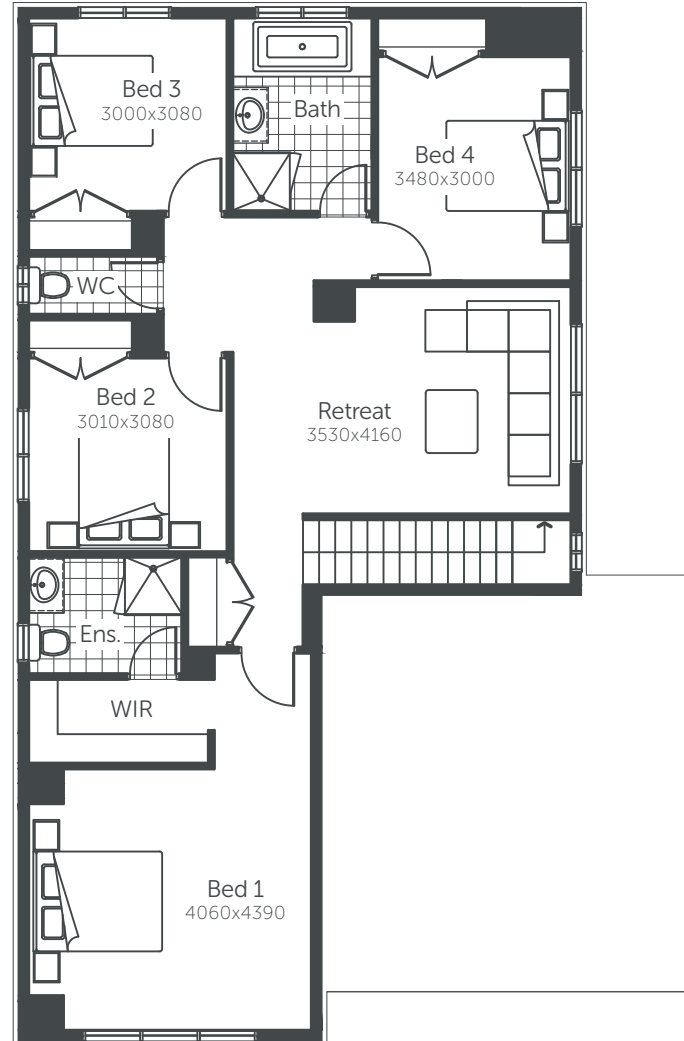

Essence Series

Flint 28

Min. Block Size 12.5 x 25m

AREAS

House area	220.93m ²
Garage	37.34m ²
Porch	4.25m ²

TOTAL AREAS 262.52m²

Classic facade shown

Essence Series

Flint 28

Min. Block Size 12.5 x 25m

AREAS

House area 225.69m²

Garage 36.78m²

Porch 4.25m²

TOTAL AREAS 266.70m²

ALFRESCO OPTION

Classic facade shown

Essence Series

Flint 34

Min. Block Size 14.0 x 25m

AREAS

House area	276.28m ²
Garage	36.43m ²
Porch	4.96m ²

TOTAL AREAS 317.67m²

Classic facade shown

Essence Series

Flint 34

Min. Block Size 14.0 x 25m

AREAS

House area	276.28m ²
Garage	36.43m ²
Porch	4.96m ²

TOTAL AREAS 317.67m²

Classic facade shown

Essence Series