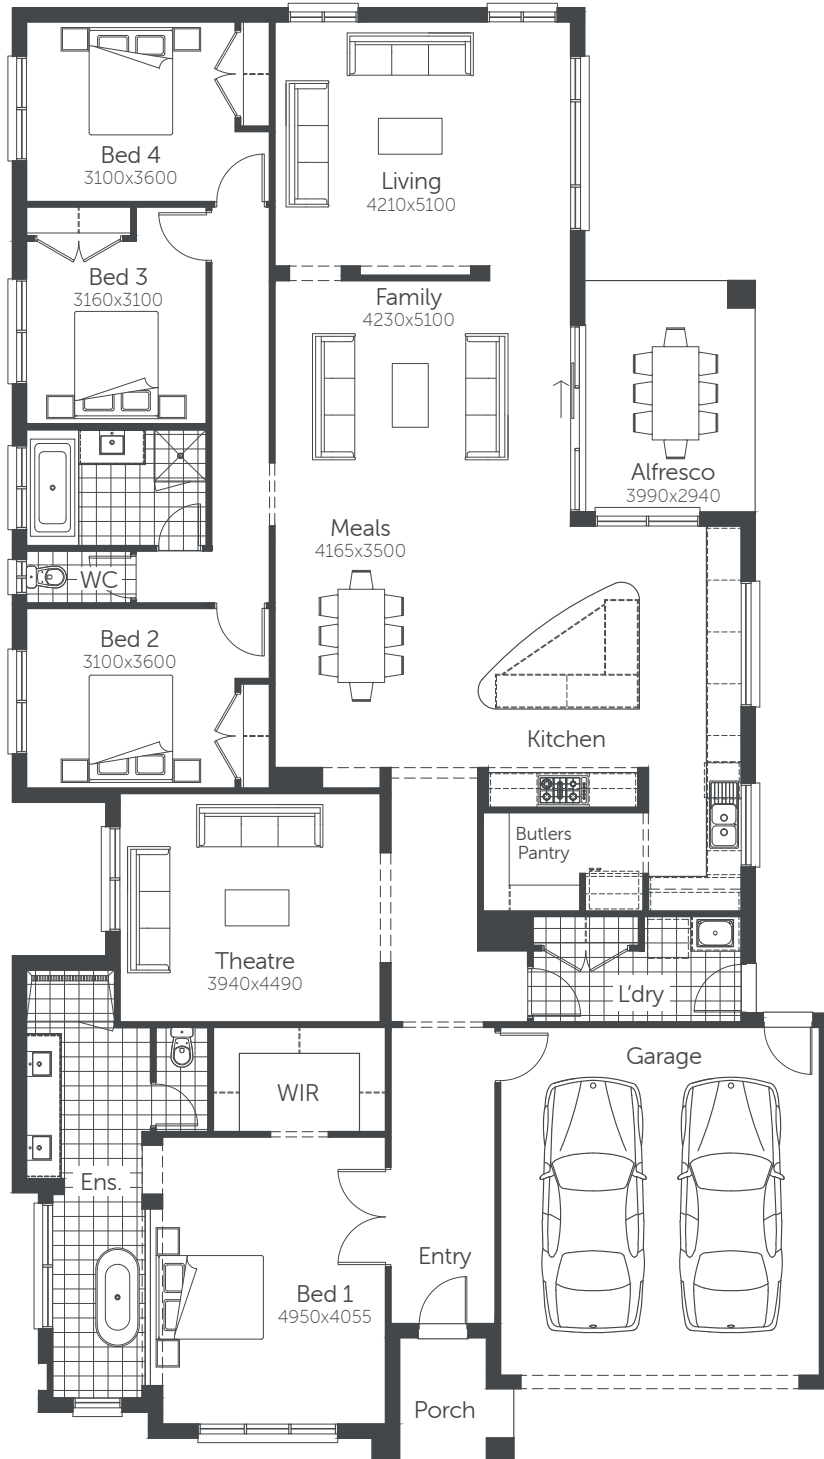

JASMINE

Standard Option

Min. Block Size 16.0 x 32m | Squares 32

House area
248.86m²

Garage
36.29m²

Porch
4.14m²

Alfresco
11.73m²

TOTAL AREA
301.02m²

JASMINE

Raked Ceiling Option

Min. Block Size 16.0 x 32m | Squares 32

House area
248.86m²

Garage
36.29m²

Porch
4.14m²

Alfresco
11.73m²

TOTAL AREA
301.02m²