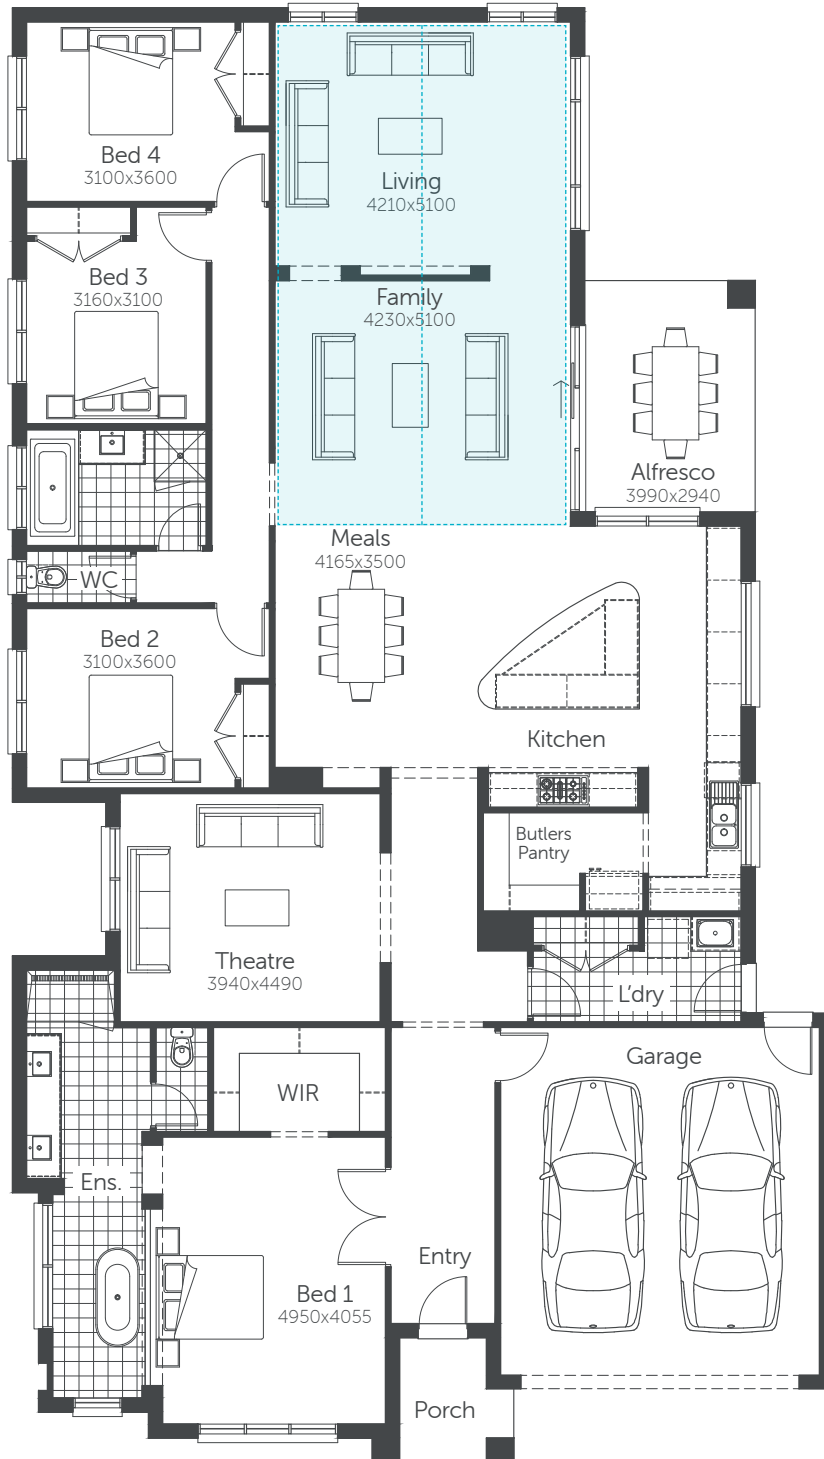

JASMINE

Standard Option

Min. Block Size 16.0 x 32m | Squares 32

House area
248.86m²

Garage
36.29m²

Porch
4.14m²

Alfresco
11.73m²

TOTAL AREA
301.02m²

JASMINE

Raked Ceiling Option

Min. Block Size 16.0 x 32m | Squares 32

House area
248.86m²

Garage
36.29m²

Porch
4.14m²

Alfresco
11.73m²

TOTAL AREA
301.02m²