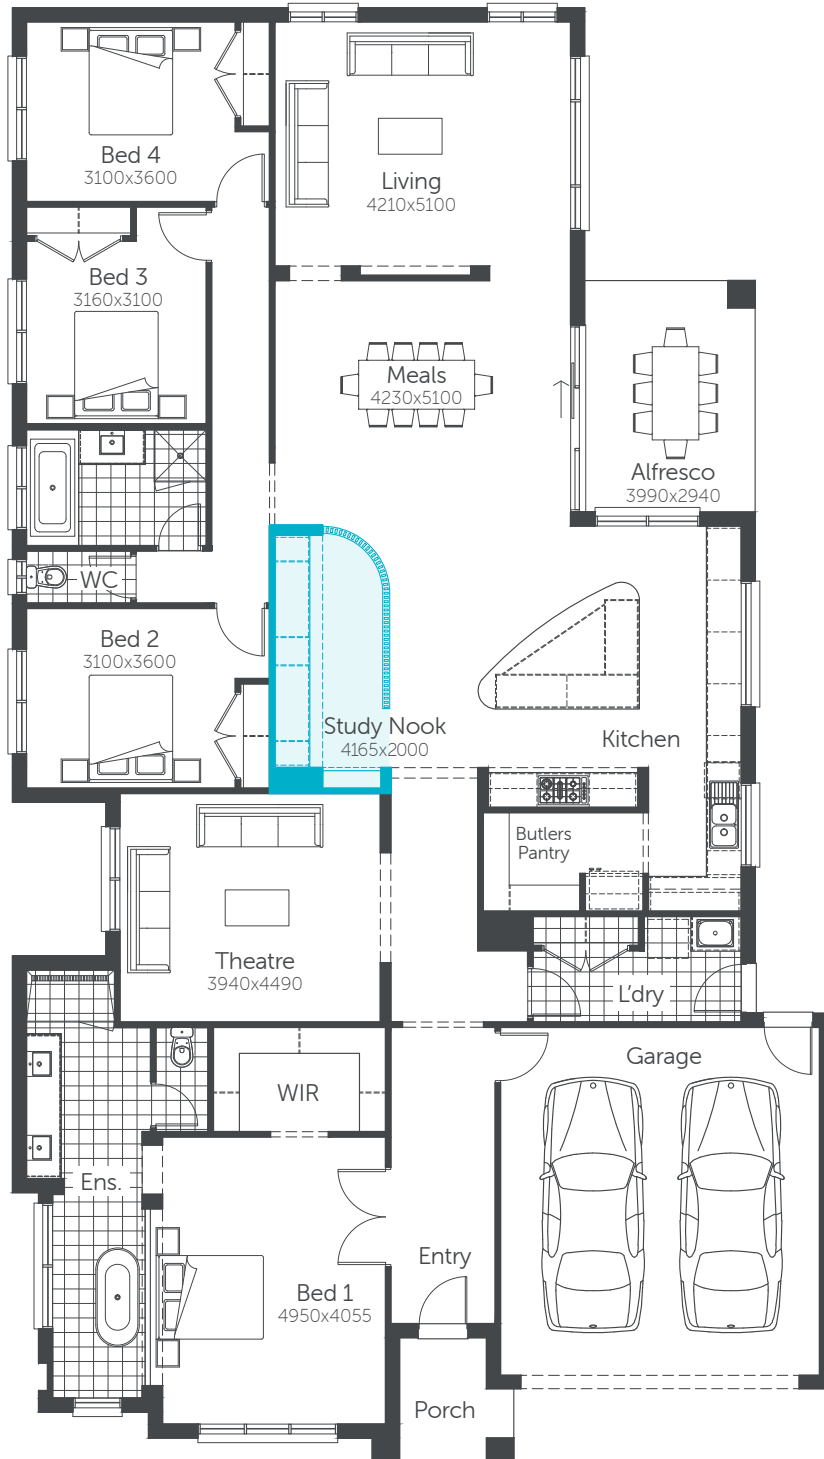

JASMINE

Standard Option

Min. Block Size 16.0 x 32m | Squares 32

House area
248.86m²

Garage
36.29m²

Porch
4.14m²

Alfresco
11.73m²

TOTAL AREA
301.02m²

JASMINE

Study Nook Option

Min. Block Size 16.0 x 32m | Squares 32

House area
248.86m²

Garage
36.29m²

Porch
4.14m²

Alfresco
11.73m²

TOTAL AREA
301.02m²