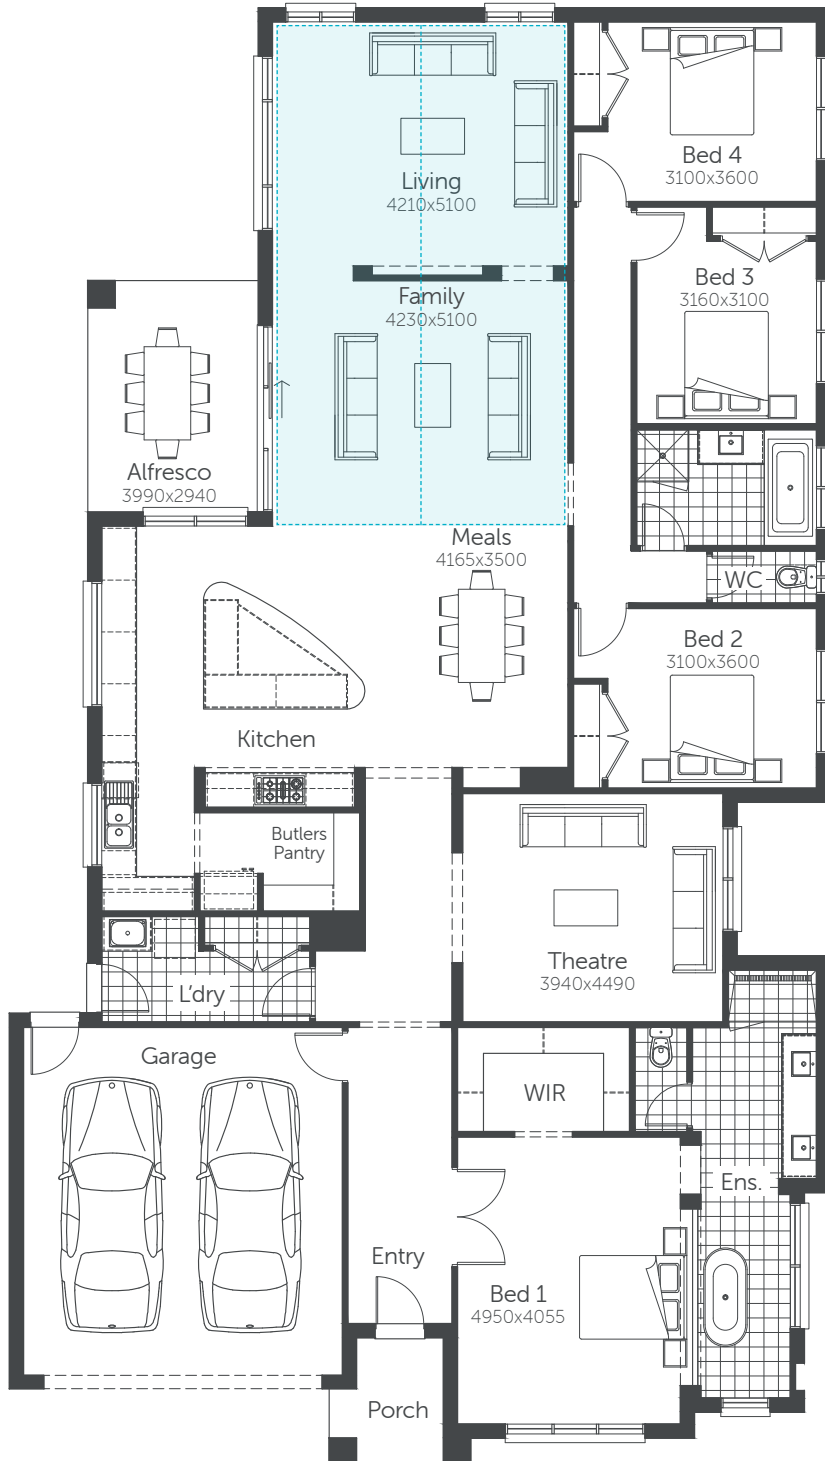

JASMINE

Standard Option

Min. Block Size 16.0 x 32m | Squares 32

House area
248.86m²

Garage
36.29m²

Porch
4.14m²

Alfresco
11.73m²

TOTAL AREA
301.02m²

JASMINE

Raked Ceiling Option

Min. Block Size 16.0 x 32m | Squares 32

House area
248.86m²

Garage
36.29m²

Porch
4.14m²

Alfresco
11.73m²

TOTAL AREA
301.02m²

JASMINE

Study Nook Option

Min. Block Size 16.0 x 32m | Squares 32

House area
248.86m²

Garage
36.29m²

Porch
4.14m²

Alfresco
11.73m²

TOTAL AREA
301.02m²