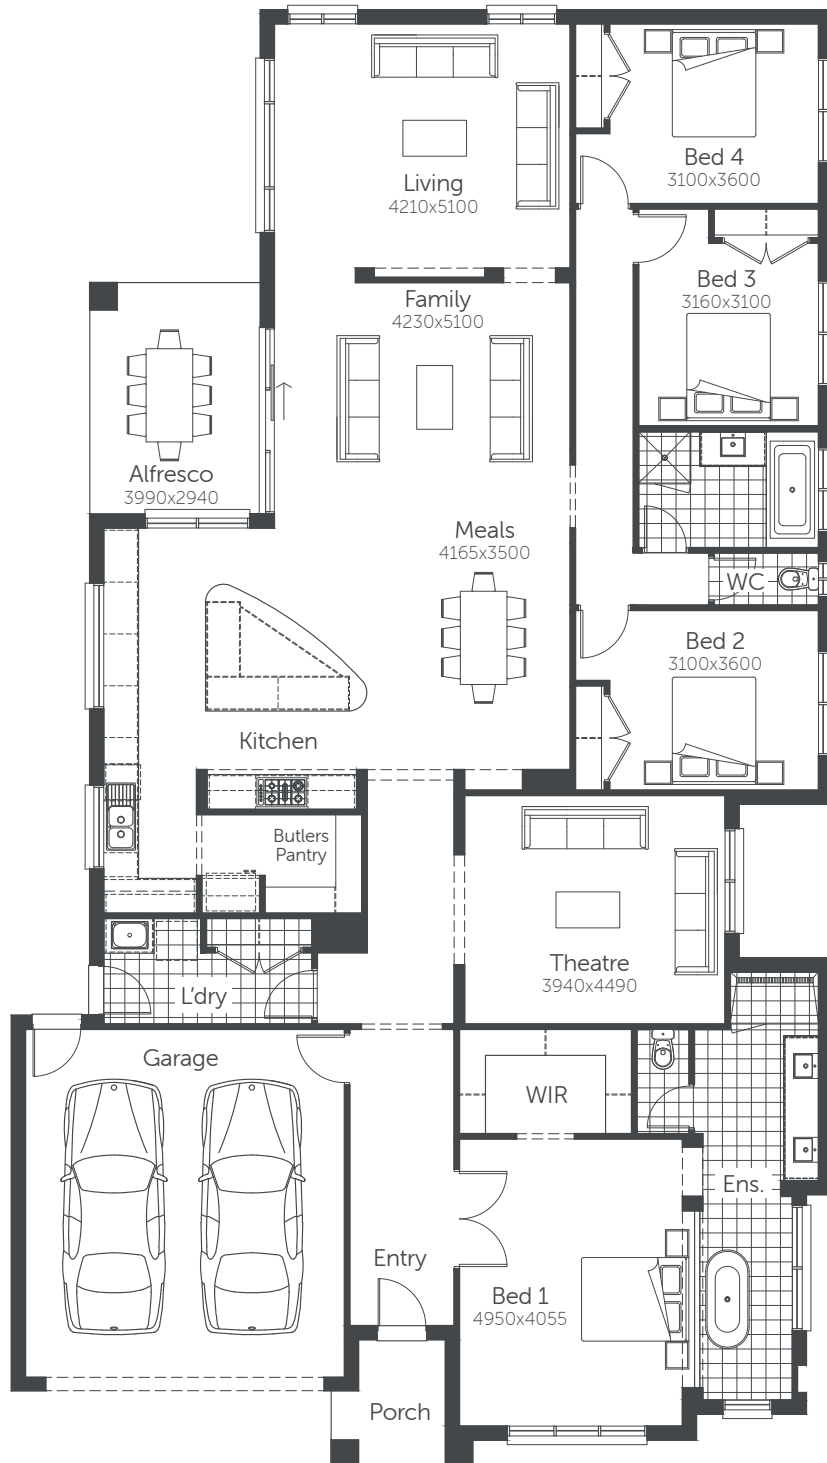

JASMINE

Standard Option

Min. Block Size 16.0 x 32m | Squares 32

House area
248.86m²

Garage
36.29m²

Porch
4.14m²

Alfresco
11.73m²

TOTAL AREA
301.02m²

JASMINE

Raked Ceiling Option

Min. Block Size 16.0 x 32m | Squares 32

House area
248.86m²

Garage
36.29m²

Porch
4.14m²

Alfresco
11.73m²

TOTAL AREA
301.02m²