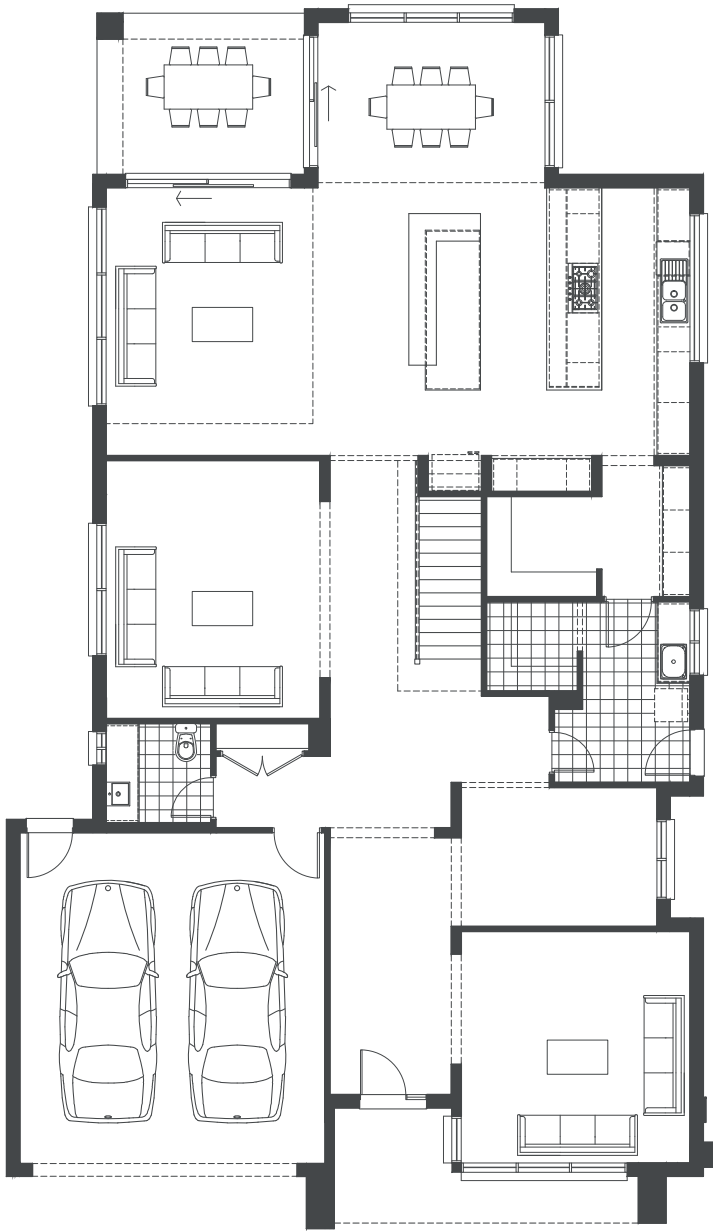

# OBSIDIAN

Standard Option

Min. Block Size 14.0 x 32m | Squares 47

# OBSIDIAN

Standard Option

Min. Block Size 14.0 x 32m | Squares 47

House area  
384.45m<sup>2</sup>

Garage  
37.03m<sup>2</sup>

Porch  
7.68m<sup>2</sup>

Alfresco  
11.01m<sup>2</sup>

**TOTAL AREA**  
**440.17m<sup>2</sup>**

# OBSIDIAN

Guest Bedroom Option

Min. Block Size 14.0 x 32m | Squares 47

House area  
384.45m<sup>2</sup>

Garage  
37.03m<sup>2</sup>

Porch  
7.68m<sup>2</sup>

Alfresco  
11.01m<sup>2</sup>

**TOTAL AREA**  
**440.17m<sup>2</sup>**