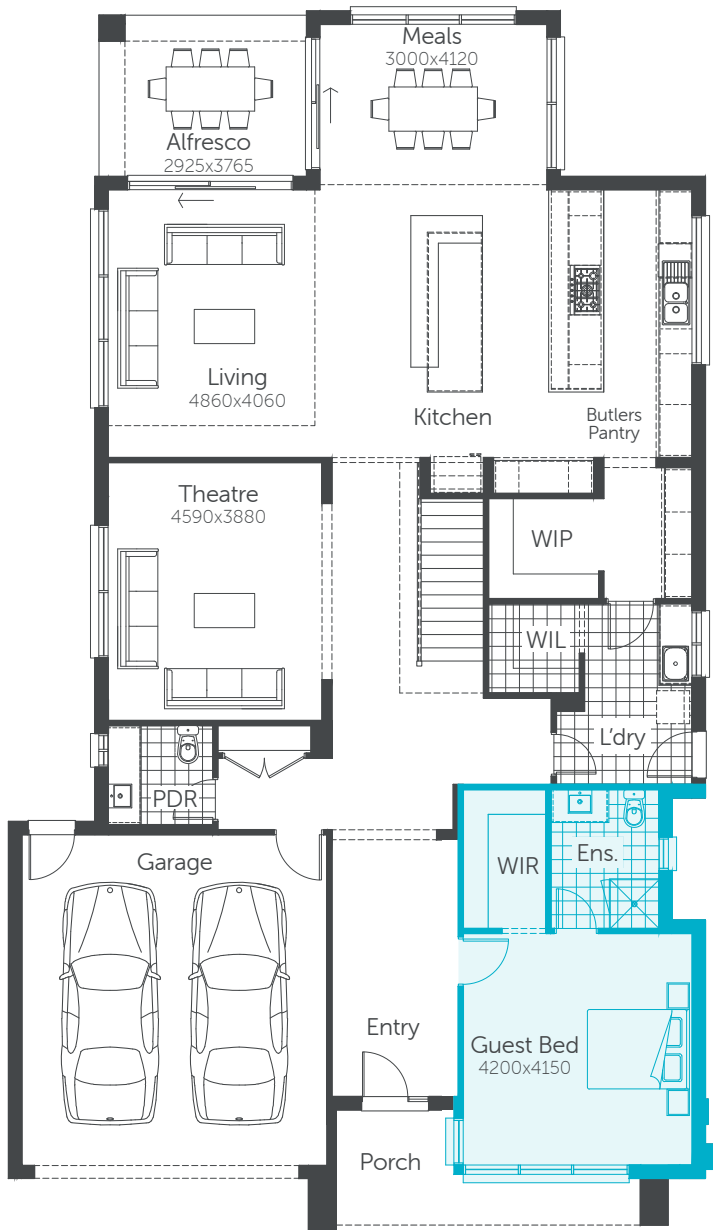

# OBSIDIAN

Standard Option

Min. Block Size 14.0 x 32m | Squares 47

# OBSIDIAN

Standard Option

Min. Block Size 14.0 x 32m | Squares 47

House area  
384.45m<sup>2</sup>

Garage  
37.03m<sup>2</sup>

Porch  
7.68m<sup>2</sup>

Alfresco  
11.01m<sup>2</sup>

**TOTAL AREA**  
**440.17m<sup>2</sup>**

# OBSIDIAN

Guest Bedroom Option

Min. Block Size 14.0 x 32m | Squares 47

House area  
384.45m<sup>2</sup>

Garage  
37.03m<sup>2</sup>

Porch  
7.68m<sup>2</sup>

Alfresco  
11.01m<sup>2</sup>

**TOTAL AREA**  
**440.17m<sup>2</sup>**