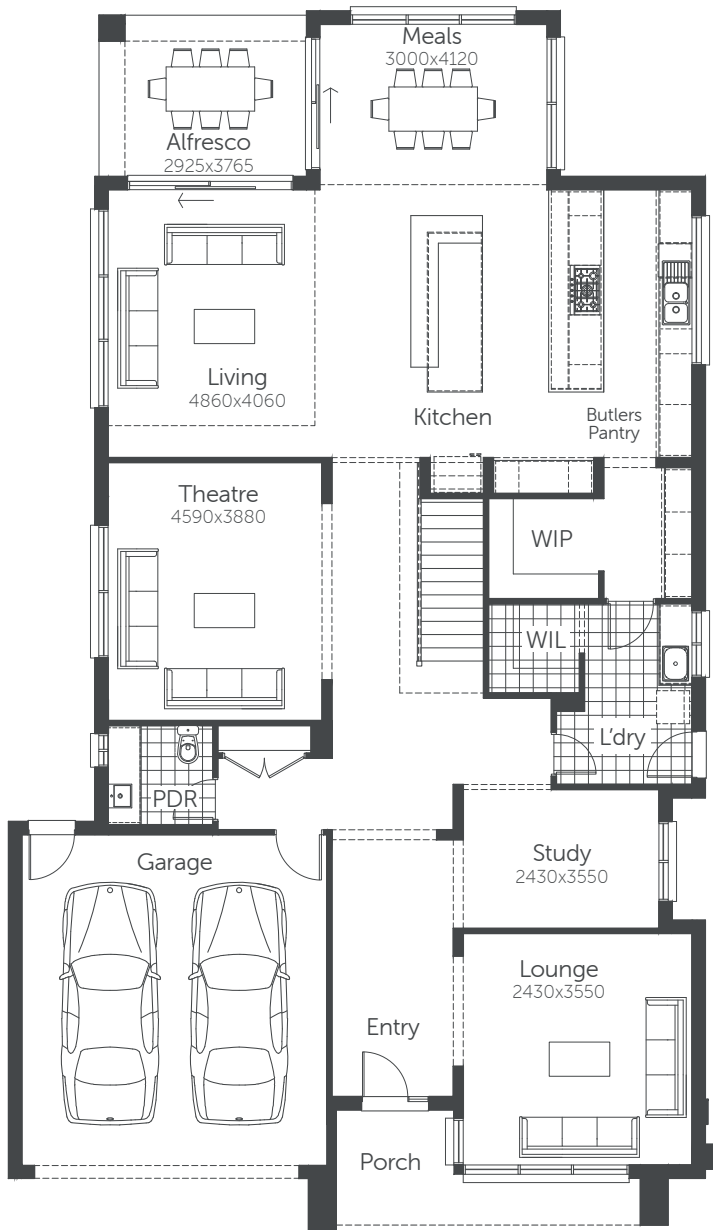

# OBSIDIAN

Standard Option

Min. Block Size 14.0 x 32m | Squares 47

# OBSIDIAN

Standard Option

Min. Block Size 14.0 x 32m | Squares 47

House area  
384.45m<sup>2</sup>

Garage  
37.03m<sup>2</sup>

Porch  
7.68m<sup>2</sup>

Alfresco  
11.01m<sup>2</sup>

**TOTAL AREA**  
**440.17m<sup>2</sup>**

# OBSIDIAN

Guest Bedroom Option

Min. Block Size 14.0 x 32m | Squares 47

House area  
384.45m<sup>2</sup>

Garage  
37.03m<sup>2</sup>

Porch  
7.68m<sup>2</sup>

Alfresco  
11.01m<sup>2</sup>

**TOTAL AREA**  
**440.17m<sup>2</sup>**