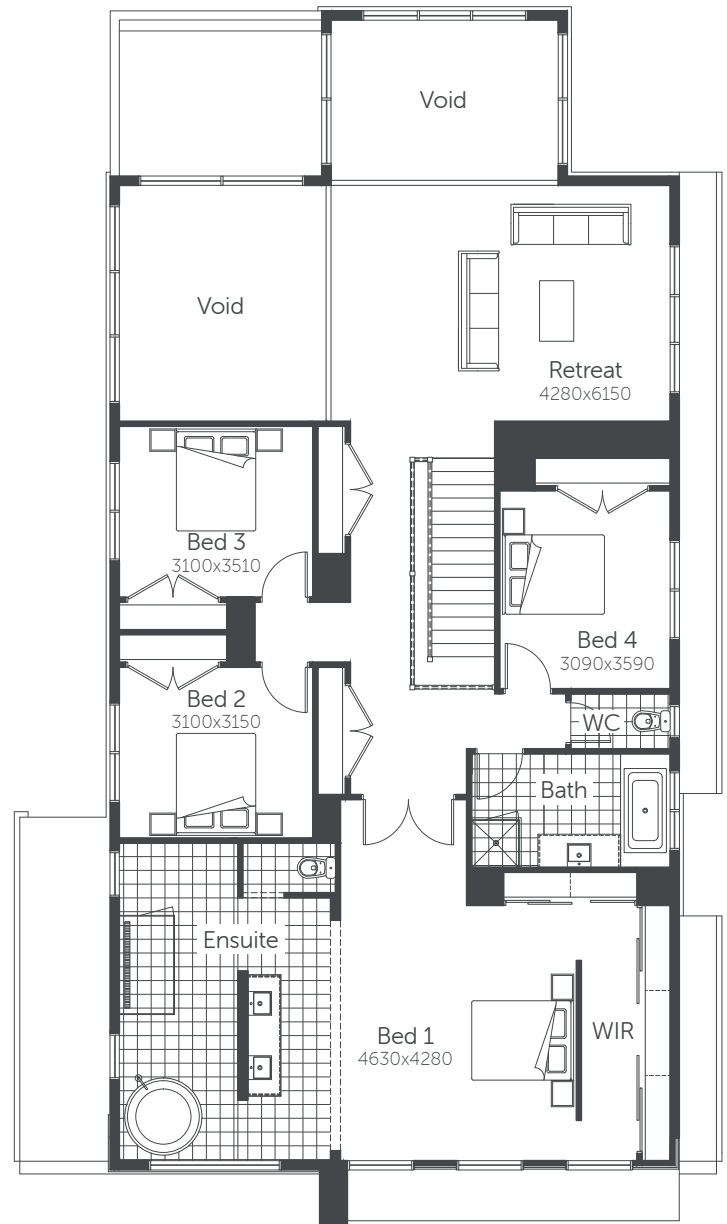

# OBSIDIAN

Standard Option

Min. Block Size 14.0 x 32m | Squares 47

# OBSIDIAN

Standard Option

Min. Block Size 14.0 x 32m | Squares 47

House area  
384.45m<sup>2</sup>

Garage  
37.03m<sup>2</sup>

Porch  
7.68m<sup>2</sup>

Alfresco  
11.01m<sup>2</sup>

**TOTAL AREA**  
**440.17m<sup>2</sup>**

# OBSIDIAN

Guest Bedroom Option

Min. Block Size 14.0 x 32m | Squares 47

House area  
384.45m<sup>2</sup>

Garage  
37.03m<sup>2</sup>

Porch  
7.68m<sup>2</sup>

Alfresco  
11.01m<sup>2</sup>

**TOTAL AREA**  
**440.17m<sup>2</sup>**