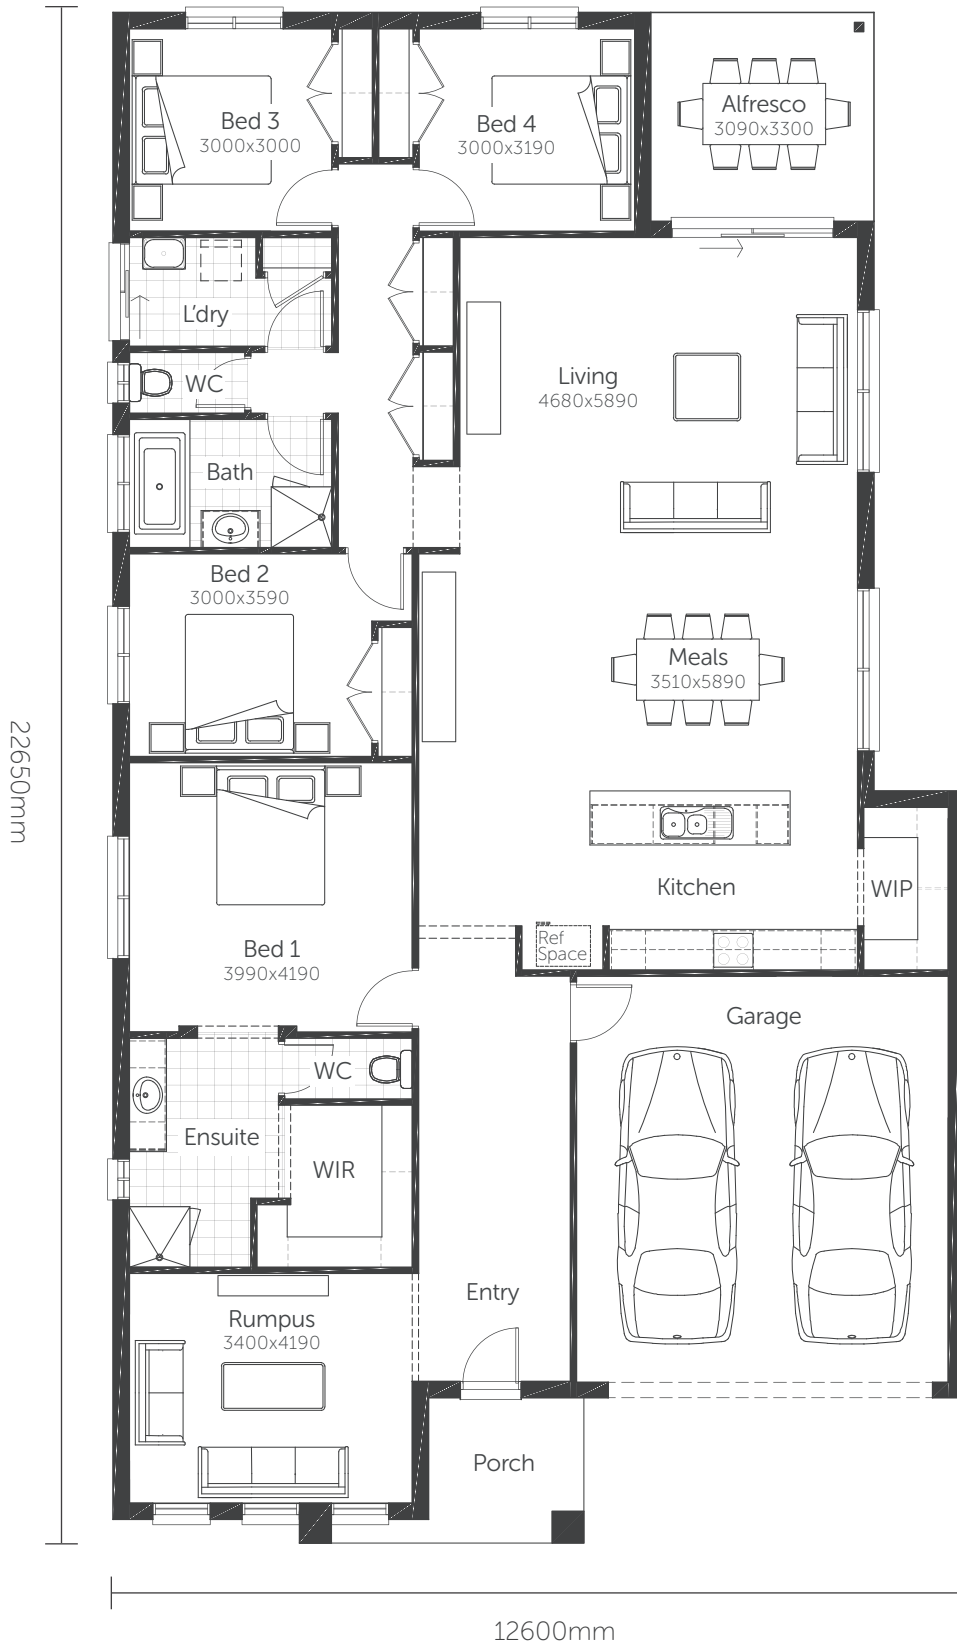

Essence Series

Orion 27

Min. Block Size 14.0 x 32m

AREAS	
House area	205.07m ²
Garage	36.33m ²
Porch	5.60m ²
Alfresco	9.85m ²
TOTAL AREAS	256.85m²

Classic facade shown

Essence Series

Orion 27

Min. Block Size 14.0 x 32m

AREAS

House area	205.07m ²
Garage	36.33m ²
Porch	5.60m ²
Alfresco	9.85m ²

TOTAL AREAS 256.85m²

Classic facade shown

Essence Series

Orion 27

Min. Block Size 14.0 x 32m

AREAS	
House area	205.07m ²
Garage	36.33m ²
Porch	5.60m ²
Alfresco	9.85m ²
TOTAL AREAS	256.85m²

Classic facade shown

BED 1/RUMPUS FLIP OPTION

Essence Series

Orion 27

Min. Block Size 14.0 x 32m

AREAS

House area	201.58m ²
Garage	36.14m ²
Porch	5.60m ²
Alfresco	9.85m ²

TOTAL AREAS 253.17m²

Classic facade shown

GARAGE REAR ACCESS OPTION

Essence Series

Orion 27

Min. Block Size 14.0 x 32m

AREAS

House area	205.07m ²
Garage	36.33m ²
Porch	5.60m ²
Alfresco	9.85m ²

TOTAL AREAS 256.85m²