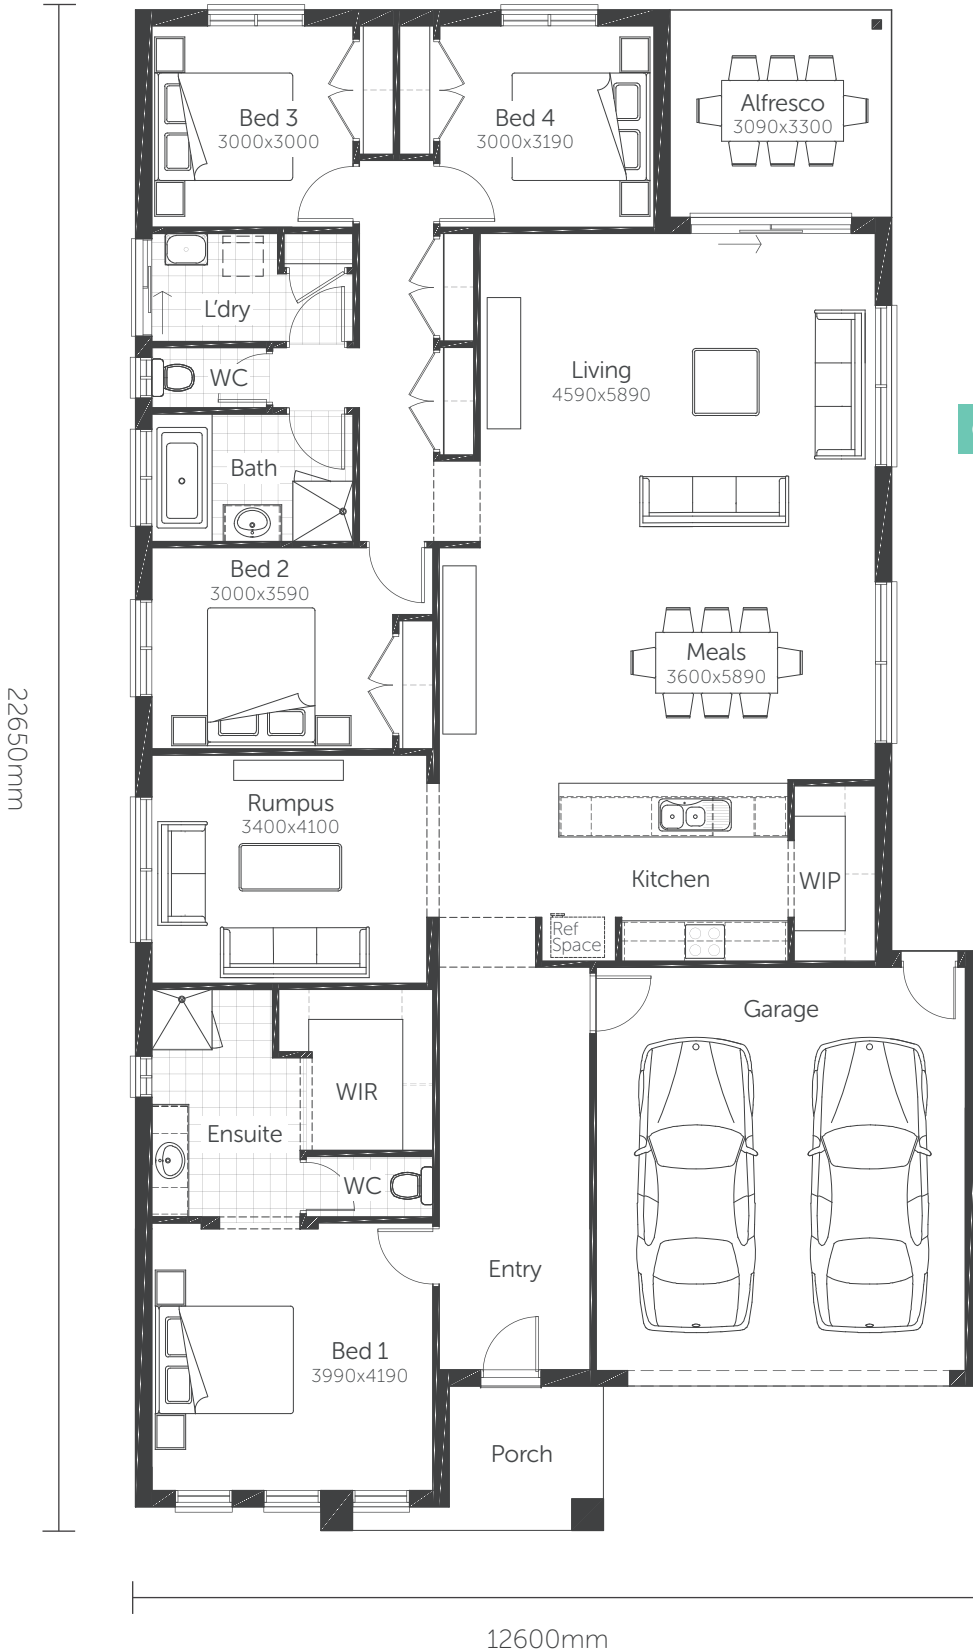

Essence Series

Orion 27

Min. Block Size 14.0 x 32m

AREAS	
House area	205.07m ²
Garage	36.33m ²
Porch	5.60m ²
Alfresco	9.85m ²
TOTAL AREAS	256.85m²

Classic facade shown

Essence Series

Orion 27

Min. Block Size 14.0 x 32m

AREAS

House area	205.07m ²
Garage	36.33m ²
Porch	5.60m ²
Alfresco	9.85m ²

TOTAL AREAS 256.85m²

Classic facade shown

Essence Series

Orion 27

Min. Block Size 14.0 x 32m

AREAS	
House area	205.07m ²
Garage	36.33m ²
Porch	5.60m ²
Alfresco	9.85m ²
TOTAL AREAS	256.85m²

Classic facade shown

BED 1/RUMPUS FLIP OPTION

Essence Series

Orion 27

Min. Block Size 14.0 x 32m

AREAS

House area	201.58m ²
Garage	36.14m ²
Porch	5.60m ²
Alfresco	9.85m ²

TOTAL AREAS 253.17m²

Classic facade shown

GARAGE REAR ACCESS OPTION

Essence Series

Orion 27

Min. Block Size 14.0 x 32m

AREAS

House area	205.07m ²
Garage	36.33m ²
Porch	5.60m ²
Alfresco	9.85m ²

TOTAL AREAS 256.85m²