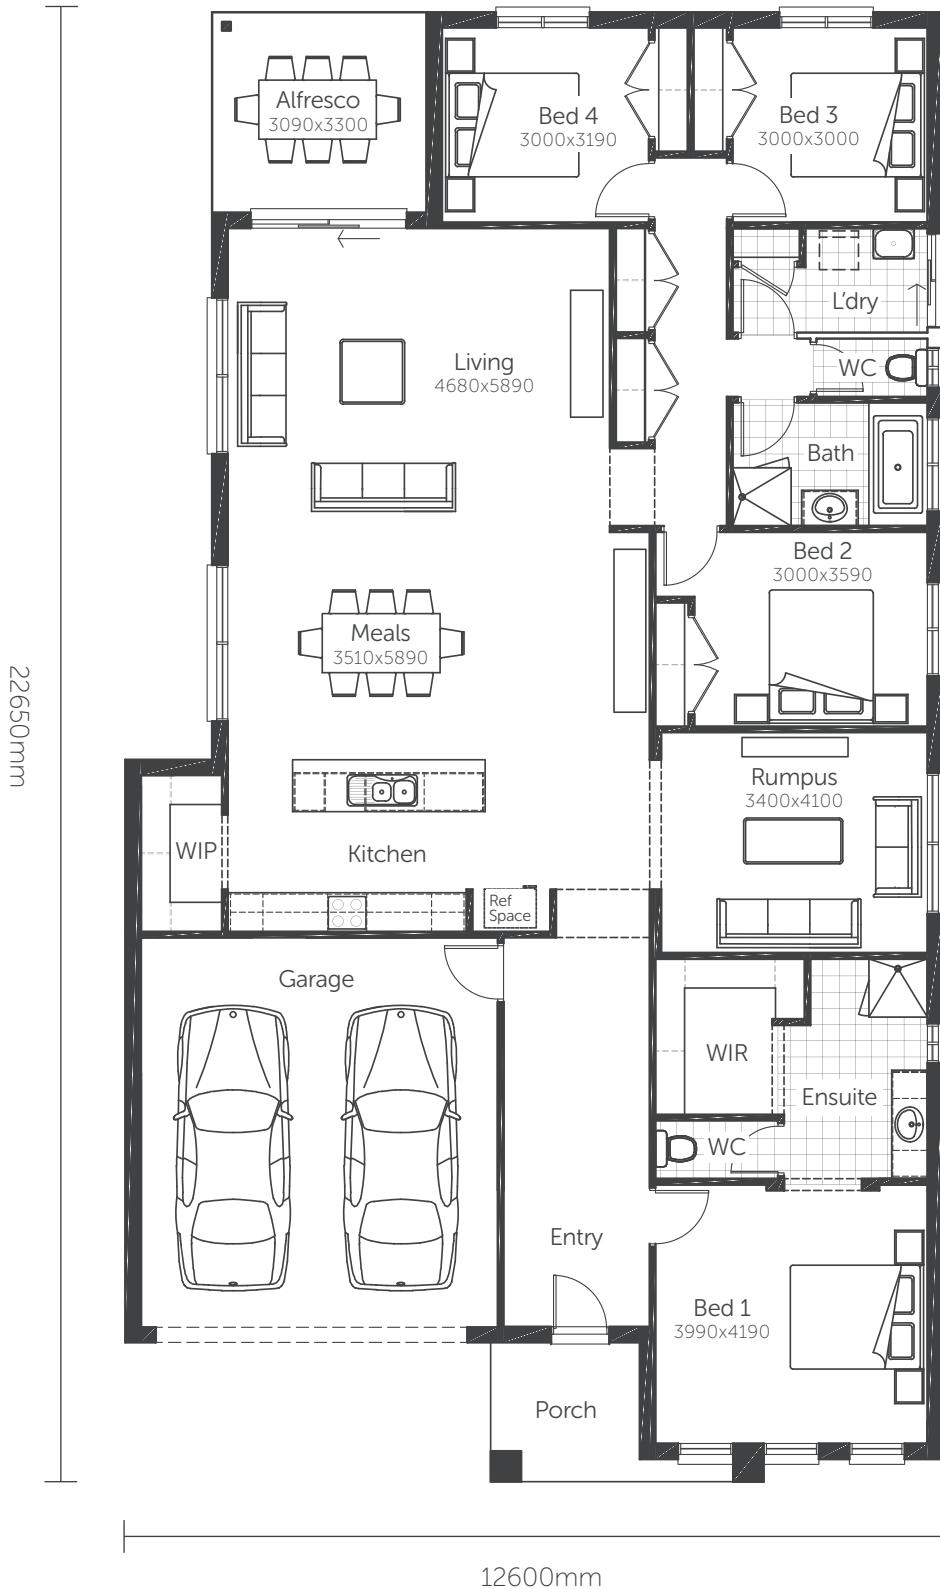

Essence Series

Orion 27

Min. Block Size 14.0 x 32m

AREAS	
House area	205.07m ²
Garage	36.33m ²
Porch	5.60m ²
Alfresco	9.85m ²
TOTAL AREAS	256.85m²

Classic facade shown

Essence Series

Orion 27

Min. Block Size 14.0 x 32m

AREAS

House area	205.07m ²
Garage	36.33m ²
Porch	5.60m ²
Alfresco	9.85m ²

TOTAL AREAS 256.85m²

Classic facade shown

Essence Series

Orion 27

Min. Block Size 14.0 x 32m

AREAS	
House area	205.07m ²
Garage	36.33m ²
Porch	5.60m ²
Alfresco	9.85m ²
TOTAL AREAS	256.85m²

Classic facade shown

BED 1/RUMPUS FLIP OPTION

Essence Series

Orion 27

Min. Block Size 14.0 x 32m

AREAS

House area	201.58m ²
Garage	36.14m ²
Porch	5.60m ²
Alfresco	9.85m ²

TOTAL AREAS 253.17m²

Classic facade shown

GARAGE REAR ACCESS OPTION

Essence Series

Orion 27

Min. Block Size 14.0 x 32m

AREAS

House area	205.07m ²
Garage	36.33m ²
Porch	5.60m ²
Alfresco	9.85m ²

TOTAL AREAS 256.85m²