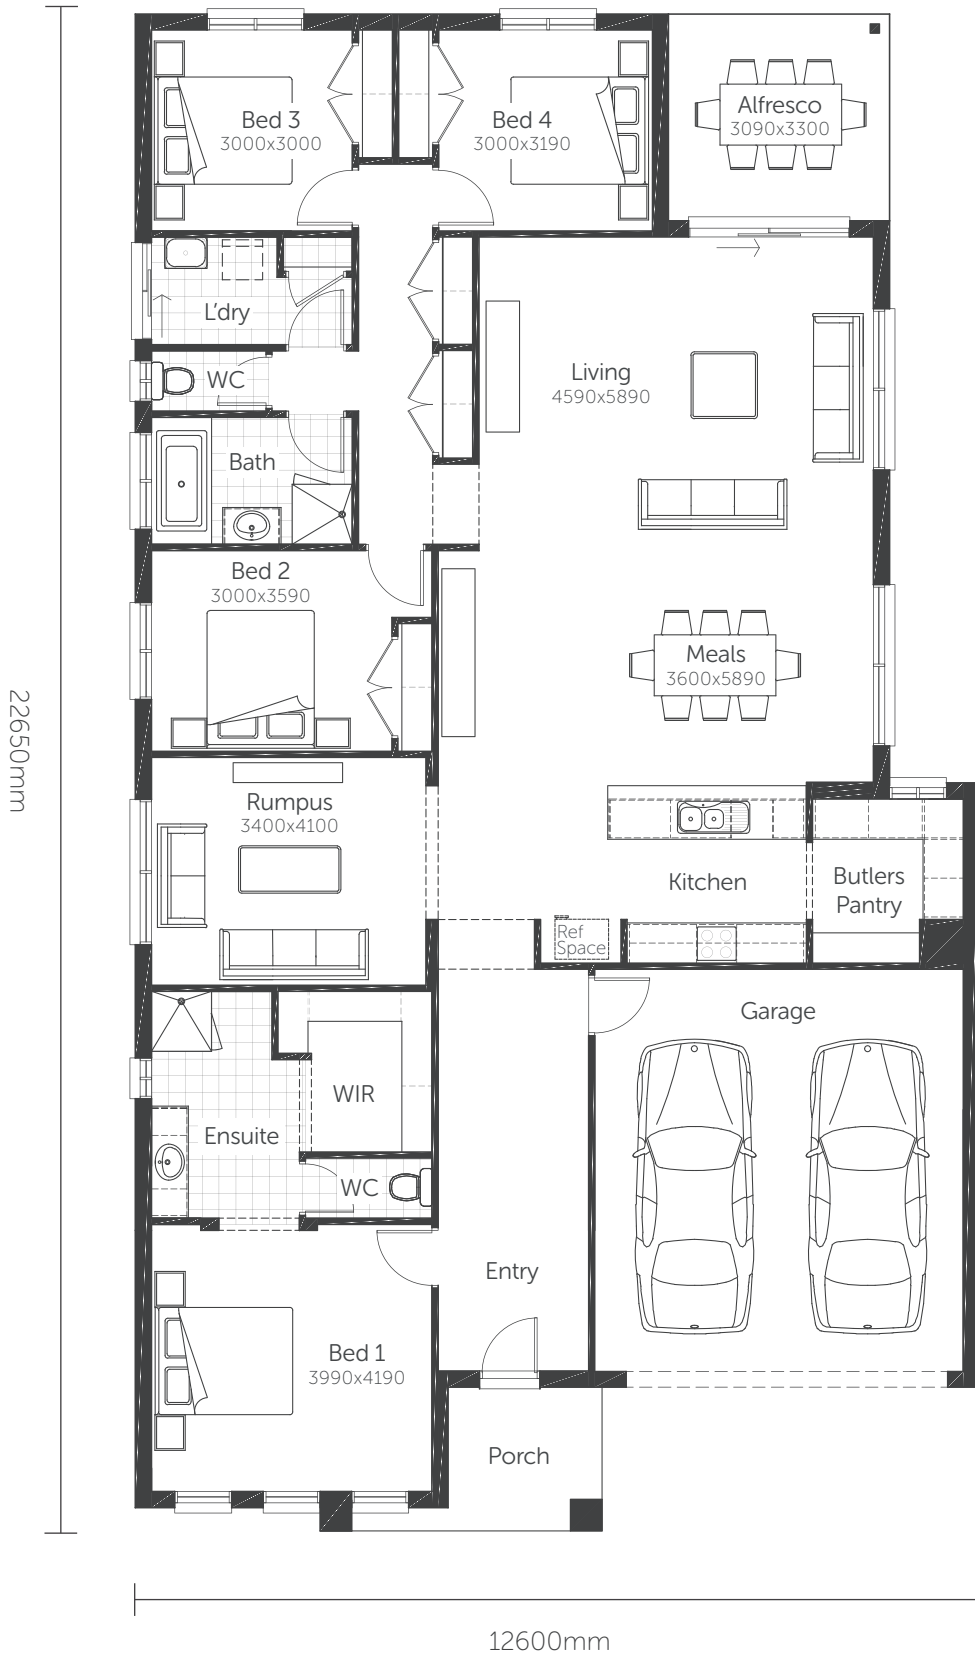

Essence Series

Orion 27

Min. Block Size 14.0 x 32m

AREAS	
House area	205.07m ²
Garage	36.33m ²
Porch	5.60m ²
Alfresco	9.85m ²
TOTAL AREAS	256.85m²

Classic facade shown

Essence Series

Orion 27

Min. Block Size 14.0 x 32m

Classic facade shown

BED 1/RUMPUS FLIP OPTION

Essence Series

Orion 27

Min. Block Size 14.0 x 32m

AREAS

House area	201.58m ²
Garage	36.14m ²
Porch	5.60m ²
Alfresco	9.85m ²

TOTAL AREAS 253.17m²

Classic facade shown

GARAGE REAR ACCESS OPTION

Essence Series

Orion 27

Min. Block Size 14.0 x 32m

AREAS

House area	205.07m ²
Garage	36.33m ²
Porch	5.60m ²
Alfresco	9.85m ²

TOTAL AREAS 256.85m²

Classic facade shown

BUTLERS PANTRY OPTION

Essence Series

Orion 27

Min. Block Size 14.0 x 32m

AREAS

House area	205.64m ²
Garage	36.14m ²
Porch	5.60m ²
Alfresco	10.29m ²

TOTAL AREAS 257.67m²