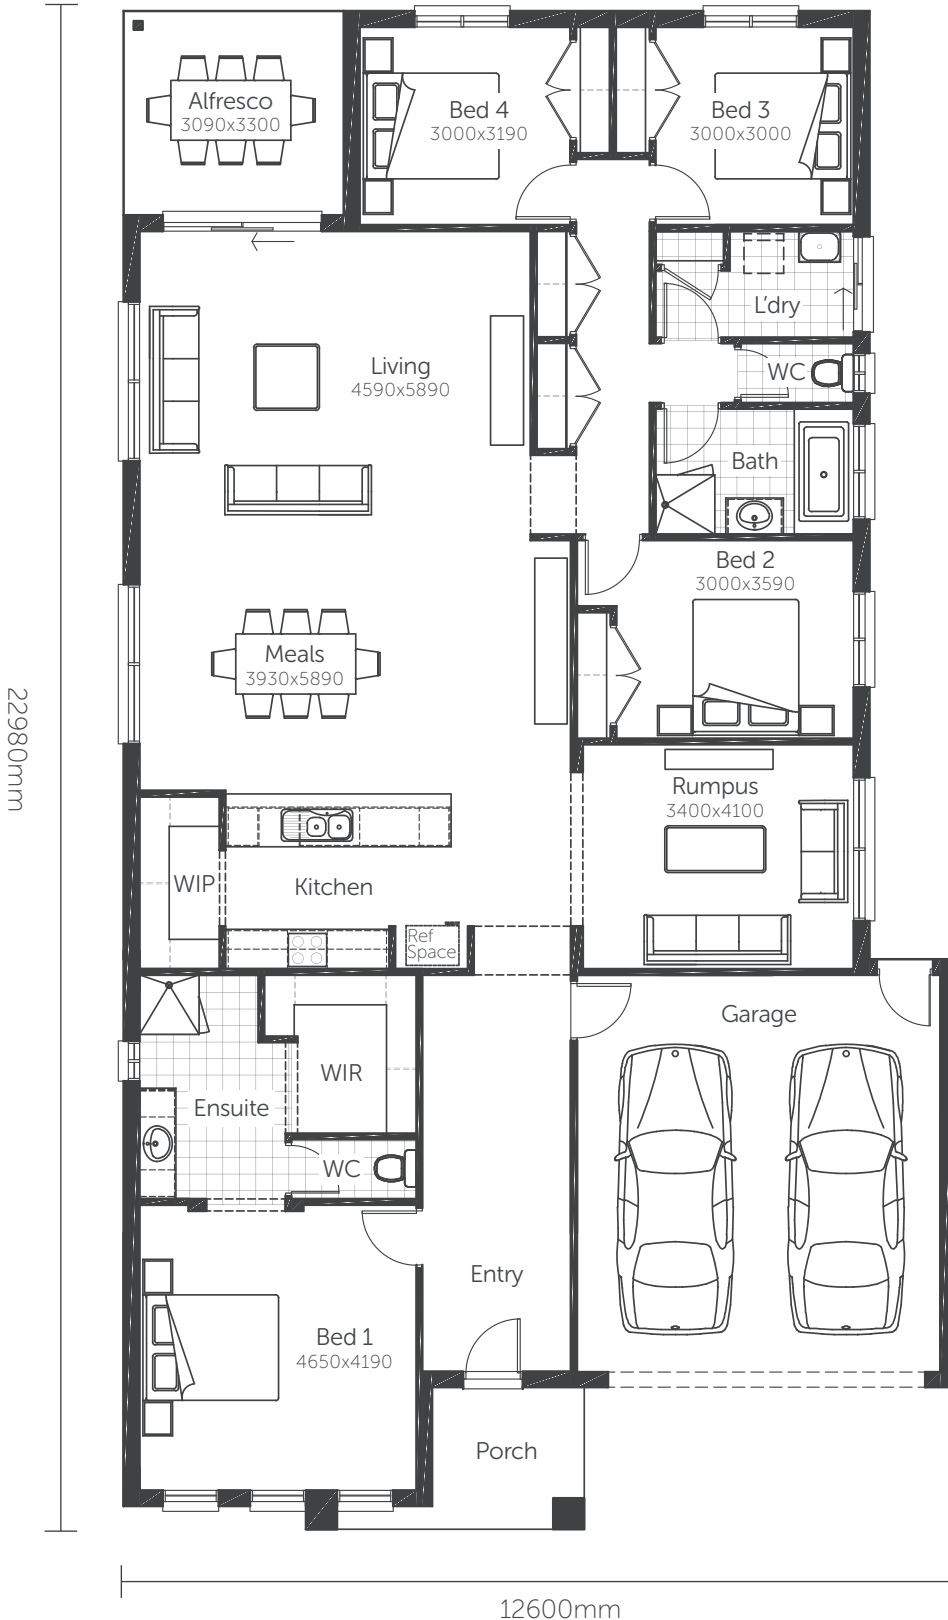

Essence Series

Orion 27

Min. Block Size 14.0 x 32m

AREAS	
House area	205.07m ²
Garage	36.33m ²
Porch	5.60m ²
Alfresco	9.85m ²
TOTAL AREAS	256.85m²

Classic facade shown

Essence Series

Orion 27

Min. Block Size 14.0 x 32m

Classic facade shown

GARAGE REAR ACCESS OPTION

Essence Series

Orion 27

Min. Block Size 14.0 x 32m

AREAS

House area	205.07m ²
Garage	36.33m ²
Porch	5.60m ²
Alfresco	9.85m ²

TOTAL AREAS 256.85m²

Classic facade shown

BUTLERS PANTRY OPTION

Essence Series

Orion 27

Min. Block Size 14.0 x 32m

AREAS

House area	205.64m ²
Garage	36.14m ²
Porch	5.60m ²
Alfresco	10.29m ²

TOTAL AREAS 257.67m²

Classic facade shown

STUDY NOOK OPTION

Essence Series

Orion 27

Min. Block Size 14.0 x 32m

AREAS	
House area	205.07m ²
Garage	36.33m ²
Porch	5.60m ²
Alfresco	9.85m ²
TOTAL AREAS	256.85m²

Classic facade shown