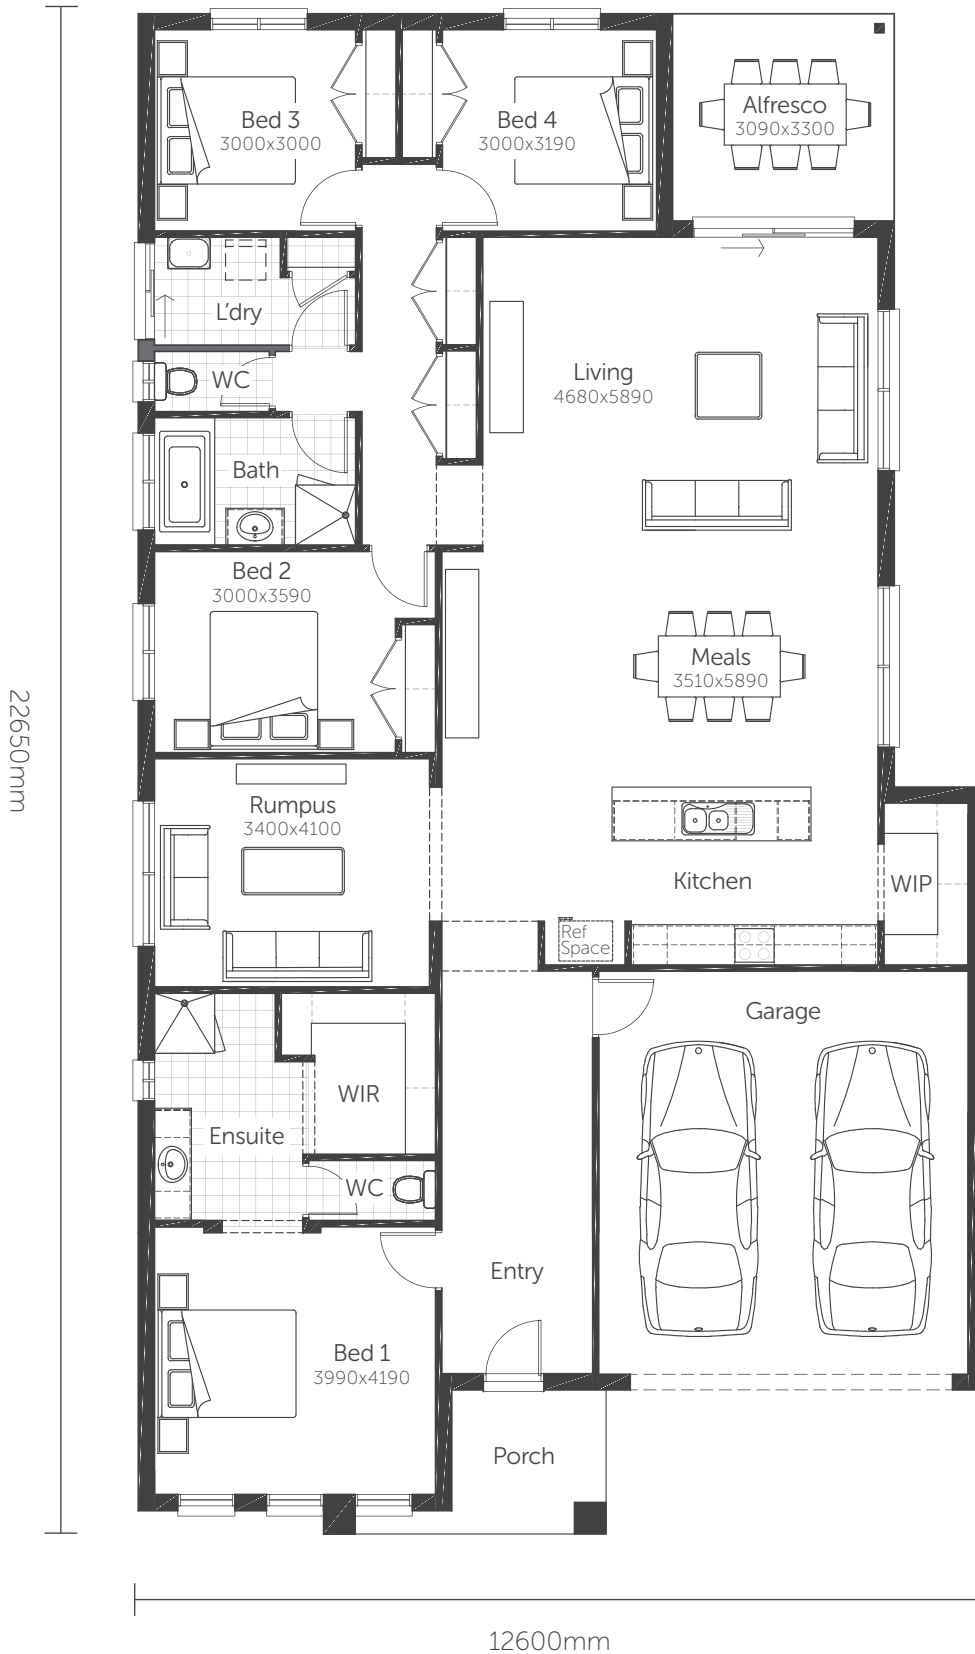

Essence Series

Orion 27

Min. Block Size 14.0 x 32m

AREAS	
House area	205.07m ²
Garage	36.33m ²
Porch	5.60m ²
Alfresco	9.85m ²
TOTAL AREAS	256.85m²

Classic facade shown

Essence Series

Orion 27

Min. Block Size 14.0 x 32m

AREAS

House area	205.07m ²
Garage	36.33m ²
Porch	5.60m ²
Alfresco	9.85m ²

TOTAL AREAS 256.85m²

Classic facade shown

Essence Series

Orion 27

Min. Block Size 14.0 x 32m

AREAS	
House area	205.07m ²
Garage	36.33m ²
Porch	5.60m ²
Alfresco	9.85m ²
TOTAL AREAS	256.85m²

Classic facade shown

BED 1/RUMPUS FLIP OPTION

Essence Series

Orion 27

Min. Block Size 14.0 x 32m

AREAS

House area	201.58m ²
Garage	36.14m ²
Porch	5.60m ²
Alfresco	9.85m ²

TOTAL AREAS 253.17m²

Classic facade shown

GARAGE REAR ACCESS OPTION

Essence Series

Orion 27

Min. Block Size 14.0 x 32m

AREAS

House area	205.07m ²
Garage	36.33m ²
Porch	5.60m ²
Alfresco	9.85m ²

TOTAL AREAS 256.85m²