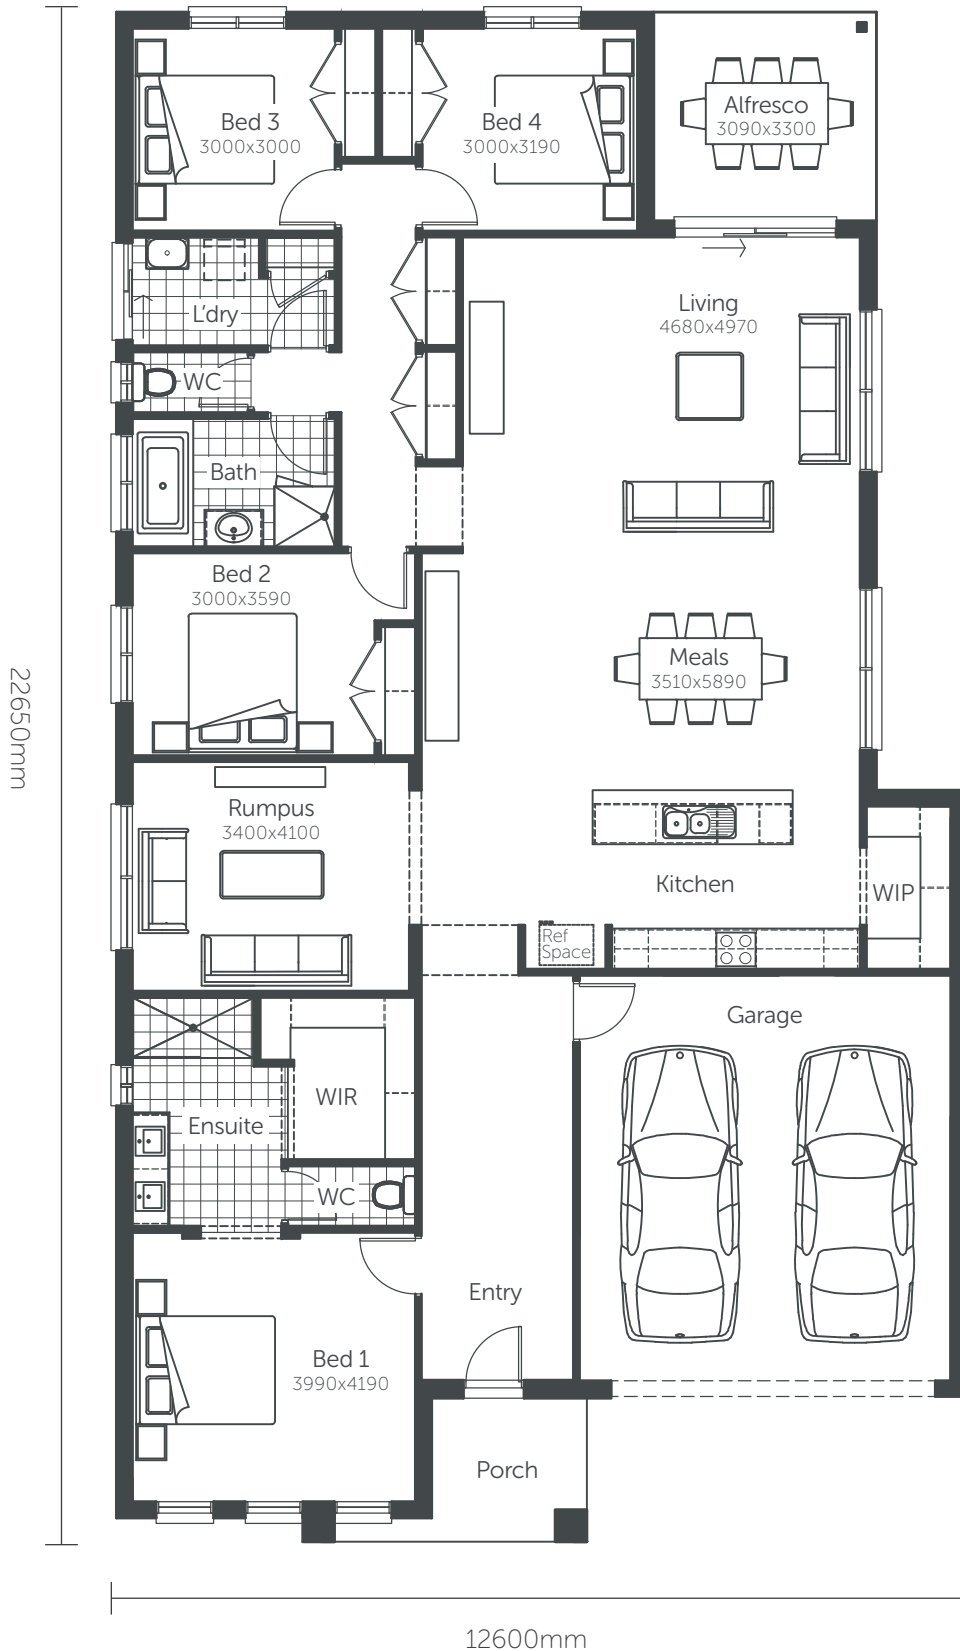

Essence Series

Orion 27

Min. Block Size 14.0 x 32m

AREAS	
House area	205.07m²
Garage	36.33m²
Porch	5.60m²
Alfresco	9.85m²
TOTAL AREAS	256.85m²

Classic facade shown

ENSUITE OPTION