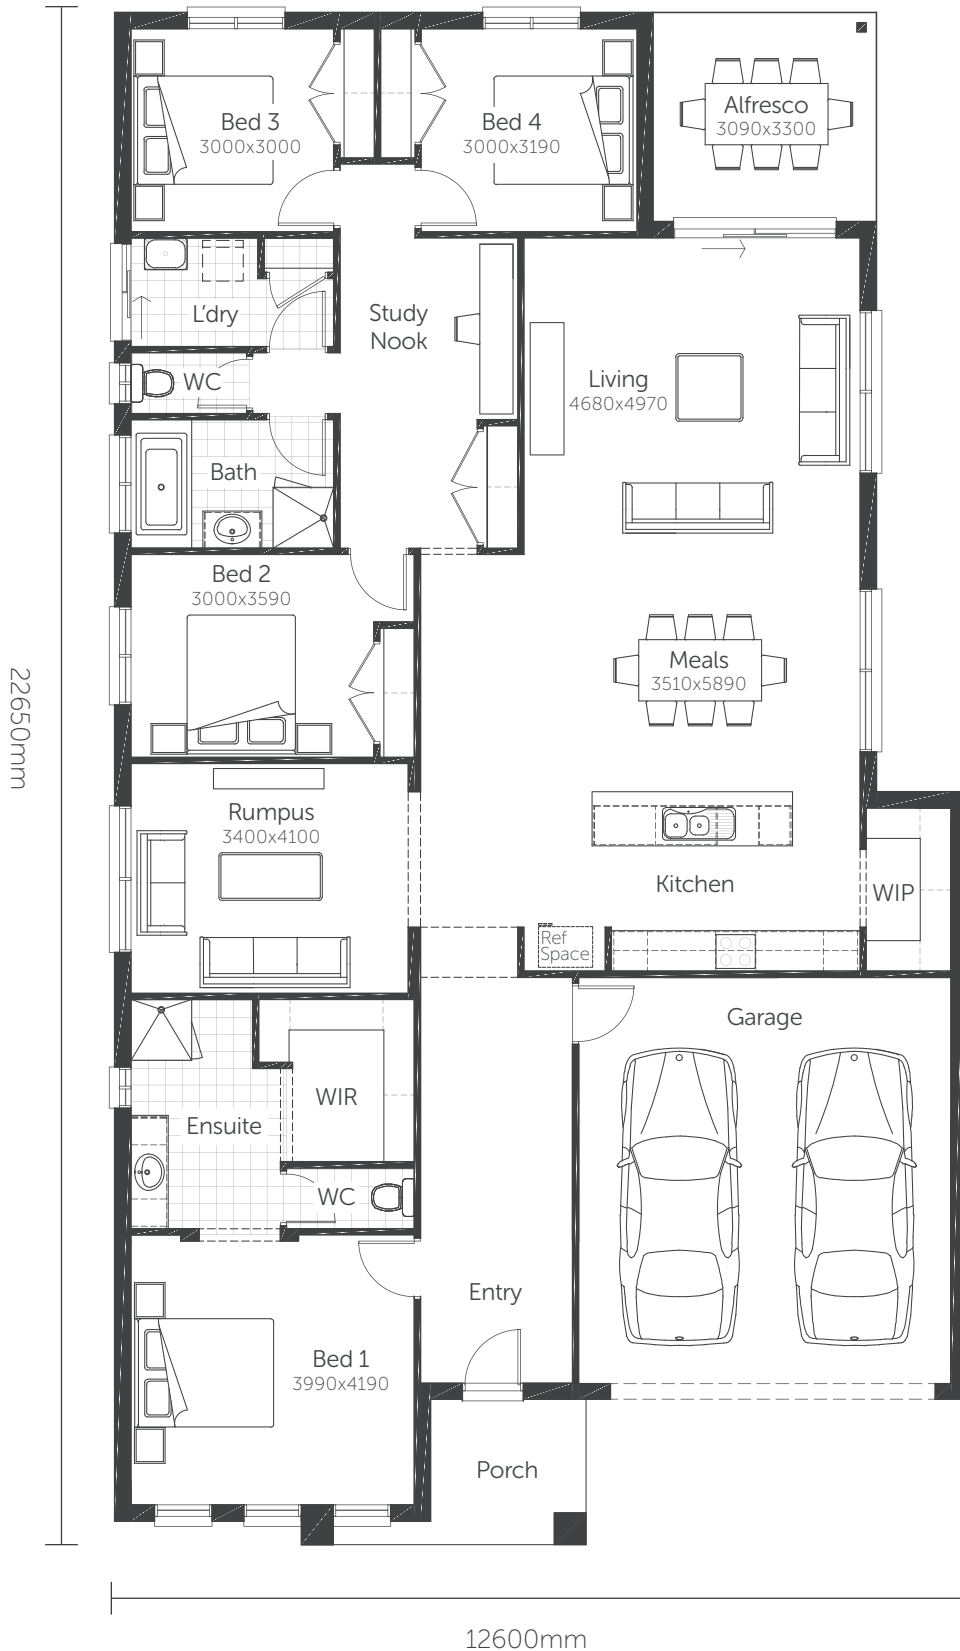

Essence Series

Orion 27

Min. Block Size 14.0 x 32m

AREAS	
House area	205.07m ²
Garage	36.33m ²
Porch	5.60m ²
Alfresco	9.85m ²
TOTAL AREAS	256.85m²

Classic facade shown

Essence Series

Orion 27

Min. Block Size 14.0 x 32m

Classic facade shown

BED 1/RUMPUS FLIP OPTION

Essence Series

Orion 27

Min. Block Size 14.0 x 32m

AREAS

House area	201.58m ²
Garage	36.14m ²
Porch	5.60m ²
Alfresco	9.85m ²

TOTAL AREAS 253.17m²

Classic facade shown

REAR FLIP OPTION

Essence Series

Orion 27

Min. Block Size 14.0 x 32m

AREAS

House area	205.07m ²
Garage	36.33m ²
Porch	5.60m ²
Alfresco	9.85m ²

TOTAL AREAS 256.85m²

Classic facade shown

STUDY NOOK OPTION

Essence Series

Orion 27

Min. Block Size 14.0 x 32m

AREAS	
House area	205.07m ²
Garage	36.33m ²
Porch	5.60m ²
Alfresco	9.85m ²
TOTAL AREAS	256.85m²

Classic facade shown