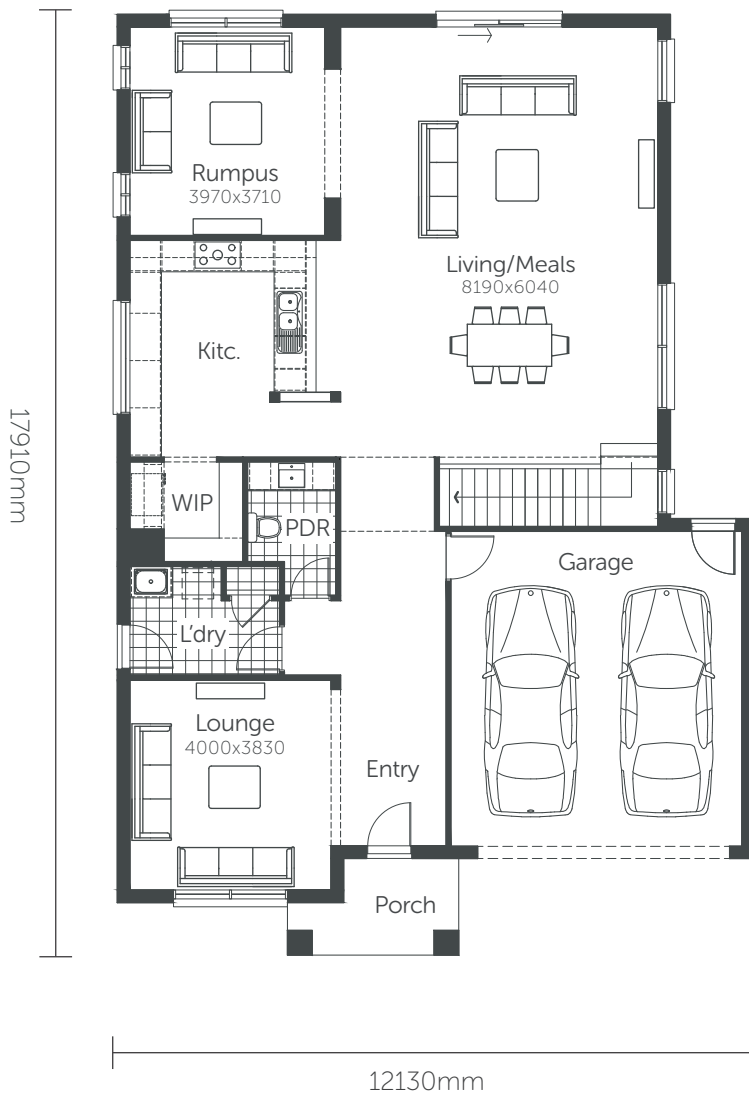

# Flint 36

Min. Block Size 14 x 25m

## AREAS

House area	292.02m <sup>2</sup>
Garage	37.37m <sup>2</sup>
Porch	5.10m <sup>2</sup>
<b>TOTAL AREAS</b>	<b>334.49m<sup>2</sup></b>

Classic facade shown