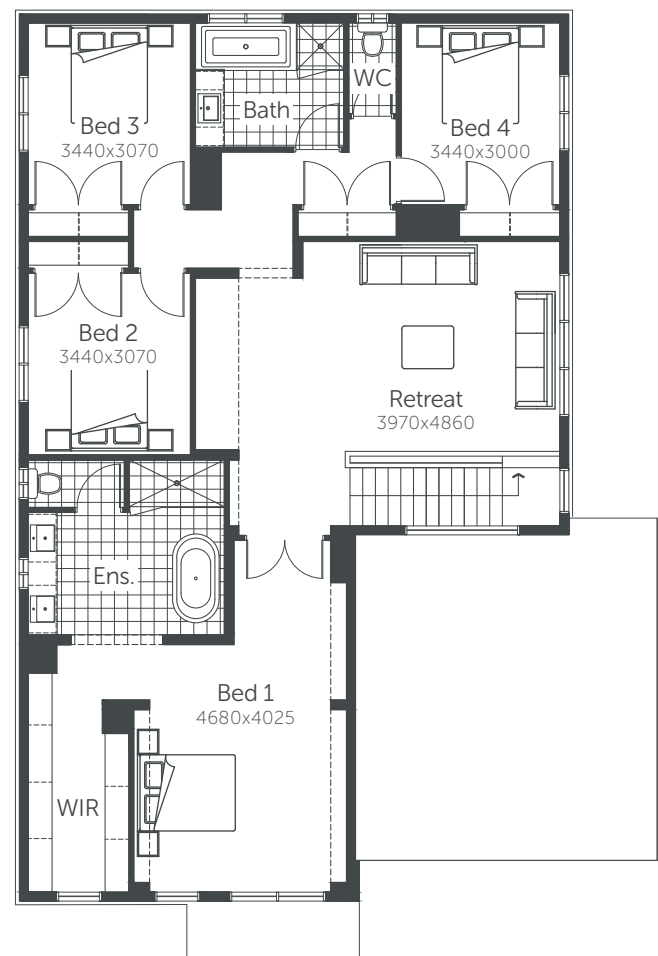

Premium Series

Flint 36

Min. Block Size 14 x 25m

AREAS

House area	292.02m²
Garage	37.37m²
Porch	5.10m²
TOTAL AREAS	334.49m²

GUEST BEDROOM OPTION

Classic facade shown