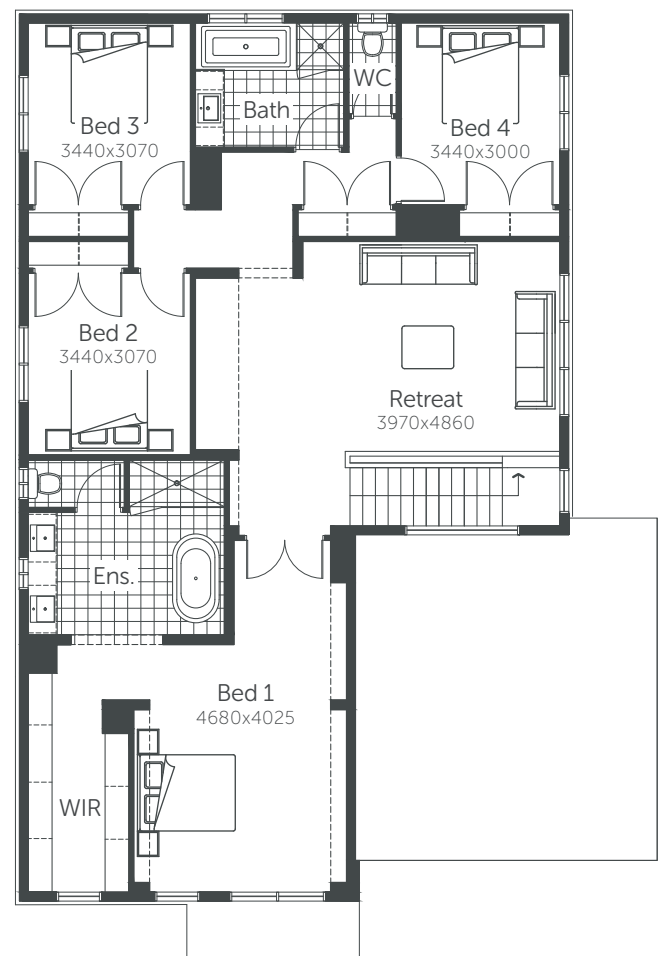

# Flint 36

Min. Block Size 14 x 25m

## AREAS

House area	292.02m <sup>2</sup>
Garage	37.37m <sup>2</sup>
Porch	5.10m <sup>2</sup>
<b>TOTAL AREAS</b>	<b>334.49m<sup>2</sup></b>

Classic facade shown