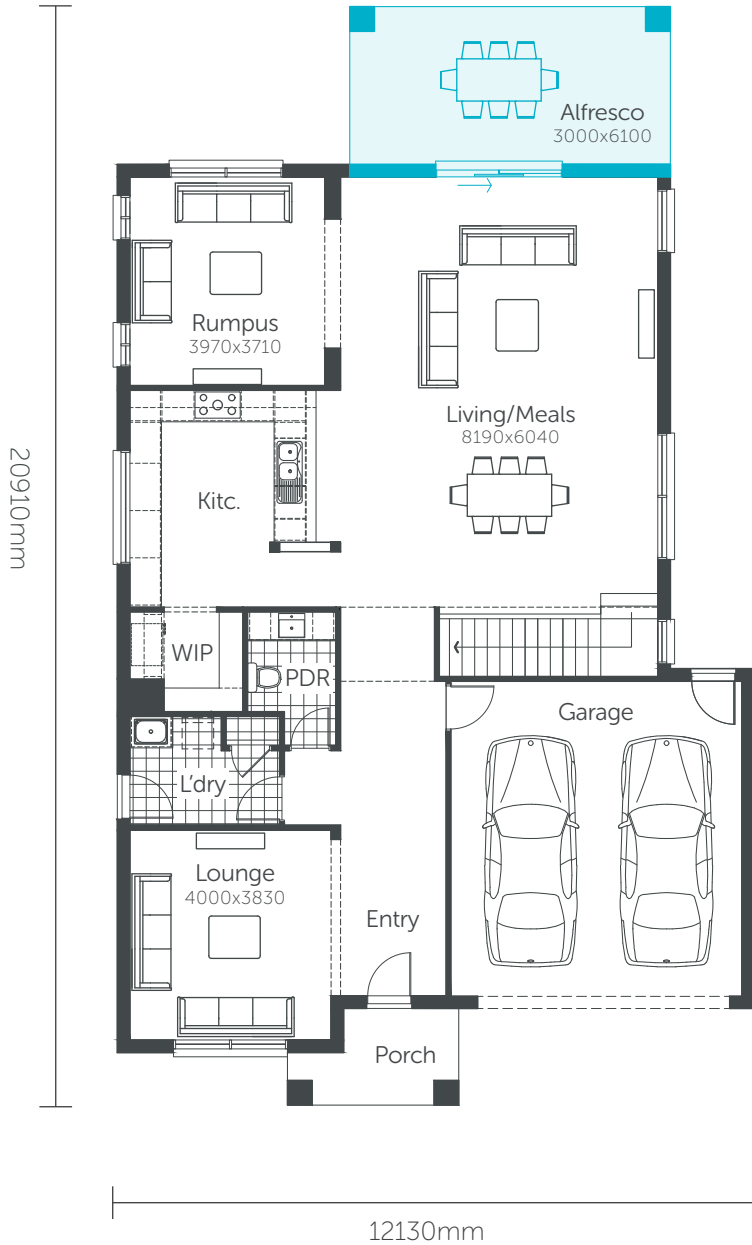

# Flint 36

Min. Block Size 14 x 25m

## AREAS

House area	292.02m <sup>2</sup>
Garage	37.37m <sup>2</sup>
Porch	5.10m <sup>2</sup>
<b>TOTAL AREAS</b>	<b>334.49m<sup>2</sup></b>

Classic facade shown

# Flint 36

Min. Block Size 14 x 25m

AREAS			
House area	275.74m <sup>2</sup>	Porch	5.10m <sup>2</sup>
Garage	37.37m <sup>2</sup>	Alfresco	16.28m <sup>2</sup>
<b>TOTAL AREAS</b>	<b>334.49m<sup>2</sup></b>		

# Flint 36

Min. Block Size 14 x 28m

AREAS			
House area	292.02m <sup>2</sup>	Porch	5.10m <sup>2</sup>
Garage	37.37m <sup>2</sup>	Alfresco	18.30m <sup>2</sup>
<b>TOTAL AREAS</b>	<b>352.79m<sup>2</sup></b>		