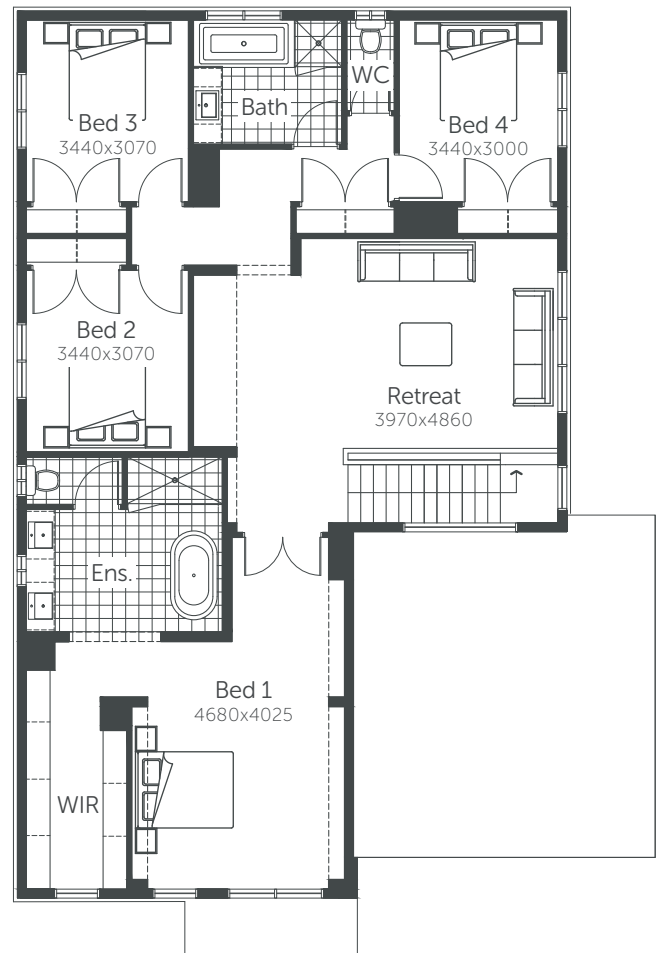

Premium Series

Flint 36

Min. Block Size 14 x 25m

AREAS			
House area	275.74m²	Porch	5.10m²
Garage	37.37m²	Alfresco	16.28m²
TOTAL AREAS	334.49m²		

ALFRESCO OPTION

Classic facade shown