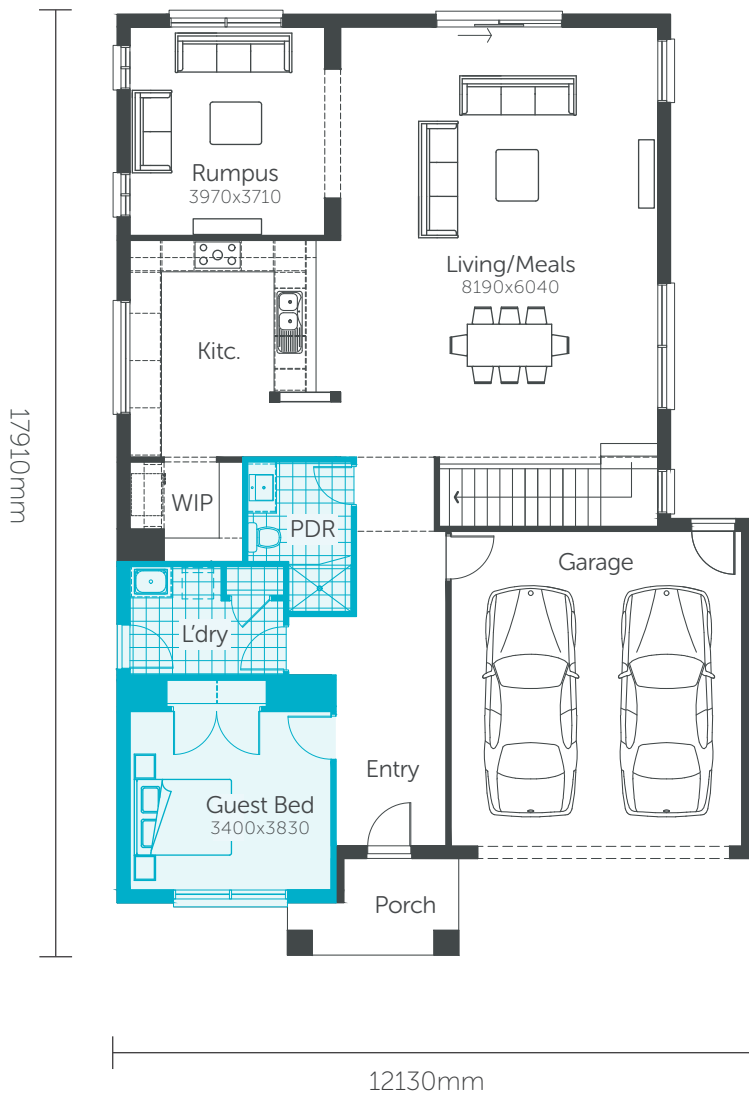

## AREAS

House area	292.02m <sup>2</sup>
Garage	37.37m <sup>2</sup>
Porch	5.10m <sup>2</sup>
<b>TOTAL AREAS</b>	<b>334.49m<sup>2</sup></b>

Classic facade shown

# Flint 36

Min. Block Size 14 x 28m

AREAS			
House area	292.02m <sup>2</sup>	Porch	5.10m <sup>2</sup>
Garage	37.37m <sup>2</sup>	Alfresco	18.30m <sup>2</sup>
<b>TOTAL AREAS</b>	<b>352.79m<sup>2</sup></b>		

# Flint 36

Min. Block Size 14 x 25m