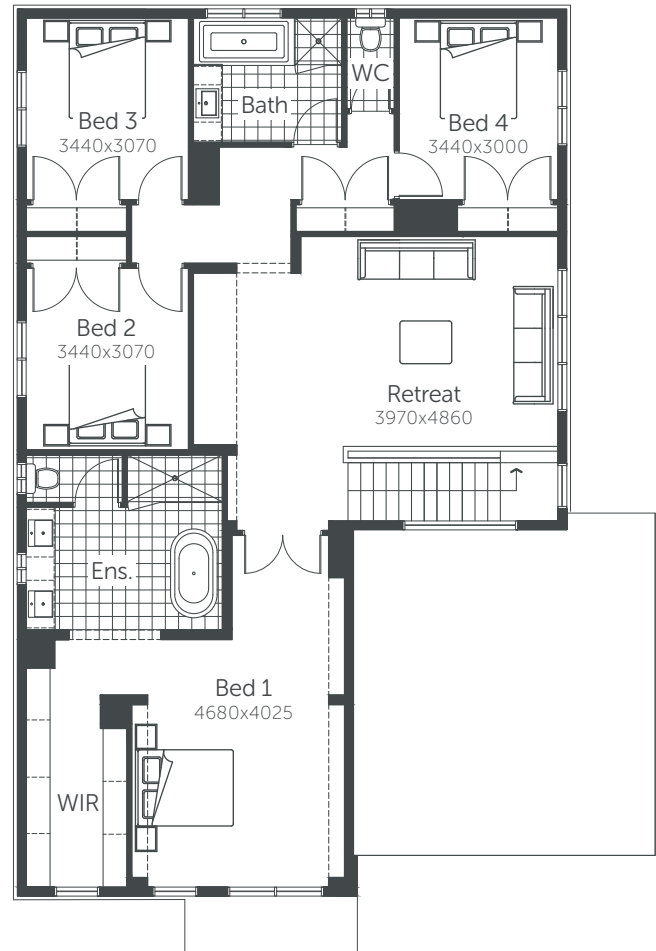

Premium Series

Flint 36

Min. Block Size 14 x 28m

AREAS			
House area	292.02m²	Porch	5.10m²
Garage	37.37m²	Alfresco	18.30m²
TOTAL AREAS	352.79m²		

GRAND ALFRESCO OPTION

Classic facade shown