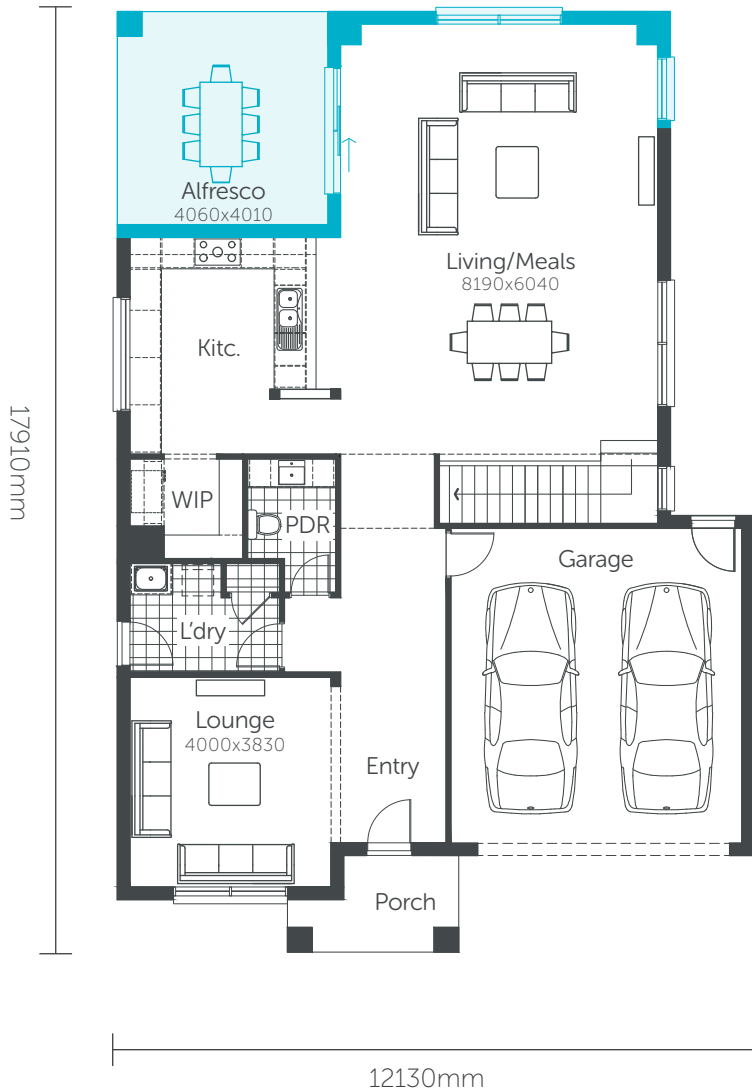

# Flint 36

Min. Block Size 14 x 25m

## AREAS

House area	292.02m <sup>2</sup>
Garage	37.37m <sup>2</sup>
Porch	5.10m <sup>2</sup>
<b>TOTAL AREAS</b>	<b>334.49m<sup>2</sup></b>

Classic facade shown

# Flint 36

Min. Block Size 14 x 25m

AREAS			
House area	275.74m <sup>2</sup>	Porch	5.10m <sup>2</sup>
Garage	37.37m <sup>2</sup>	Alfresco	16.28m <sup>2</sup>
<b>TOTAL AREAS</b>	<b>334.49m<sup>2</sup></b>		