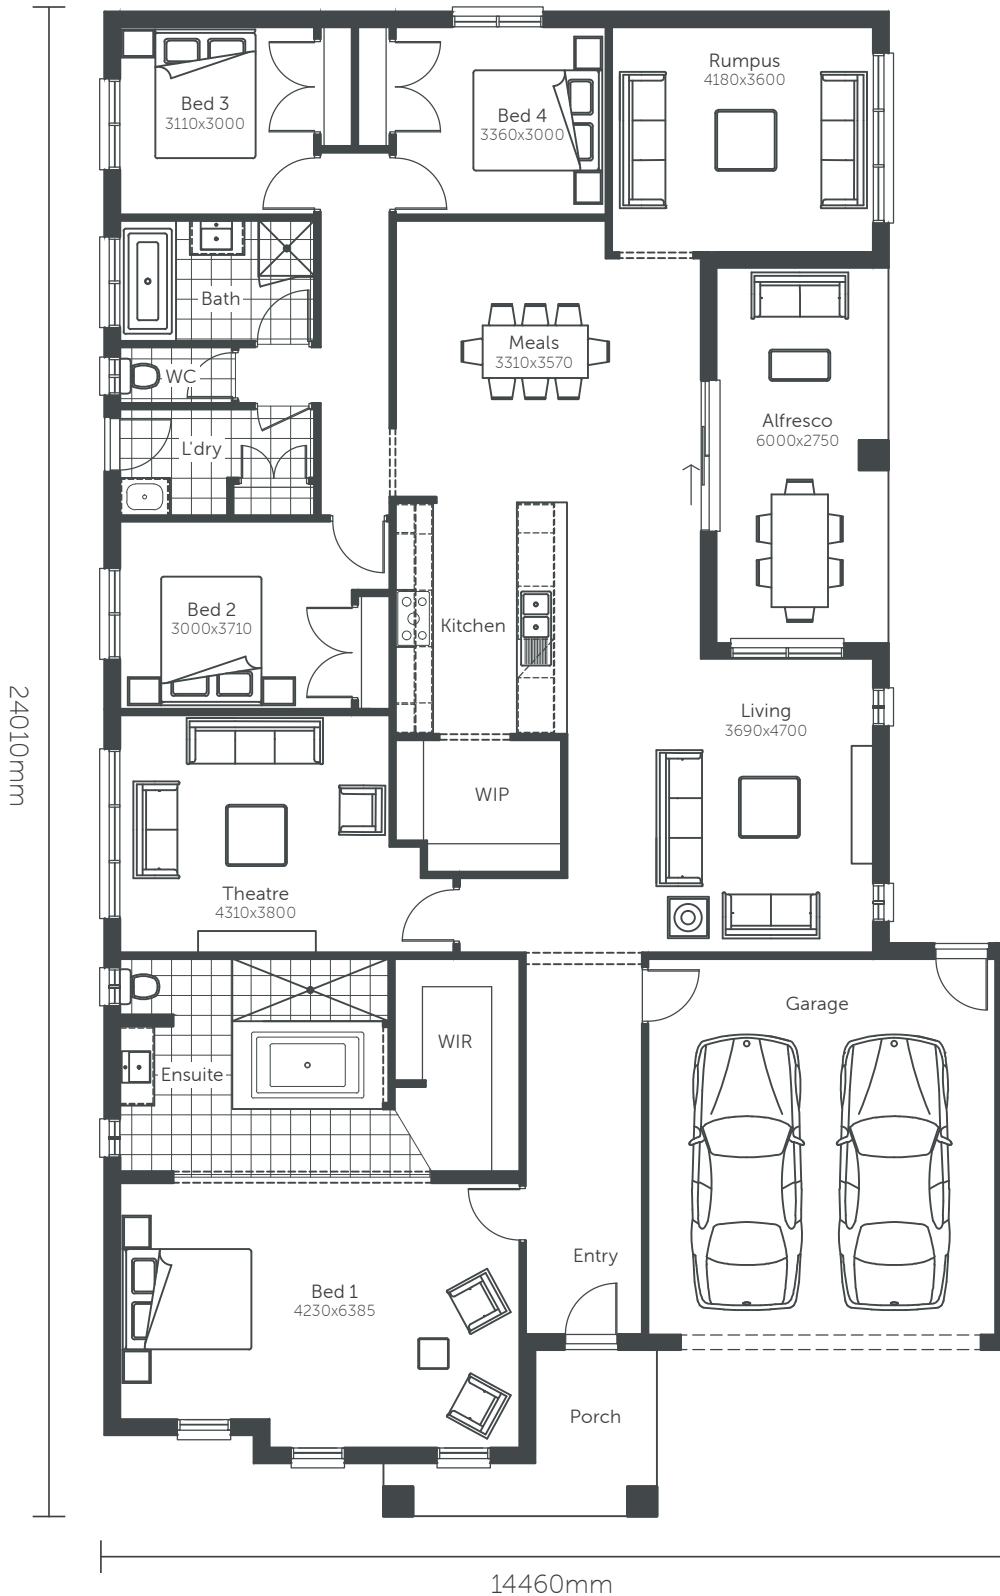

Premium Series

Aspen 32

Min. Block Size 16.0 x 32m

AREAS	
House area	237.06m ²
Garage	37.51m ²
Porch	7.23m ²
Alfresco	16.50m ²
TOTAL AREAS	298.30m²

Classic facade shown