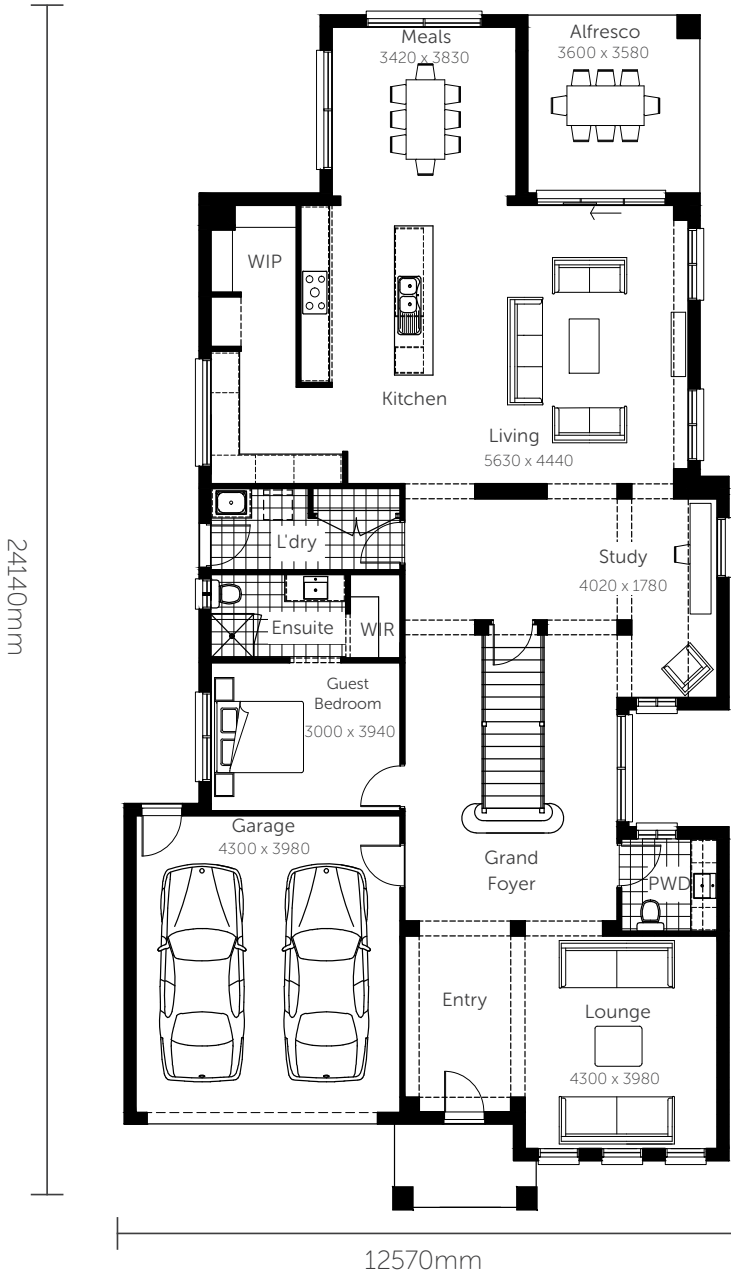

Premium Series

see this plan on display

Lapis

Lot Width 14.0+ | Squares 47

AREAS

House area	381.24m ²
Garage	37.10m ²
Porch	4.47m ²

Alfresco 12.89m²

TOTAL AREAS 436.00m²

Classic facade shown

Premium Series

Lapis

Lot Width 14.0+ | Squares 47

AREAS

House area	381.24m ²
Garage	37.10m ²
Porch	4.47m ²

Alfresco	12.89m ²
TOTAL AREAS	436.00m²

BATHROOM OPTION

Classic facade shown

Premium Series

Lapis

Lot Width 14.0+ | Squares 47

AREAS

House area	381.24m ²
Garage	37.10m ²
Porch	4.47m ²

Alfresco	12.89m ²
----------	---------------------

TOTAL AREAS 436.00m²

GUEST BED OPTION

Classic facade shown