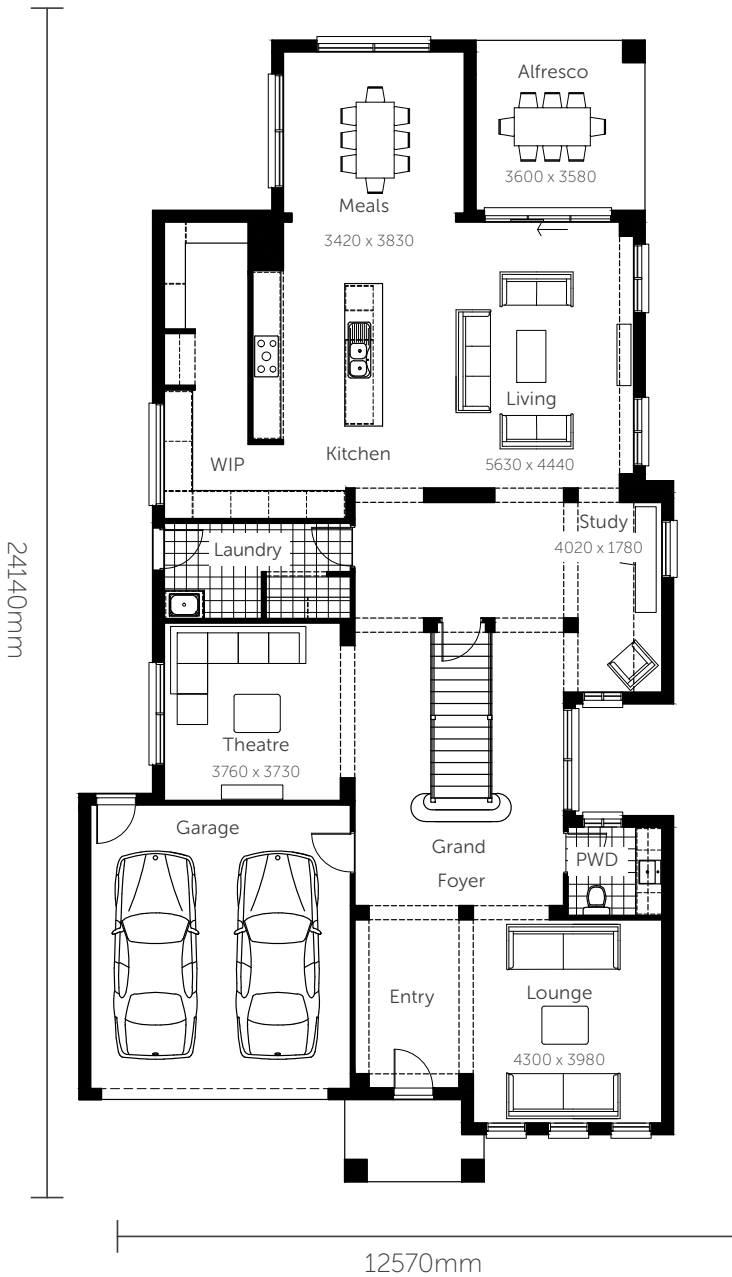

Premium Series

see this plan on display

Lapis

Lot Width 14.0+ | Squares 47

AREAS

House area	381.24m ²
Garage	37.10m ²
Porch	4.47m ²

Alfresco 12.89m²

TOTAL AREAS 436.00m²

Classic facade shown

Premium Series

Lapis

Lot Width 14.0+ | Squares 47

AREAS

House area	381.24m ²
Garage	37.10m ²
Porch	4.47m ²

Alfresco	12.89m ²
TOTAL AREAS	436.00m²

BATHROOM OPTION

Classic facade shown

Premium Series

Lapis

Lot Width 14.0+ | Squares 47

AREAS

House area	381.24m ²
Garage	37.10m ²
Porch	4.47m ²

Alfresco	12.89m ²
----------	---------------------

TOTAL AREAS 436.00m²

GUEST BED OPTION

Classic facade shown