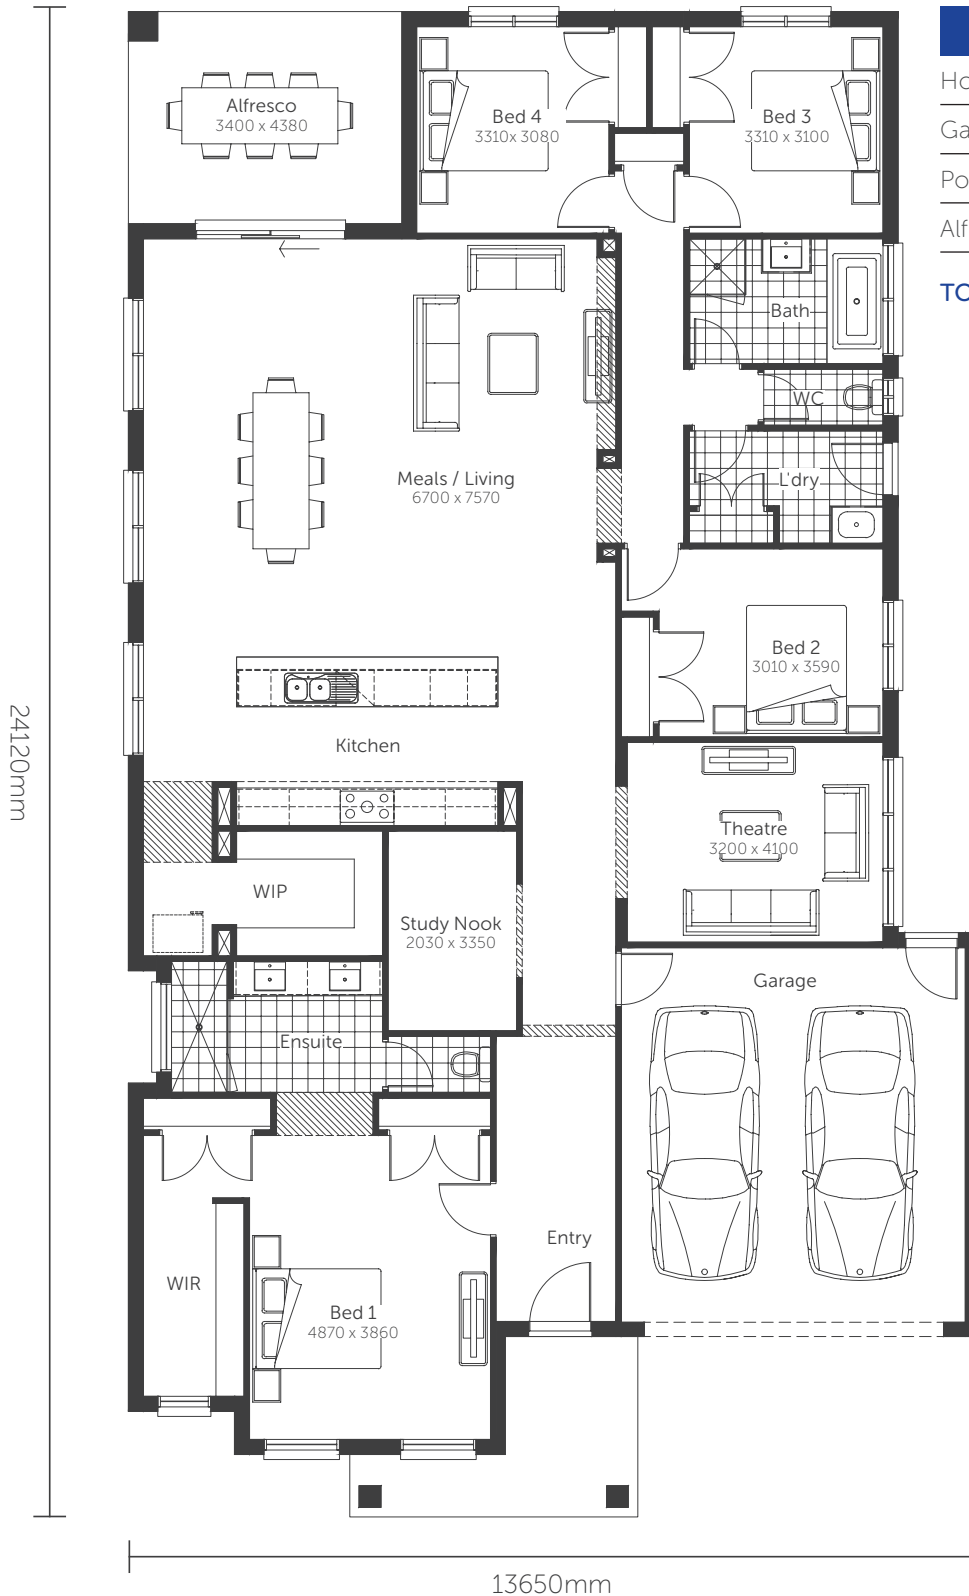

Premium Series

Ruby

Lot Width 14.0+ | Squares 29

AREAS	
House area	214.12m ²
Garage	35.72m ²
Porch	6.22m ²
Alfresco	13.69m ²
TOTAL AREAS	269.75m²

Classic facade shown

Premium Series

Ruby

Lot Width 16.0+ | Squares 31

AREAS	
House area	227.73m ²
Garage	37.10m ²
Porch	8.61m ²
Alfresco	14.89m ²
TOTAL AREAS	288.33m²

Classic facade shown

Premium Series

see this plan on display

Ruby

Lot Width 16.0+ | Squares 35

AREAS	
House area	259.82m ²
Garage	36.05m ²
Porch	8.61m ²
Alfresco	20.25m ²
TOTAL AREAS	324.73m²

Classic facade shown