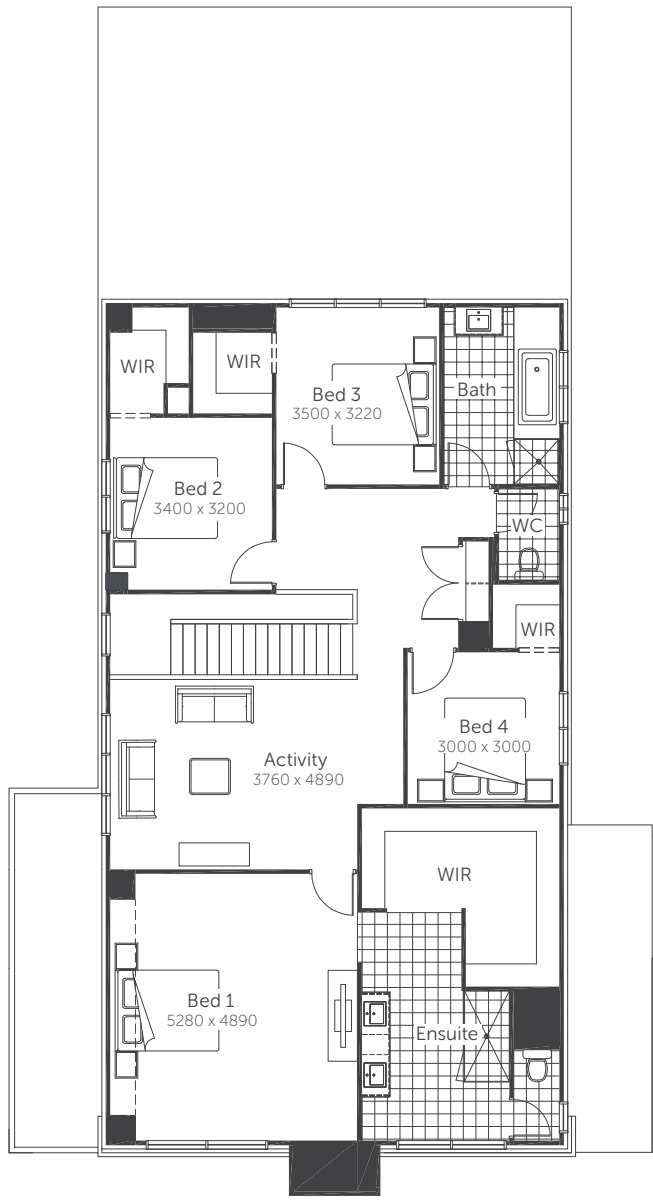

Premium Series

see this plan on display

Tanzanite

Lot Width 14.0+ | Squares 42

AREAS

House area	331.51m ²	Alfresco	16.50m ²
Garage	39.59m ²	TOTAL AREAS	385.50m²
Porch	6.42m ²		

Classic facade shown

Images are for illustrative purposes only. Please refer to contract drawings for full details and specific floorplan measurements.

Premium Series

Tanzanite

Lot Width 14.0+ | Squares 42

AREAS

House area	331.51m ²	Alfresco	16.50m ²
Garage	39.59m ²	TOTAL AREAS	385.50m²
Porch	6.42m ²		

ENS / WIR OPTION

Classic facade shown

Images are for illustrative purposes only. Please refer to contract drawings for full details and specific floorplan measurements.