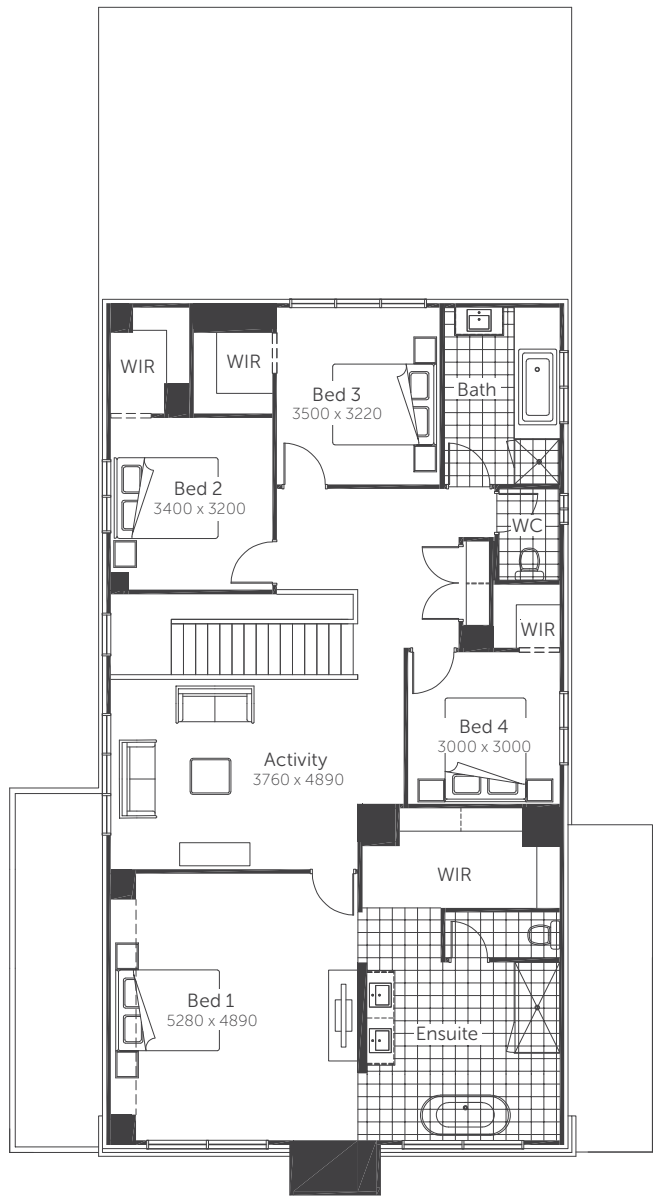

Premium Series

see this plan on display

Tanzanite

Lot Width 14.0+ | Squares 42

AREAS

House area	331.51m ²	Alfresco	16.50m ²
Garage	39.59m ²	TOTAL AREAS	385.50m²
Porch	6.42m ²		

Classic facade shown

Images are for illustrative purposes only. Please refer to contract drawings for full details and specific floorplan measurements.

Premium Series

Tanzanite

Lot Width 14.0+ | Squares 42

AREAS

House area	331.51m ²	Alfresco	16.50m ²
Garage	39.59m ²	TOTAL AREAS	385.50m²
Porch	6.42m ²		

ENS / WIR OPTION

Classic facade shown

Images are for illustrative purposes only. Please refer to contract drawings for full details and specific floorplan measurements.