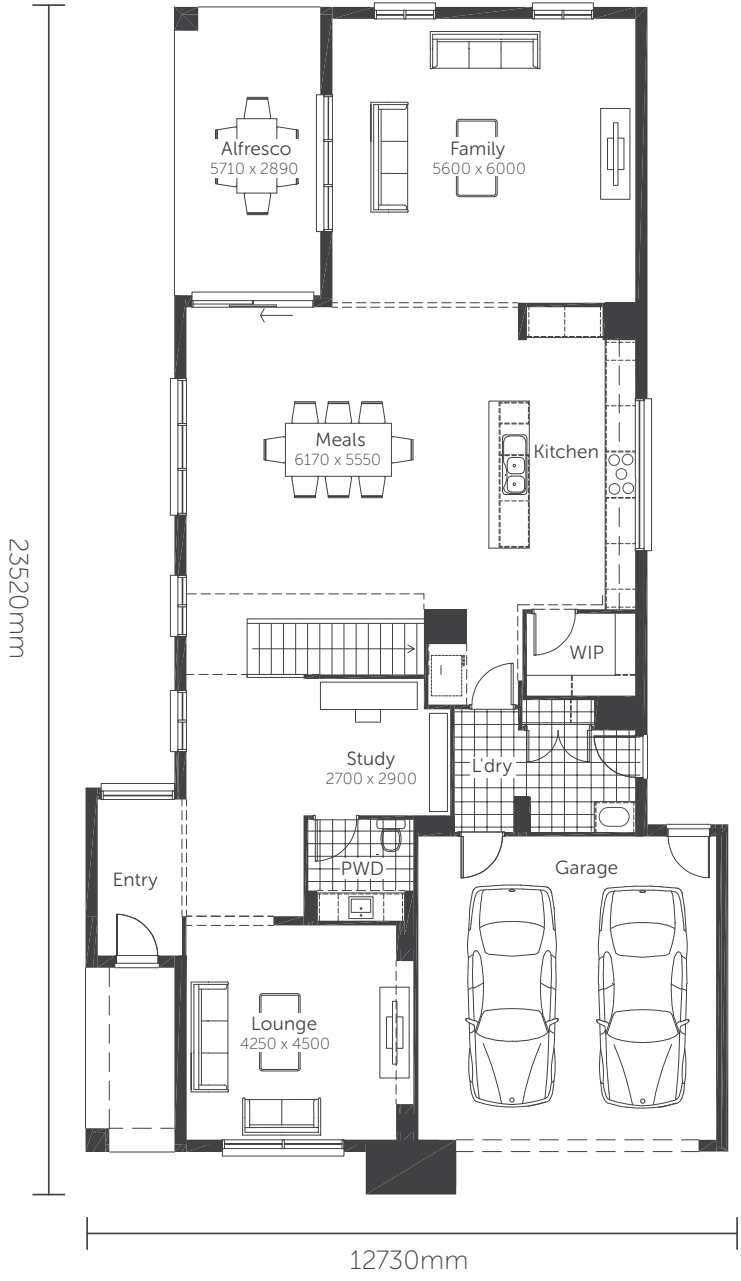

Premium Series

see this plan on display

Tanzanite

Lot Width 14.0+ | Squares 42

AREAS

House area	331.51m ²	Alfresco	16.50m ²
Garage	39.59m ²	TOTAL AREAS	385.50m²
Porch	6.42m ²		

Classic facade shown

Images are for illustrative purposes only. Please refer to contract drawings for full details and specific floorplan measurements.

Premium Series

Tanzanite

Lot Width 14.0+ | Squares 42

AREAS

House area	331.51m ²	Alfresco	16.50m ²
Garage	39.59m ²	TOTAL AREAS	385.50m²
Porch	6.42m ²		

ENS / WIR OPTION

Classic facade shown

Images are for illustrative purposes only. Please refer to contract drawings for full details and specific floorplan measurements.