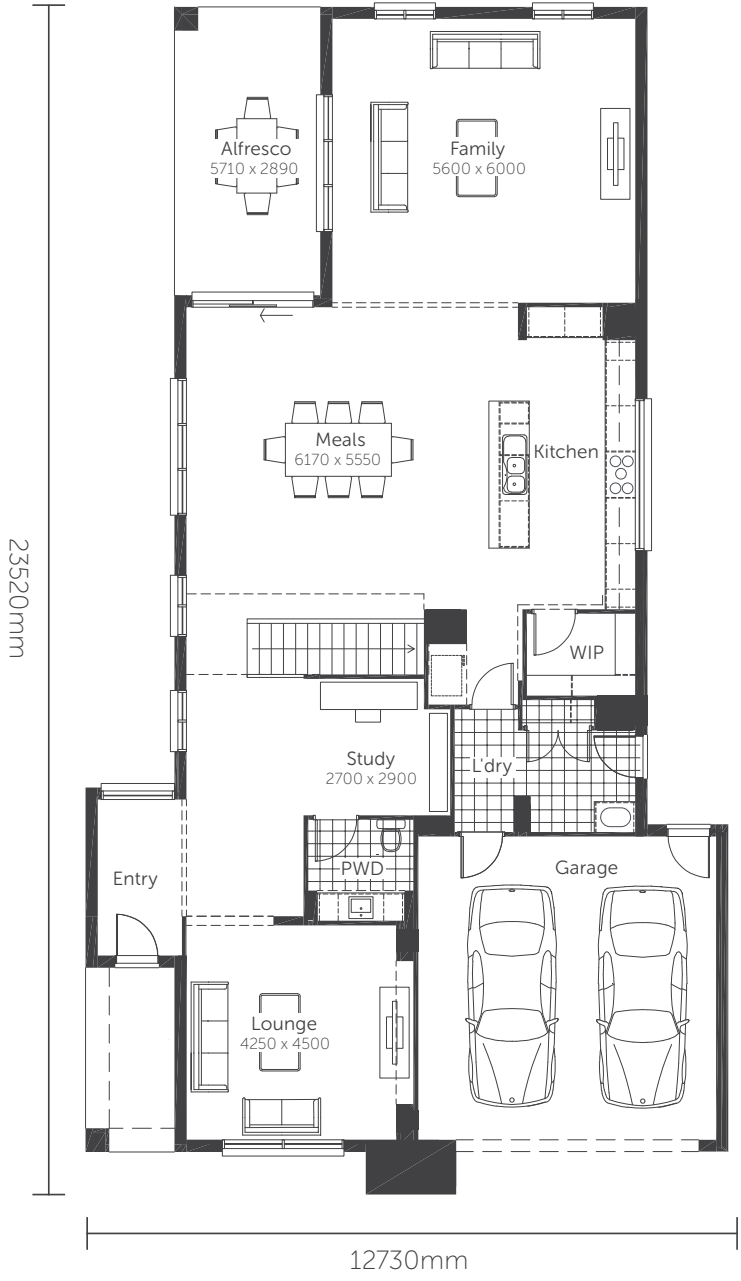

Premium Series

see this plan on display

Tanzanite

Lot Width 14.0+ | Squares 42

AREAS

House area	331.51m ²	Alfresco	16.50m ²
Garage	39.59m ²	TOTAL AREAS	385.50m²
Porch	6.42m ²		

Classic facade shown

Images are for illustrative purposes only. Please refer to contract drawings for full details and specific floorplan measurements.

Premium Series

Tanzanite

Lot Width 14.0+ | Squares 42

AREAS

House area	331.51m ²	Alfresco	16.50m ²
Garage	39.59m ²	TOTAL AREAS	385.50m²
Porch	6.42m ²		

ENS / WIR OPTION

Classic facade shown

Images are for illustrative purposes only. Please refer to contract drawings for full details and specific floorplan measurements.