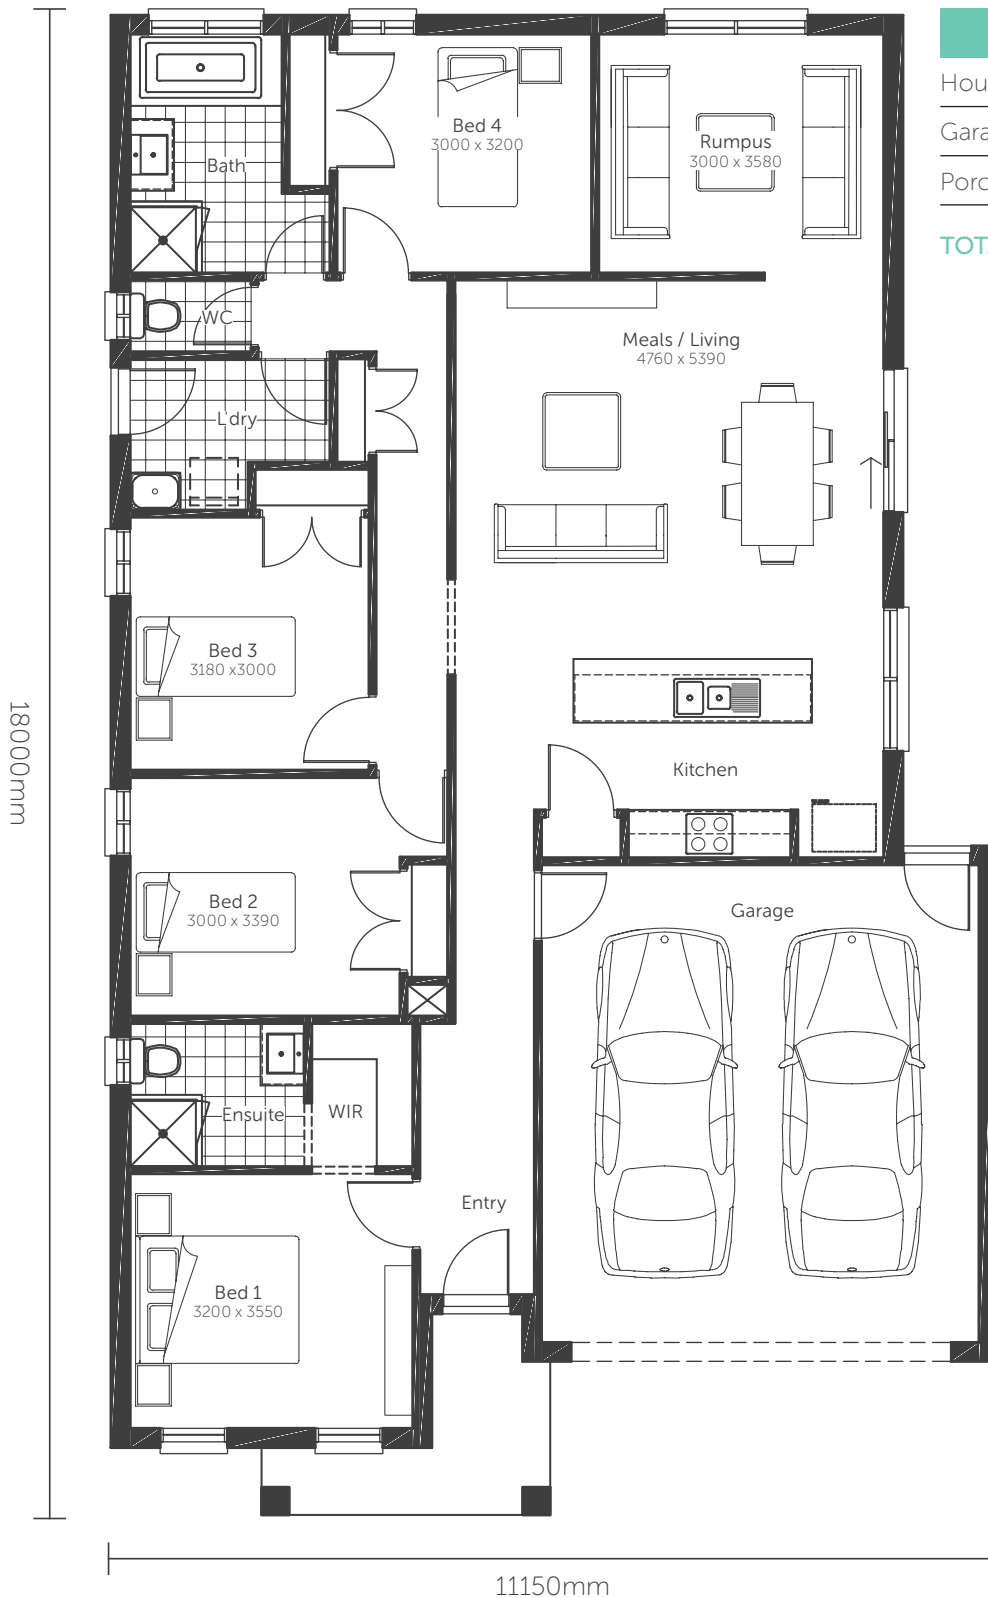

# Essence Series

# Amber

Lot Width 12.5+ | Squares 20

AREAS	
House area	143.55m <sup>2</sup>
Garage	36.25m <sup>2</sup>
Porch	5.38m <sup>2</sup>
<b>TOTAL AREAS</b>	<b>185.18m<sup>2</sup></b>

Classic facade shown