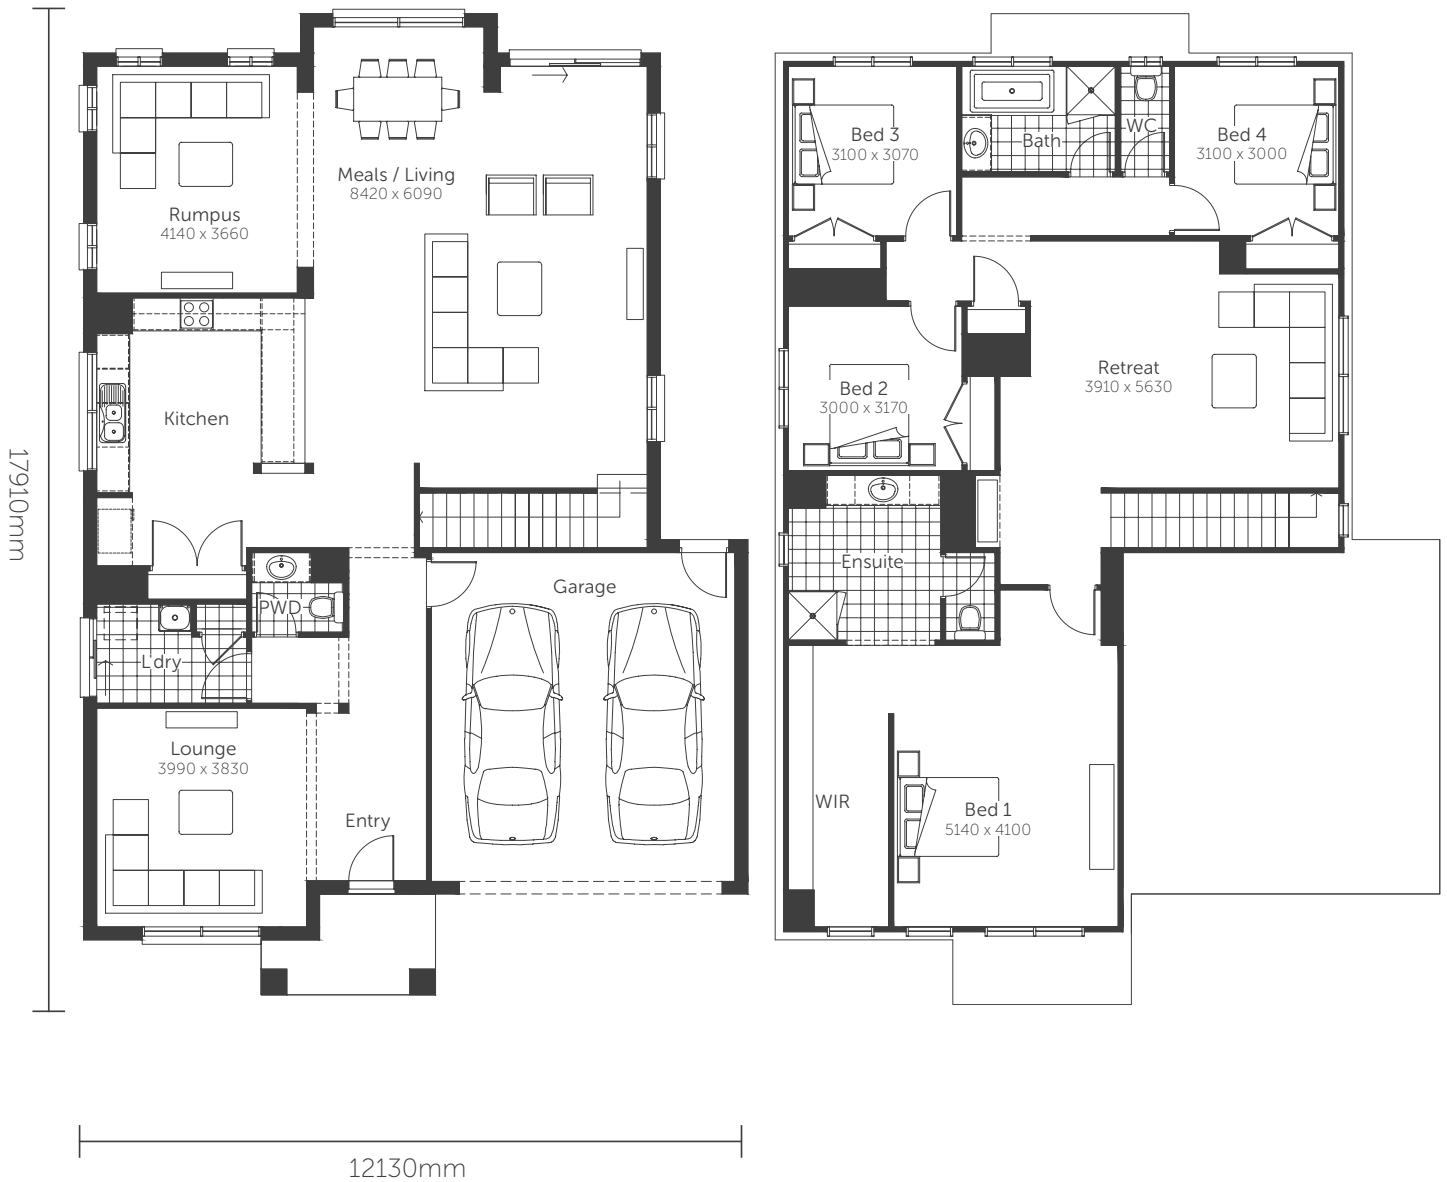

Essence Series

Flint

Lot Width 12.5+ | Squares 28

AREAS

House area	220.93m ²
Garage	37.34m ²
Porch	4.25m ²

TOTAL AREAS 262.52m²

Classic facade shown

Essence Series

Flint

Lot Width 14.0+ | Squares 34

AREAS

House area	276.28m ²
Garage	36.43m ²
Porch	4.96m ²

TOTAL AREAS 317.67m²

Classic facade shown