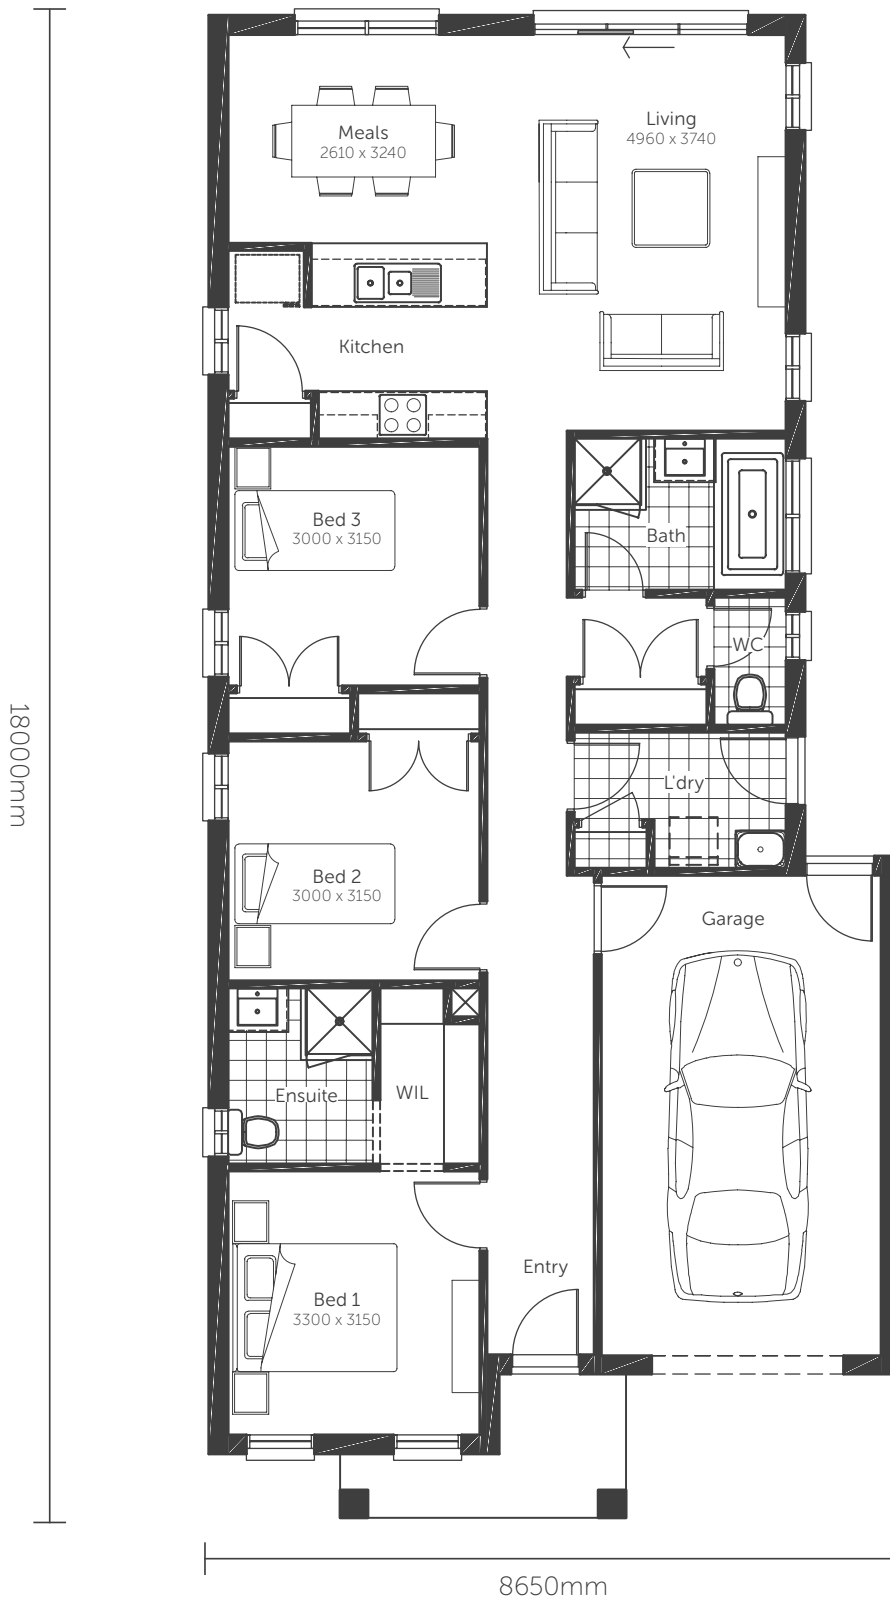

Essence Series

Sapphire

Lot Width 10.0+ | Squares 15

AREAS	
House area	114.54m ²
Garage	23.62m ²
Porch	4.45m ²
TOTAL AREAS	142.61m²

Classic facade shown