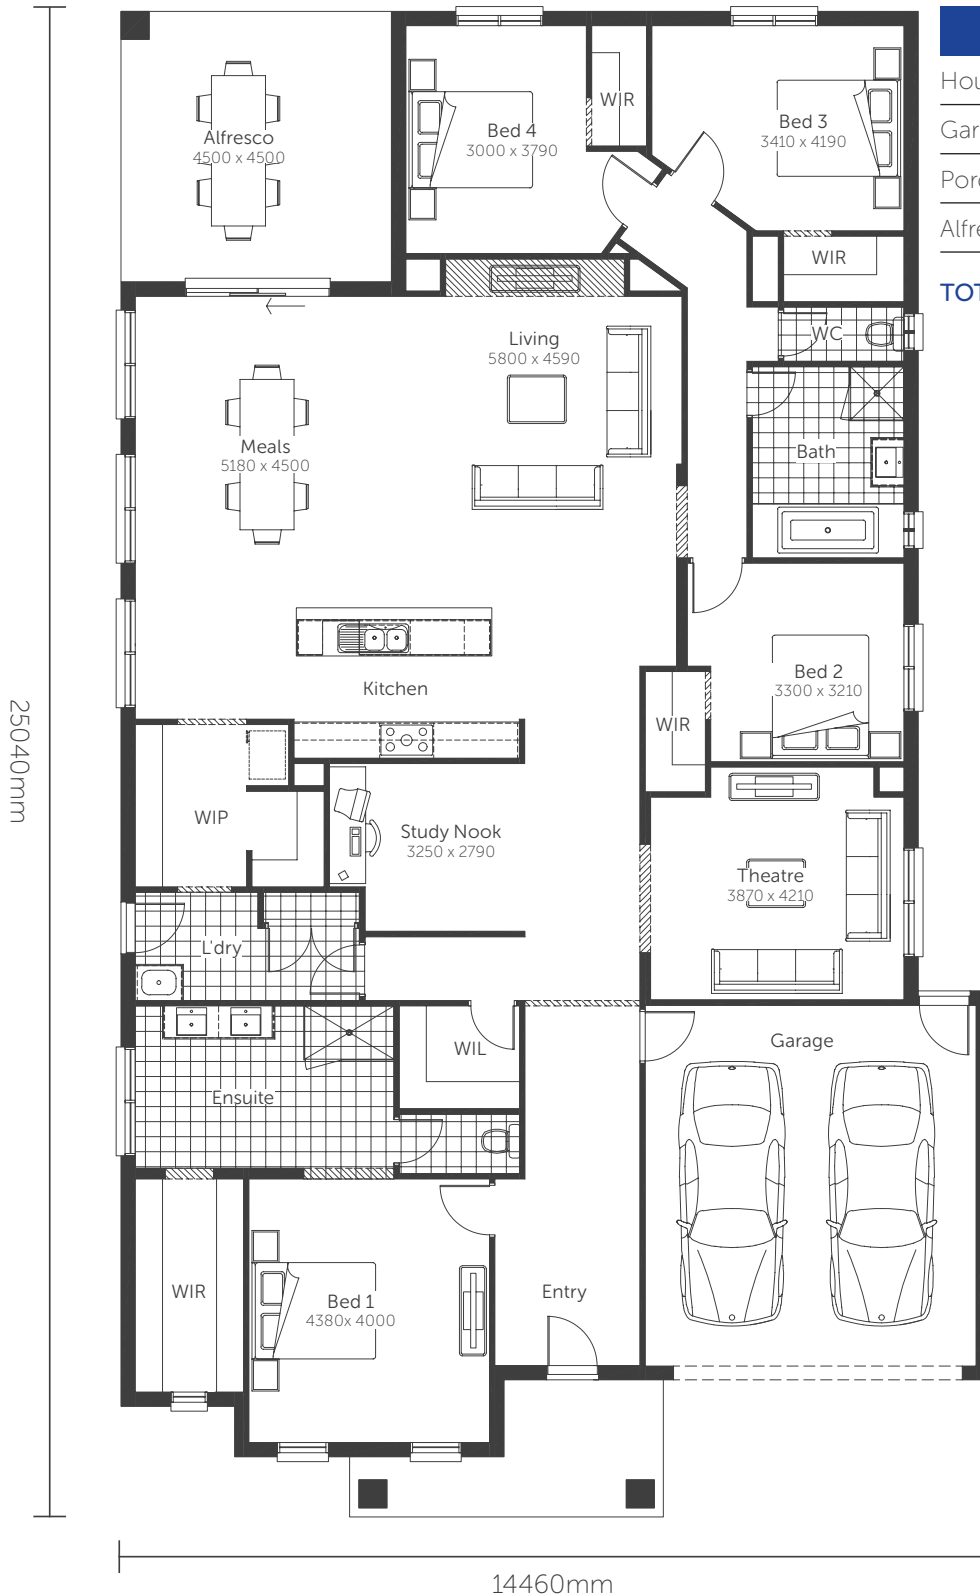

Premium Series

Ruby

Lot Width 14.0+ | Squares 29

AREAS	
House area	212.74m ²
Garage	37.15m ²
Porch	4.04m ²
Alfresco	13.13m ²
TOTAL AREAS	267.06m²

Classic facade shown

Premium Series

Ruby

Lot Width 14.0+ | Squares 29

AREAS

House area	212.74m ²
Garage	37.15m ²
Porch	4.04m ²
Alfresco	13.13m ²

TOTAL AREAS 267.06m²

Classic facade shown

BATH TO ENSUITE OPTION

Premium Series

Ruby

Lot Width 16.0+ | Squares 32

AREAS

House area	240.50m ²
Garage	37.15m ²
Porch	6.96m ²
Alfresco	16.35m ²

TOTAL AREAS 300.96m²

Classic facade shown

Premium Series

Ruby

Lot Width 16.0+ | Squares 35

AREAS	
House area	259.82m ²
Garage	36.05m ²
Porch	8.61m ²
Alfresco	20.25m ²
TOTAL AREAS	324.73m²

Classic facade shown