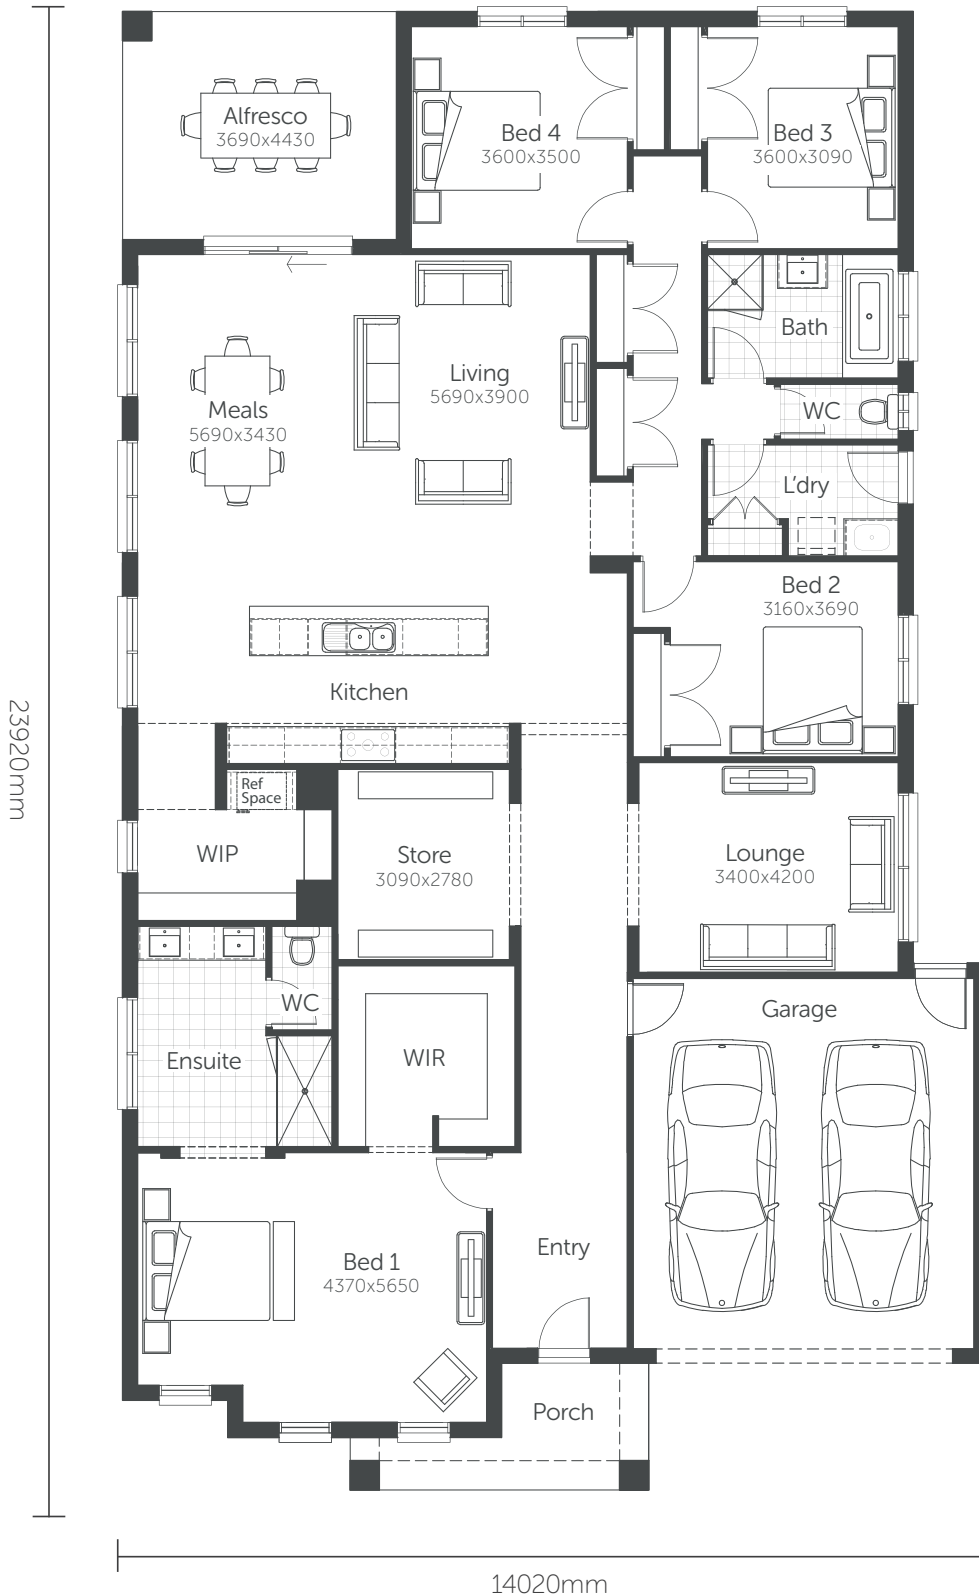

Premium Series

Ruby

Lot Width 14.0+ | Squares 29

AREAS	
House area	212.74m ²
Garage	37.15m ²
Porch	4.04m ²
Alfresco	13.13m ²
TOTAL AREAS	267.06m²

Classic facade shown

Premium Series

Ruby

Lot Width 14.0+ | Squares 29

AREAS

House area	212.74m ²
Garage	37.15m ²
Porch	4.04m ²
Alfresco	13.13m ²

TOTAL AREAS 267.06m²

Classic facade shown

BATH TO ENSUITE OPTION

Premium Series

Ruby

Lot Width 16.0+ | Squares 32

AREAS

House area	240.50m ²
Garage	37.15m ²
Porch	6.96m ²
Alfresco	16.35m ²

TOTAL AREAS 300.96m²

Classic facade shown

Premium Series

Ruby

Lot Width 16.0+ | Squares 35

AREAS	
House area	259.82m ²
Garage	36.05m ²
Porch	8.61m ²
Alfresco	20.25m ²
TOTAL AREAS	324.73m²

Classic facade shown