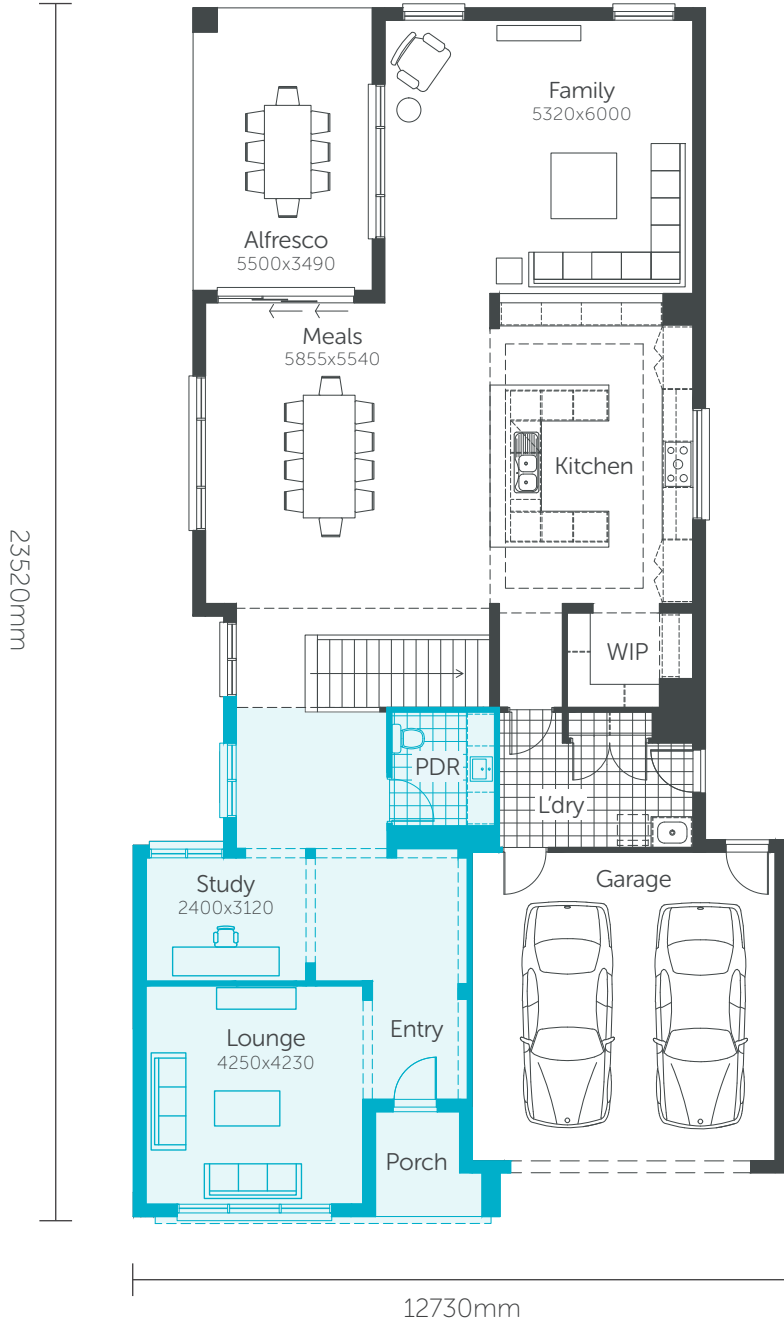

Premium Series

Tanzanite 44 MKII

Min. Block Size 14 x 32m

AREAS			
House area	349.65m²	Porch	4.01m²
Garage	38.98m²	Alfresco	19.19m²
TOTAL AREAS	411.83m²		

CENTRE ENTRY OPTION

Classic facade shown