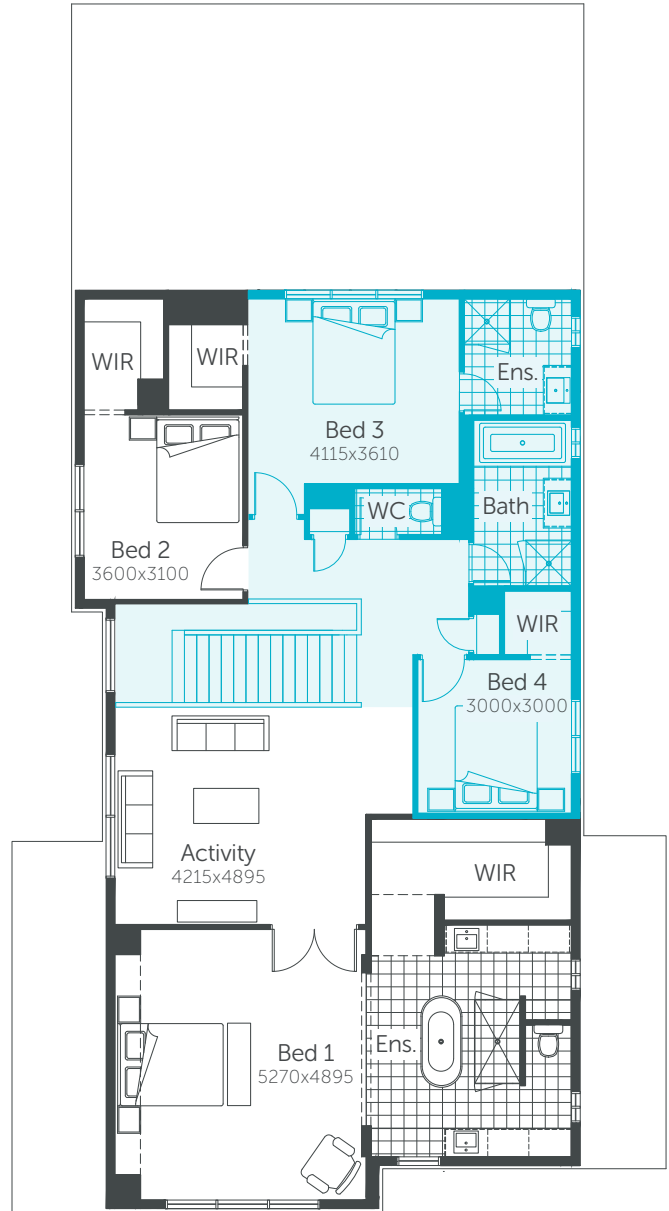

Premium Series

Tanzanite 44 MKII

Min. Block Size 14 x 32m

AREAS			
House area	348.11m²	Porch	6.42m²
Garage	38.69m²	Alfresco	19.19m²
TOTAL AREAS	412.41m²		

BED 3 ENSUITE OPTION

Classic facade shown