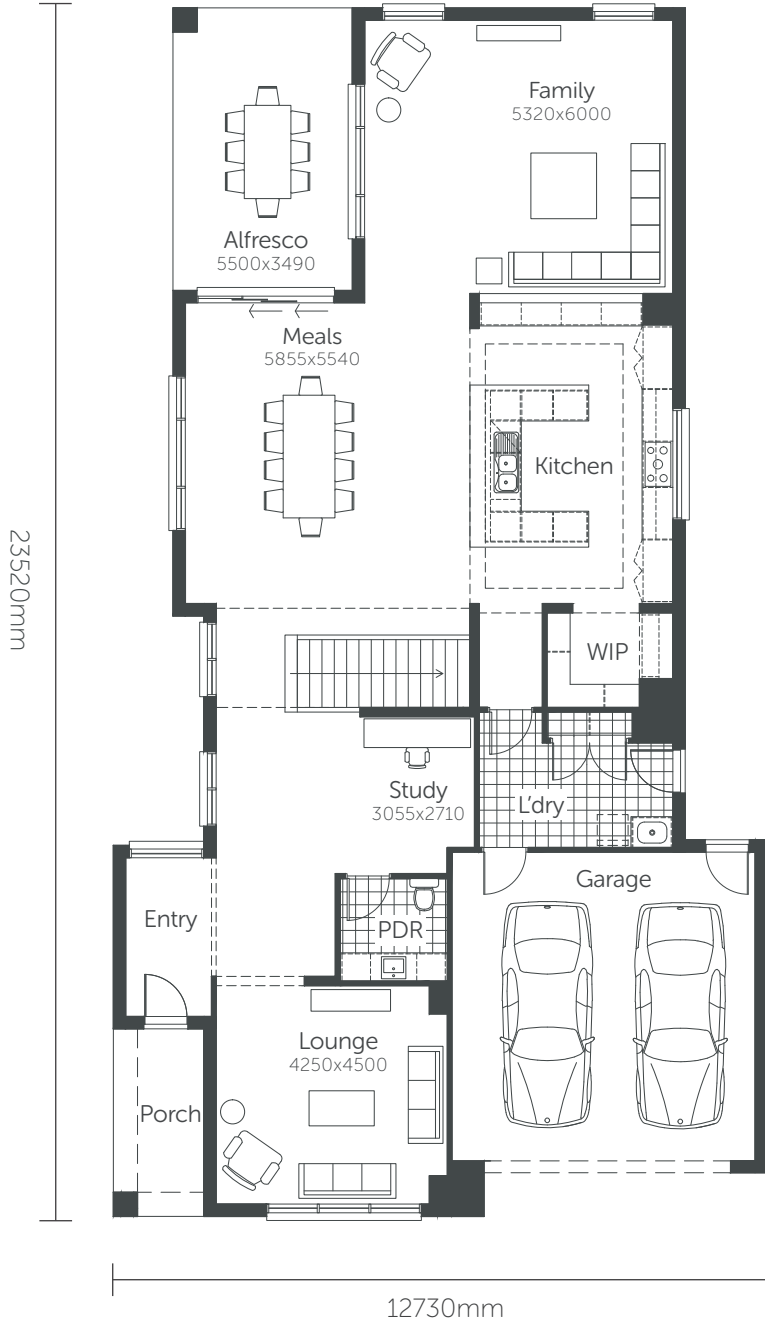

Premium Series

Tanzanite 44 MKII

Min. Block Size 14 x 32m

AREAS			
House area	348.11m²	Porch	6.42m²
Garage	38.69m²	Alfresco	19.19m²
TOTAL AREAS	412.41m²		

BED 3 ENSUITE OPTION

Classic facade shown