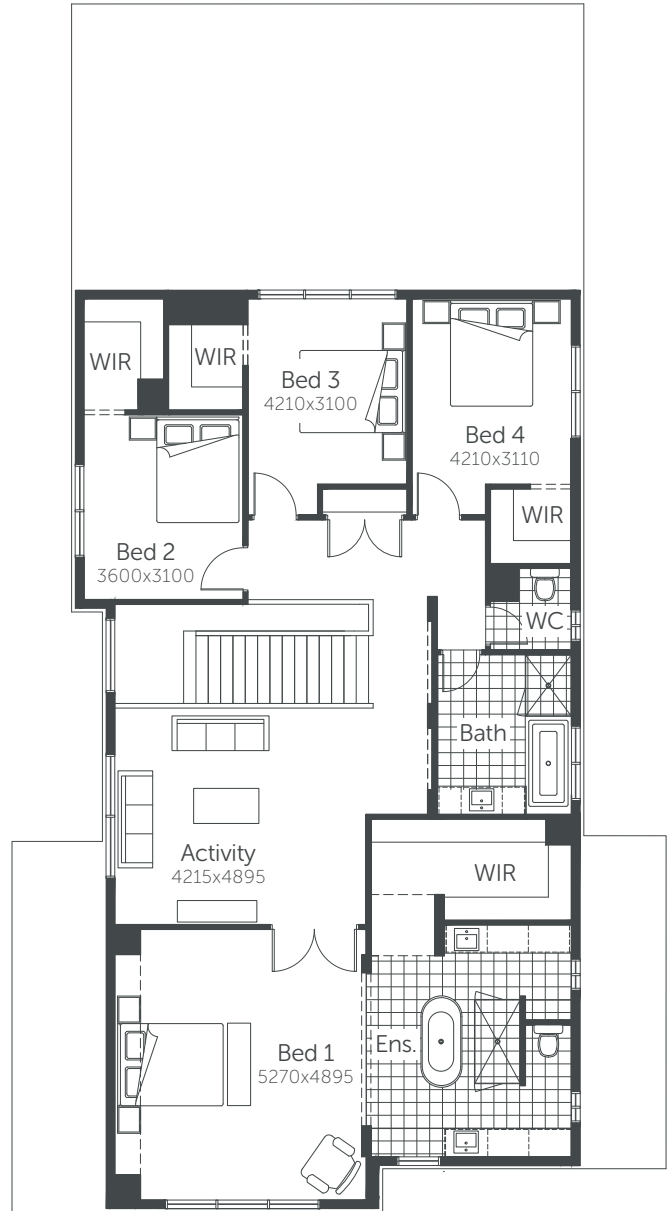

Premium Series

Tanzanite 44 MKII

Min. Block Size 14 x 32m

AREAS			
House area	350.60m²	Porch	6.42m²
Garage	36.14m²	Alfresco	19.19m²
TOTAL AREAS	412.35m²		

GUEST BEDROOM OPTION

Classic facade shown