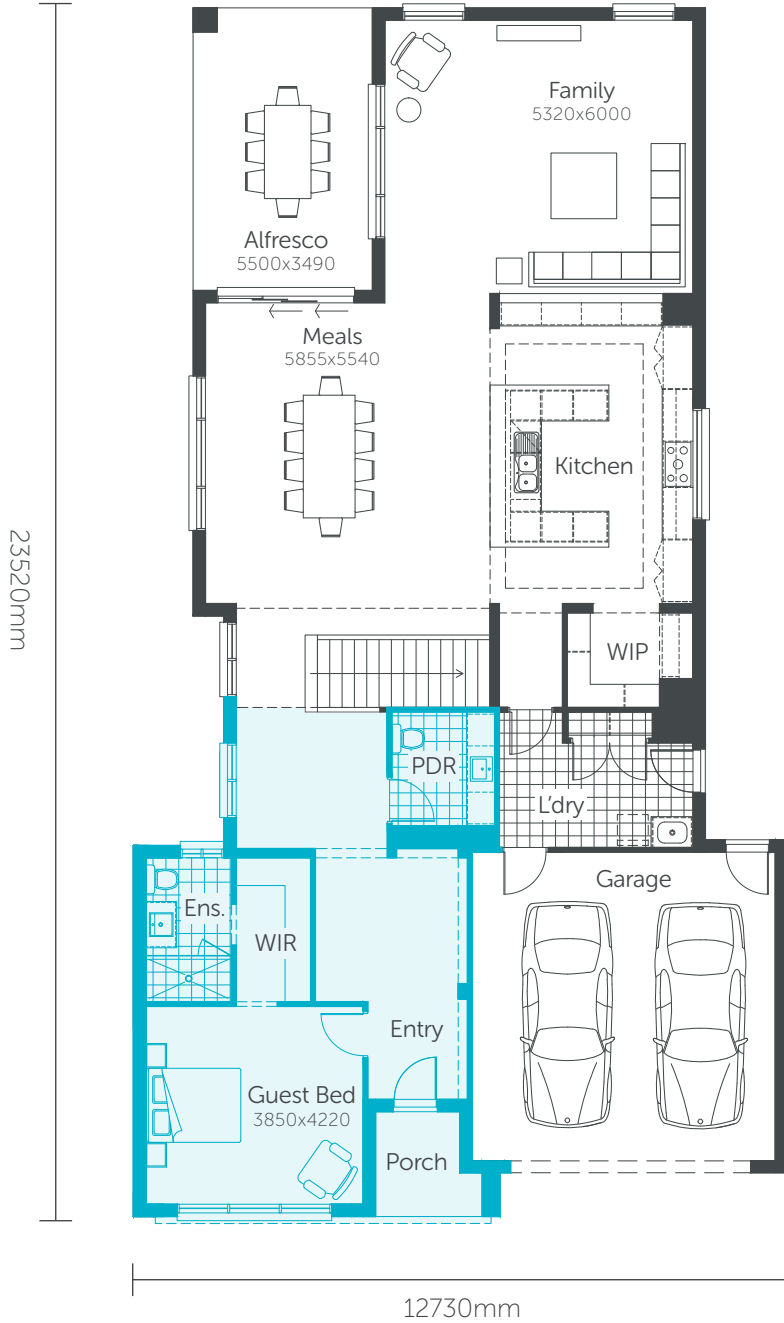

Premium Series

Tanzanite 44 MKII

Min. Block Size 14 x 32m

AREAS			
House area	349.65m²	Porch	4.01m²
Garage	38.98m²	Alfresco	19.19m²
TOTAL AREAS	411.83m²		

CENTRE ENTRY GUEST BEDROOM OPTION

Classic facade shown