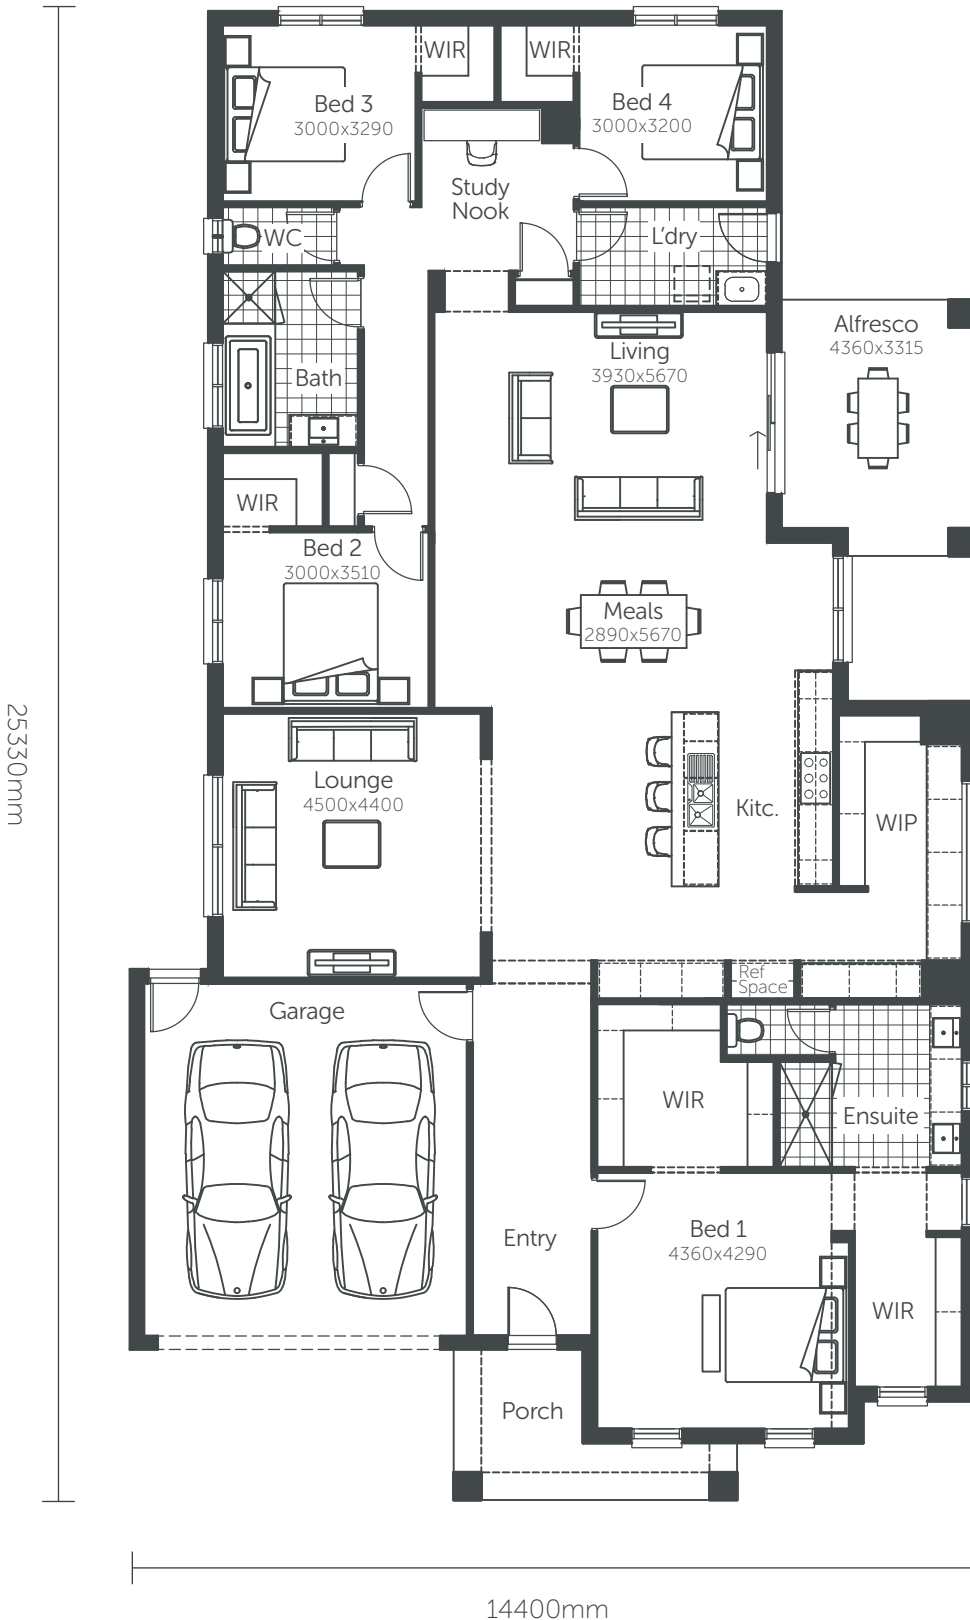

# Tourmaline 32

Min. Block Size 16 x 32m

### AREAS

House area	244.77m <sup>2</sup>
Garage	36.08m <sup>2</sup>
Porch	8.17m <sup>2</sup>
Alfresco	13.92m <sup>2</sup>

**TOTAL AREAS** 302.94m<sup>2</sup>

Classic facade shown

**POWDER ROOM OPTION**

# Tourmaline 32

Min. Block Size 16 x 32m

AREAS	
House area	244.77m <sup>2</sup>
Garage	36.08m <sup>2</sup>
Porch	8.17m <sup>2</sup>
Alfresco	13.92m <sup>2</sup>
<b>TOTAL AREAS</b>	<b>302.94m<sup>2</sup></b>