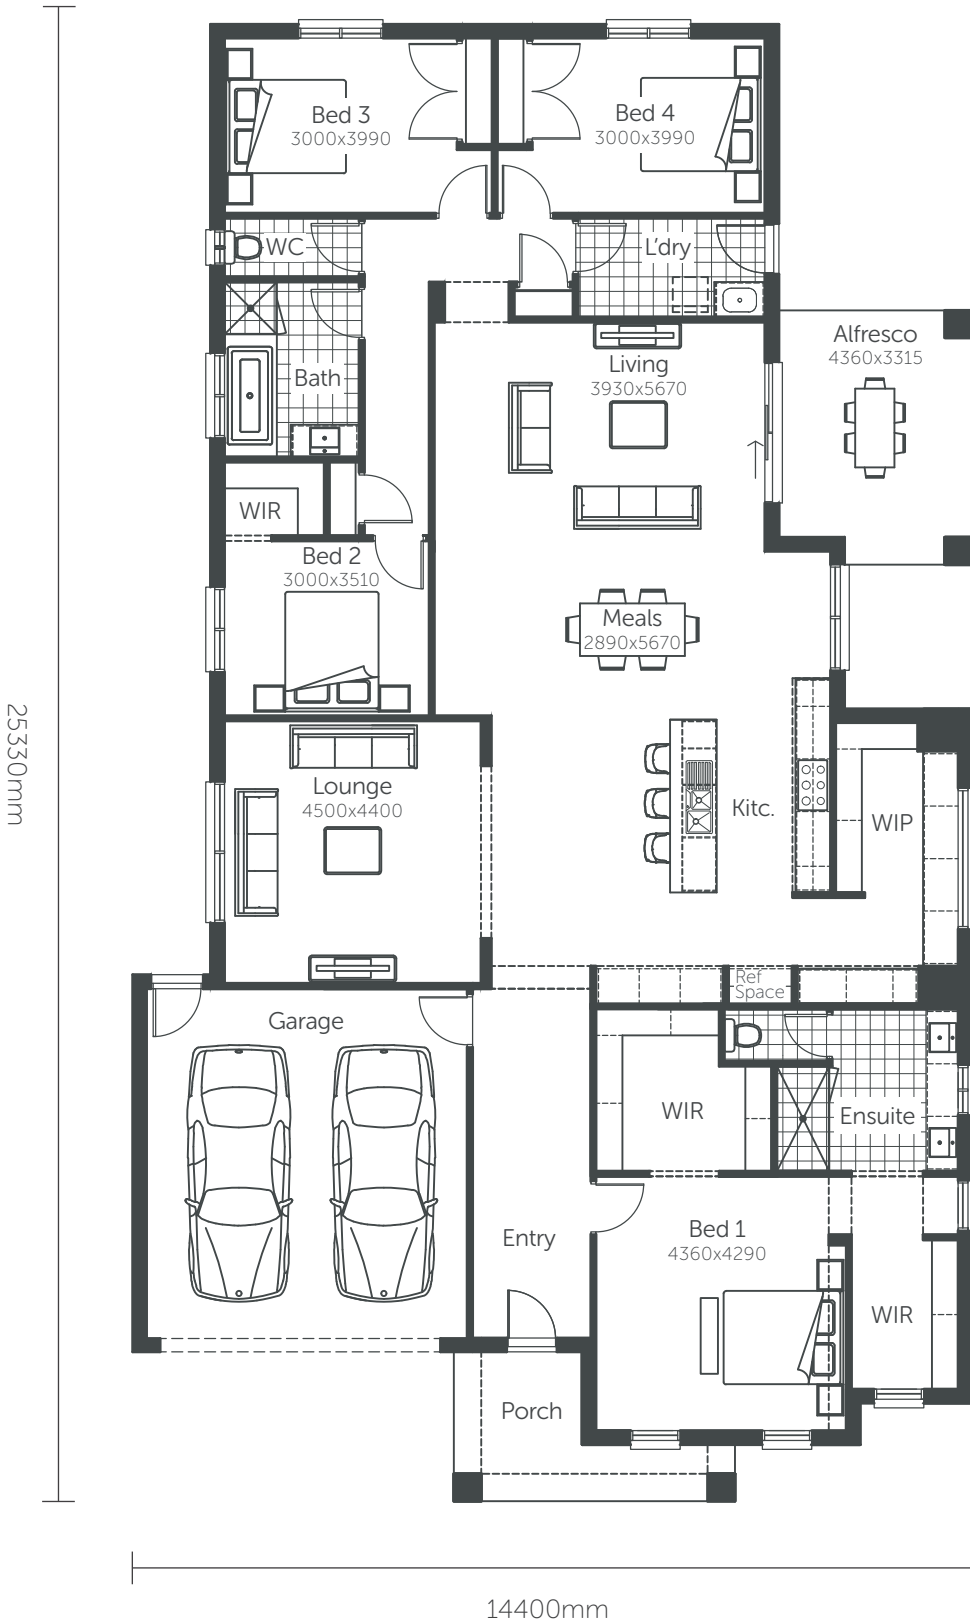

Premium Series

Tourmaline 32

Min. Block Size 16 x 32m

AREAS

House area	244.77m²
Garage	36.08m²
Porch	8.17m²
Alfresco	13.92m²

TOTAL AREAS 302.94m²

Classic facade shown

LARGER BEDROOMS OPTION