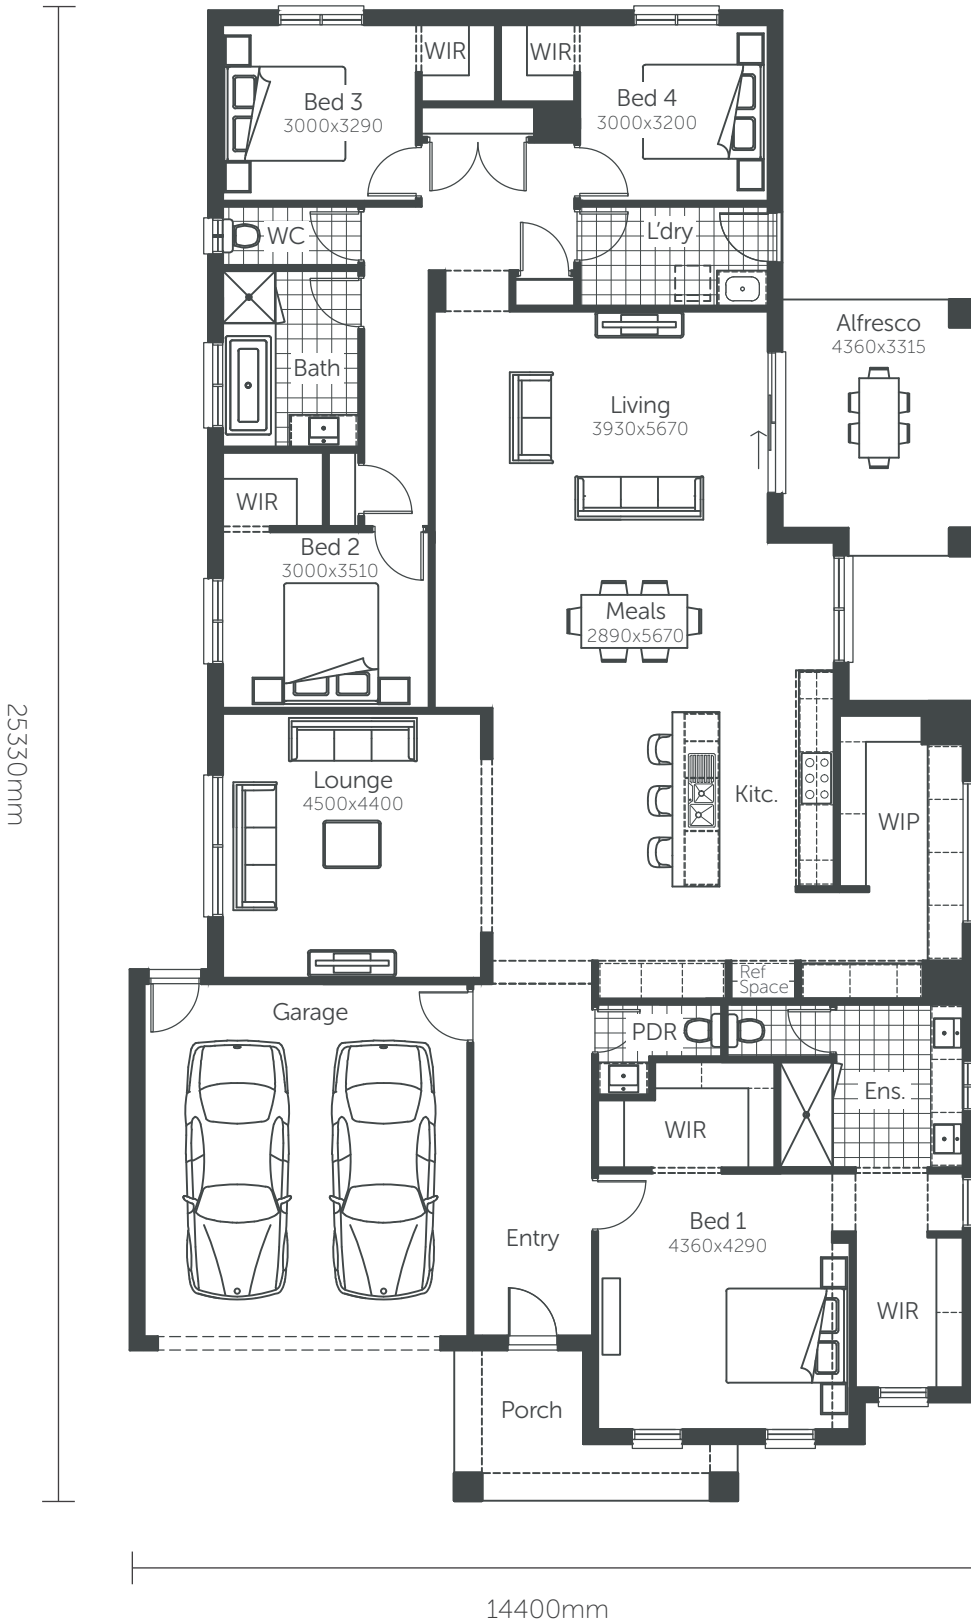

# Tourmaline 32

Min. Block Size 16 x 32m

### AREAS

House area	244.77m <sup>2</sup>
Garage	36.08m <sup>2</sup>
Porch	8.17m <sup>2</sup>
Alfresco	13.92m <sup>2</sup>

**TOTAL AREAS** 302.94m<sup>2</sup>

Classic facade shown

**POWDER ROOM OPTION**