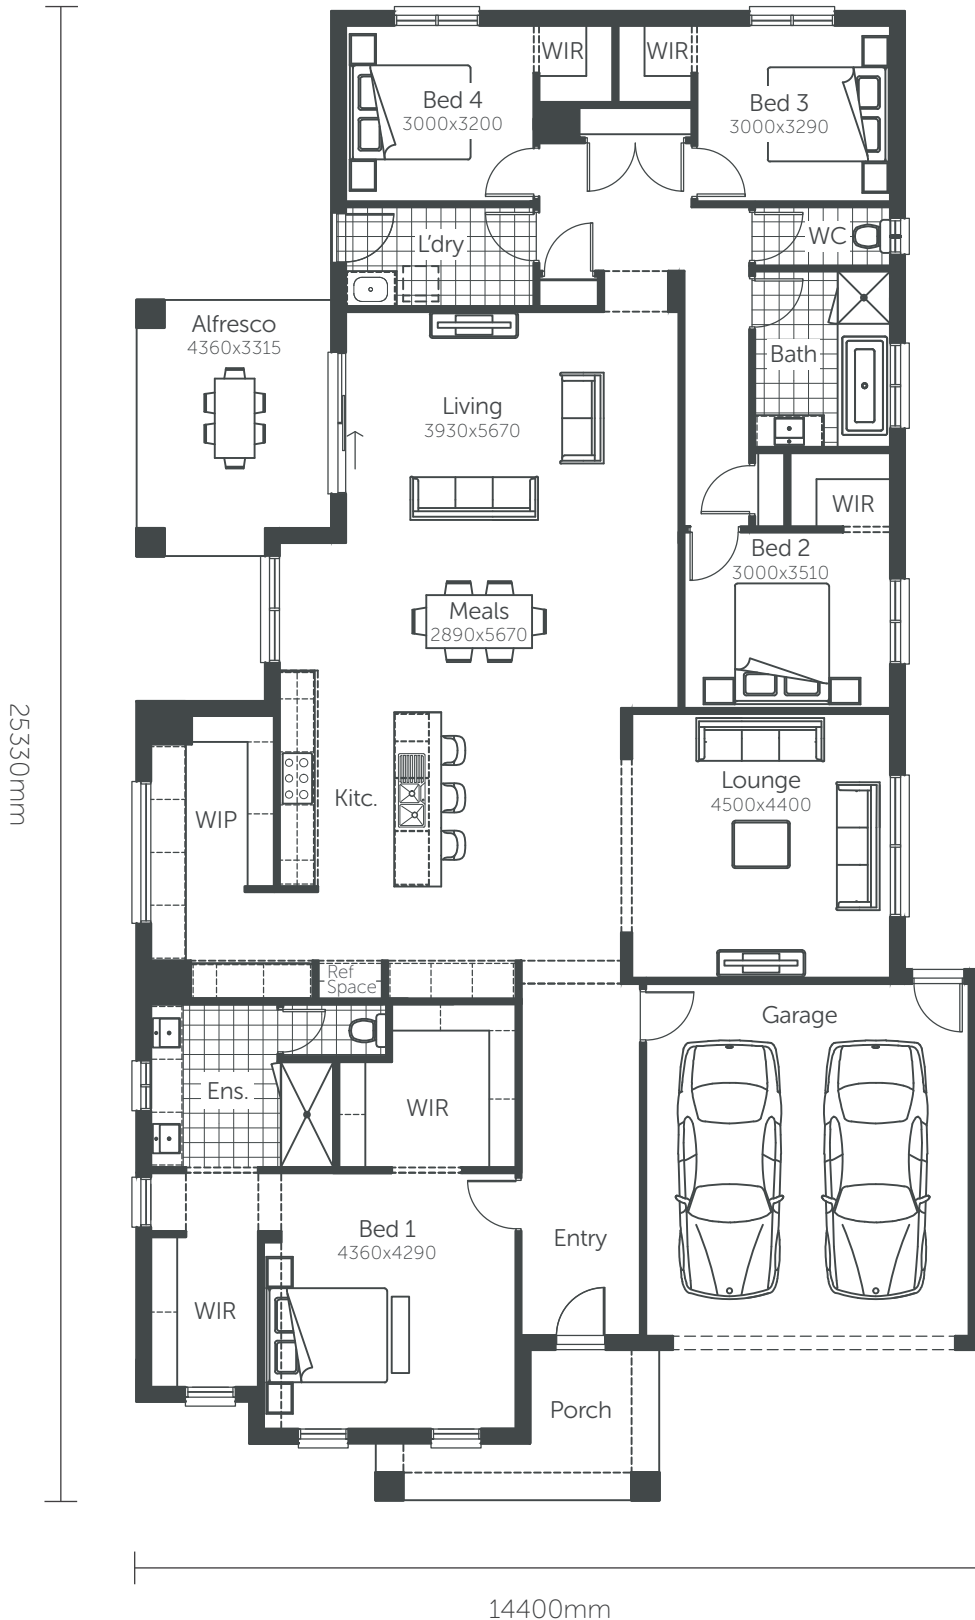

# Tourmaline 32

Min. Block Size 16 x 32m

## AREAS

House area	244.77m <sup>2</sup>
Garage	36.08m <sup>2</sup>
Porch	8.17m <sup>2</sup>
Alfresco	13.92m <sup>2</sup>
<b>TOTAL AREAS</b>	<b>302.94m<sup>2</sup></b>

Classic facade shown