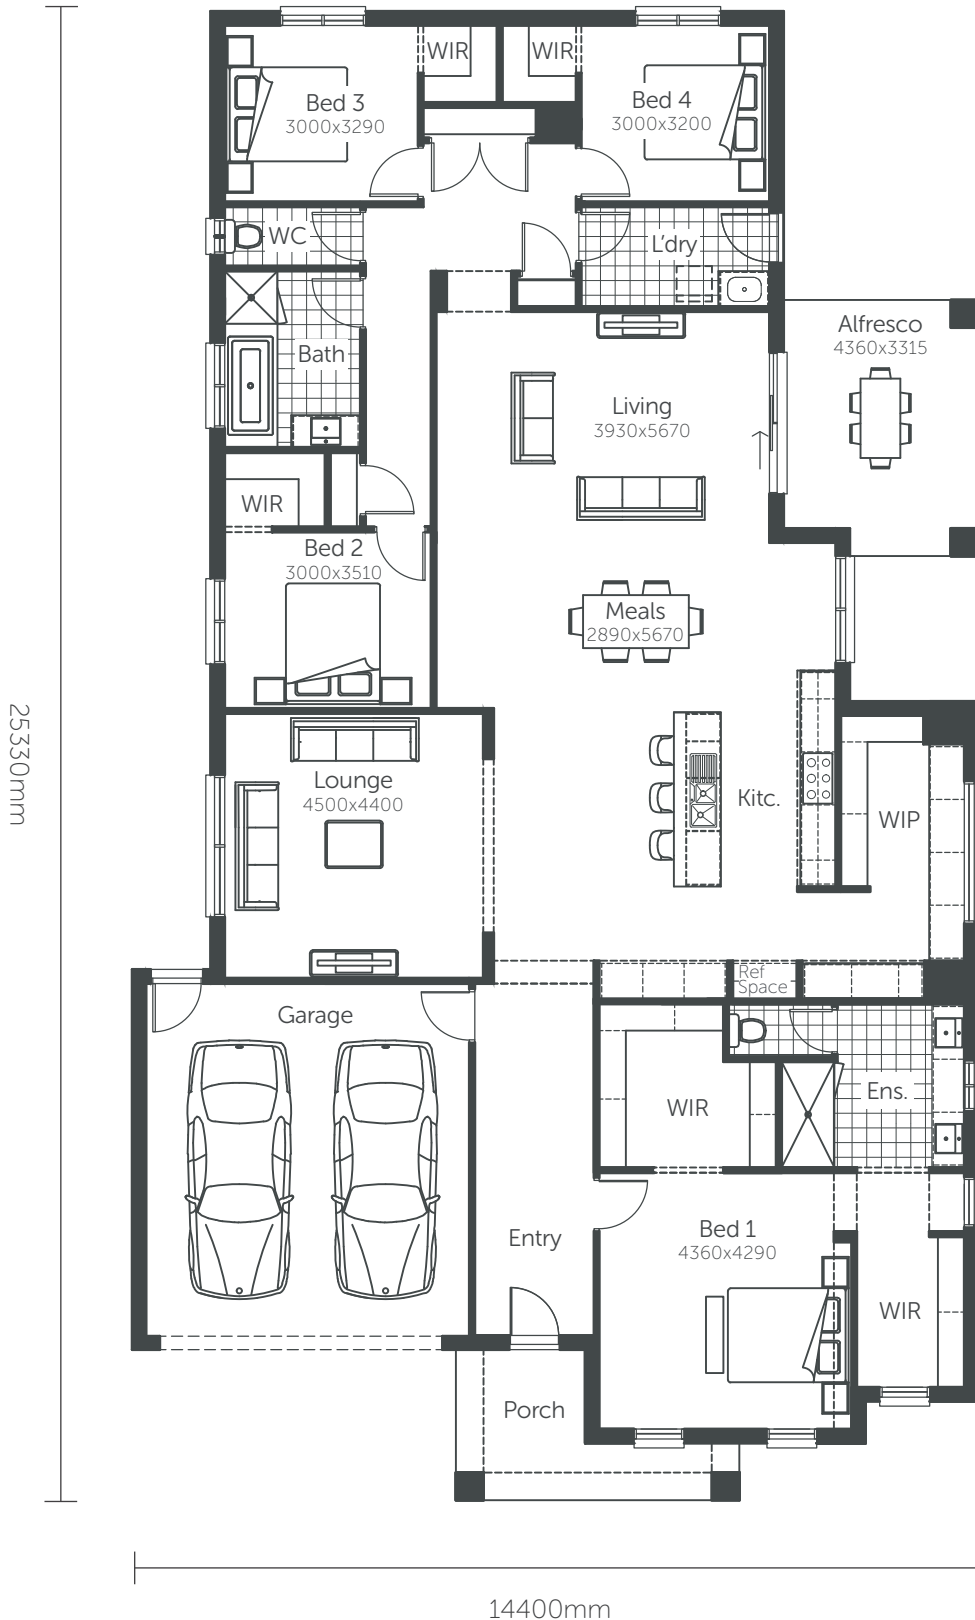

# Tourmaline 32

Min. Block Size 16 x 32m

## AREAS

House area	244.77m <sup>2</sup>
Garage	36.08m <sup>2</sup>
Porch	8.17m <sup>2</sup>
Alfresco	13.92m <sup>2</sup>
<b>TOTAL AREAS</b>	<b>302.94m<sup>2</sup></b>

Classic facade shown

# Tourmaline 32

Min. Block Size 16 x 32m

AREAS	
House area	244.77m <sup>2</sup>
Garage	36.08m <sup>2</sup>
Porch	8.17m <sup>2</sup>
Alfresco	13.92m <sup>2</sup>
<b>TOTAL AREAS</b>	<b>302.94m<sup>2</sup></b>