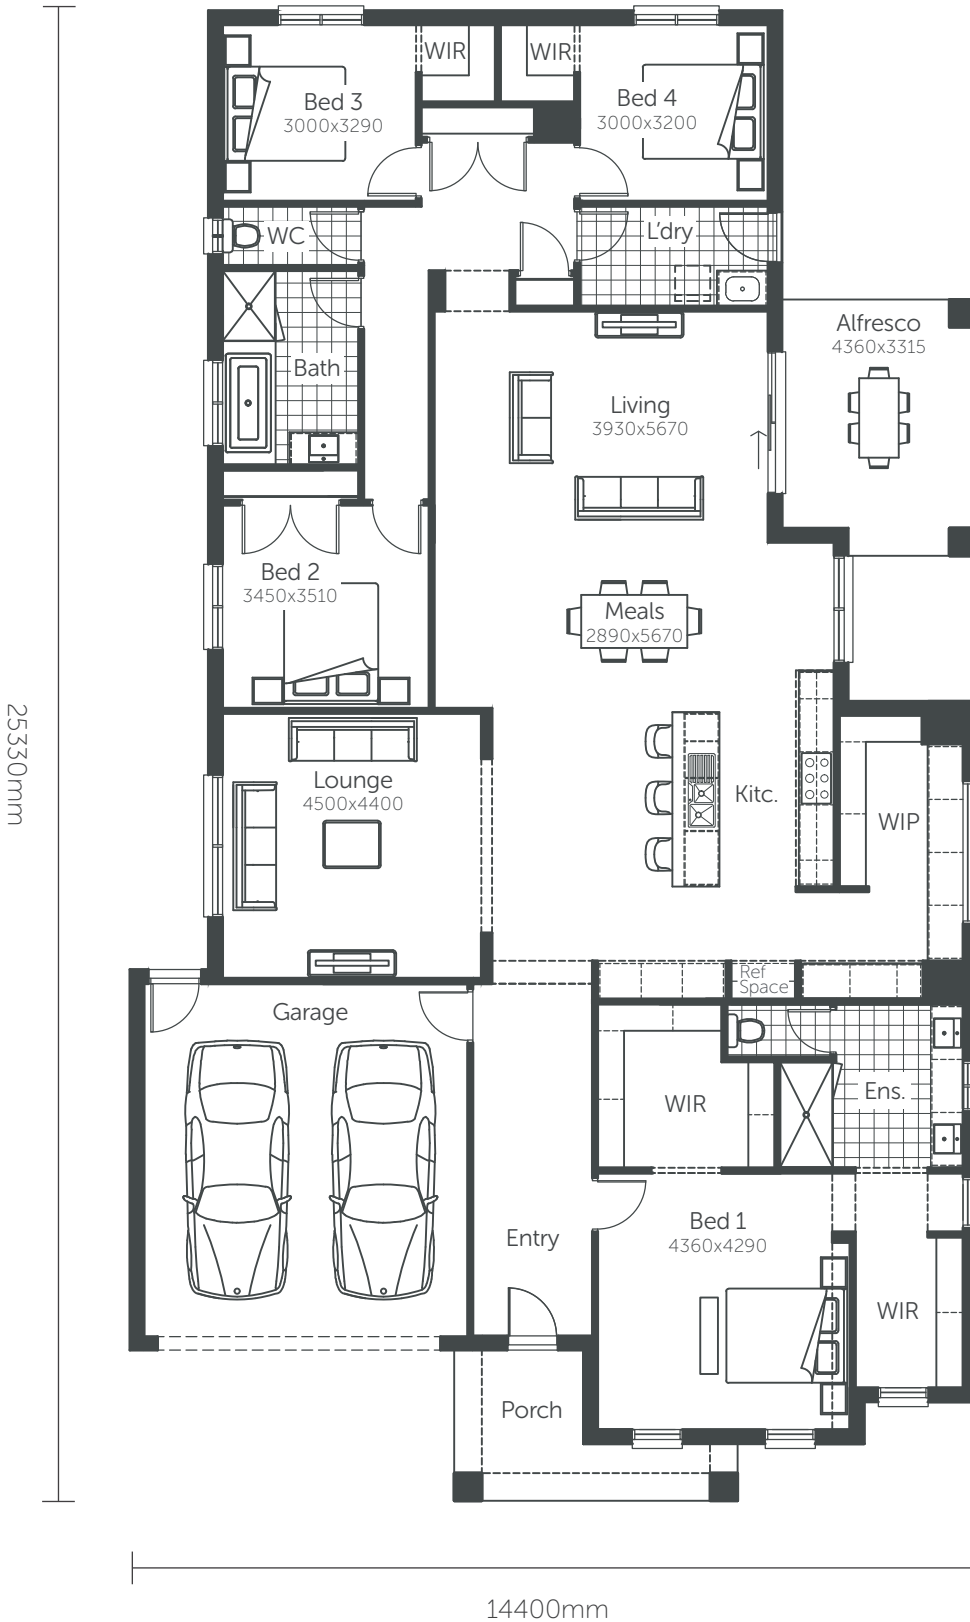

Premium Series

Tourmaline 32

Min. Block Size 16 x 32m

AREAS	
House area	244.88m²
Garage	36.08m²
Porch	8.17m²
Alfresco	13.92m²
TOTAL AREAS	303.05m²

Classic facade shown

BATHROOM OPTION