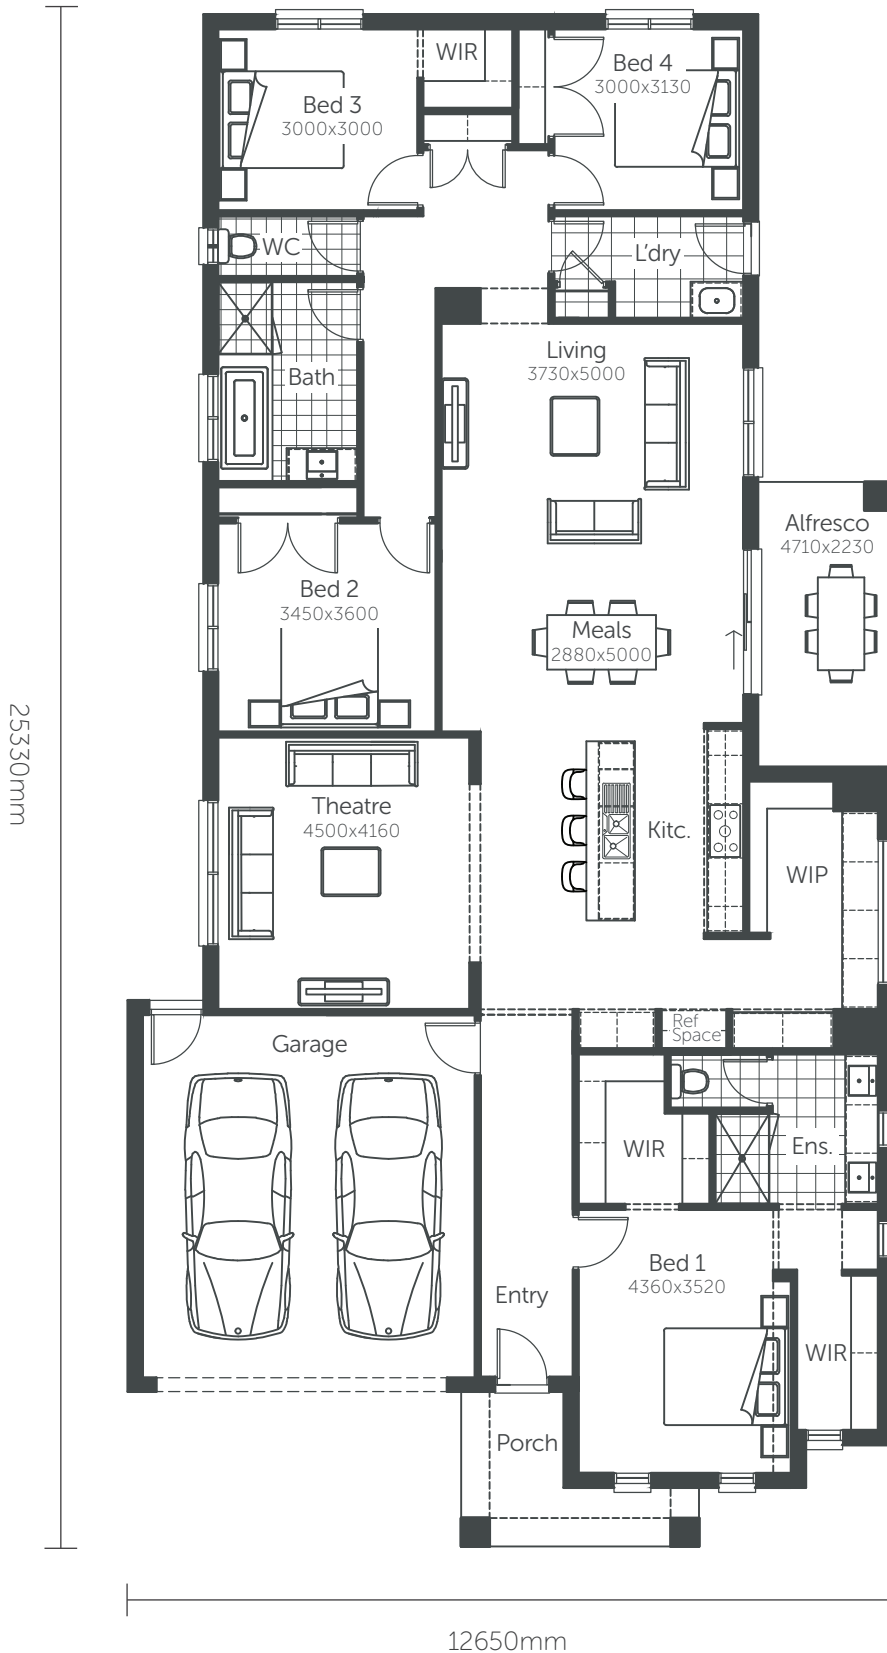

Premium Series

Tourmaline 28

Min. Block Size 14 x 32m

AREAS	
House area	211.49m²
Garage	36.08m²
Porch	6.51m²
Alfresco	10.50m²
TOTAL AREAS	264.58m²

Classic facade shown

BATHROOM OPTION