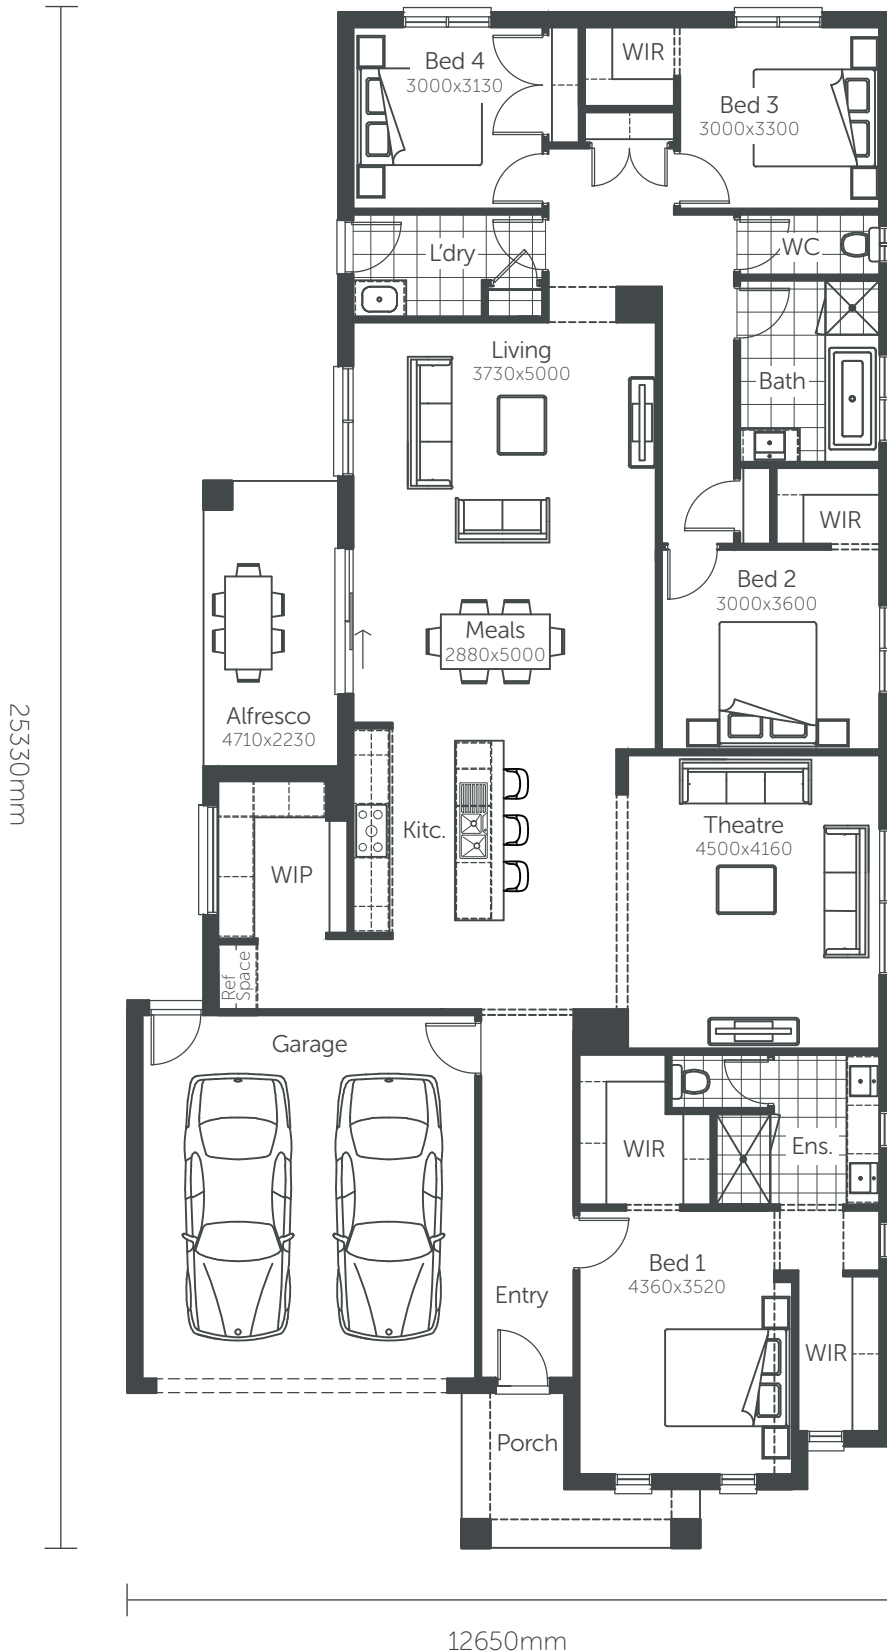

Premium Series

Tourmaline 28

Min. Block Size 14 x 32m

AREAS	
House area	211.49m²
Garage	36.08m²
Porch	6.51m²
Alfresco	10.50m²
TOTAL AREAS	264.58m²

Classic facade shown
REAR FLIP OPTION