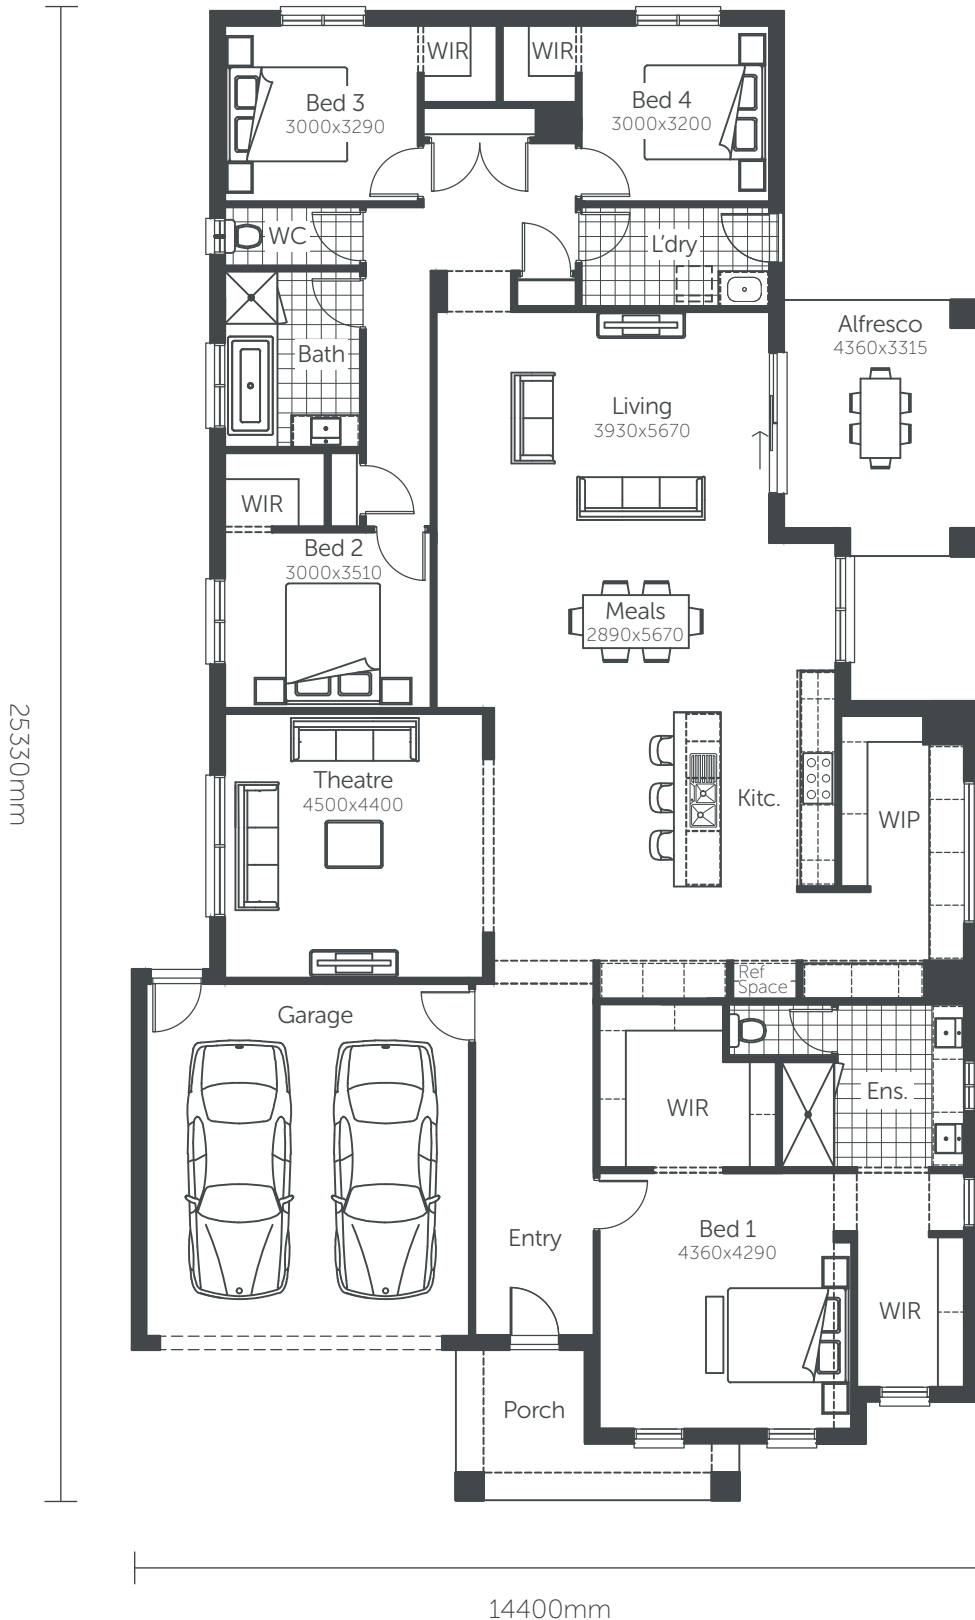

Premium Series

Tourmaline 32

Min. Block Size 16 x 32m

AREAS	
House area	244.77m²
Garage	36.08m²
Porch	8.17m²
Alfresco	13.92m²
TOTAL AREAS	302.94m²

Classic facade shown