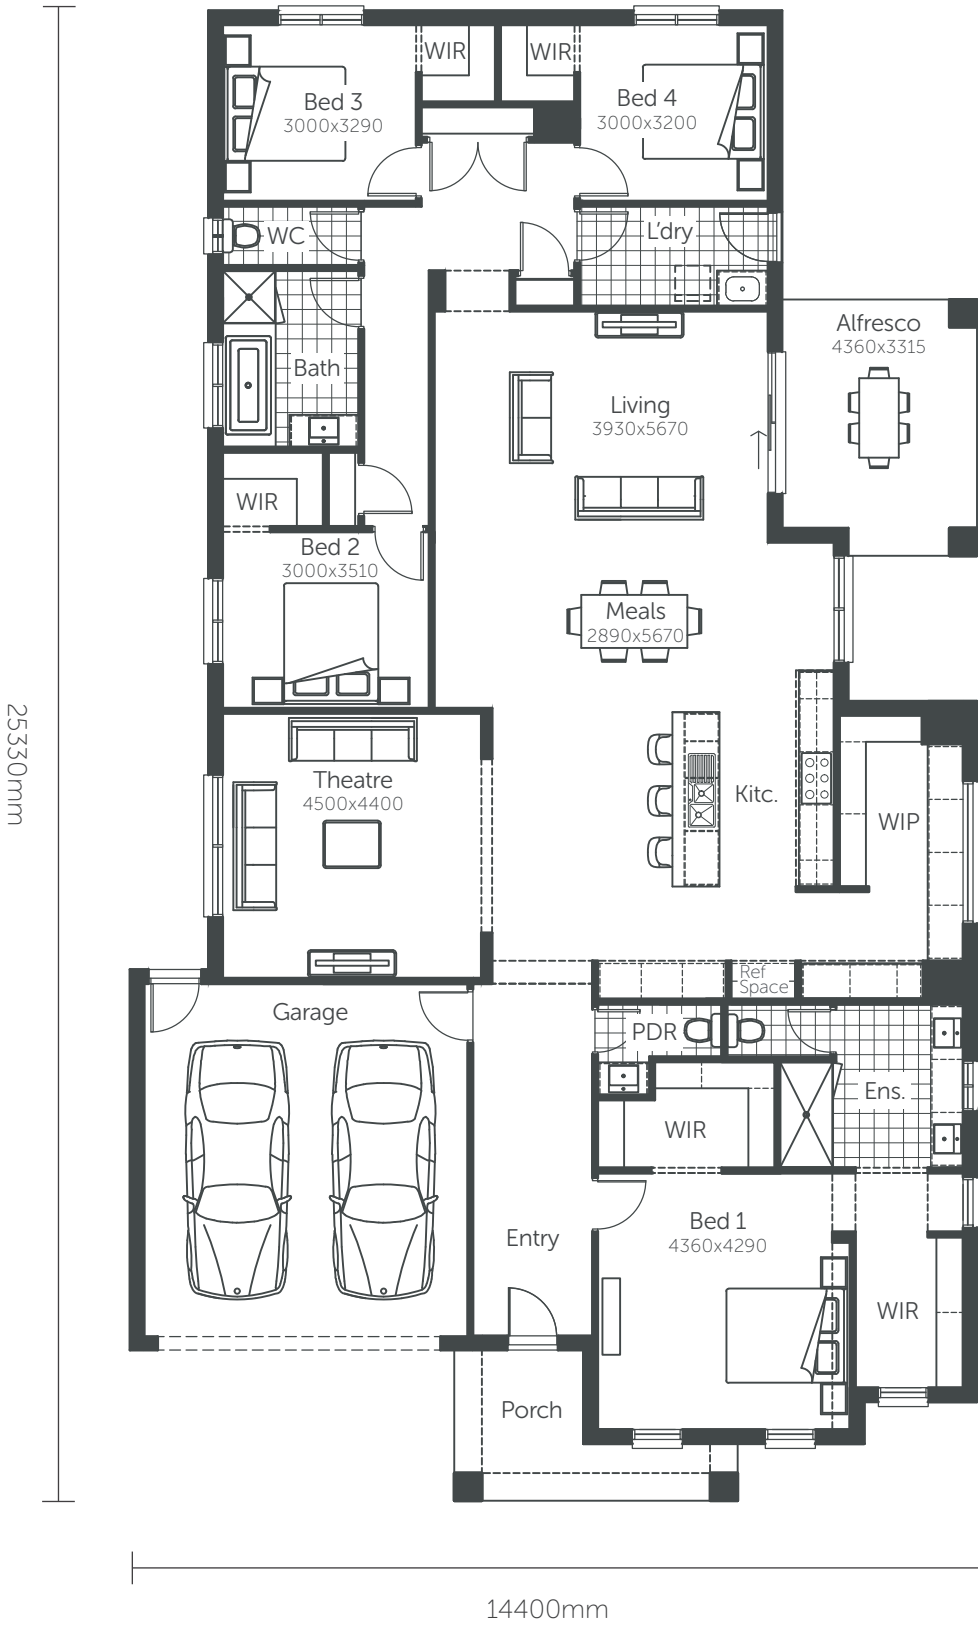

Premium Series

Tourmaline 32

Min. Block Size 16 x 32m

AREAS

House area	244.77m²
Garage	36.08m²
Porch	8.17m²
Alfresco	13.92m²

TOTAL AREAS 302.94m²

Classic facade shown

POWDER ROOM OPTION