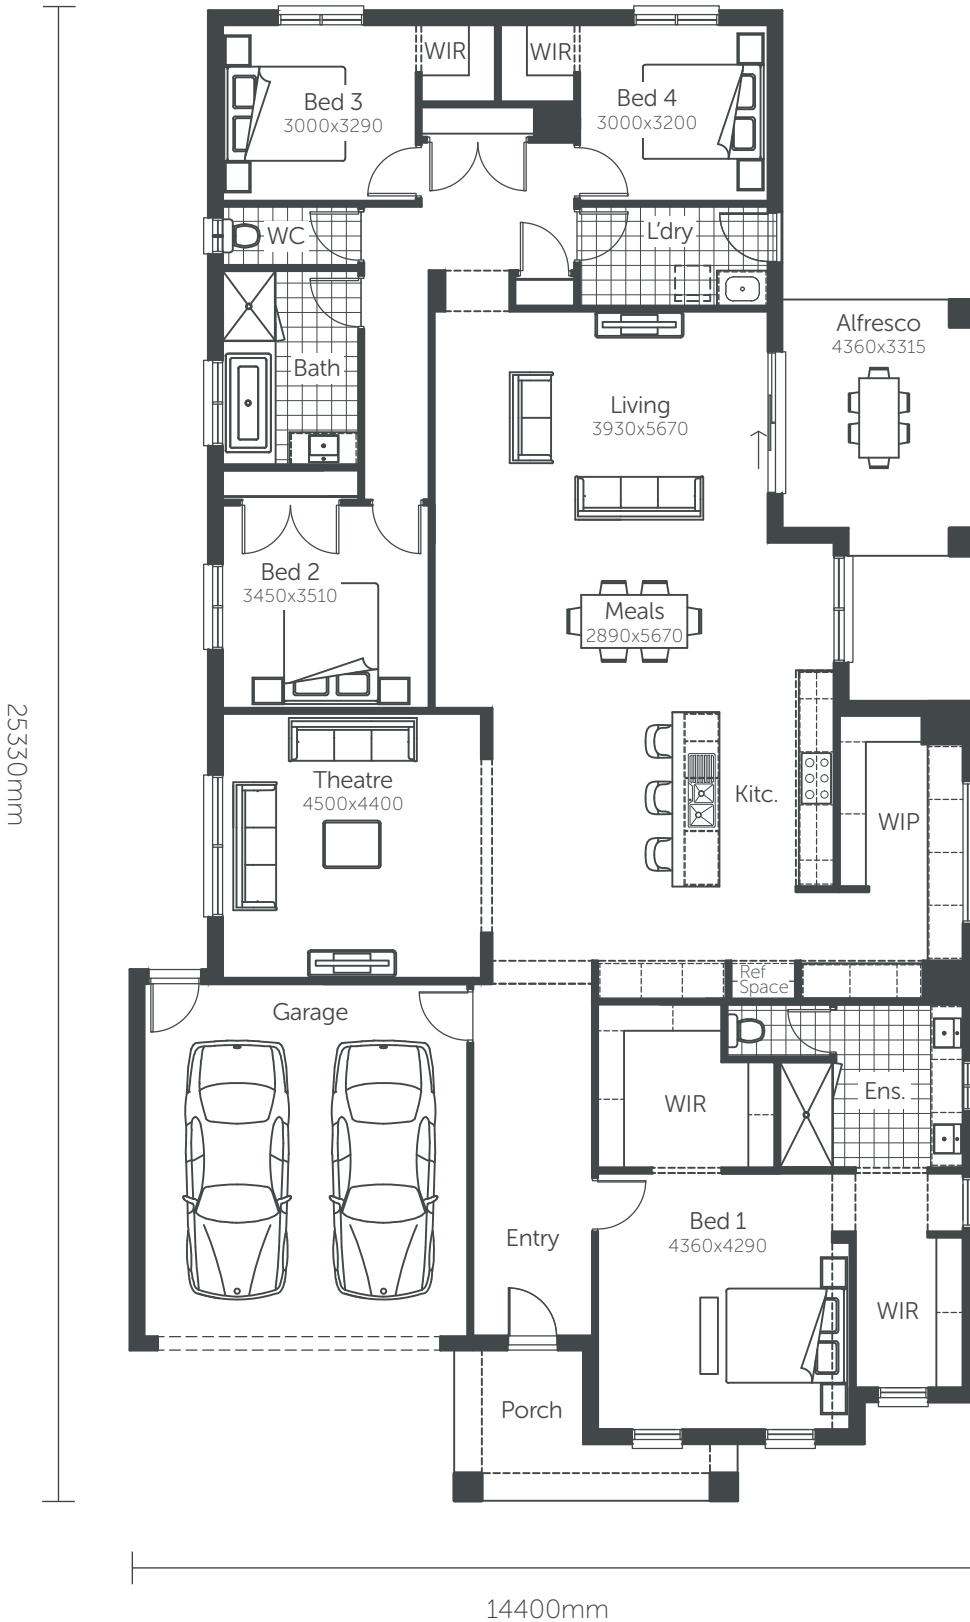

Premium Series

Tourmaline 32

Min. Block Size 16 x 32m

AREAS	
House area	244.88m²
Garage	36.08m²
Porch	8.17m²
Alfresco	13.92m²
TOTAL AREAS	303.05m²

Classic facade shown

BATHROOM OPTION