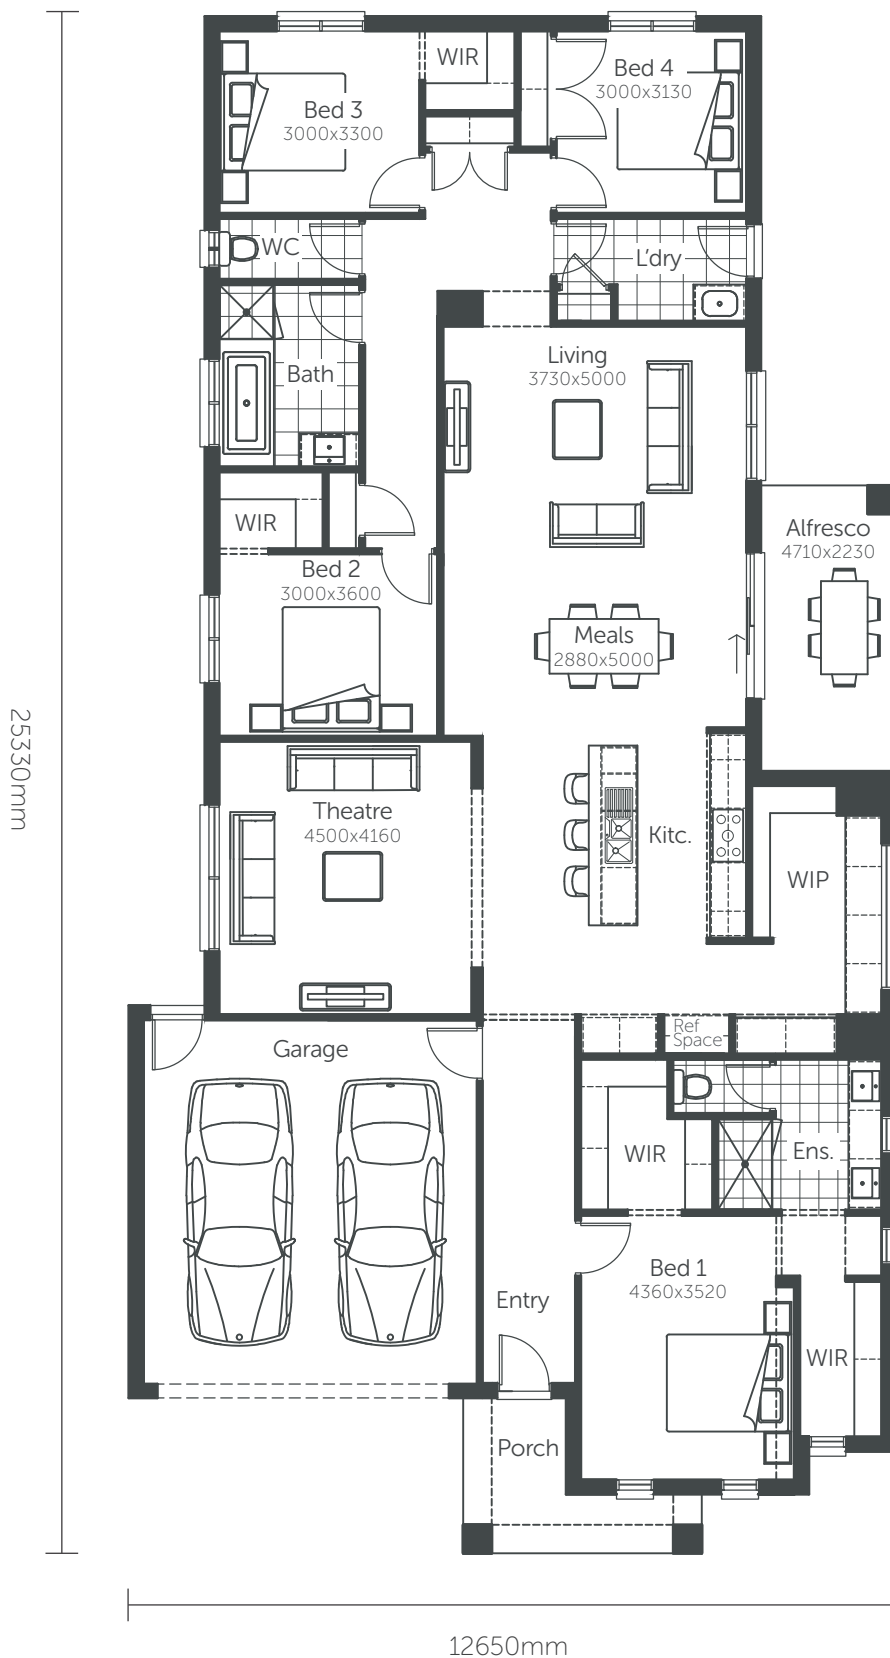

Premium Series

Tourmaline 28

Min. Block Size 14 x 32m

AREAS	
House area	211.49m²
Garage	36.08m²
Porch	6.51m²
Alfresco	10.50m²
TOTAL AREAS	264.58m²

Classic facade shown