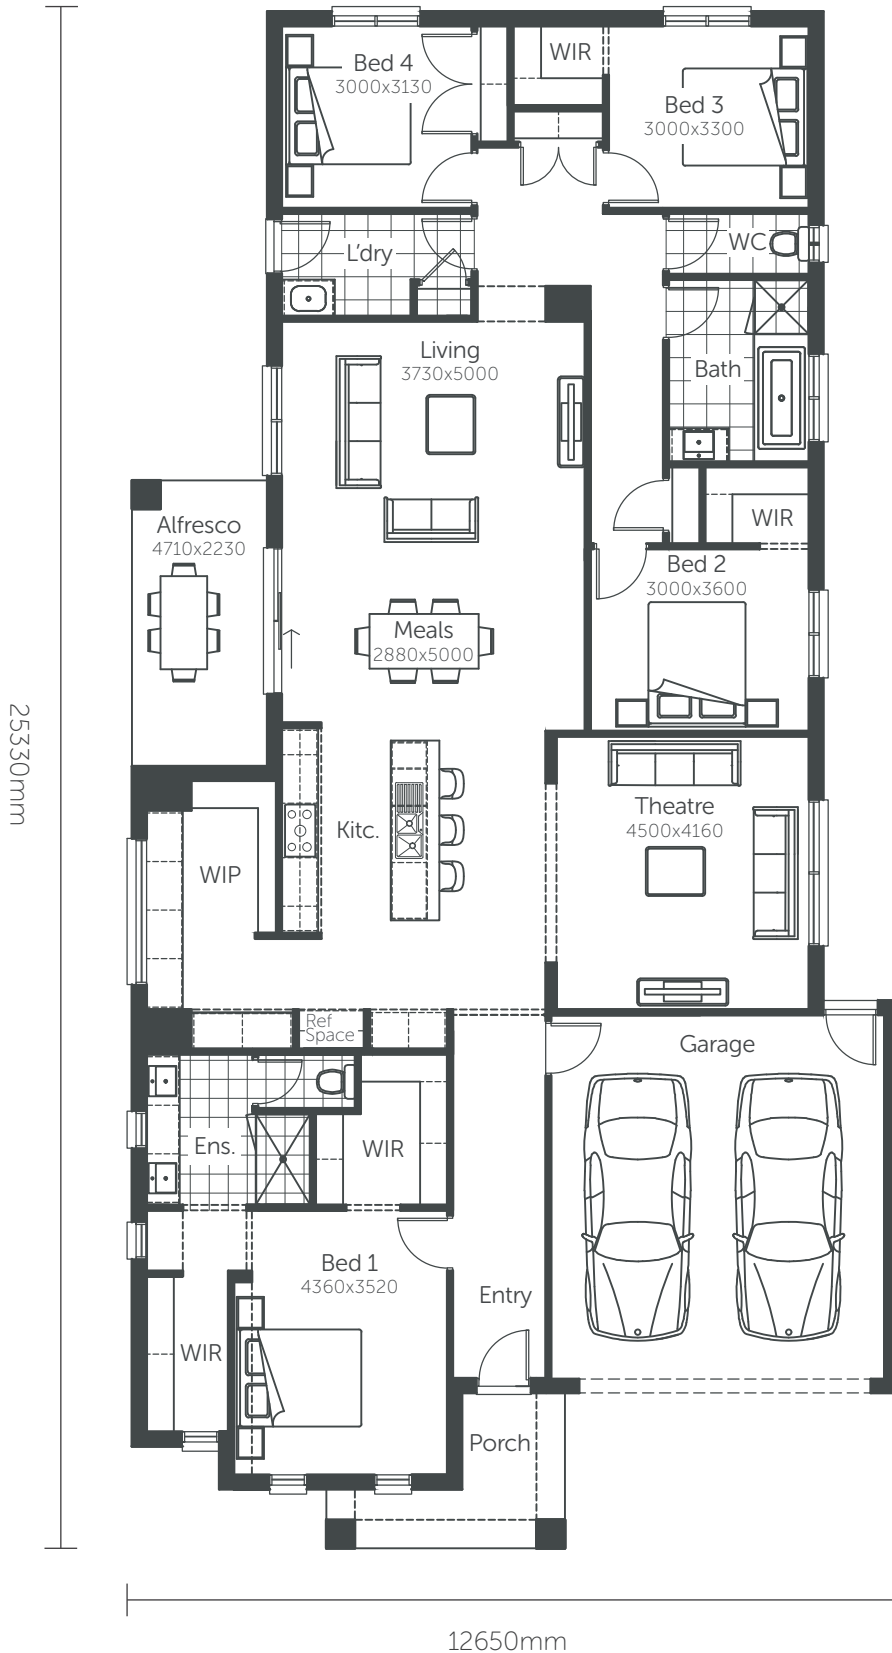

Premium Series

Tourmaline 28

Min. Block Size 14 x 32m

AREAS	
House area	211.49m²
Garage	36.08m²
Porch	6.51m²
Alfresco	10.50m²
TOTAL AREAS	264.58m²

Classic facade shown