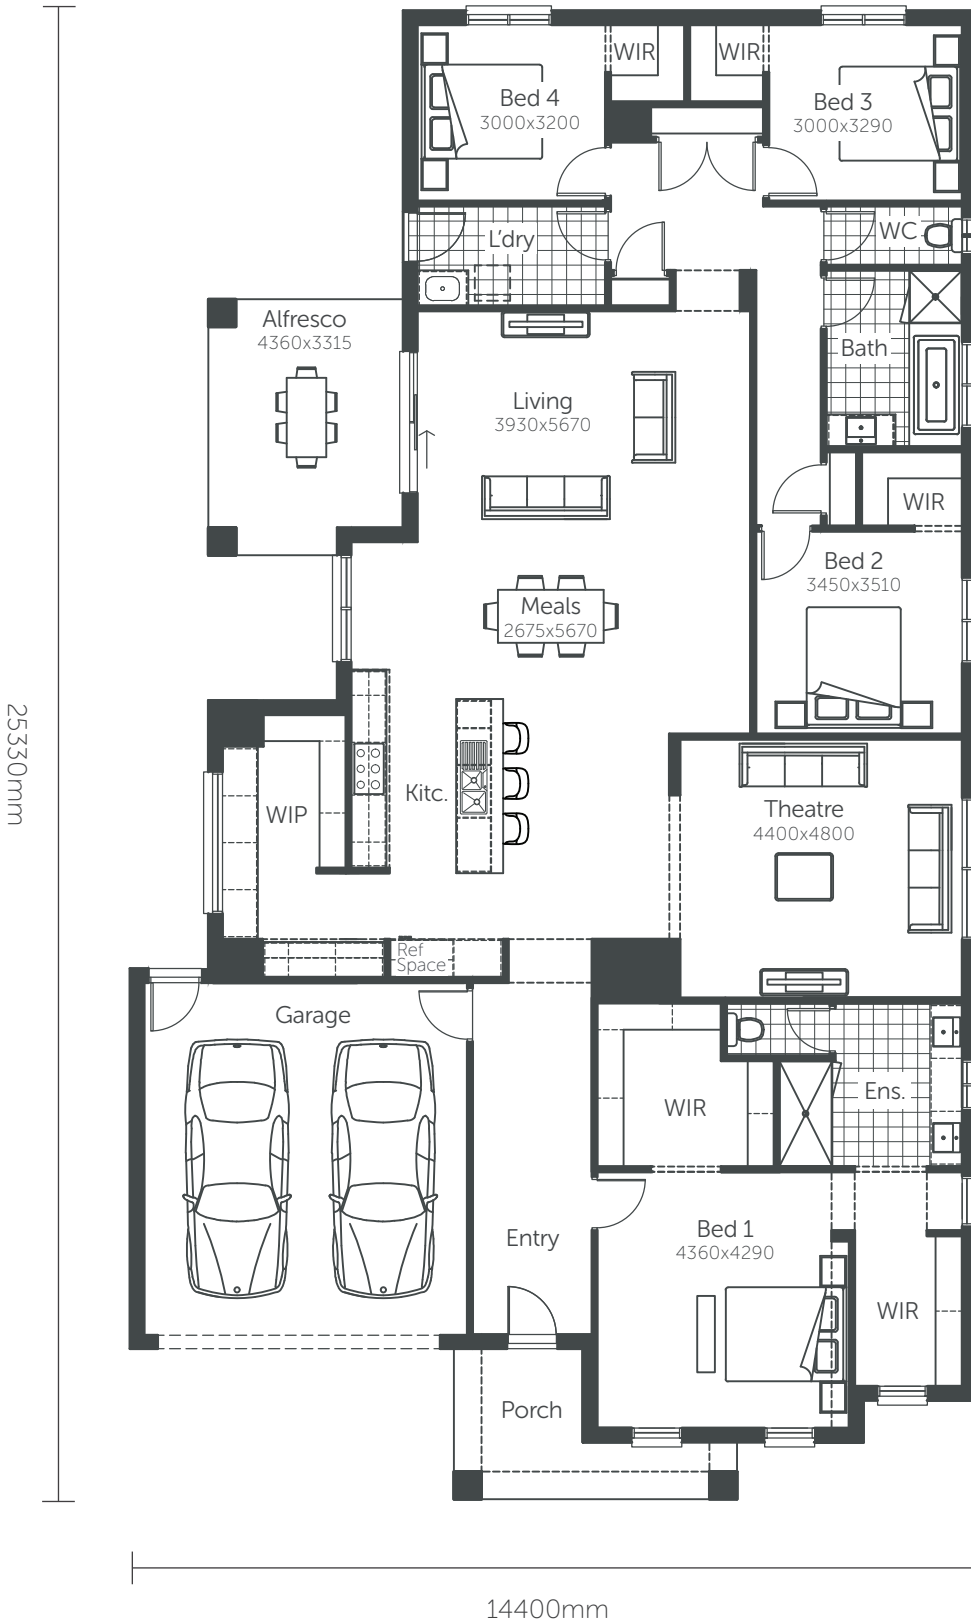

Premium Series

Tourmaline 32

Min. Block Size 16 x 32m

AREAS	
House area	244.88m²
Garage	36.08m²
Porch	8.17m²
Alfresco	13.92m²
TOTAL AREAS	303.05m²

Classic facade shown

REAR FLIP OPTION