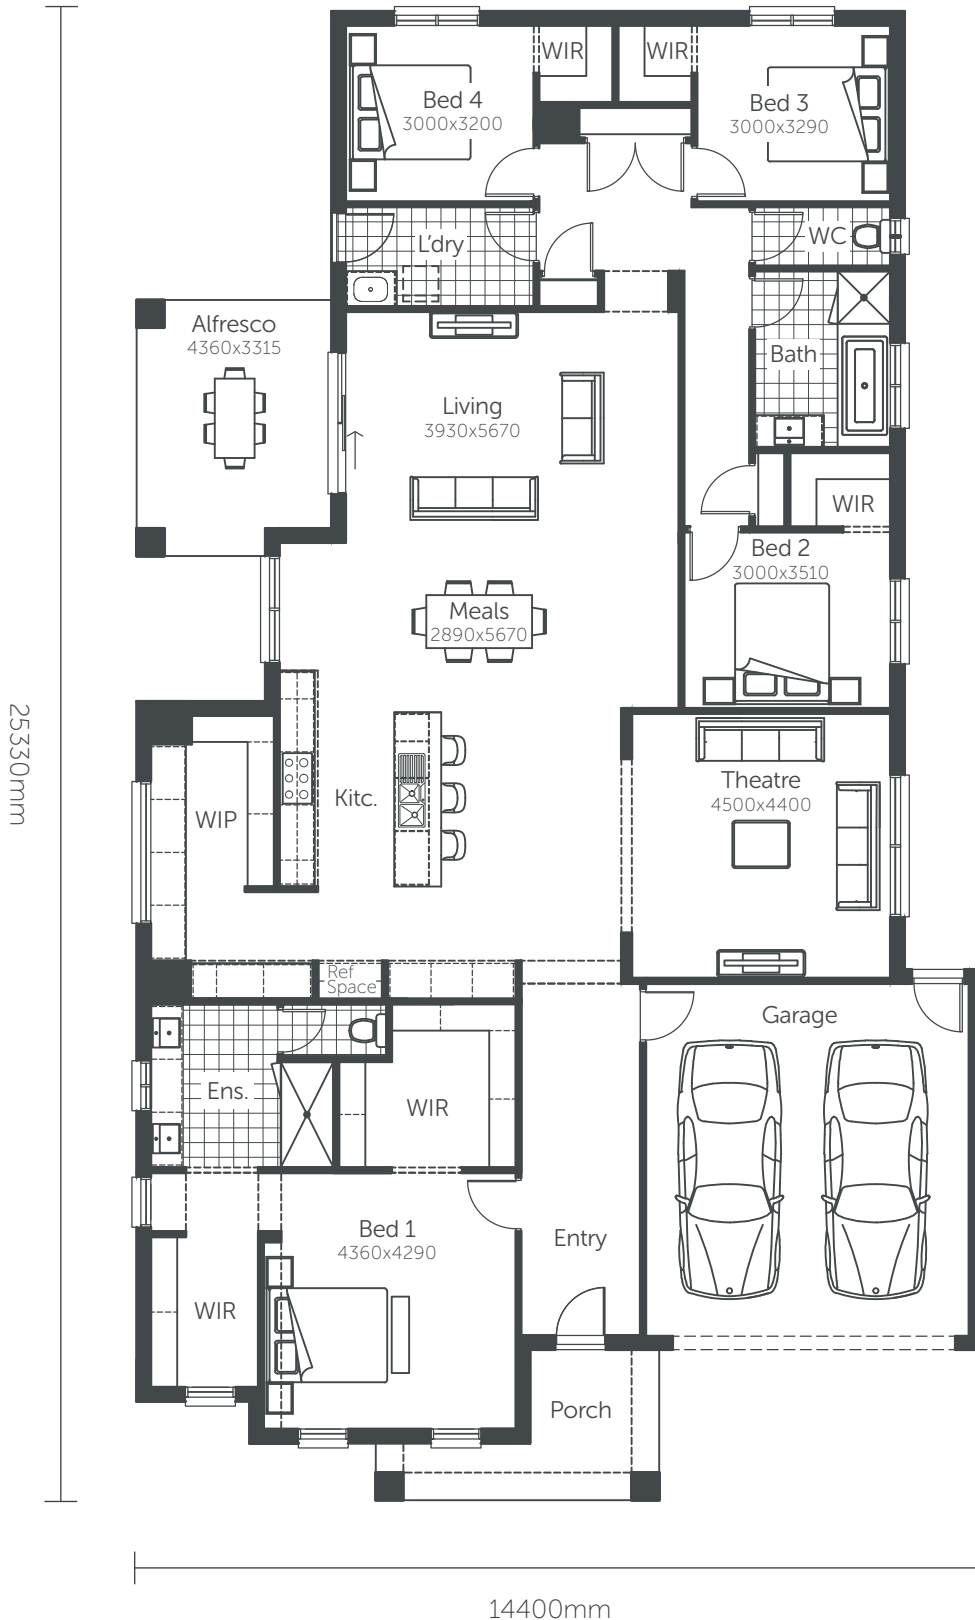

Premium Series

Tourmaline 32

Min. Block Size 16 x 32m

AREAS

House area	244.77m²
Garage	36.08m²
Porch	8.17m²
Alfresco	13.92m²
TOTAL AREAS	302.94m²

Classic facade shown