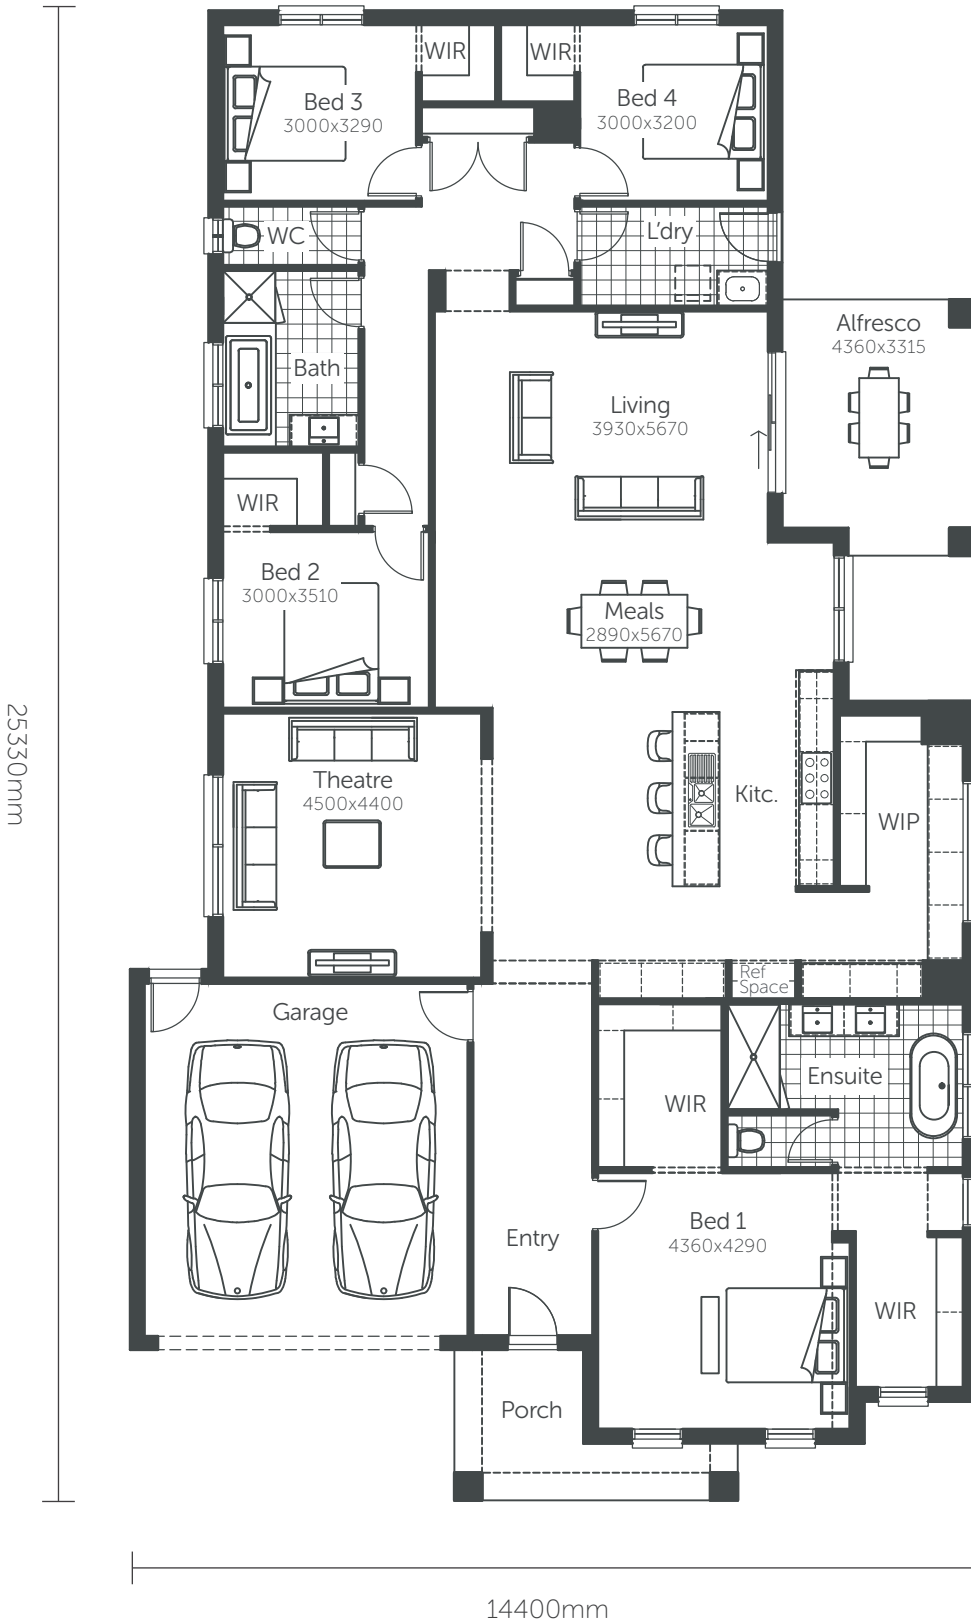

Premium Series

Tourmaline 32

Min. Block Size 16 x 32m

AREAS	
House area	244.77m²
Garage	36.08m²
Porch	8.17m²
Alfresco	13.92m²
TOTAL AREAS	302.94m²

Classic facade shown

ENSUITE BATH OPTION