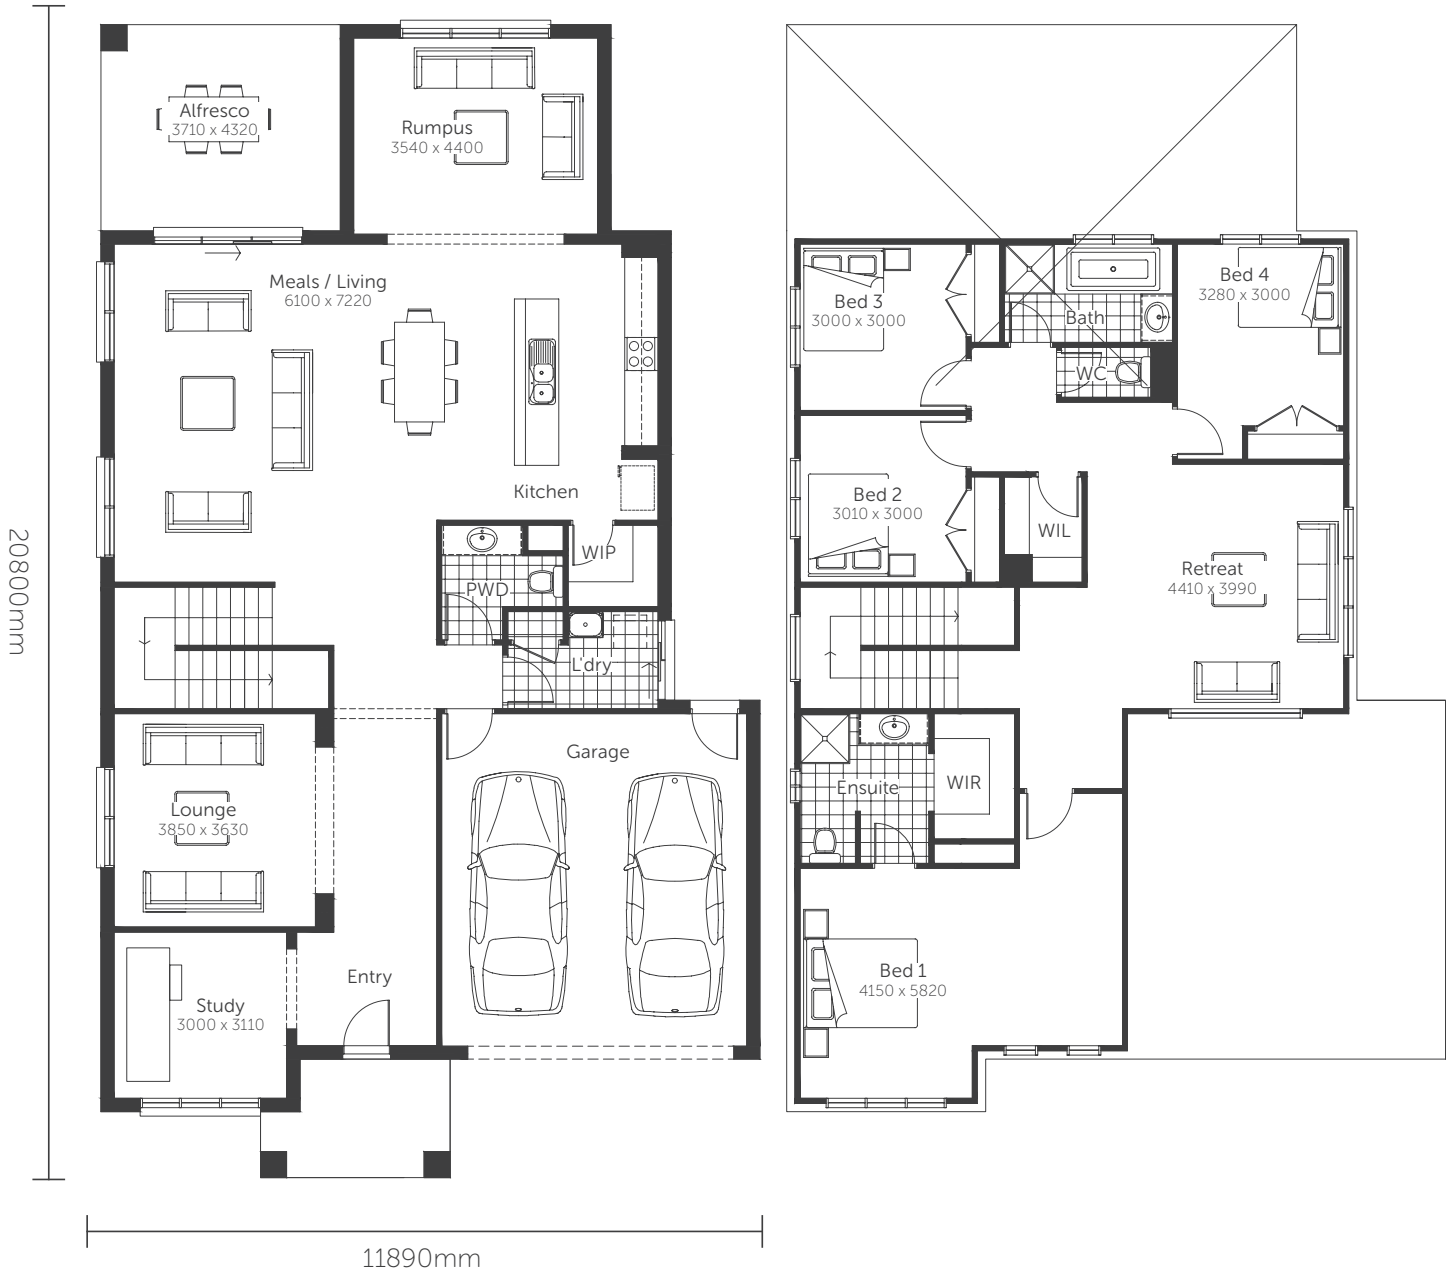

Essence Series

Titanium

Lot Width 12.5+ | Squares 35

AREAS

| | | | |
|------------|----------------------|--------------------|----------------------------|
| House area | 276.19m ² | Alfresco | 12.39m ² |
| Garage | 36.14m ² | TOTAL AREAS | 328.74m² |
| Porch | 4.02m ² | | |

Classic facade shown

Essence Series

Titanium

Lot Width 14.0+ | Squares 36

AREAS

| | | | |
|------------|----------------------|--------------------|----------------------------|
| House area | 274.63m ² | Alfresco | 16.06m ² |
| Garage | 36.14m ² | TOTAL AREAS | 333.47m² |
| Porch | 6.64m ² | | |

Classic facade shown