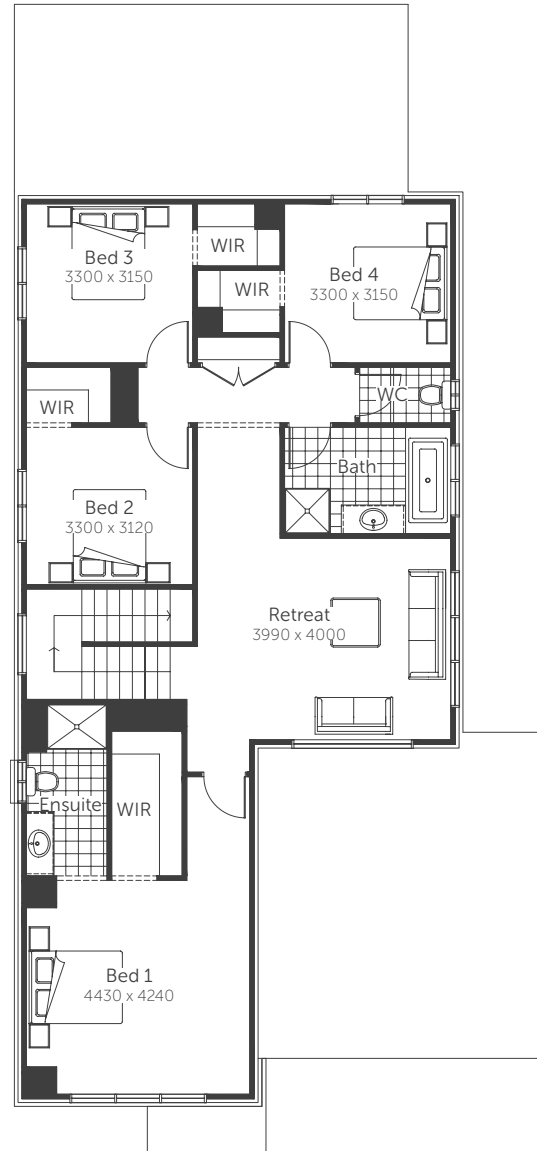

Essence Series

Titanium

Lot Width 12.5+ | Squares 35

AREAS

| | | | |
|------------|----------------------|--------------------|----------------------------|
| House area | 276.19m ² | Alfresco | 12.39m ² |
| Garage | 36.14m ² | TOTAL AREAS | 328.74m² |
| Porch | 4.02m ² | | |

Classic facade shown

Essence Series

Titanium

Lot Width 14.0+ | Squares 36

AREAS

| | | | |
|------------|----------------------|--------------------|----------------------------|
| House area | 274.63m ² | Alfresco | 16.06m ² |
| Garage | 36.14m ² | TOTAL AREAS | 333.47m² |
| Porch | 6.64m ² | | |

Classic facade shown