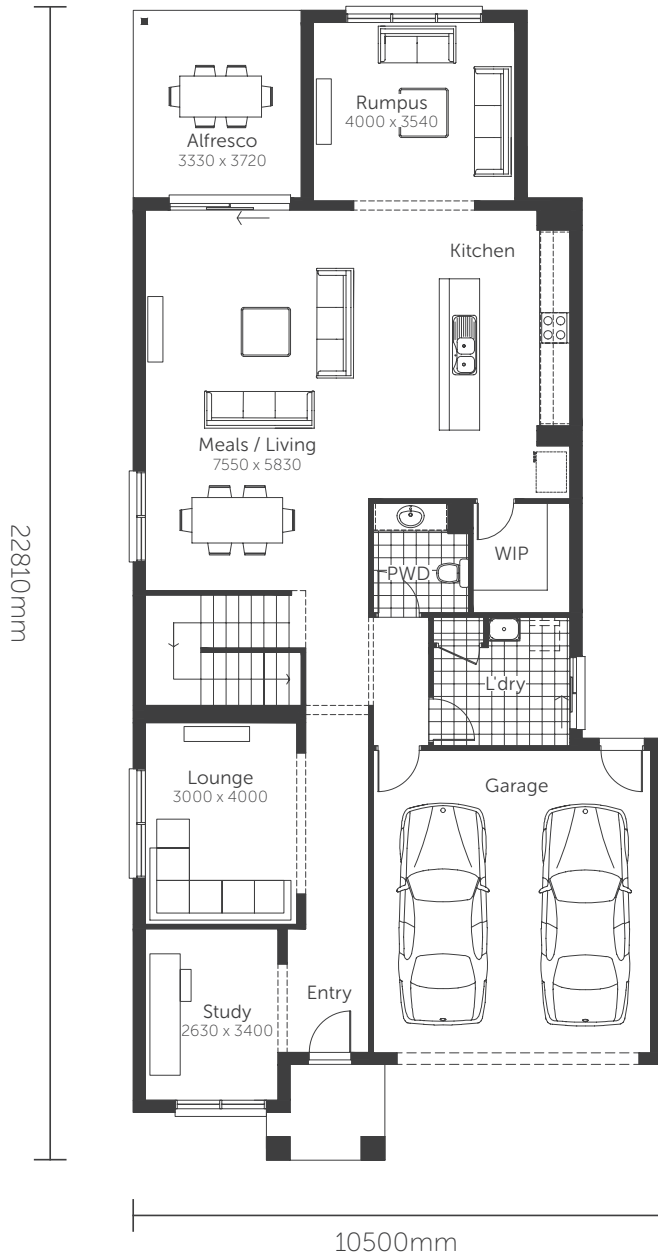

Essence Series

Titanium

Lot Width 12.5+ | Squares 35

AREAS

| | | | |
|------------|----------------------|--------------------|----------------------------|
| House area | 276.19m ² | Alfresco | 12.39m ² |
| Garage | 36.14m ² | TOTAL AREAS | 328.74m² |
| Porch | 4.02m ² | | |

Classic facade shown

Essence Series

Titanium

Lot Width 14.0+ | Squares 36

AREAS

| | | | |
|------------|----------------------|--------------------|----------------------------|
| House area | 274.63m ² | Alfresco | 16.06m ² |
| Garage | 36.14m ² | TOTAL AREAS | 333.47m² |
| Porch | 6.64m ² | | |

Classic facade shown