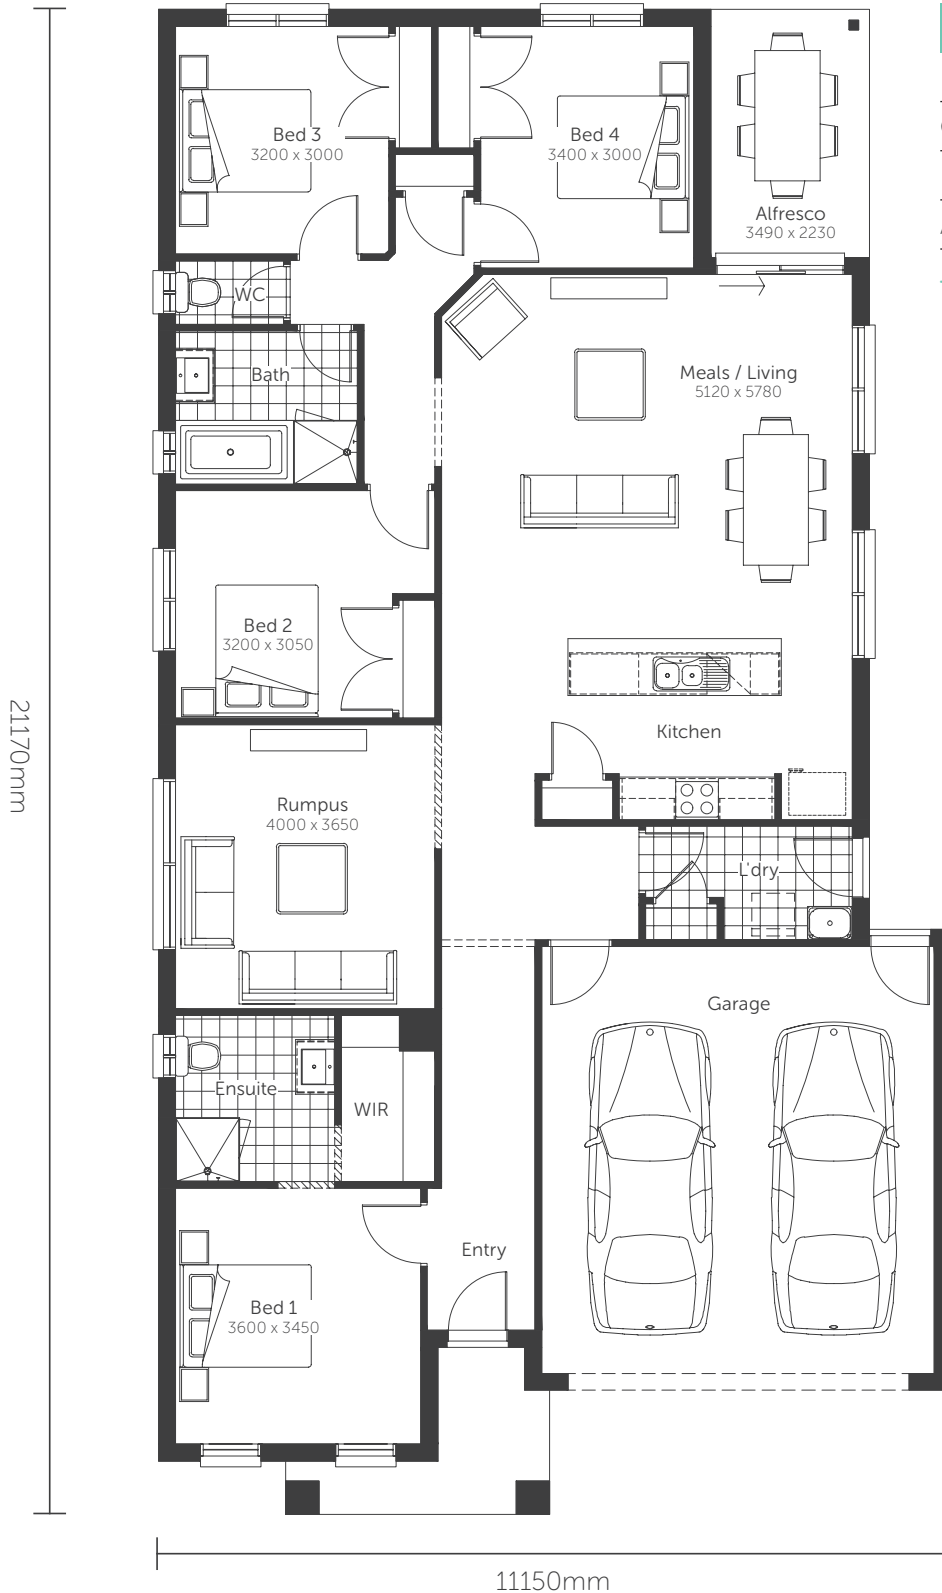

Essence Series

Carnelian

Lot Width 12.5+ | Squares 23

AREAS	
House area	160.70m ²
Garage	36.36m ²
Porch	5.08m ²
Alfresco	7.78m ²
TOTAL AREAS	209.92m²

Classic facade shown