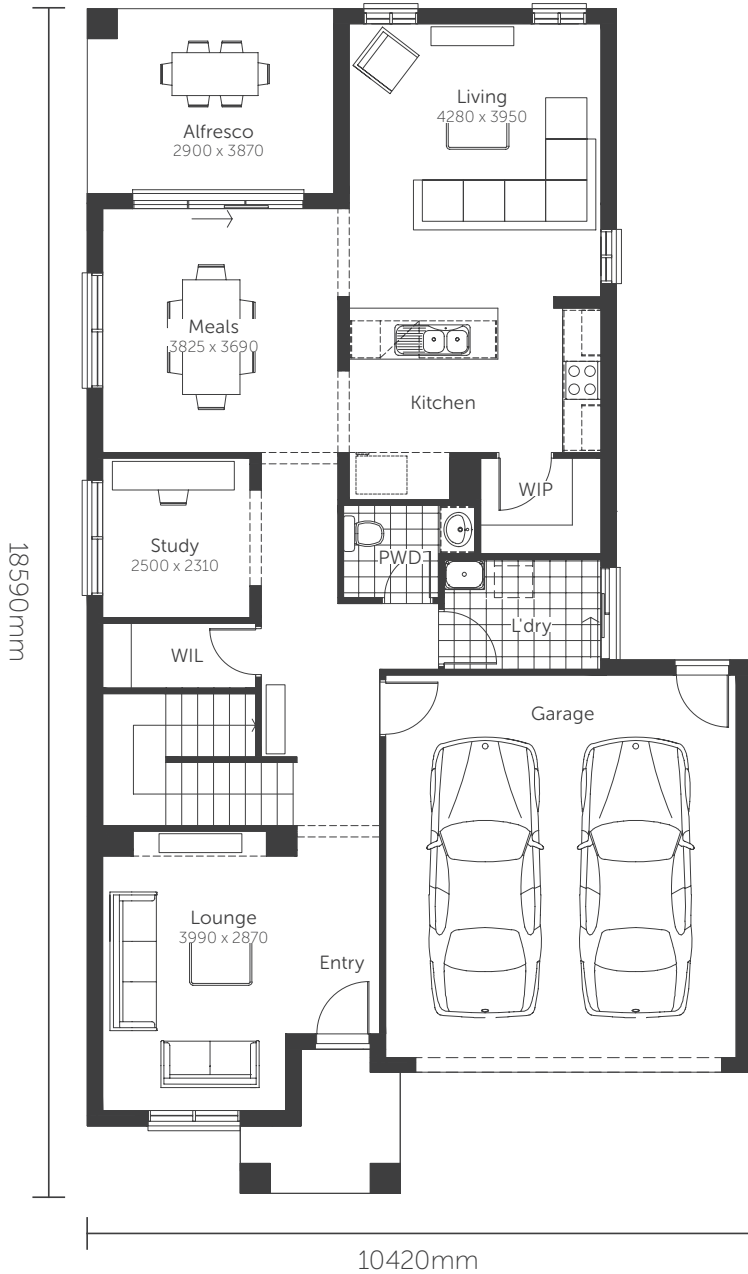

Essence Series

Citrine

Lot Width 12.5+ | Squares 29

AREAS

House area	217.93m ²	Alfresco	11.22m ²
Garage	37.20m ²	TOTAL AREAS	270.71m²
Porch	4.36m ²		

Classic facade shown