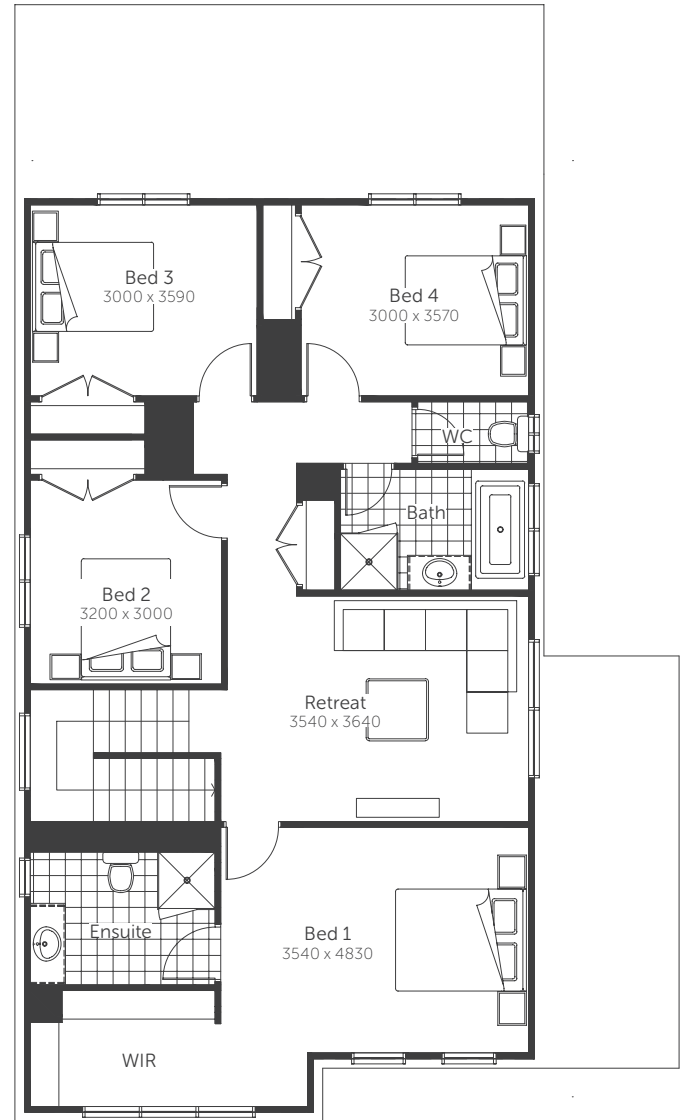

Essence Series

Citrine

Lot Width 12.5+ | Squares 29

AREAS

House area	217.93m ²	Alfresco	11.22m ²
Garage	37.20m ²	TOTAL AREAS	270.71m²
Porch	4.36m ²		

Classic facade shown