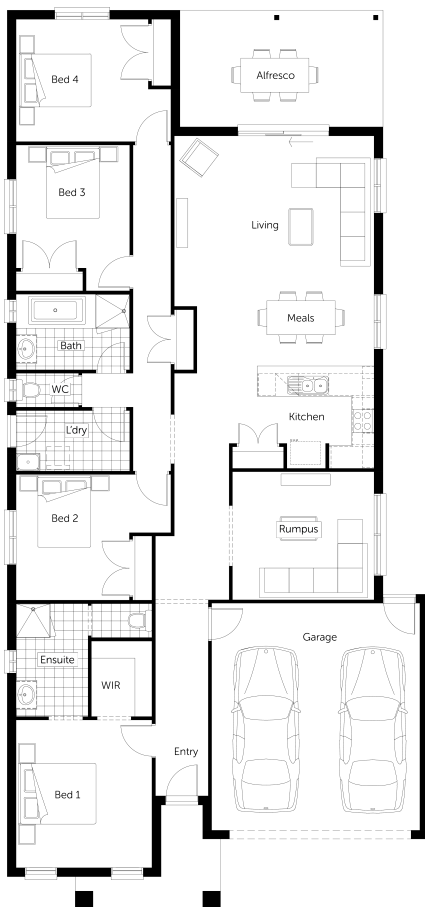

Paragon

Address
 Lot 164 Natura Circuit, Deanside

Lot
 12.5m

House size
 25sq

Land size
 350m²

AREAS

House area	175.19m ²
Garage	37.22m ²
Porch	5.23m ²
TOTAL AREAS	234.23m²

Your Inclusions:

- Choose up to \$30K worth of BONUS EXTRAS such as
- Higher ceilings
- 900mm stainless appliances
- Stone benches
- LED Downlights
- Driveway
- Cooling
- Floor coverings
- Blinds
- Refer to our website for full details